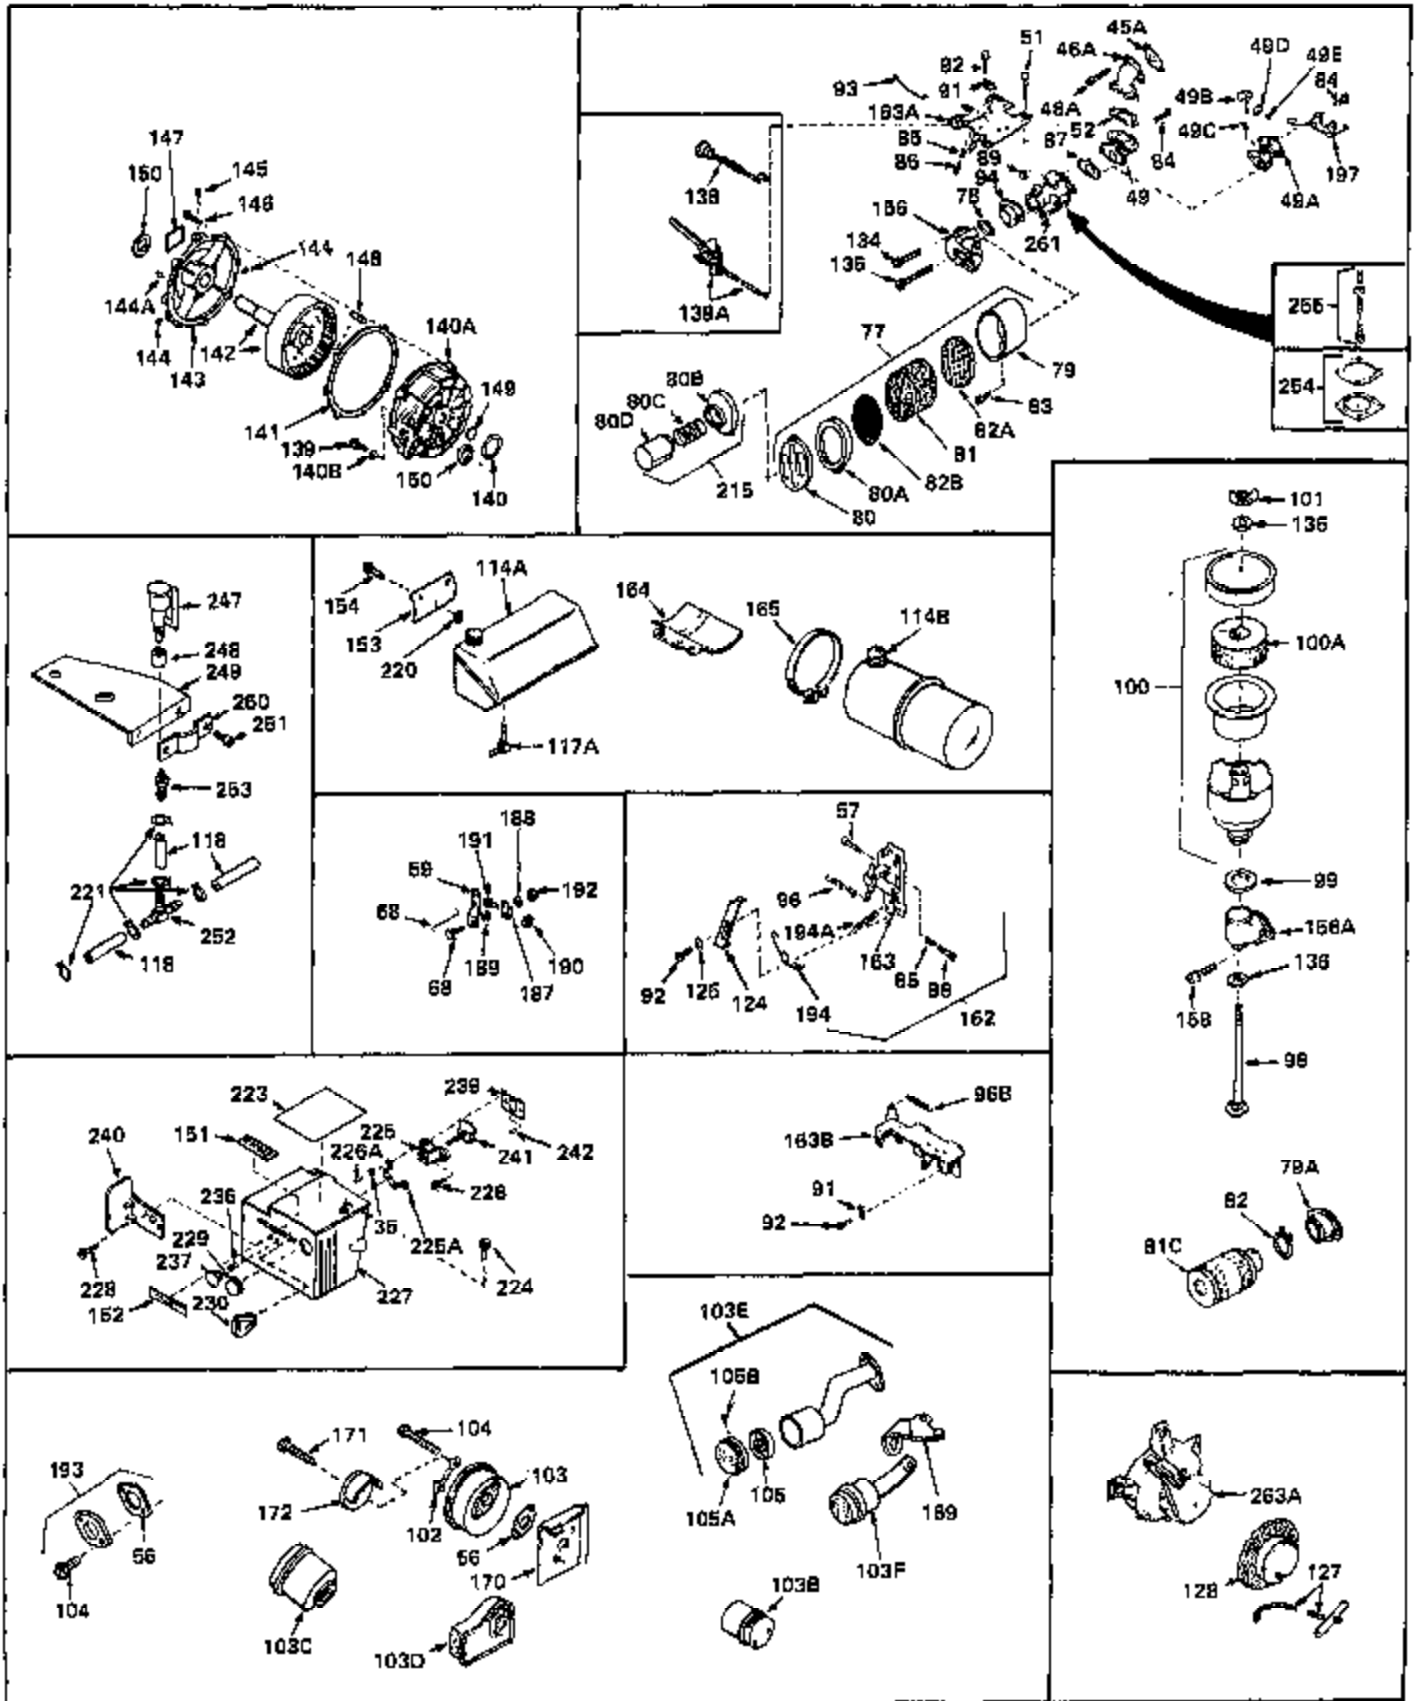

Ref #	Part Number	Qty	Description
36	8269	0	Washer
45A	30188	0	Gasket, Intake pipe
48A	650451	0	Screw
51	650454	0	Screw, Fil. flex hd. 1/4-20 x 3/4
57	28942	0	Screw
57	30091	0	Screw, Hex slotted washer hd., 8-32 x 1/2
57	30200	0	Screw
59	31510	0	Lever, Governor
68	650548	0	Screw, Hex washer hd., 8-32 x 5/16
77	31545	0	Cleaner Assy., Air
78	27272	0	Gasket, Air cleaner
80D	450124	0	Bag, Pre-cleaner
80C	450150	0	Spring, Pre-cleaner
82A	29962	0	Screen, Air cleaner
83	650399	0	Screw, Phil. fil. hd. Sems, 10-32 x 5/8
83	650709	0	Screw
83	28820	0	Screw
83	650163	0	Screw, Fil. hd. Sems, 10-32 x 7/8
84	30564	0	Screw
84	6201	0	Screw
84	6202	0	Screw
84	650551	0	Screw, Hex hd. cap, 1/4-28 x 1-1/4
85	28564	0	Spring, Compression
85	31342	0	Spring, Compression
85	32924	0	Spring, Compression
86	29500	0	Screw, Fil. hd. mach., Sems, 8-32 x 3/4
86	650549	0	Screw
86	650688	0	Screw, Hex hd., 10-32 x 1-5/16" (Drilled
87	26756	0	Gasket, Carburetor
89	29752	0	Nut
91	27793	0	Clip, Conduit
92	28942	0	Screw
96B	31426	0	Spring, Extension
101	9577	0	Nut, Wing, 10-24
102	30083	0	Plate, Locking
103C	29633	0	Muffler
103F	33288	0	Muffler
104	27182	0	Screw, Hex hd. cap, 1/4-20 x 3-3/8
104	650253	0	Screw, Hex hd. cap, 1/4-20 x 2-1/4
104	650327	0	Screw, Fil slotted hd. Sems, 114-20 x 2-1/2
104	650493	0	Screw, Hex hd. Sems, 1/4-20 x 1-3/4
104	650561	0	Screw
104	650599	0	Screw, Hex hd. cap, Sems, 1/4-20 x 1-1/2
104	650795	0	Screw, Hex hd. cap, Sems, 1/4-20 x 2-5/16
105B	650578	0	Screw
105A	33172	0	Cover, Muffler
105	33171	0	Screen, Muffler
117A	28584	0	Strainer & Elbow
118	29774	0	Line, Fuel (Braided 8.25")
118	30705	0	Line, Fuel (Braided 16")
118	30962	0	Line, Fuel (Braided 32")
134	650163	0	Screw, Fil. hd. Sems, 10-32 x 7/8
135	650520	0	Screw
135	650544	0	Screw, Pan flex hd., 10-24 x 7/8
136	27183	0	Washer, Fiber
136	31905	0	Washer, Paper
138A	24522	0	Control, Throttle
138	30985	0	Control, Throttle