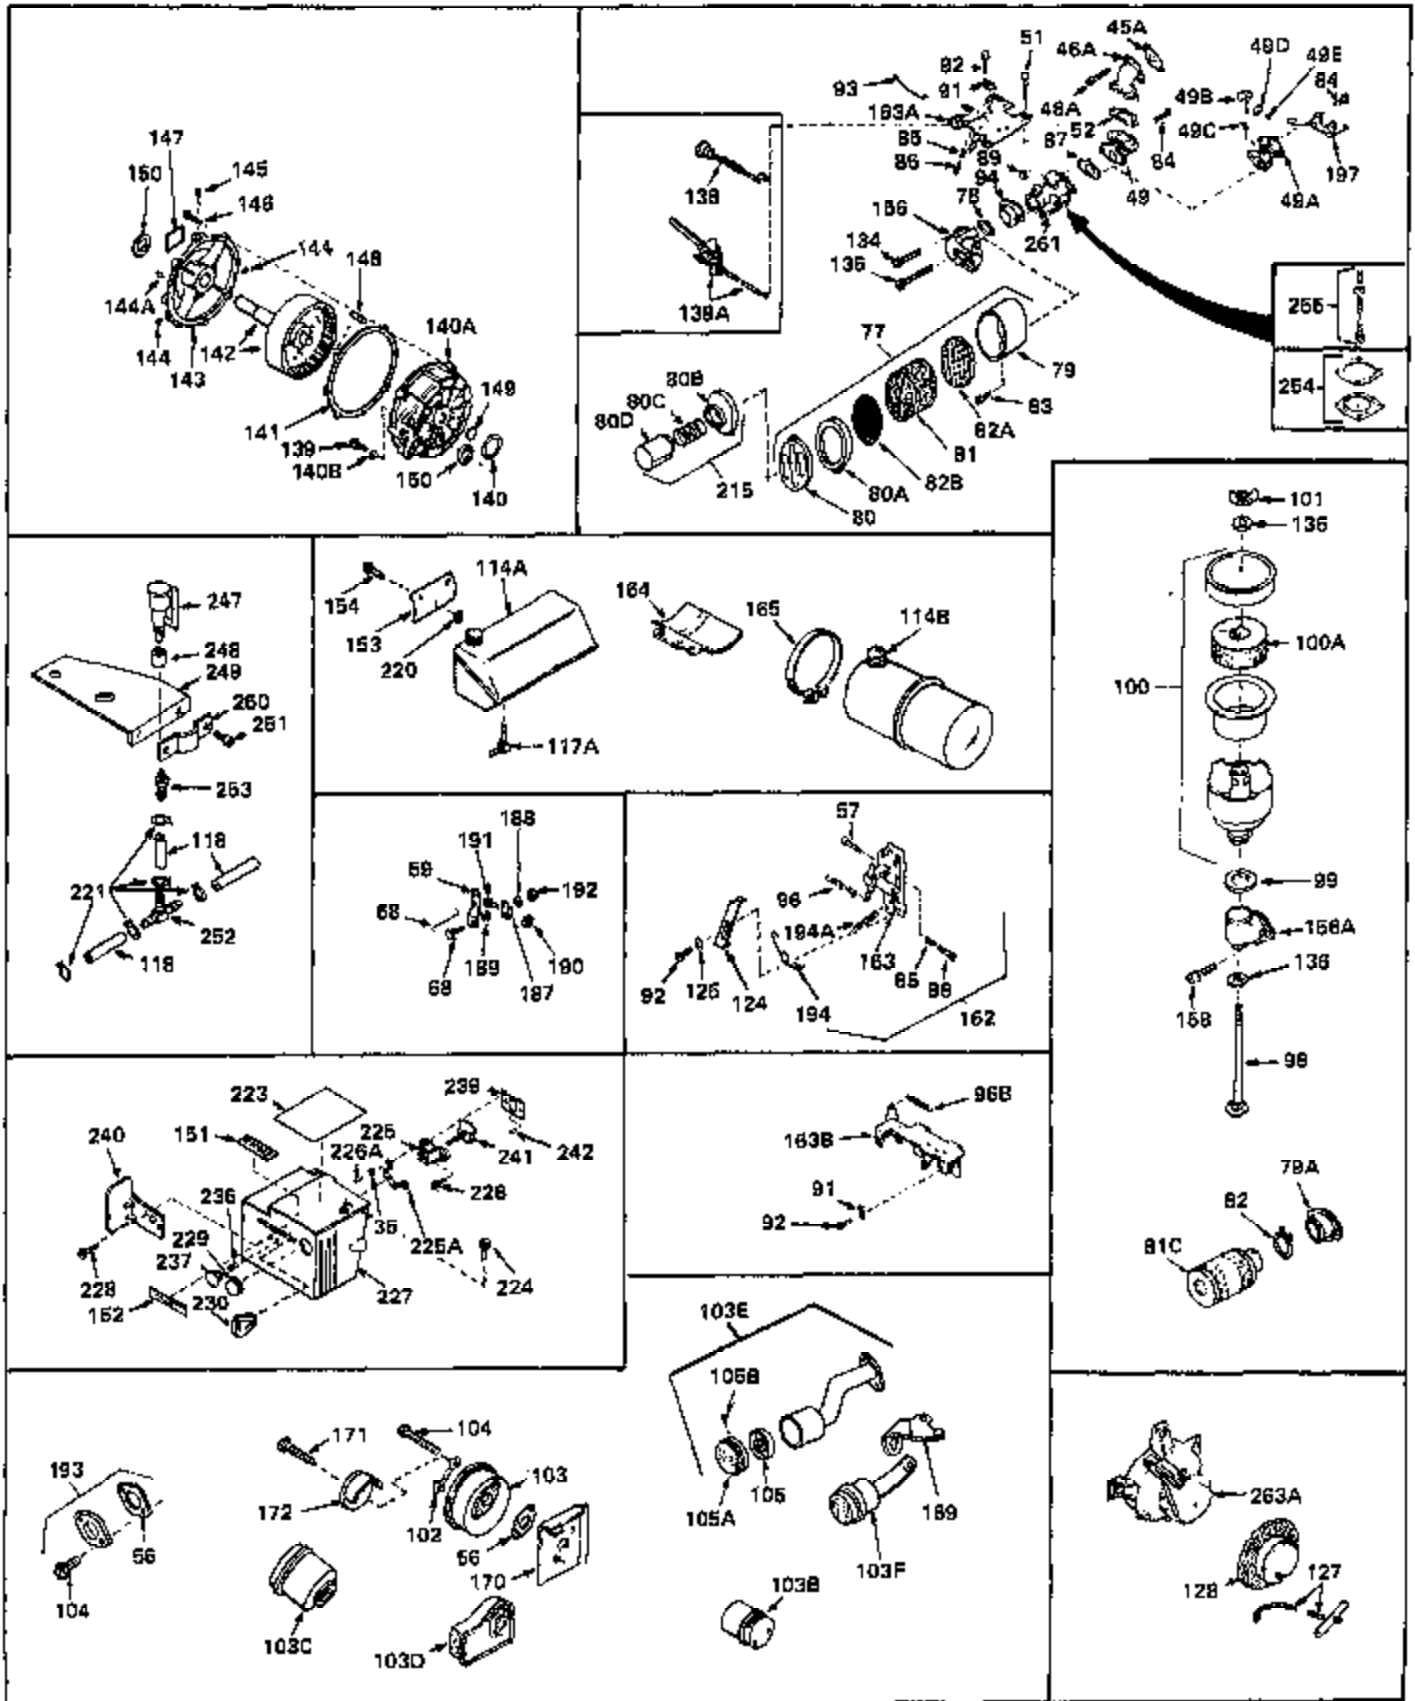

Ref #	Part Number	Qty	Description
36	8269	0	Washer
45A	30188	0	Gasket, Intake pipe
48A	650451	0	Screw
51	650454	0	Screw, Fil. flex hd. 1/4-20 x 3/4
57	28942	0	Screw
57	30091	0	Screw, Hex slotted washer hd., 8-32 x 1/2
57	30200	0	Screw
59	31510	0	Lever, Governor
68	650548	0	Screw, Hex washer hd., 8-32 x 5/16
77	31545	0	Cleaner Assy., Air
78	27272	0	Gasket, Air cleaner
80D	450124	0	Bag, Pre-cleaner
80C	450150	0	Spring, Pre-cleaner
82A	29962	0	Screen, Air cleaner
83	650399	0	Screw, Phil. fil. hd. Sems, 10-32 x 5/8
83	650709	0	Screw
83	28820	0	Screw
83	650163	0	Screw, Fil. hd. Sems, 10-32 x 7/8
84	30564	0	Screw
84	6201	0	Screw
84	6202	0	Screw
84	650551	0	Screw, Hex hd. cap, 1/4-28 x 1-1/4
85	28564	0	Spring, Compression
85	31342	0	Spring, Compression
85	32924	0	Spring, Compression
86	29500	0	Screw, Fil. hd. mach., Sems, 8-32 x 3/4
86	650549	0	Screw
86	650688	0	Screw, Hex hd., 10-32 x 1-5/16" (Drilled
87	26756	0	Gasket, Carburetor
89	29752	0	Nut
91	27793	0	Clip, Conduit
92	28942	0	Screw
96B	31426	0	Spring, Extension
101	9577	0	Nut, Wing, 10-24
102	30083	0	Plate, Locking
103F	33288	0	Muffler
104	27182	0	Screw, Hex hd. cap, 1/4-20 x 3-3/8
104	650253	0	Screw, Hex hd. cap, 1/4-20 x 2-1/4
104	650327	0	Screw, Fil slotted hd. Sems, 114-20 x 2-1/2
104	650493	0	Screw, Hex hd. Sems, 1/4-20 x 1-3/4
104	650561	0	Screw
104	650599	0	Screw, Hex hd. cap, Sems, 1/4-20 x 1-1/2
104	650795	0	Screw, Hex hd. cap, Sems, 1/4-20 x 2-5/16
105	33171	0	Screen, Muffler
105B	650578	0	Screw
105A	33172	0	Cover, Muffler
117A	28584	0	Strainer & Elbow
118	29774	0	Line, Fuel (Braided 8.25")
118	30705	0	Line, Fuel (Braided 16")
118	30962	0	Line, Fuel (Braided 32")
134	650163	0	Screw, Fil. hd. Sems, 10-32 x 7/8
135	650520	0	Screw
135	650544	0	Screw, Pan flex hd., 10-24 x 7/8
136	27183	0	Washer, Fiber
136	31905	0	Washer, Paper
138A	24522	0	Control, Throttle
138	30985	0	Control, Throttle
139	28454	0	Screw