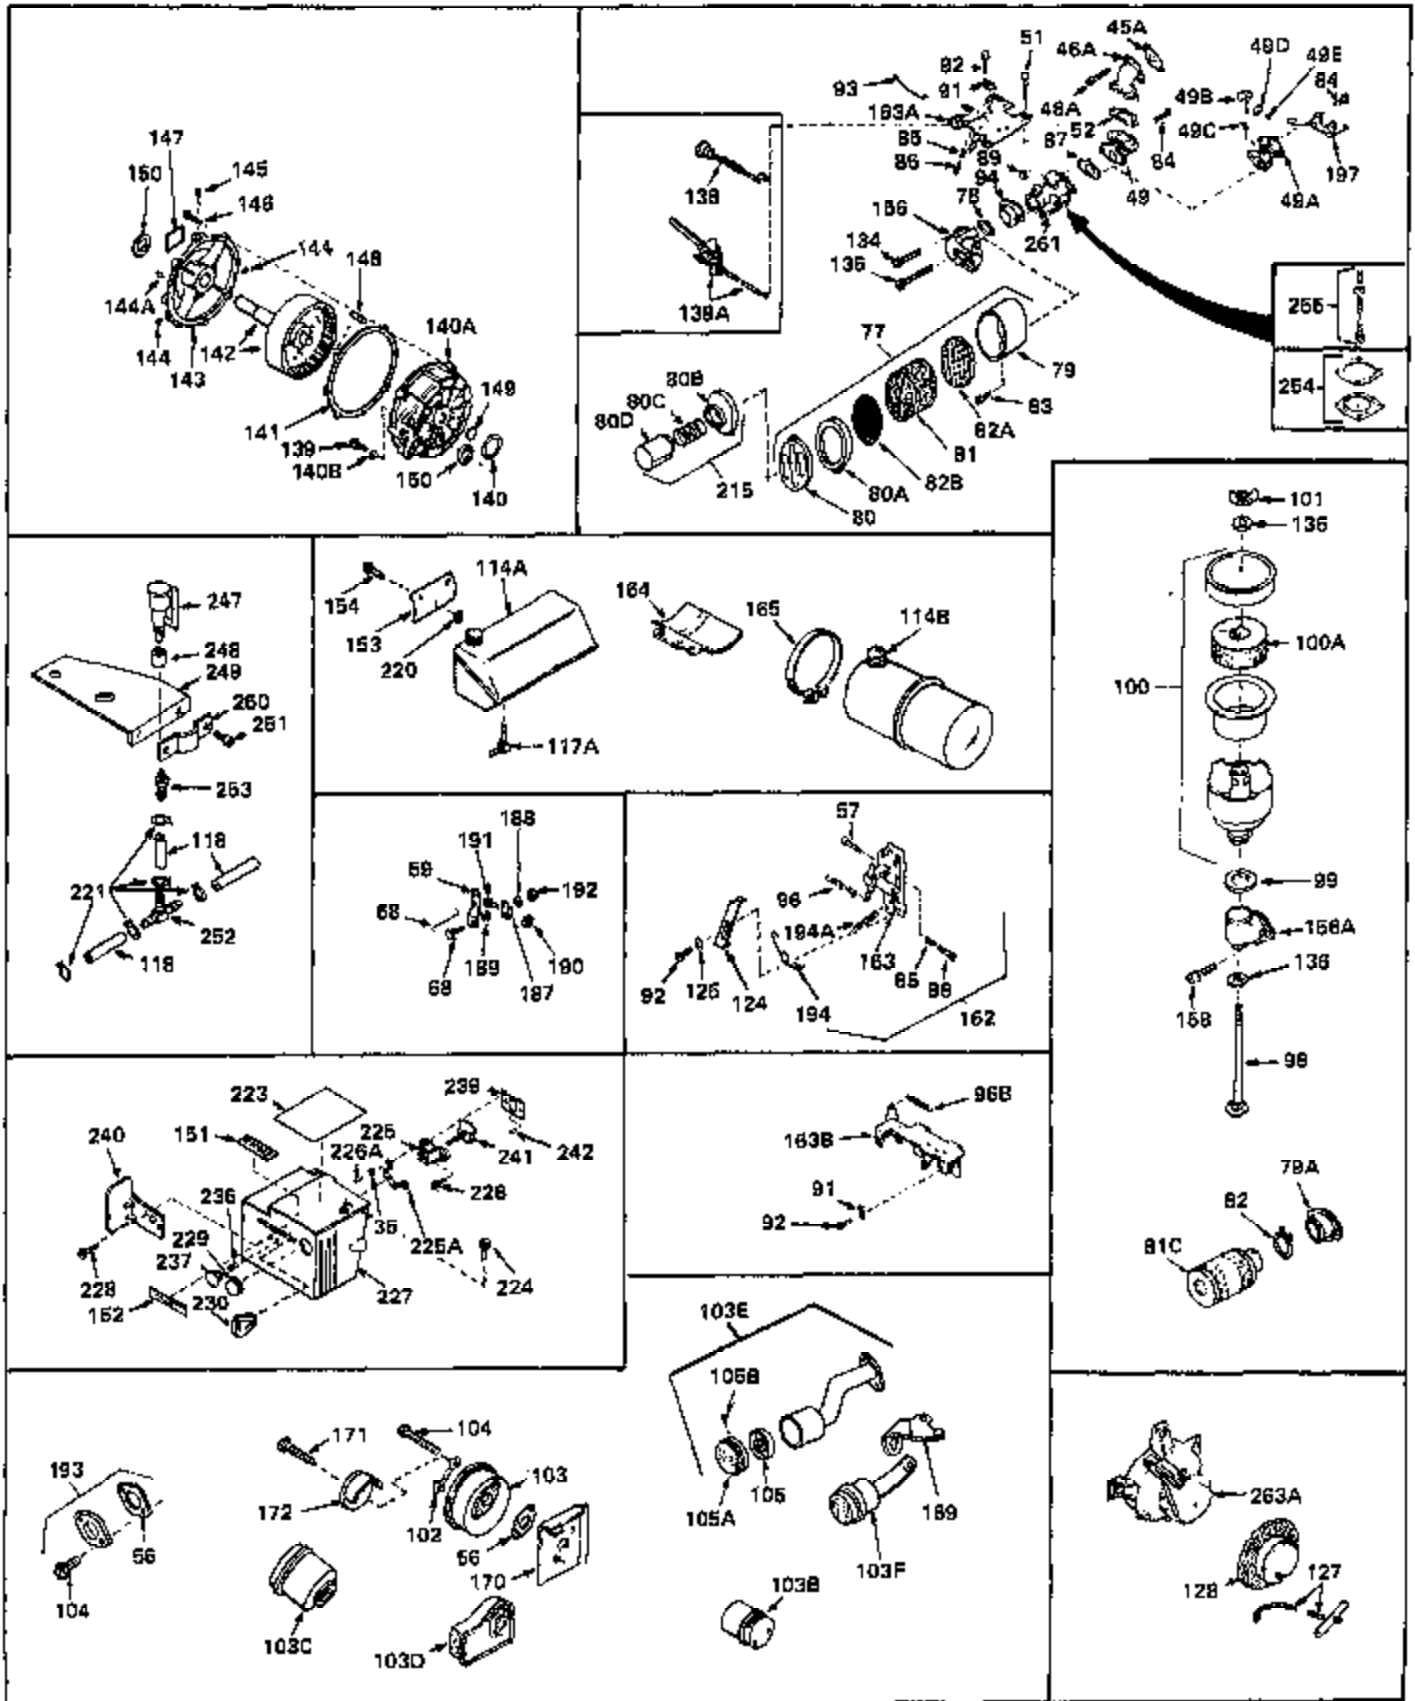

Ref #	Part Number	Qty	Description
36	8269	0	Washer
45A	30188	0	Gasket, Intake pipe
48A	650451	0	Screw
51	650454	0	Screw, Fil. flex hd. 1/4-20 x 3/4
57	28942	0	Screw
57	30091	0	Screw, Hex slotted washer hd., 8-32 x 1/2
57	30200	0	Screw
59	31510	0	Lever, Governor
68	650548	0	Screw, Hex washer hd., 8-32 x 5/16
77	31545	0	Cleaner Assy., Air
78	27272	0	Gasket, Air cleaner
80C	450150	0	Spring, Pre-cleaner
80D	450124	0	Bag, Pre-cleaner
82A	29962	0	Screen, Air cleaner
83	650399	0	Screw, Phil. fil. hd. Sems, 10-32 x 5/8
83	650709	0	Screw
83	28820	0	Screw
83	650163	0	Screw, Fil. hd. Sems, 10-32 x 7/8
84	30564	0	Screw
84	6201	0	Screw
84	6202	0	Screw
84	650551	0	Screw, Hex hd. cap, 1/4-28 x 1-1/4
85	28564	0	Spring, Compression
85	31342	0	Spring, Compression
85	32924	0	Spring, Compression
86	29500	0	Screw, Fil. hd. mach., Sems, 8-32 x 3/4
86	650549	0	Screw
86	650688	0	Screw, Hex hd., 10-32 x 1-5/16" (Drilled
87	26756	0	Gasket, Carburetor
89	29752	0	Nut
91	27793	0	Clip, Conduit
92	28942	0	Screw
101	9577	0	Nut, Wing, 10-24
102	30083	0	Plate, Locking
103F	33288	0	Muffler
104	27182	0	Screw, Hex hd. cap, 1/4-20 x 3-3/8
104	650253	0	Screw, Hex hd. cap, 1/4-20 x 2-1/4
104	650327	0	Screw, Fil slotted hd. Sems, 114-20 x 2-1/2
104	650493	0	Screw, Hex hd. Sems, 1/4-20 x 1-3/4
104	650561	0	Screw
104	650599	0	Screw, Hex hd. cap, Sems, 1/4-20 x 1-1/2
104	650795	0	Screw, Hex hd. cap, Sems, 1/4-20 x 2-5/16
105B	650578	0	Screw
105A	33172	0	Cover, Muffler
105	33171	0	Screen, Muffler
114A	31263	0	Tank Assy., Fuel (1 qt.)
117A	28584	0	Strainer & Elbow
118	29774	0	Line, Fuel (Braided 8.25")
118	30705	0	Line, Fuel (Braided 16")
118	30962	0	Line, Fuel (Braided 32")
134	650163	0	Screw, Fil. hd. Sems, 10-32 x 7/8
135	650520	0	Screw
135	650544	0	Screw, Pan flex hd., 10-24 x 7/8
136	27183	0	Washer, Fiber
136	31905	0	Washer, Paper
138A	24522	0	Control, Throttle
138	30985	0	Control, Throttle
139	28454	0	Screw