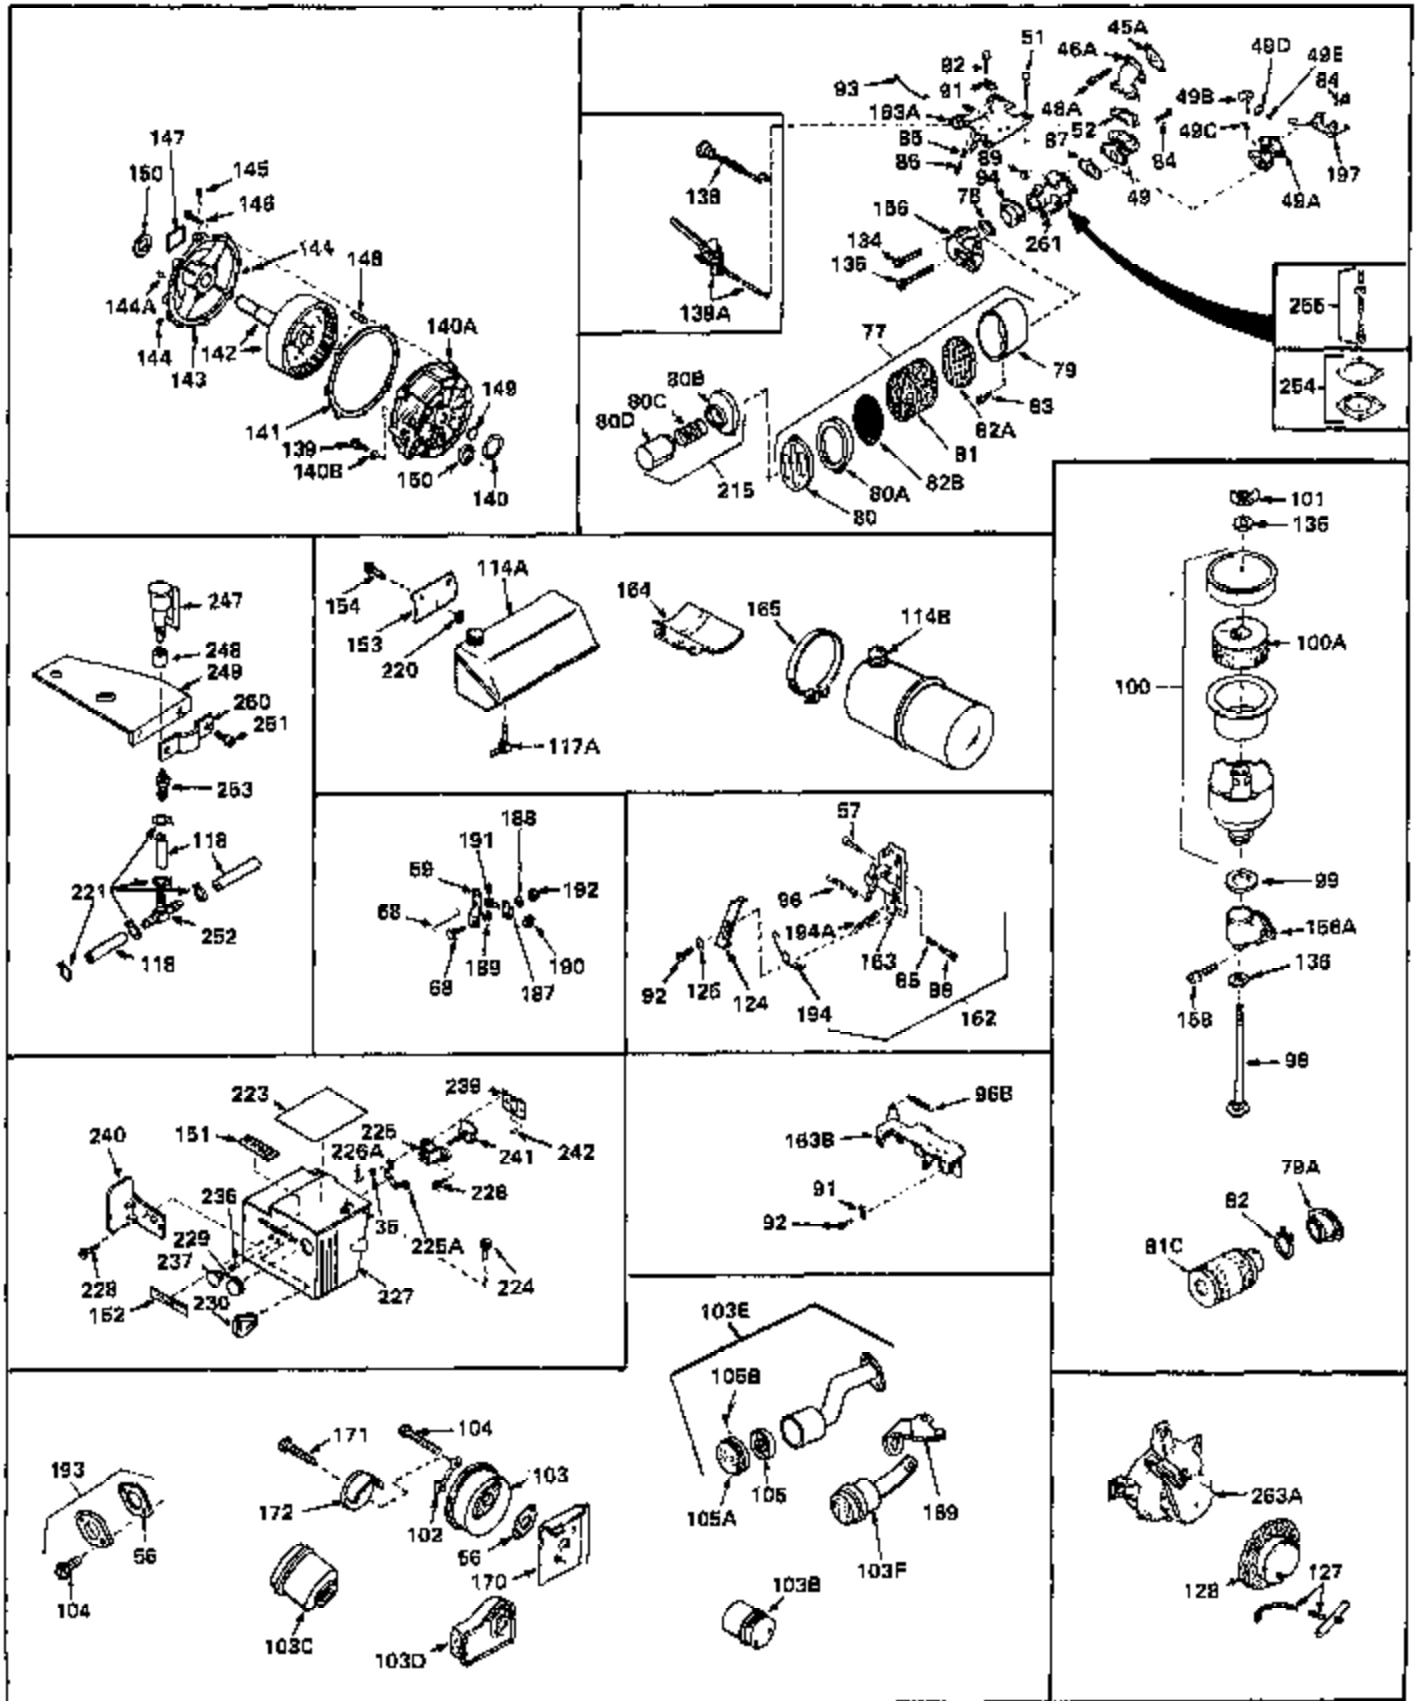

Ref #	Part Number	Qty	Description
36	8269	0	Washer
45A	30188	0	Gasket, Intake pipe
48A	650451	0	Screw
51	650454	0	Screw, Fil. flex hd. 1/4-20 x 3/4
56	30081	0	Gasket, Exhaust
57	28942	0	Screw
57	30091	0	Screw, Hex slotted washer hd., 8-32 x 1/2
57	30200	0	Screw
59	31510	0	Lever, Governor
68	650548	0	Screw, Hex washer hd., 8-32 x 5/16
77	31545	0	Cleaner Assy., Air
78	27272	0	Gasket, Air cleaner
80D	450124	0	Bag, Pre-cleaner
80C	450150	0	Spring, Pre-cleaner
82A	29962	0	Screen, Air cleaner
83	28820	0	Screw
83	650163	0	Screw, Fil. hd. Sems, 10-32 x 7/8
83	650399	0	Screw, Phil. fil. hd. Sems, 10-32 x 5/8
83	650709	0	Screw
84	30564	0	Screw
84	6201	0	Screw
84	6202	0	Screw
84	650551	0	Screw, Hex hd. cap, 1/4-28 x 1-1/4
85	28564	0	Spring, Compression
85	31342	0	Spring, Compression
85	32924	0	Spring, Compression
86	29500	0	Screw, Fil. hd. mach., Sems, 8-32 x 3/4
86	650549	0	Screw
86	650688	0	Screw, Hex hd., 10-32 x 1-5/16" (Drilled
87	26756	0	Gasket, Carburetor
89	29752	0	Nut
91	27793	0	Clip, Conduit
92	28942	0	Screw
96B	31426	0	Spring, Extension
101	9577	0	Nut, Wing, 10-24
102	30083	0	Plate, Locking
103F	33288	0	Muffler
103	30996	0	Muffler
104	27182	0	Screw, Hex hd. cap, 1/4-20 x 3-3/8
104	650253	0	Screw, Hex hd. cap, 1/4-20 x 2-1/4
104	650327	0	Screw, Fil slotted hd. Sems, 114-20 x 2-1/2
104	650493	0	Screw, Hex hd. Sems, 1/4-20 x 1-3/4
104	650561	0	Screw
104	650599	0	Screw, Hex hd. cap, Sems, 1/4-20 x 1-1/2
104	650795	0	Screw, Hex hd. cap, Sems, 1/4-20 x 2-5/16
105	33171	0	Screen, Muffler
105B	650578	0	Screw
105A	33172	0	Cover, Muffler
117A	28584	0	Strainer & Elbow
118	29774	0	Line, Fuel (Braided 8.25")
118	30705	0	Line, Fuel (Braided 16")
118	30962	0	Line, Fuel (Braided 32")
134	650163	0	Screw, Fil. hd. Sems, 10-32 x 7/8
135	650520	0	Screw
135	650544	0	Screw, Pan flex hd., 10-24 x 7/8
136	27183	0	Washer, Fiber
136	31905	0	Washer, Paper
138	30985	0	Control, Throttle