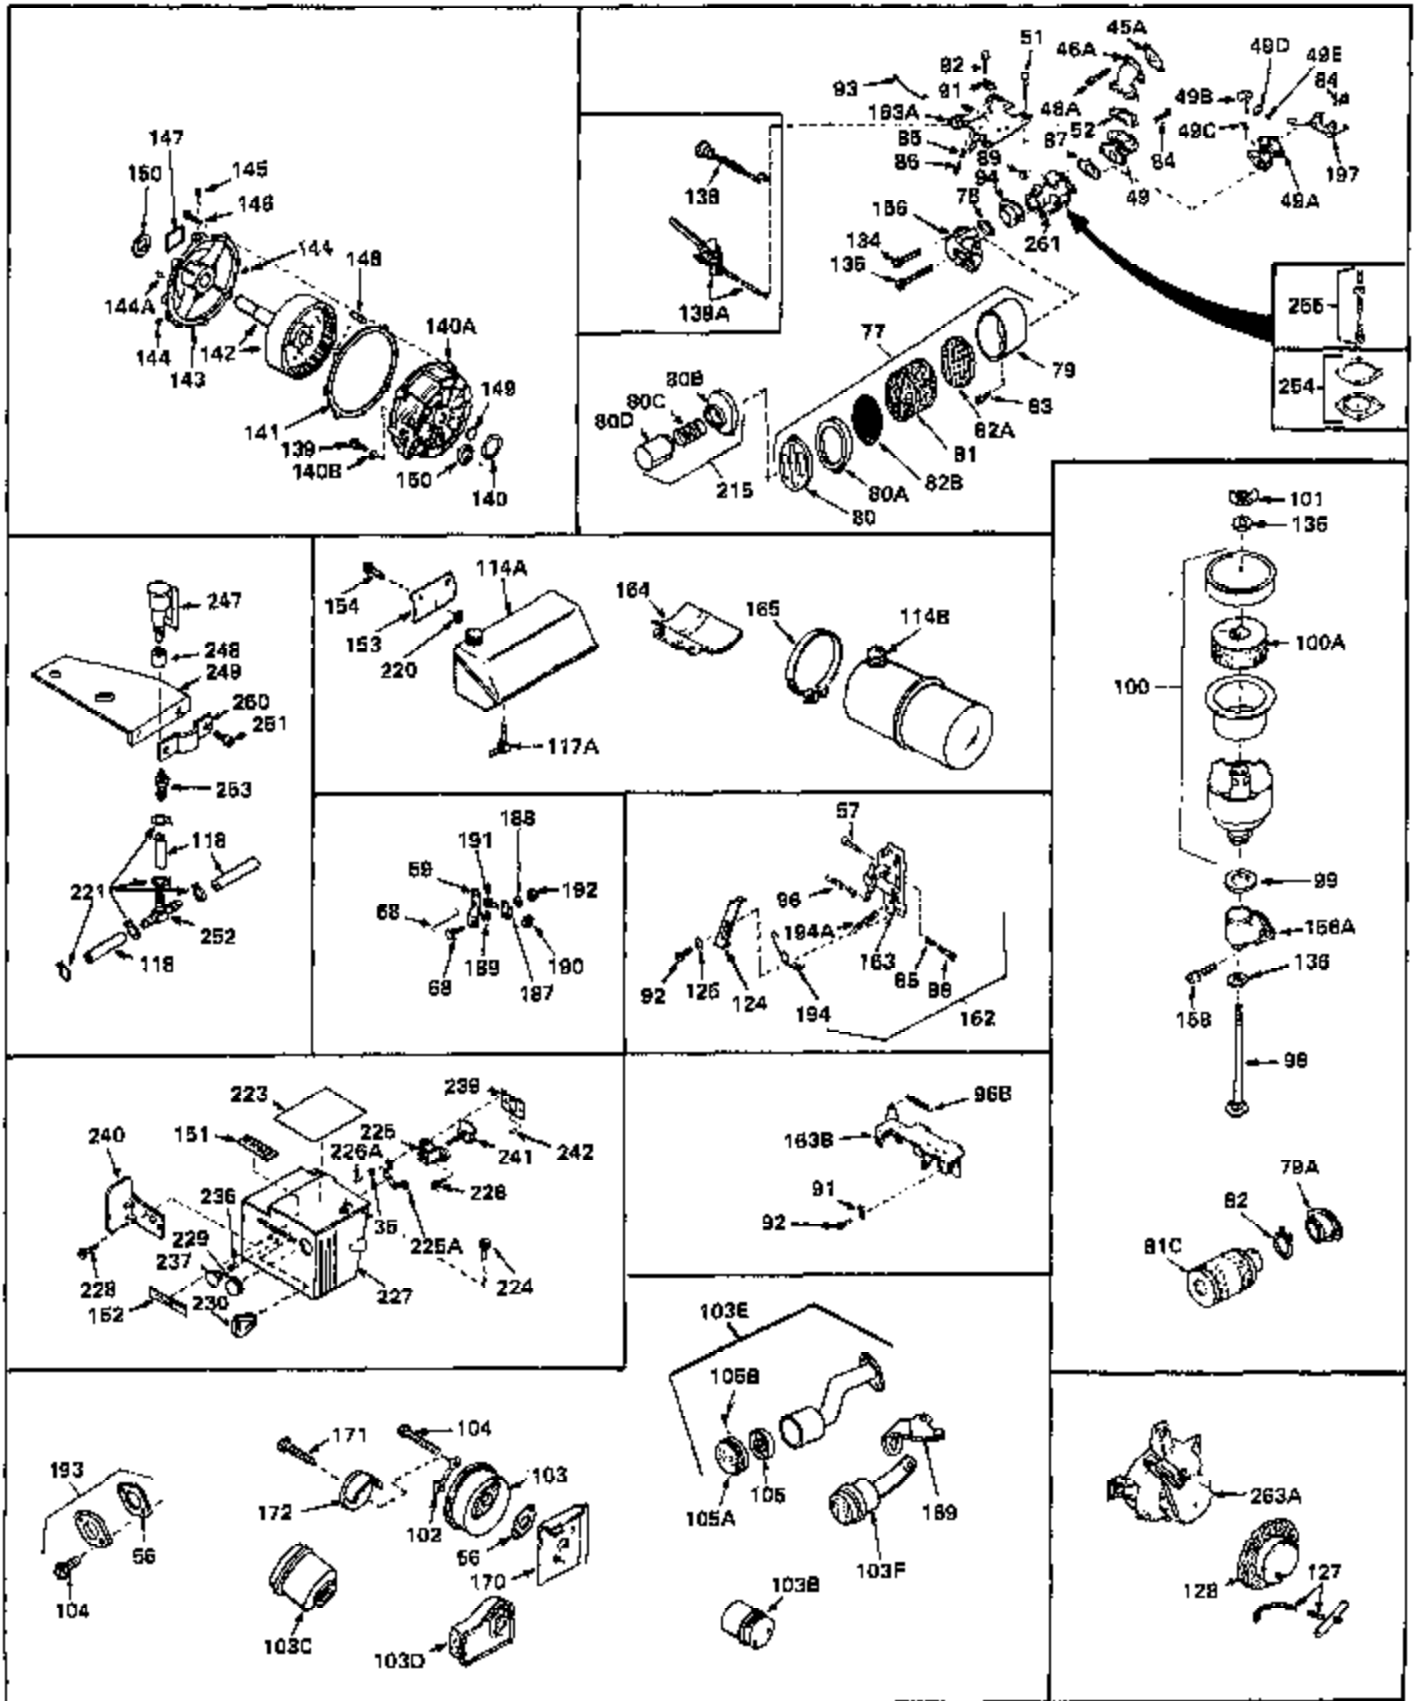

Ref #	Part Number	Qty	Description
233	31427	0	Decal, H.P. (2-1/2 H.P.)
234	590417	0	Screen, Starter cup
234A	590416	0	Cup, Starter
235	28942	0	Screw
235	30200	0	Screw
238	28545	0	Grommet, Plastic
243	30879	0	Bracket, Toggle switch
244	610164	0	Switch, Toggle
257	631021	0	Inlet Needle, Seat & Clip Assy.
259	30547A	0	Contact Assy., Breaker
260	30548A	0	Condenser
261A	631070A	0	Carburetor
262	610690A	0	Magneto, Tecumseh
263	590420	0	Starter, Rewind
264	33233	0	Gasket Set