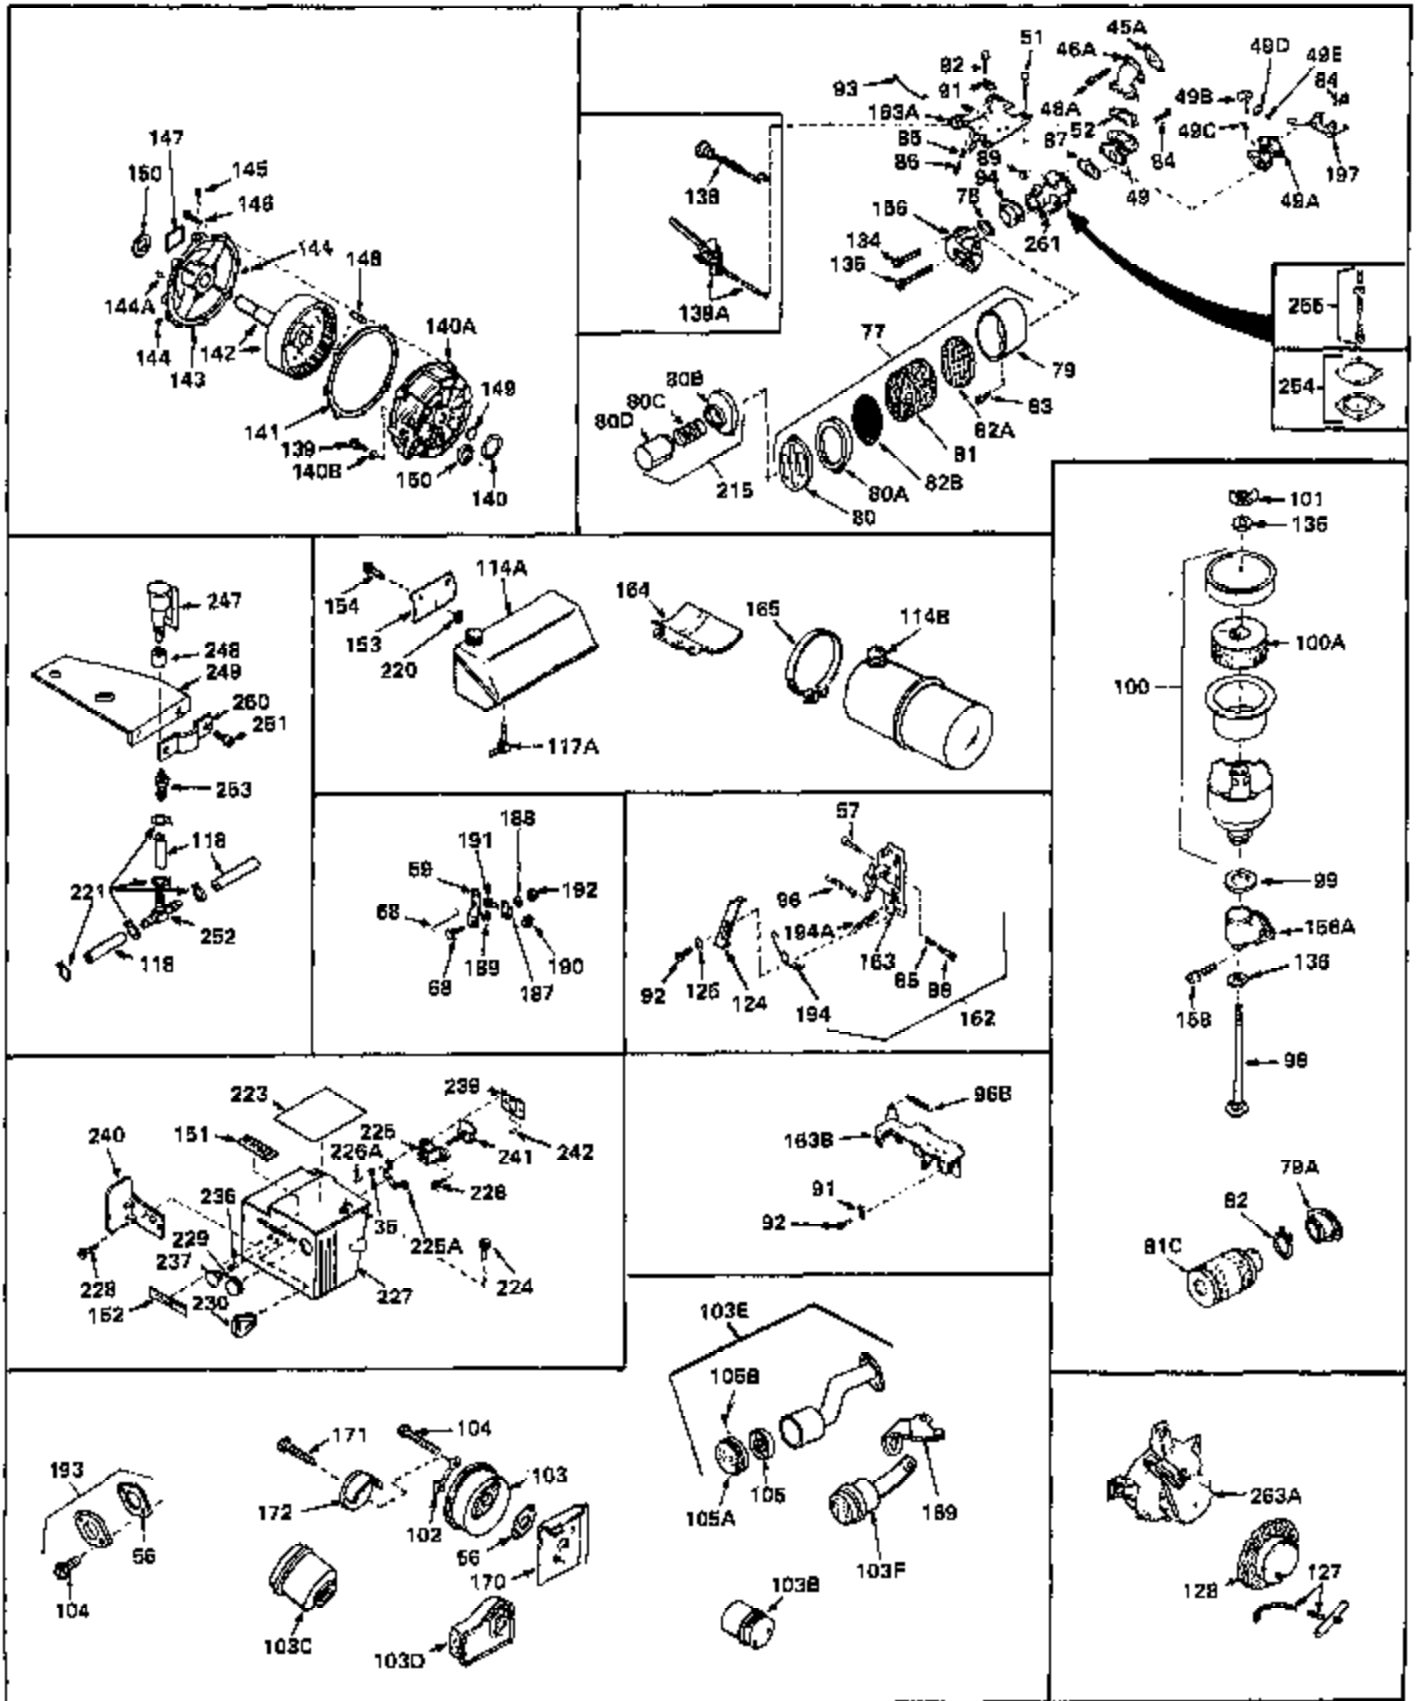

Ref #	Part Number	Qty	Description
36	8269	0	Washer
45A	30188	0	Gasket, Intake pipe
48A	650451	0	Screw
51	650454	0	Screw, Fil. flex hd. 1/4-20 x 3/4
56	30081	0	Gasket, Exhaust
57	28942	0	Screw
57	30091	0	Screw, Hex slotted washer hd., 8-32 x 1/2
57	30200	0	Screw
59	31510	0	Lever, Governor
68	650548	0	Screw, Hex washer hd., 8-32 x 5/16
77	31545	0	Cleaner Assy., Air
78	27272	0	Gasket, Air cleaner
80D	450124	0	Bag, Pre-cleaner
80C	450150	0	Spring, Pre-cleaner
82A	29962	0	Screen, Air cleaner
83	28820	0	Screw
83	650163	0	Screw, Fil. hd. Sems, 10-32 x 7/8
83	650399	0	Screw, Phil. fil. hd. Sems, 10-32 x 5/8
83	650709	0	Screw
84	30564	0	Screw
84	6201	0	Screw
84	6202	0	Screw
84	650551	0	Screw, Hex hd. cap, 1/4-28 x 1-1/4
85	28564	0	Spring, Compression
85	31342	0	Spring, Compression
85	32924	0	Spring, Compression
86	29500	0	Screw, Fil. hd. mach., Sems, 8-32 x 3/4
86	650549	0	Screw
86	650688	0	Screw, Hex hd., 10-32 x 1-5/16" (Drilled
87	26756	0	Gasket, Carburetor
89	29752	0	Nut
91	27793	0	Clip, Conduit
92	28942	0	Screw
96B	31426	0	Spring, Extension
101	9577	0	Nut, Wing, 10-24
102	30083	0	Plate, Locking
103B	30082A	0	Muffler
103F	33288	0	Muffler
104	27182	0	Screw, Hex hd. cap, 1/4-20 x 3-3/8
104	650253	0	Screw, Hex hd. cap, 1/4-20 x 2-1/4
104	650327	0	Screw, Fil slotted hd. Sems, 114-20 x 2-1/2
104	650493	0	Screw, Hex hd. Sems, 1/4-20 x 1-3/4
104	650561	0	Screw
104	650599	0	Screw, Hex hd. cap, Sems, 1/4-20 x 1-1/2
104	650795	0	Screw, Hex hd. cap, Sems, 1/4-20 x 2-5/16
105	33171	0	Screen, Muffler
105B	650578	0	Screw
105A	33172	0	Cover, Muffler
117A	28584	0	Strainer & Elbow
118	29774	0	Line, Fuel (Braided 8.25")
118	30705	0	Line, Fuel (Braided 16")
118	30962	0	Line, Fuel (Braided 32")
134	650163	0	Screw, Fil. hd. Sems, 10-32 x 7/8
135	650520	0	Screw
135	650544	0	Screw, Pan flex hd., 10-24 x 7/8
136	27183	0	Washer, Fiber
136	31905	0	Washer, Paper
138	30985	0	Control, Throttle