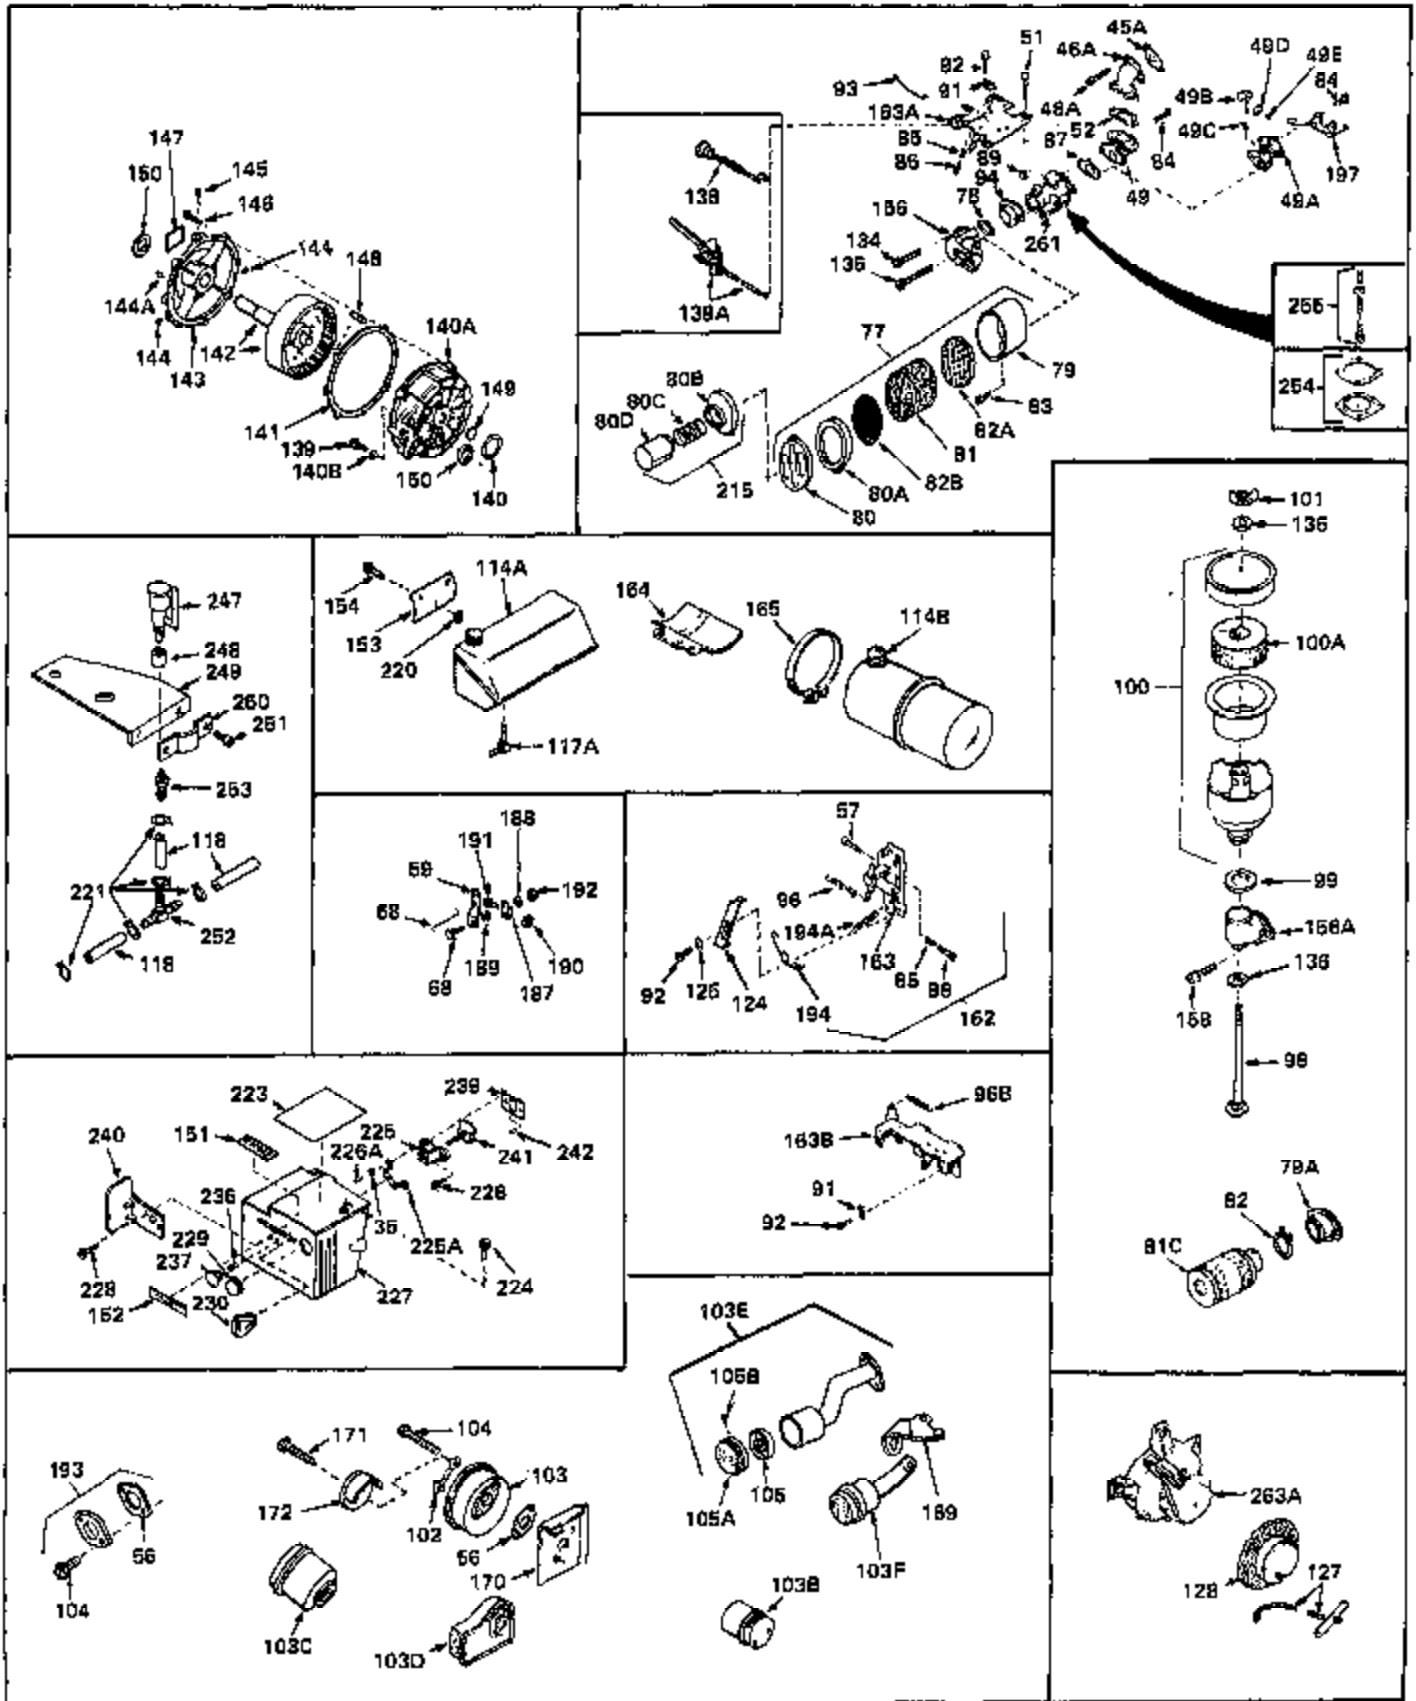

Ref #	Part Number	Qty	Description
233	30077	0	Decal, H.P. (3-1/2 H.P.)
233	31427	0	Decal, H.P. (2-1/2 H.P.)
235	28942	0	Screw
235	30200	0	Screw
238	28545	0	Grommet, Plastic
243	30879	0	Bracket, Toggle switch
244	610164	0	Switch, Toggle
257	631021	0	Inlet Needle, Seat & Clip Assy.
259	30547A	0	Contact Assy., Breaker
260	30548A	0	Condenser
261A	631070A	0	Carburetor
262	610690A	0	Magneto, Tecumseh
264	33233	0	Gasket Set