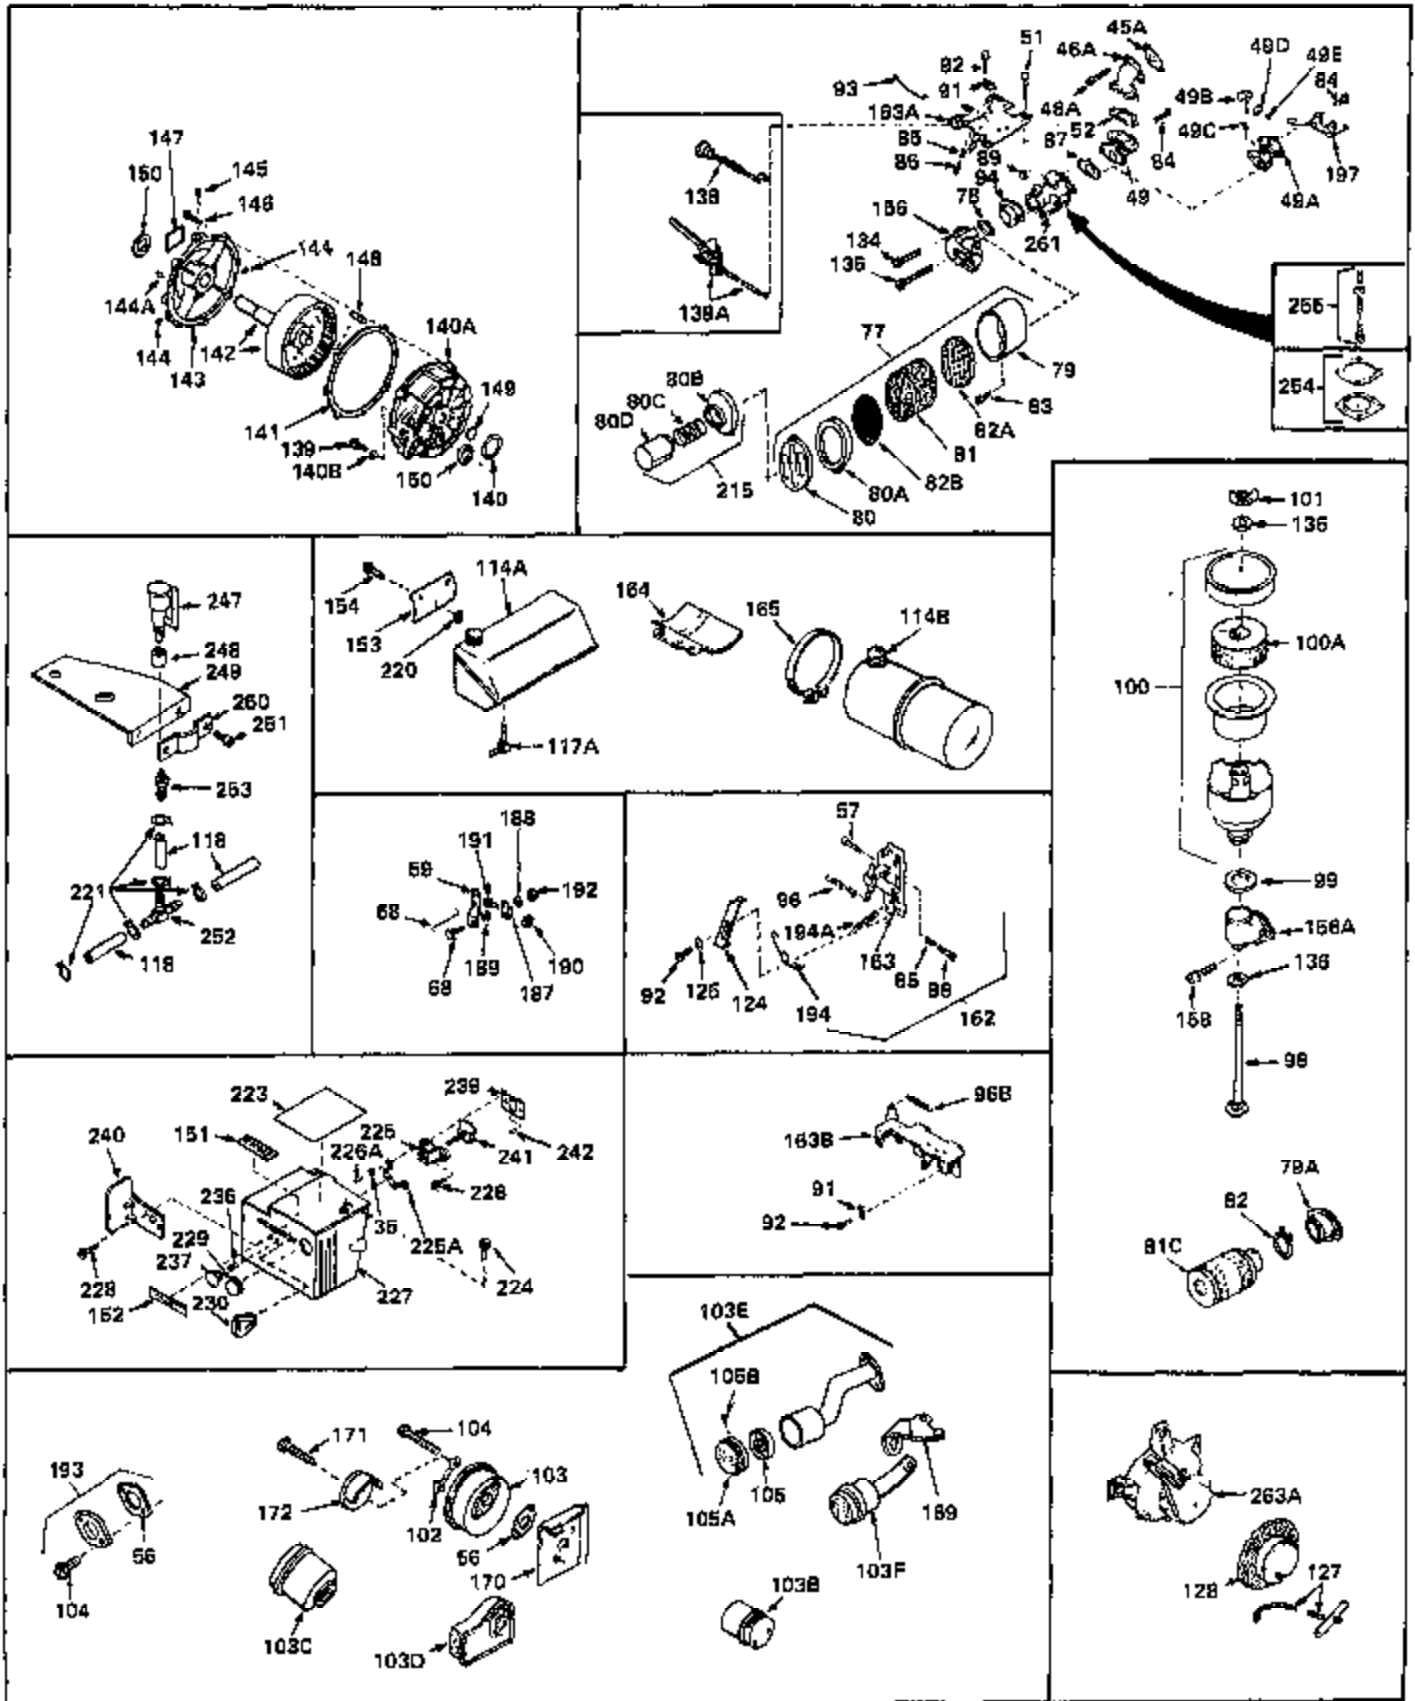

Ref #	Part Number	Qty	Description
36	8269	0	Washer
45A	30188	0	Gasket, Intake pipe
46A	31429	0	Pipe, Upper intake
48A	650451	0	Screw
49	31430	0	Pipe, Lower intake
51	650454	0	Screw, Fil. flex hd. 1/4-20 x 3/4
52	31340	0	Gasket, Intake pipe
56	30081	0	Gasket, Exhaust
56	33170	0	Gasket, Exhaust
57	28942	0	Screw
57	30091	0	Screw, Hex slotted washer hd., 8-32 x 1/2
57	30200	0	Screw
59	31336	0	Lever, Governor
68	650548	0	Screw, Hex washer hd., 8-32 x 5/16
77	31545	0	Cleaner Assy., Air
78	27272	0	Gasket, Air cleaner
79	31312	0	Body, Air cleaner
80D	450124	0	Bag, Pre-cleaner
80	30585	0	Cover, Air cleaner
80C	450150	0	Spring, Pre-cleaner
81	29961	0	Element, Air cleaner
82A	29962	0	Screen, Air cleaner
83	28820	0	Screw
83	650163	0	Screw, Fil. hd. Sems, 10-32 x 7/8
83	650399	0	Screw, Phil. fil. hd. Sems, 10-32 x 5/8
83	650709	0	Screw
84	30564	0	Screw
84	6201	0	Screw
84	6202	0	Screw
84	650551	0	Screw, Hex hd. cap, 1/4-28 x 1-1/4
85	28564	0	Spring, Compression
85	31342	0	Spring, Compression
85	32924	0	Spring, Compression
86	29500	0	Screw, Fil. hd. mach., Sems, 8-32 x 3/4
86	650549	0	Screw
86	650688	0	Screw, Hex hd., 10-32 x 1-5/16" (Drilled
87	31688	0	Gasket, Carburetor (1/8 thick)
89	29752	0	Nut
91	27793	0	Clip, Conduit
92	28942	0	Screw
96	31349	0	Spring, Extension
101	9577	0	Nut, Wing, 10-24
102	30083	0	Plate, Locking
103	30996	0	Muffler
103F	33288	0	Muffler
104	27182	0	Screw, Hex hd. cap, 1/4-20 x 3-3/8
104	650253	0	Screw, Hex hd. cap, 1/4-20 x 2-1/4
104	650327	0	Screw, Fil slotted hd. Sems, 114-20 x 2-1/2
104	650493	0	Screw, Hex hd. Sems, 1/4-20 x 1-3/4
104	650561	0	Screw
104	650599	0	Screw, Hex hd. cap, Sems, 1/4-20 x 1-1/2
104	650795	0	Screw, Hex hd. cap, Sems, 1/4-20 x 2-5/16
105A	33172	0	Cover, Muffler
105B	650578	0	Screw
105	33171	0	Screen, Muffler
117A	28584	0	Strainer & Elbow
118	29774	0	Line, Fuel (Braided 8.25")
118	30705	0	Line, Fuel (Braided 16")