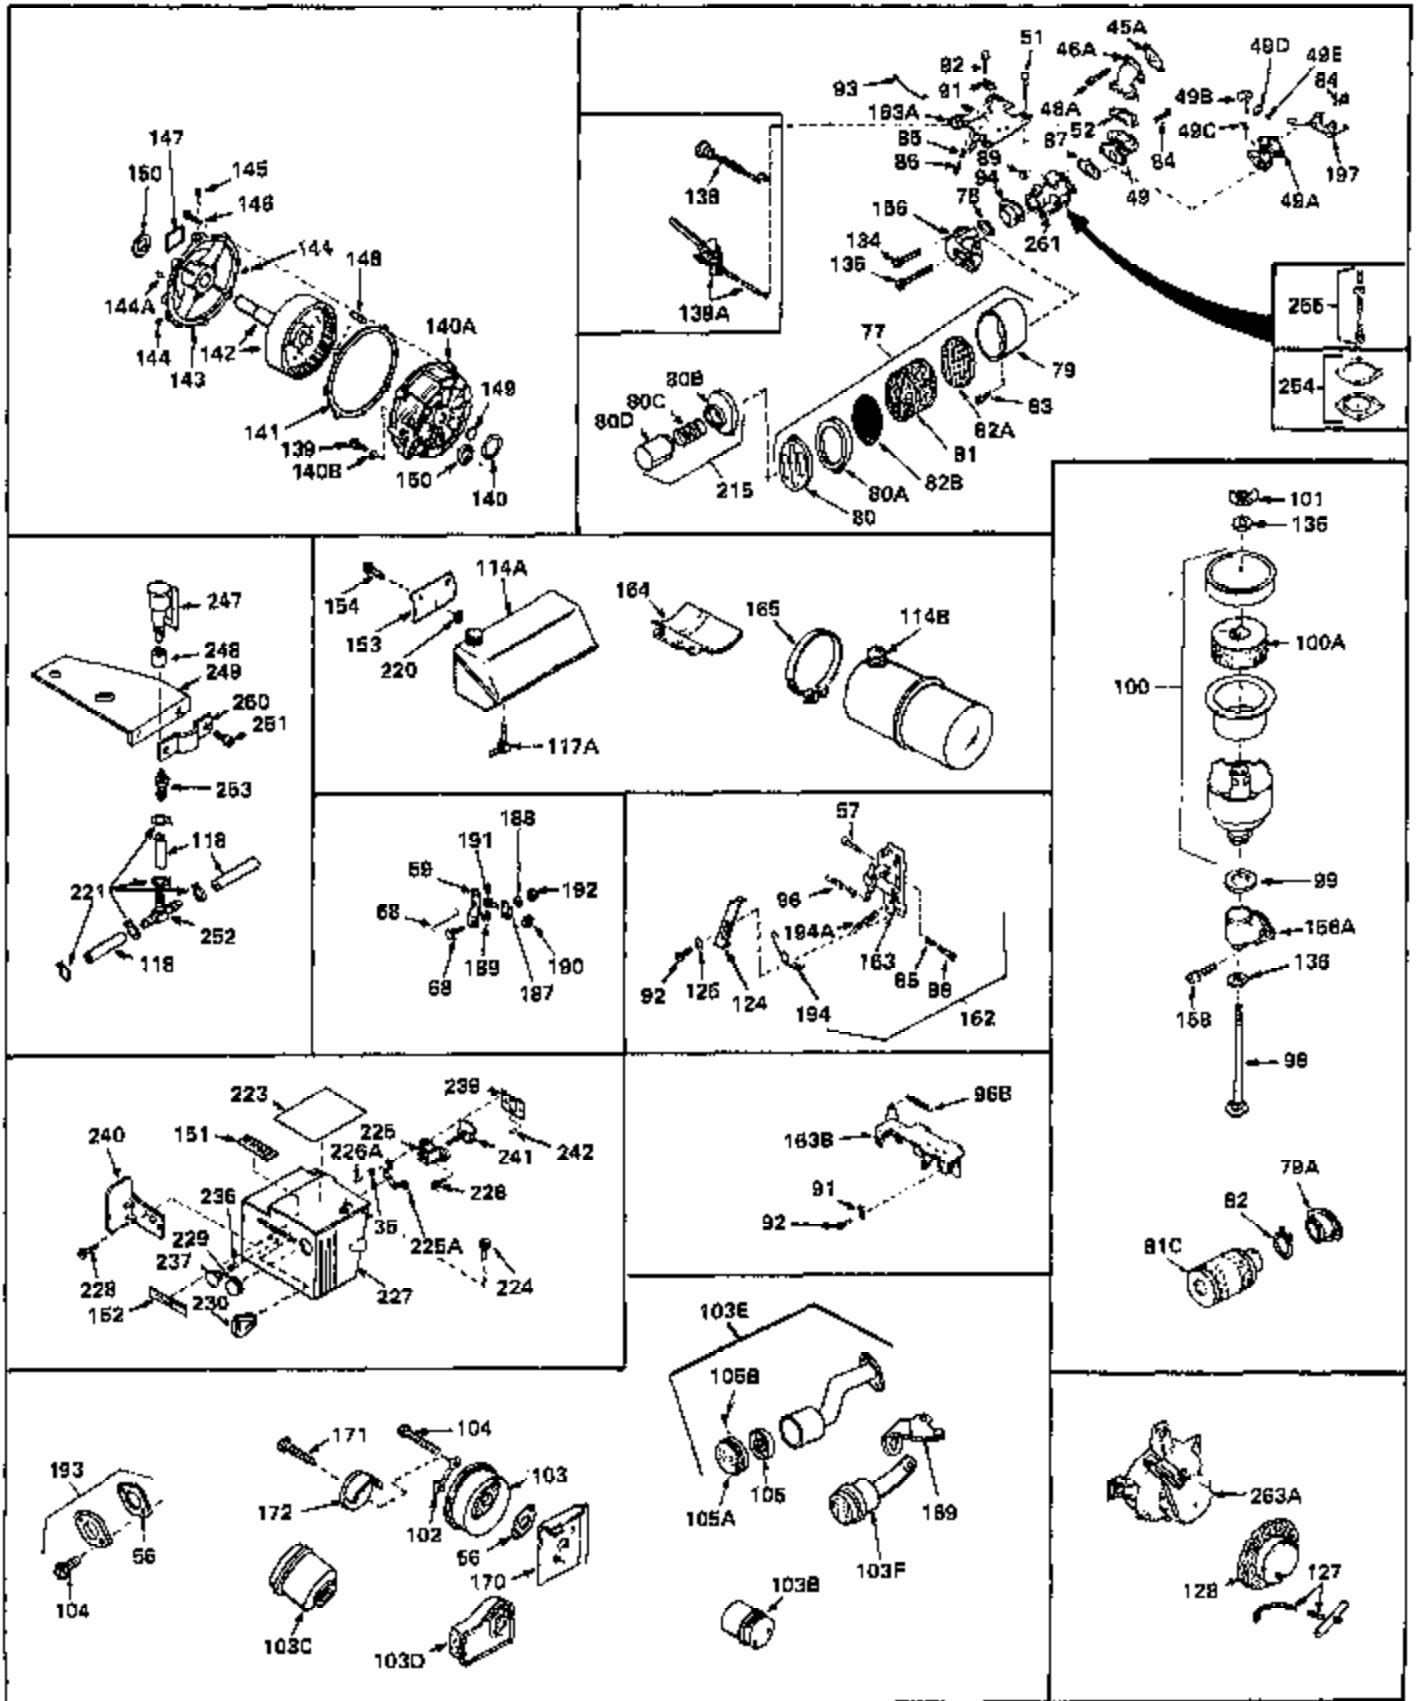

Ref #	Part Number	Qty	Description
234	590417	0	Screen, Starter cup
235	28942	0	Screw
235	30200	0	Screw
238	28545	0	Grommet, Plastic
243	30879	0	Bracket, Toggle switch
244	610164	0	Switch, Toggle
259	30547A	0	Contact Assy., Breaker
260	30548A	0	Condenser
262	610690A	0	Magneto, Tecumseh
263	590420	0	Starter, Rewind
264	33233	0	Gasket Set