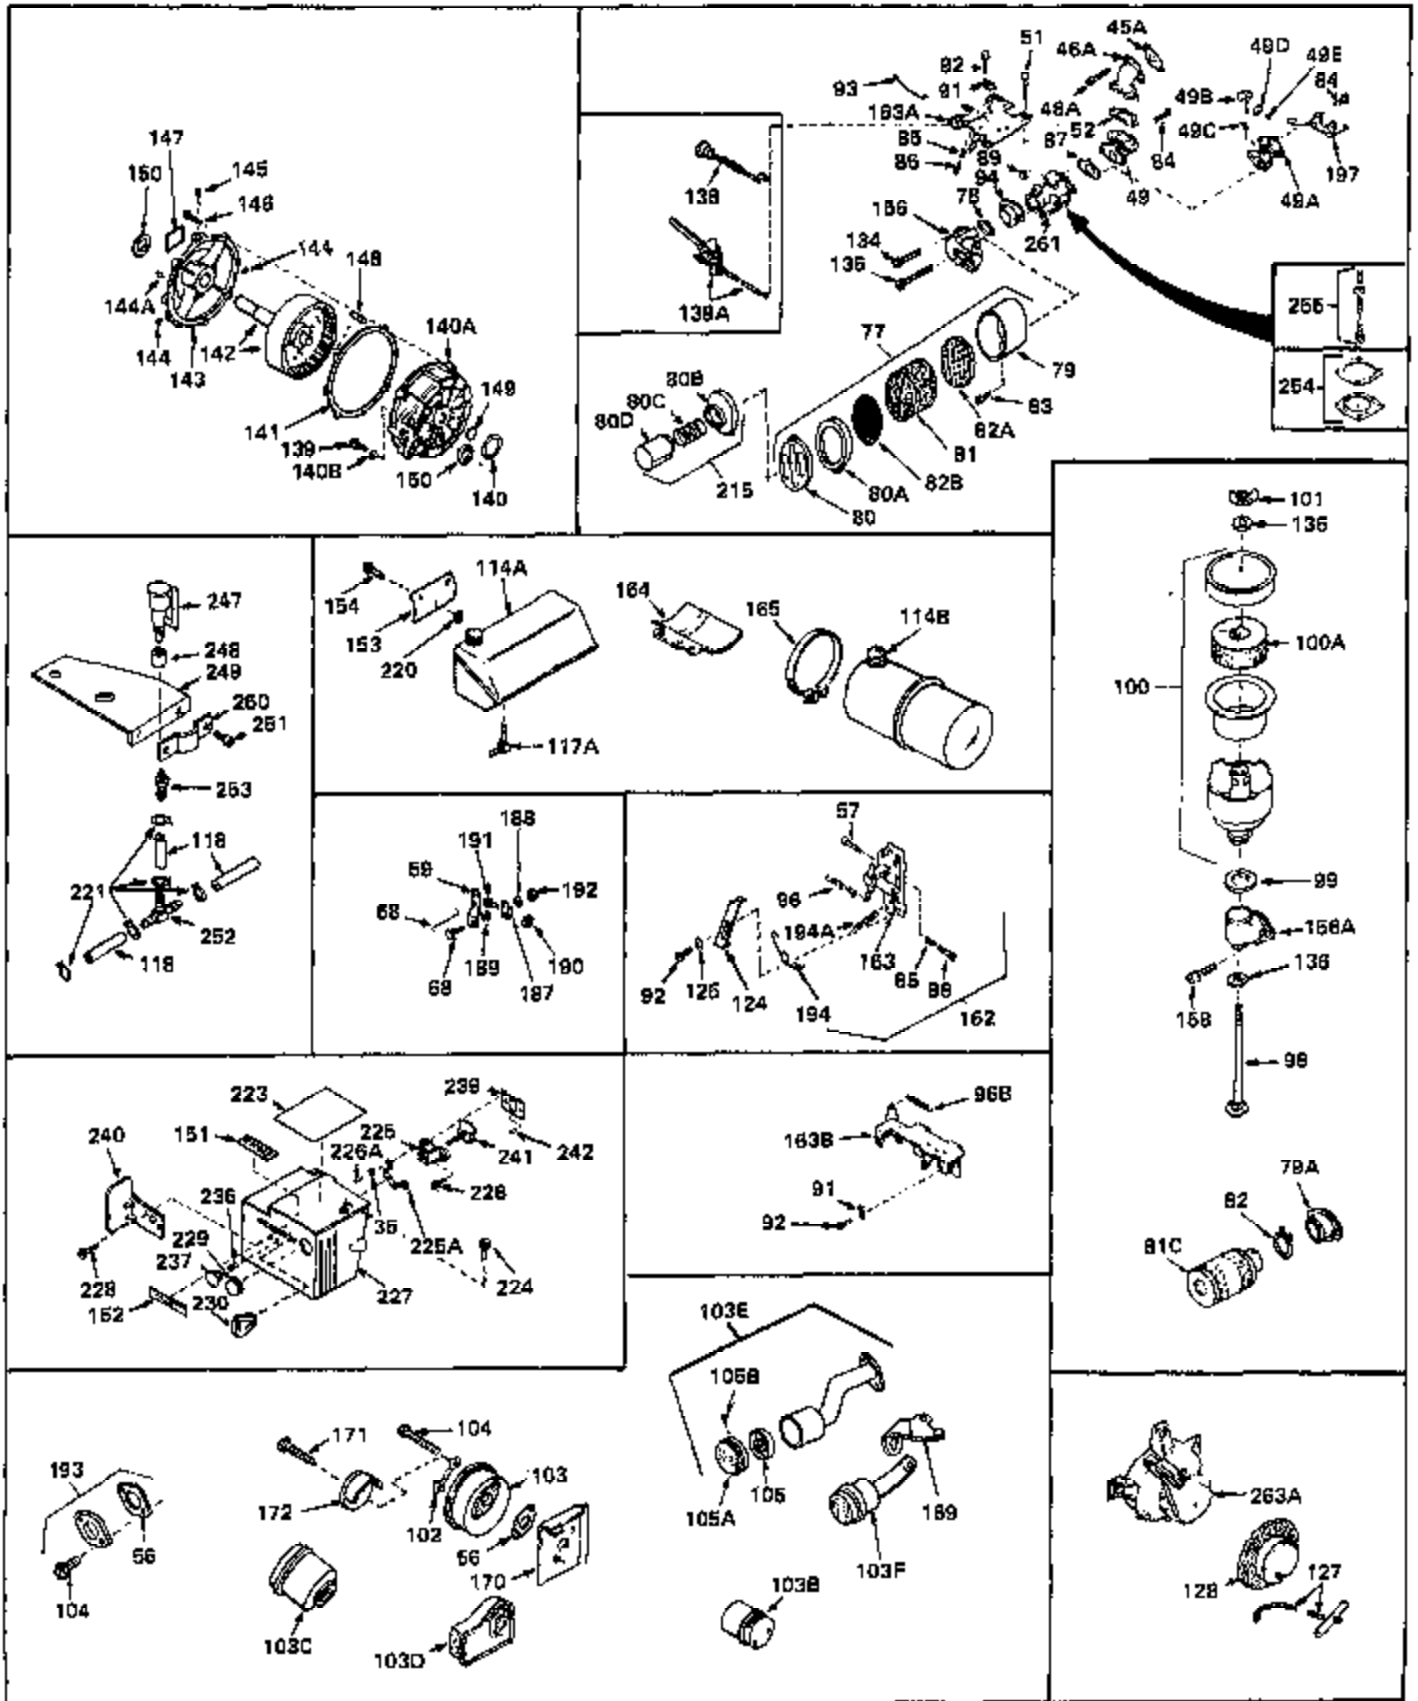

Ref #	Part Number	Qty	Description
36	8269	0	Washer
45A	30188	0	Gasket, Intake pipe
48A	650451	0	Screw
51	650454	0	Screw, Fil. flex hd. 1/4-20 x 3/4
57	28942	0	Screw
57	30091	0	Screw, Hex slotted washer hd., 8-32 x 1/2
57	30200	0	Screw
59	31510	0	Lever, Governor
68	650548	0	Screw, Hex washer hd., 8-32 x 5/16
77	31545	0	Cleaner Assy., Air
78	27272	0	Gasket, Air cleaner
80D	450124	0	Bag, Pre-cleaner
80C	450150	0	Spring, Pre-cleaner
82A	29962	0	Screen, Air cleaner
83	650163	0	Screw, Fil. hd. Sems, 10-32 x 7/8
83	650399	0	Screw, Phil. fil. hd. Sems, 10-32 x 5/8
83	650709	0	Screw
83	28820	0	Screw
84	30564	0	Screw
84	6201	0	Screw
84	6202	0	Screw
84	650551	0	Screw, Hex hd. cap, 1/4-28 x 1-1/4
85	28564	0	Spring, Compression
85	31342	0	Spring, Compression
85	32924	0	Spring, Compression
86	29500	0	Screw, Fil. hd. mach., Sems, 8-32 x 3/4
86	650549	0	Screw
86	650688	0	Screw, Hex hd., 10-32 x 1-5/16" (Drilled
87	26756	0	Gasket, Carburetor
89	29752	0	Nut
91	27793	0	Clip, Conduit
92	28942	0	Screw
96B	31426	0	Spring, Extension
101	9577	0	Nut, Wing, 10-24
102	30083	0	Plate, Locking
103F	33288	0	Muffler
104	27182	0	Screw, Hex hd. cap, 1/4-20 x 3-3/8
104	650253	0	Screw, Hex hd. cap, 1/4-20 x 2-1/4
104	650327	0	Screw, Fil slotted hd. Sems, 114-20 x 2-1/2
104	650493	0	Screw, Hex hd. Sems, 1/4-20 x 1-3/4
104	650561	0	Screw
104	650599	0	Screw, Hex hd. cap, Sems, 1/4-20 x 1-1/2
104	650795	0	Screw, Hex hd. cap, Sems, 1/4-20 x 2-5/16
105	33171	0	Screen, Muffler
105B	650578	0	Screw
105A	33172	0	Cover, Muffler
117A	28584	0	Strainer & Elbow
118	29774	0	Line, Fuel (Braided 8.25")
118	30705	0	Line, Fuel (Braided 16")
118	30962	0	Line, Fuel (Braided 32")
134	650163	0	Screw, Fil. hd. Sems, 10-32 x 7/8
135	650520	0	Screw
135	650544	0	Screw, Pan flex hd., 10-24 x 7/8
136	27183	0	Washer, Fiber
136	31905	0	Washer, Paper
138A	24522	0	Control, Throttle
138	30985	0	Control, Throttle
139	28454	0	Screw