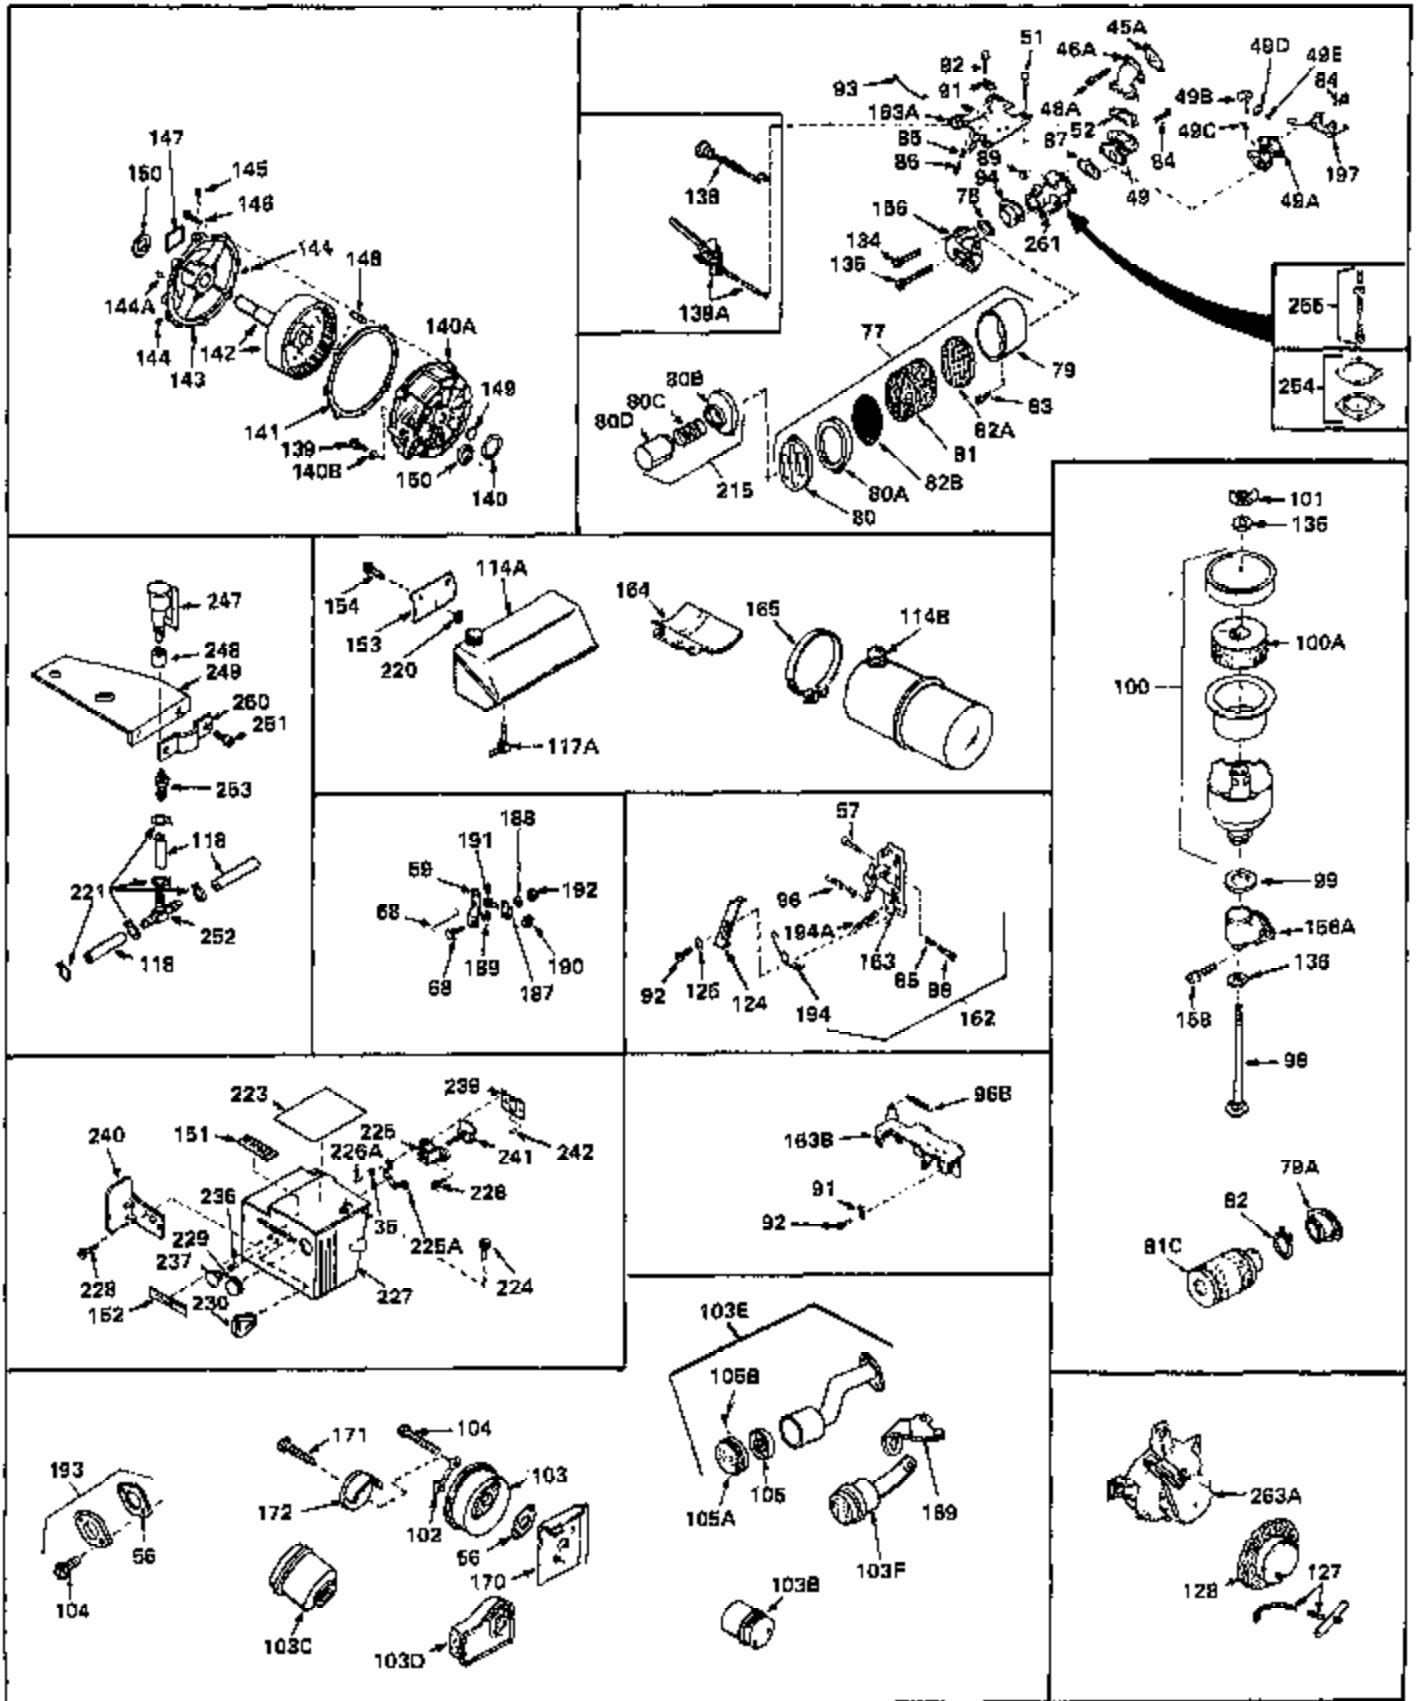

Ref #	Part Number	Qty	Description
36	8269	0	Washer
45A	30188	0	Gasket, Intake pipe
46A	31429	0	Pipe, Upper intake
48A	650451	0	Screw
49	31430	0	Pipe, Lower intake
51	650454	0	Screw, Fil. flex hd. 1/4-20 x 3/4
52	31340	0	Gasket, Intake pipe
56	30081	0	Gasket, Exhaust
57	28942	0	Screw
57	30091	0	Screw, Hex slotted washer hd., 8-32 x 1/2
57	30200	0	Screw
59	31336	0	Lever, Governor
68	650548	0	Screw, Hex washer hd., 8-32 x 5/16
77	31545	0	Cleaner Assy., Air
78	27272	0	Gasket, Air cleaner
79	450208	0	Body, Air cleaner
80	32302	0	Cover, Air cleaner
80C	450150	0	Spring, Pre-cleaner
80D	450124	0	Bag, Pre-cleaner
81	29961	0	Element, Air cleaner
82A	29962	0	Screen, Air cleaner
83	28820	0	Screw
83	650163	0	Screw, Fil. hd. Sems, 10-32 x 7/8
83	650399	0	Screw, Phil. fil. hd. Sems, 10-32 x 5/8
83	650709	0	Screw
84	30564	0	Screw
84	6201	0	Screw
84	6202	0	Screw
84	650551	0	Screw, Hex hd. cap, 1/4-28 x 1-1/4
85	28564	0	Spring, Compression
85	31342	0	Spring, Compression
85	32924	0	Spring, Compression
86	29500	0	Screw, Fil. hd. mach., Sems, 8-32 x 3/4
86	650549	0	Screw
86	650688	0	Screw, Hex hd., 10-32 x 1-5/16" (Drilled
87	31688	0	Gasket, Carburetor (1/8 thick)
89	29752	0	Nut
91	27793	0	Clip, Conduit
92	28942	0	Screw
96	31349	0	Spring, Extension
101	9577	0	Nut, Wing, 10-24
102	30083	0	Plate, Locking
103F	33288	0	Muffler
103	30996	0	Muffler
104	27182	0	Screw, Hex hd. cap, 1/4-20 x 3-3/8
104	650253	0	Screw, Hex hd. cap, 1/4-20 x 2-1/4
104	650327	0	Screw, Fil slotted hd. Sems, 114-20 x 2-1/2
104	650493	0	Screw, Hex hd. Sems, 1/4-20 x 1-3/4
104	650561	0	Screw
104	650599	0	Screw, Hex hd. cap, Sems, 1/4-20 x 1-1/2
104	650795	0	Screw, Hex hd. cap, Sems, 1/4-20 x 2-5/16
105	33171	0	Screen, Muffler
105A	33172	0	Cover, Muffler
105B	650578	0	Screw
117A	28584	0	Strainer & Elbow
118	29774	0	Line, Fuel (Braided 8.25")
118	30705	0	Line, Fuel (Braided 16")
118	30962	0	Line, Fuel (Braided 32")