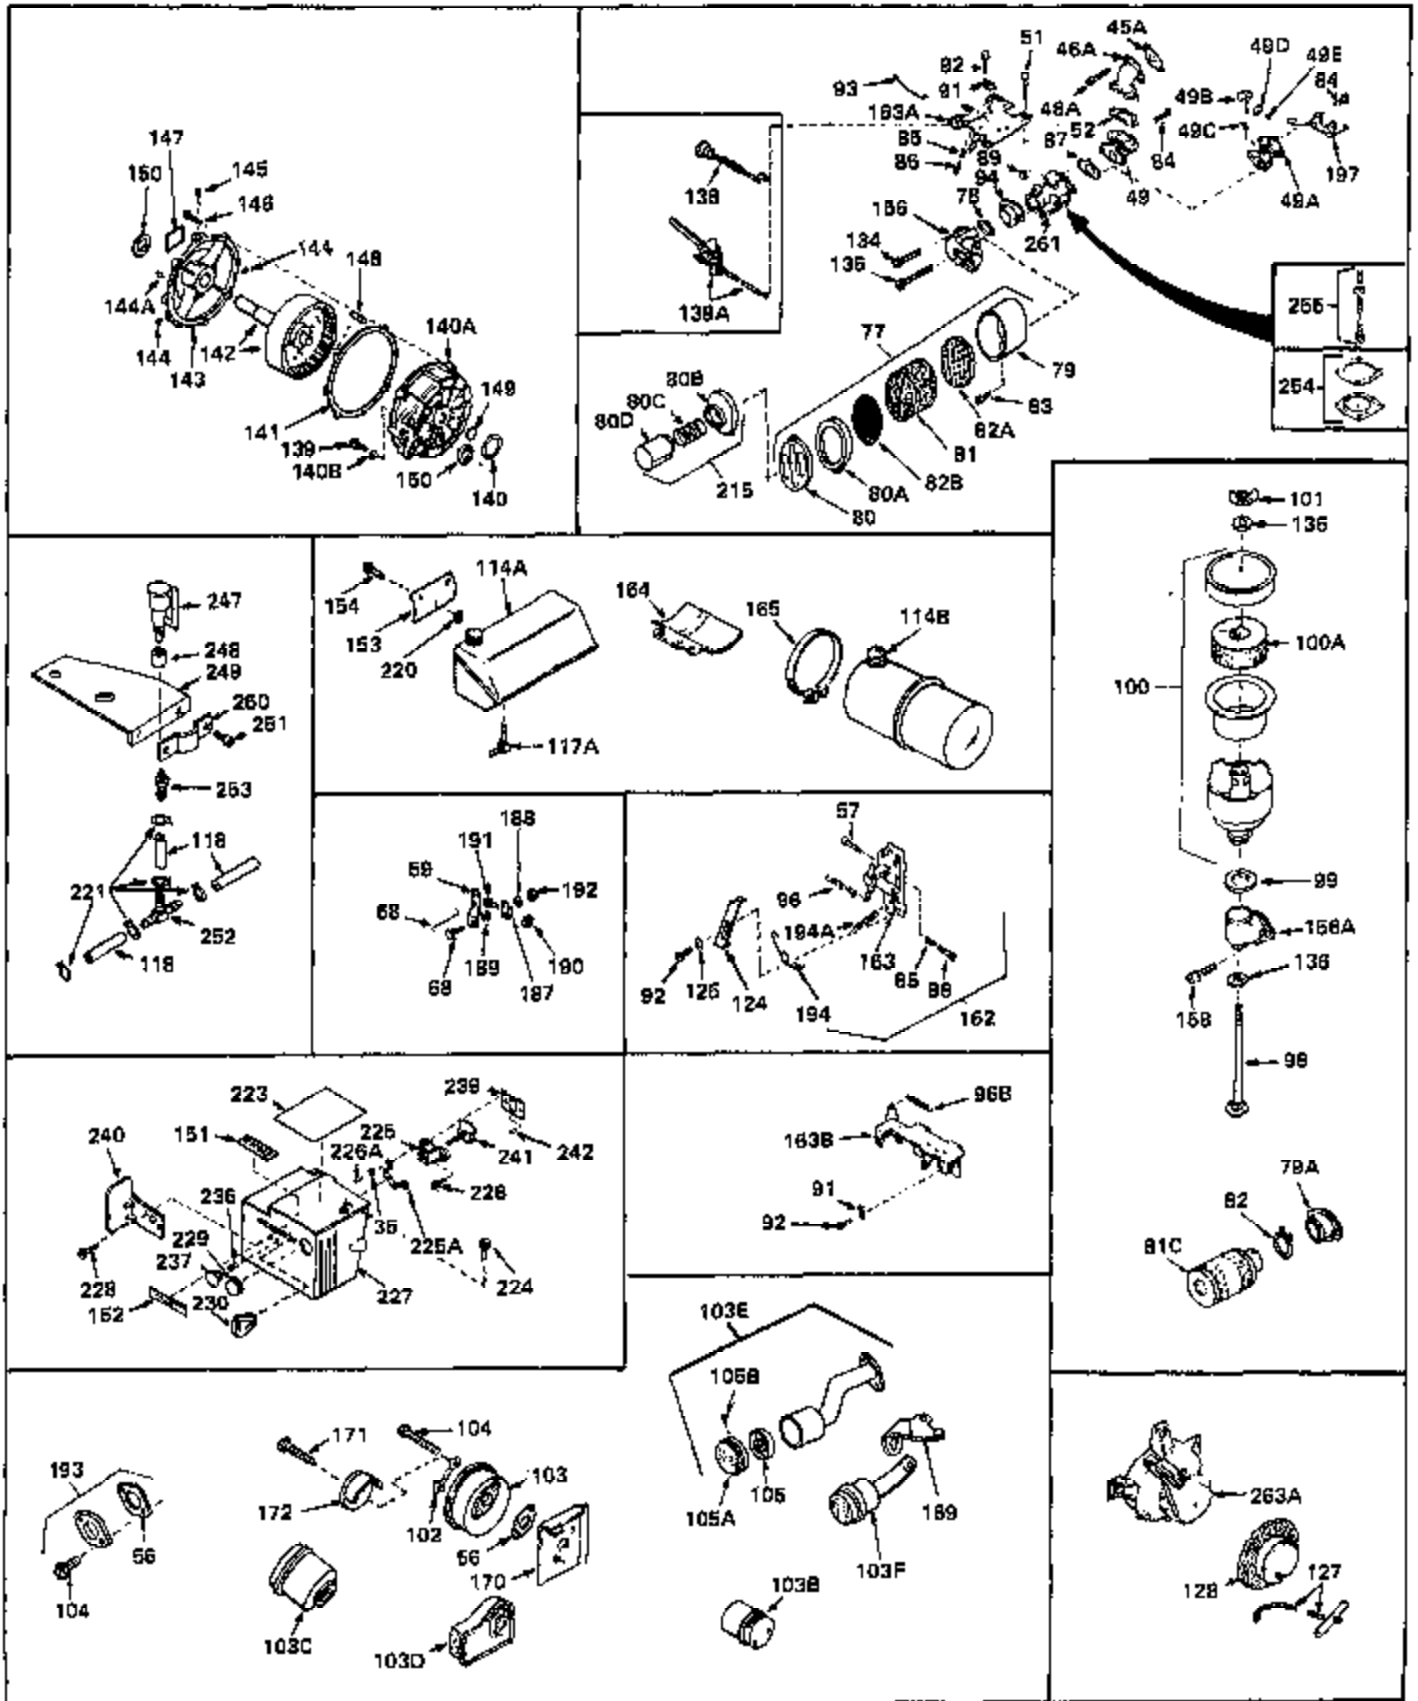

Ref #	Part Number	Qty	Description
36	8269	0	Washer
45A	30188	0	Gasket, Intake pipe
48A	650451	0	Screw
51	650454	0	Screw, Fil. flex hd. 1/4-20 x 3/4
57	28942	0	Screw
57	30091	0	Screw, Hex slotted washer hd., 8-32 x 1/2
57	30200	0	Screw
59	31510	0	Lever, Governor
68	650548	0	Screw, Hex washer hd., 8-32 x 5/16
77	31545	0	Cleaner Assy., Air
78	27272	0	Gasket, Air cleaner
80C	450150	0	Spring, Pre-cleaner
80D	450124	0	Bag, Pre-cleaner
82A	29962	0	Screen, Air cleaner
83	650399	0	Screw, Phil. fil. hd. Sems, 10-32 x 5/8
83	650709	0	Screw
83	28820	0	Screw
83	650163	0	Screw, Fil. hd. Sems, 10-32 x 7/8
84	30564	0	Screw
84	6201	0	Screw
84	6202	0	Screw
84	650551	0	Screw, Hex hd. cap, 1/4-28 x 1-1/4
85	28564	0	Spring, Compression
85	31342	0	Spring, Compression
85	32924	0	Spring, Compression
86	29500	0	Screw, Fil. hd. mach., Sems, 8-32 x 3/4
86	650549	0	Screw
86	650688	0	Screw, Hex hd., 10-32 x 1-5/16" (Drilled
87	26756	0	Gasket, Carburetor
89	29752	0	Nut
91	27793	0	Clip, Conduit
92	28942	0	Screw
101	9577	0	Nut, Wing, 10-24
102	30083	0	Plate, Locking
103F	33288	0	Muffler
104	27182	0	Screw, Hex hd. cap, 1/4-20 x 3-3/8
104	650253	0	Screw, Hex hd. cap, 1/4-20 x 2-1/4
104	650327	0	Screw, Fil slotted hd. Sems, 114-20 x 2-1/2
104	650493	0	Screw, Hex hd. Sems, 1/4-20 x 1-3/4
104	650561	0	Screw
104	650599	0	Screw, Hex hd. cap, Sems, 1/4-20 x 1-1/2
104	650795	0	Screw, Hex hd. cap, Sems, 1/4-20 x 2-5/16
105B	650578	0	Screw
105A	33172	0	Cover, Muffler
105	33171	0	Screen, Muffler
117A	28584	0	Strainer & Elbow
118	29774	0	Line, Fuel (Braided 8.25")
118	30705	0	Line, Fuel (Braided 16")
118	30962	0	Line, Fuel (Braided 32")
127	590343	0	Rope & Handle Assy., Starter
128	30892	0	Pulley, Rope starter
134	650163	0	Screw, Fil. hd. Sems, 10-32 x 7/8
135	650520	0	Screw
135	650544	0	Screw, Pan flex hd., 10-24 x 7/8
136	27183	0	Washer, Fiber
136	31905	0	Washer, Paper
138A	24522	0	Control, Throttle
138	30985	0	Control, Throttle