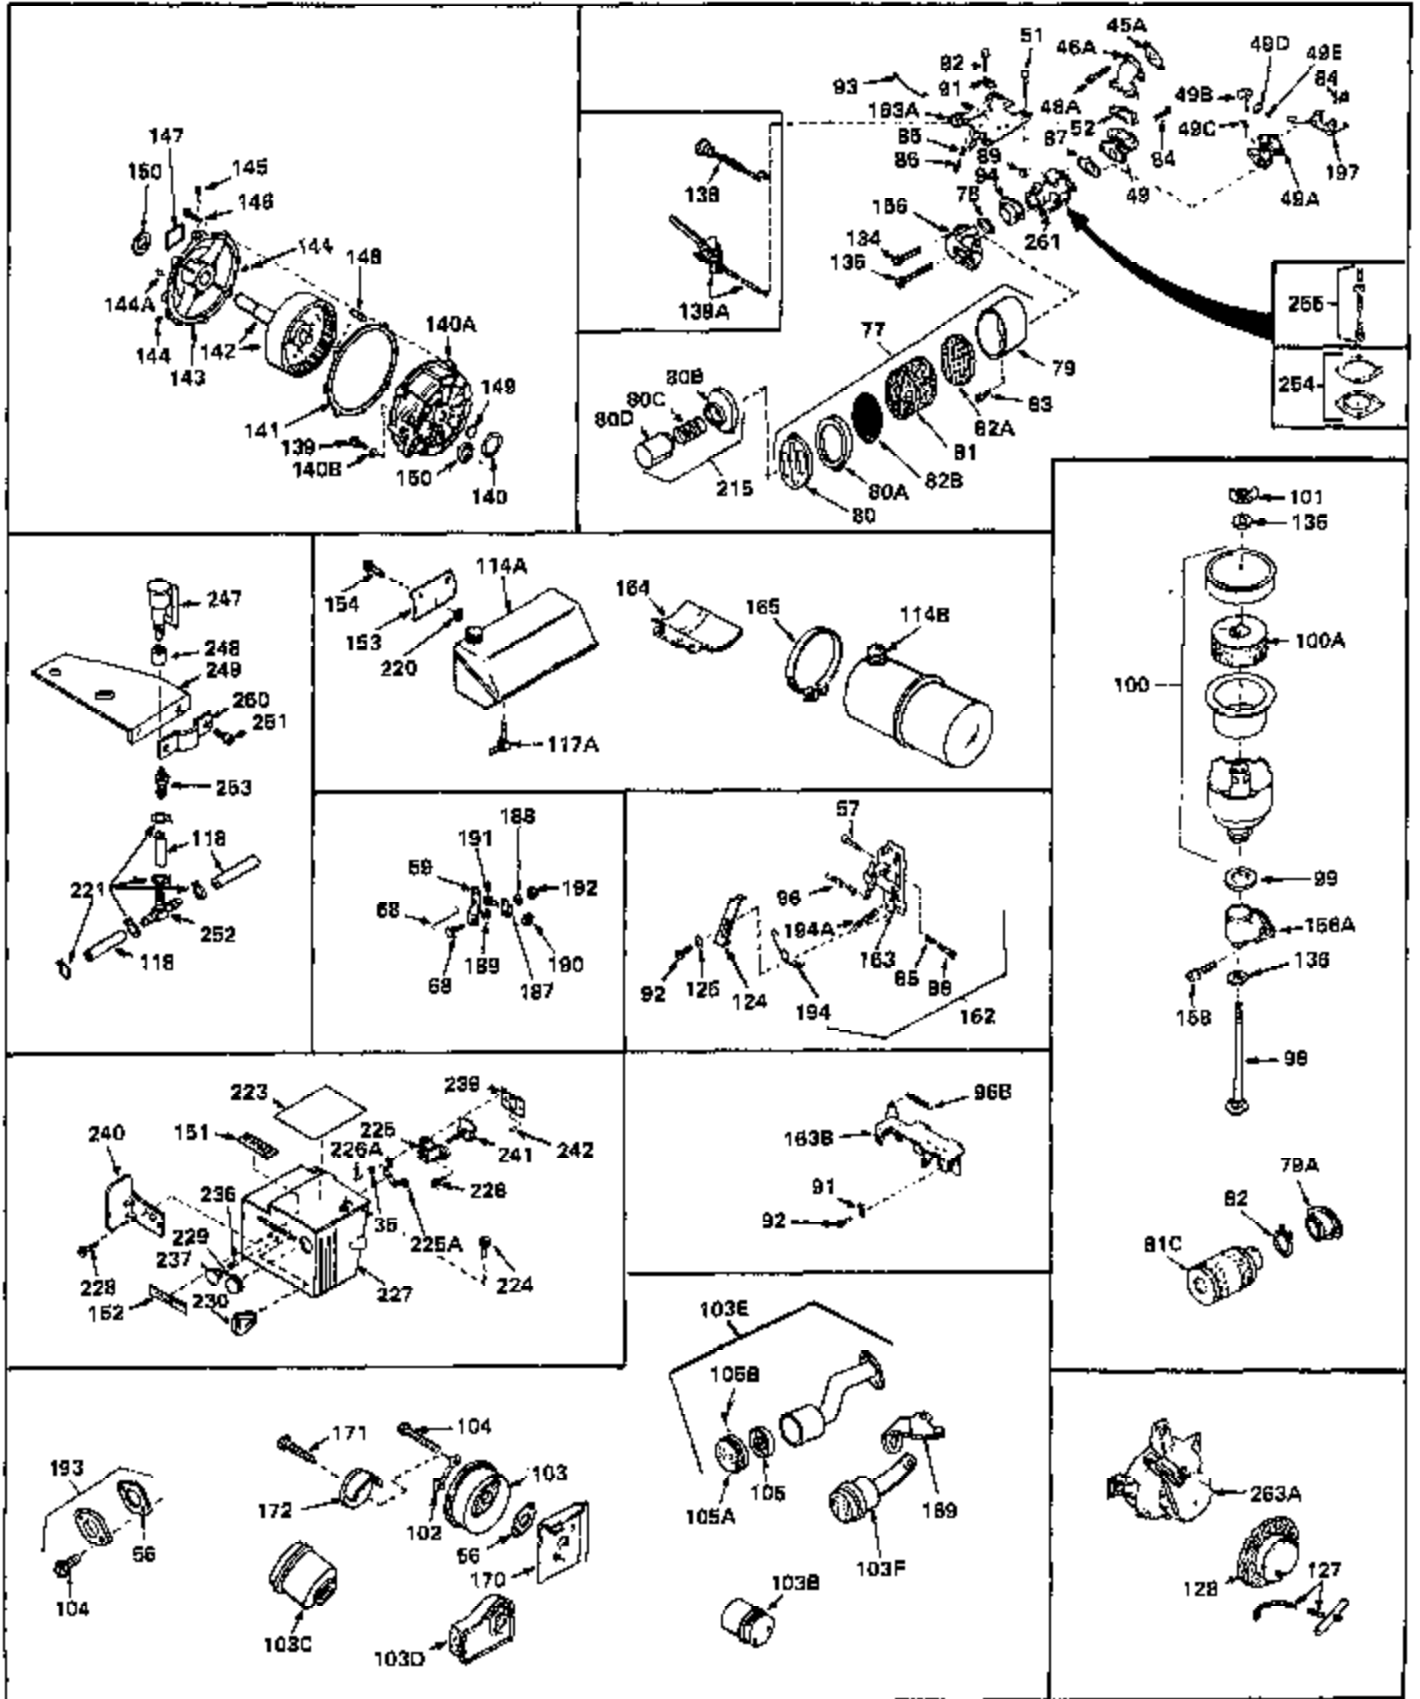

Ref #	Part Number	Qty	Description
36	8269	0	Washer
45A	30188	0	Gasket, Intake pipe
48A	650451	0	Screw
51	650454	0	Screw, Fil. flex hd. 1/4-20 x 3/4
57	28942	0	Screw
57	30091	0	Screw, Hex slotted washer hd., 8-32 x 1/2
57	30200	0	Screw
59	31510	0	Lever, Governor
68	650548	0	Screw, Hex washer hd., 8-32 x 5/16
77	31545	0	Cleaner Assy., Air
78	27272	0	Gasket, Air cleaner
80D	450124	0	Bag, Pre-cleaner
80C	450150	0	Spring, Pre-cleaner
82A	29962	0	Screen, Air cleaner
83	650163	0	Screw, Fil. hd. Sems, 10-32 x 7/8
83	650399	0	Screw, Phil. fil. hd. Sems, 10-32 x 5/8
83	650709	0	Screw
83	28820	0	Screw
84	30564	0	Screw
84	6201	0	Screw
84	6202	0	Screw
84	650551	0	Screw, Hex hd. cap, 1/4-28 x 1-1/4
85	28564	0	Spring, Compression
85	31342	0	Spring, Compression
85	32924	0	Spring, Compression
86	29500	0	Screw, Fil. hd. mach., Sems, 8-32 x 3/4
86	650549	0	Screw
86	650688	0	Screw, Hex hd., 10-32 x 1-5/16" (Drilled
87	26756	0	Gasket, Carburetor
89	29752	0	Nut
91	27793	0	Clip, Conduit
92	28942	0	Screw
96B	31426	0	Spring, Extension
101	9577	0	Nut, Wing, 10-24
102	30083	0	Plate, Locking
103F	33288	0	Muffler
104	27182	0	Screw, Hex hd. cap, 1/4-20 x 3-3/8
104	650253	0	Screw, Hex hd. cap, 1/4-20 x 2-1/4
104	650327	0	Screw, Fil slotted hd. Sems, 114-20 x 2-1/2
104	650493	0	Screw, Hex hd. Sems, 1/4-20 x 1-3/4
104	650561	0	Screw
104	650599	0	Screw, Hex hd. cap, Sems, 1/4-20 x 1-1/2
104	650795	0	Screw, Hex hd. cap, Sems, 1/4-20 x 2-5/16
105A	33172	0	Cover, Muffler
105	33171	0	Screen, Muffler
105B	650578	0	Screw
117A	28584	0	Strainer & Elbow
118	29774	0	Line, Fuel (Braided 8.25")
118	30705	0	Line, Fuel (Braided 16")
118	30962	0	Line, Fuel (Braided 32")
134	650163	0	Screw, Fil. hd. Sems, 10-32 x 7/8
135	650520	0	Screw
135	650544	0	Screw, Pan flex hd., 10-24 x 7/8
136	27183	0	Washer, Fiber
136	31905	0	Washer, Paper
138	30985	0	Control, Throttle
138A	24522	0	Control, Throttle
139	28454	0	Screw