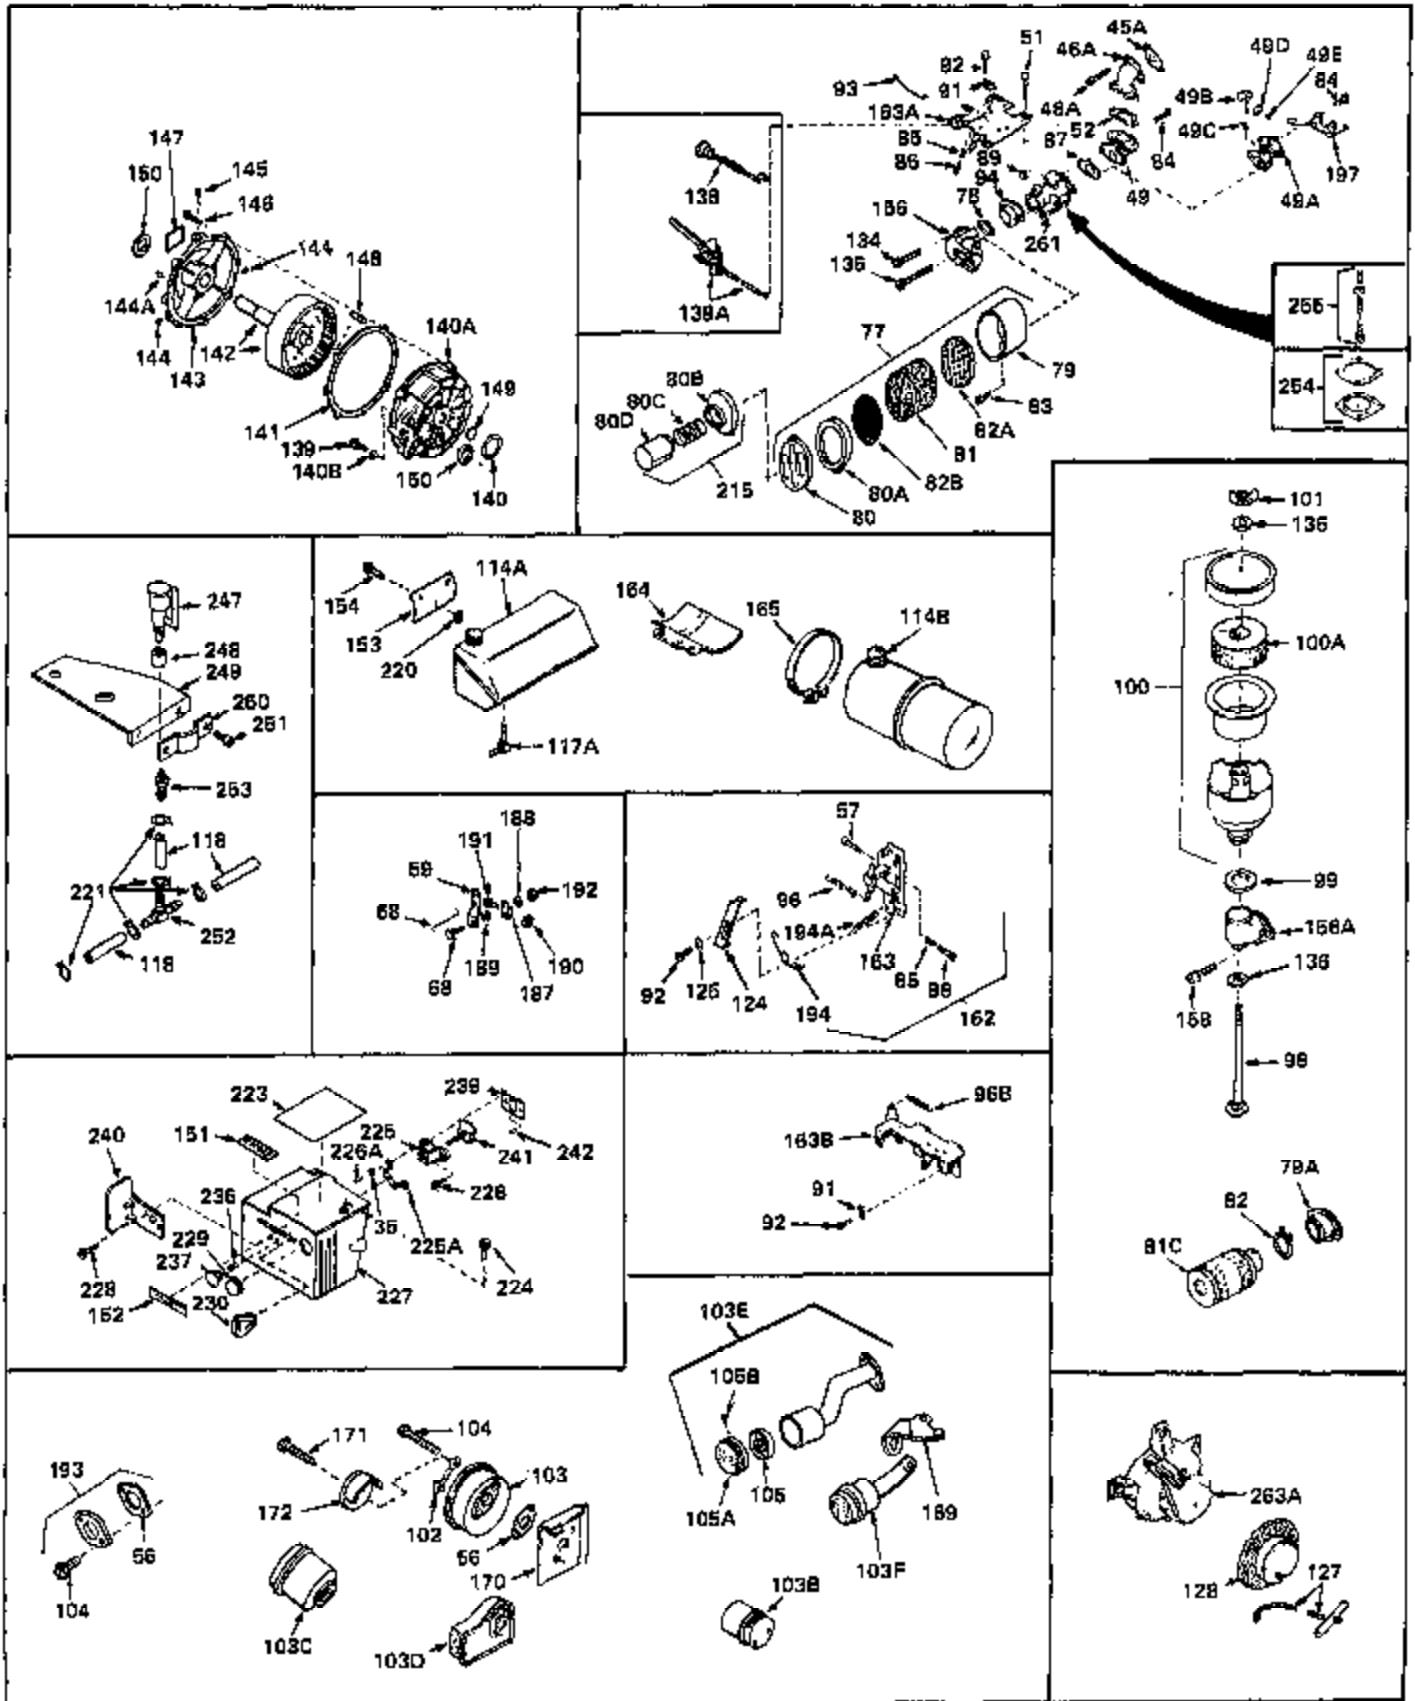

Ref #	Part Number	Qty	Description
233	31427	0	Decal, H.P. (2-1/2 H.P.)
234	590417	0	Screen, Starter cup
234A	590416	0	Cup, Starter
235	28942	0	Screw
235	30200	0	Screw
238	28545	0	Grommet, Plastic
243	30879	0	Bracket, Toggle switch
244	610164	0	Switch, Toggle
257	631021	0	Inlet Needle, Seat & Clip Assy.
259	30547A	0	Contact Assy., Breaker
260	30548A	0	Condenser
261A	631070A	0	Carburetor
261A	631134	0	Carburetor
262	610690A	0	Magneto, Tecumseh
263	590420	0	Starter, Rewind
264	33233	0	Gasket Set