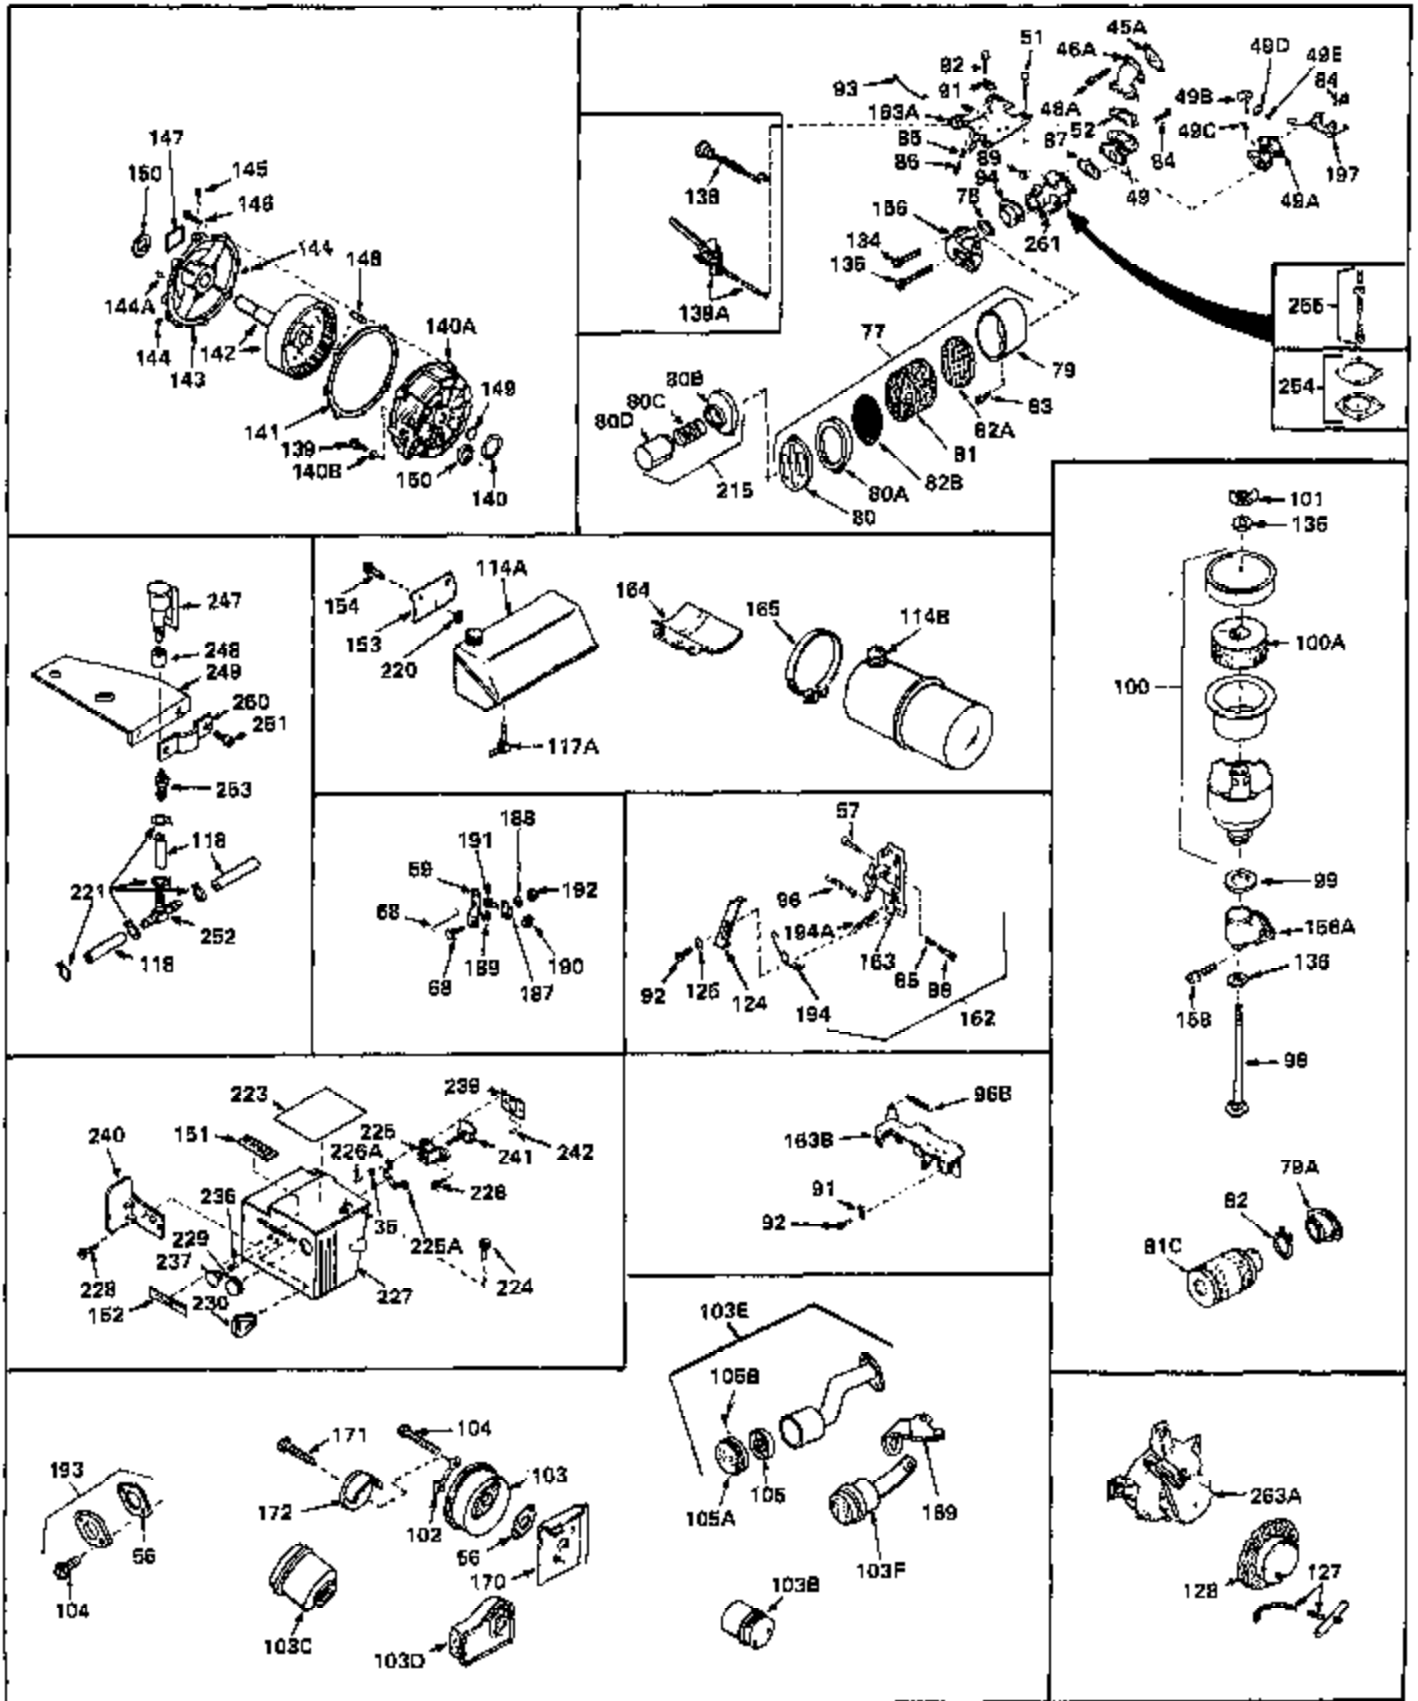

Ref #	Part Number	Qty	Description
36	8269	0	Washer
45A	30188	0	Gasket, Intake pipe
48A	650451	0	Screw
51	650454	0	Screw, Fil. flex hd. 1/4-20 x 3/4
57	28942	0	Screw
57	30091	0	Screw, Hex slotted washer hd., 8-32 x 1/2
57	30200	0	Screw
59	31510	0	Lever, Governor
68	650548	0	Screw, Hex washer hd., 8-32 x 5/16
77	31545	0	Cleaner Assy., Air
78	27272	0	Gasket, Air cleaner
80D	450124	0	Bag, Pre-cleaner
80C	450150	0	Spring, Pre-cleaner
82A	29962	0	Screen, Air cleaner
83	650399	0	Screw, Phil. fil. hd. Sems, 10-32 x 5/8
83	650709	0	Screw
83	28820	0	Screw
83	650163	0	Screw, Fil. hd. Sems, 10-32 x 7/8
84	30564	0	Screw
84	6201	0	Screw
84	6202	0	Screw
84	650551	0	Screw, Hex hd. cap, 1/4-28 x 1-1/4
85	28564	0	Spring, Compression
85	31342	0	Spring, Compression
85	32924	0	Spring, Compression
86	29500	0	Screw, Fil. hd. mach., Sems, 8-32 x 3/4
86	650549	0	Screw
86	650688	0	Screw, Hex hd., 10-32 x 1-5/16" (Drilled
87	26756	0	Gasket, Carburetor
89	29752	0	Nut
91	27793	0	Clip, Conduit
92	28942	0	Screw
96B	31426	0	Spring, Extension
101	9577	0	Nut, Wing, 10-24
102	30083	0	Plate, Locking
103E	33126A	0	Muffler
103F	33288	0	Muffler
104	27182	0	Screw, Hex hd. cap, 1/4-20 x 3-3/8
104	650253	0	Screw, Hex hd. cap, 1/4-20 x 2-1/4
104	650327	0	Screw, Fil slotted hd. Sems, 114-20 x 2-1/2
104	650493	0	Screw, Hex hd. Sems, 1/4-20 x 1-3/4
104	650561	0	Screw
104	650599	0	Screw, Hex hd. cap, Sems, 1/4-20 x 1-1/2
104	650795	0	Screw, Hex hd. cap, Sems, 1/4-20 x 2-5/16
105	33171	0	Screen, Muffler
105B	650578	0	Screw
105A	33172	0	Cover, Muffler
117A	28584	0	Strainer & Elbow
118	29774	0	Line, Fuel (Braided 8.25")
118	30705	0	Line, Fuel (Braided 16")
118	30962	0	Line, Fuel (Braided 32")
134	650163	0	Screw, Fil. hd. Sems, 10-32 x 7/8
135	650520	0	Screw
135	650544	0	Screw, Pan flex hd., 10-24 x 7/8
136	27183	0	Washer, Fiber
136	31905	0	Washer, Paper
138A	24522	0	Control, Throttle
138	30985	0	Control, Throttle