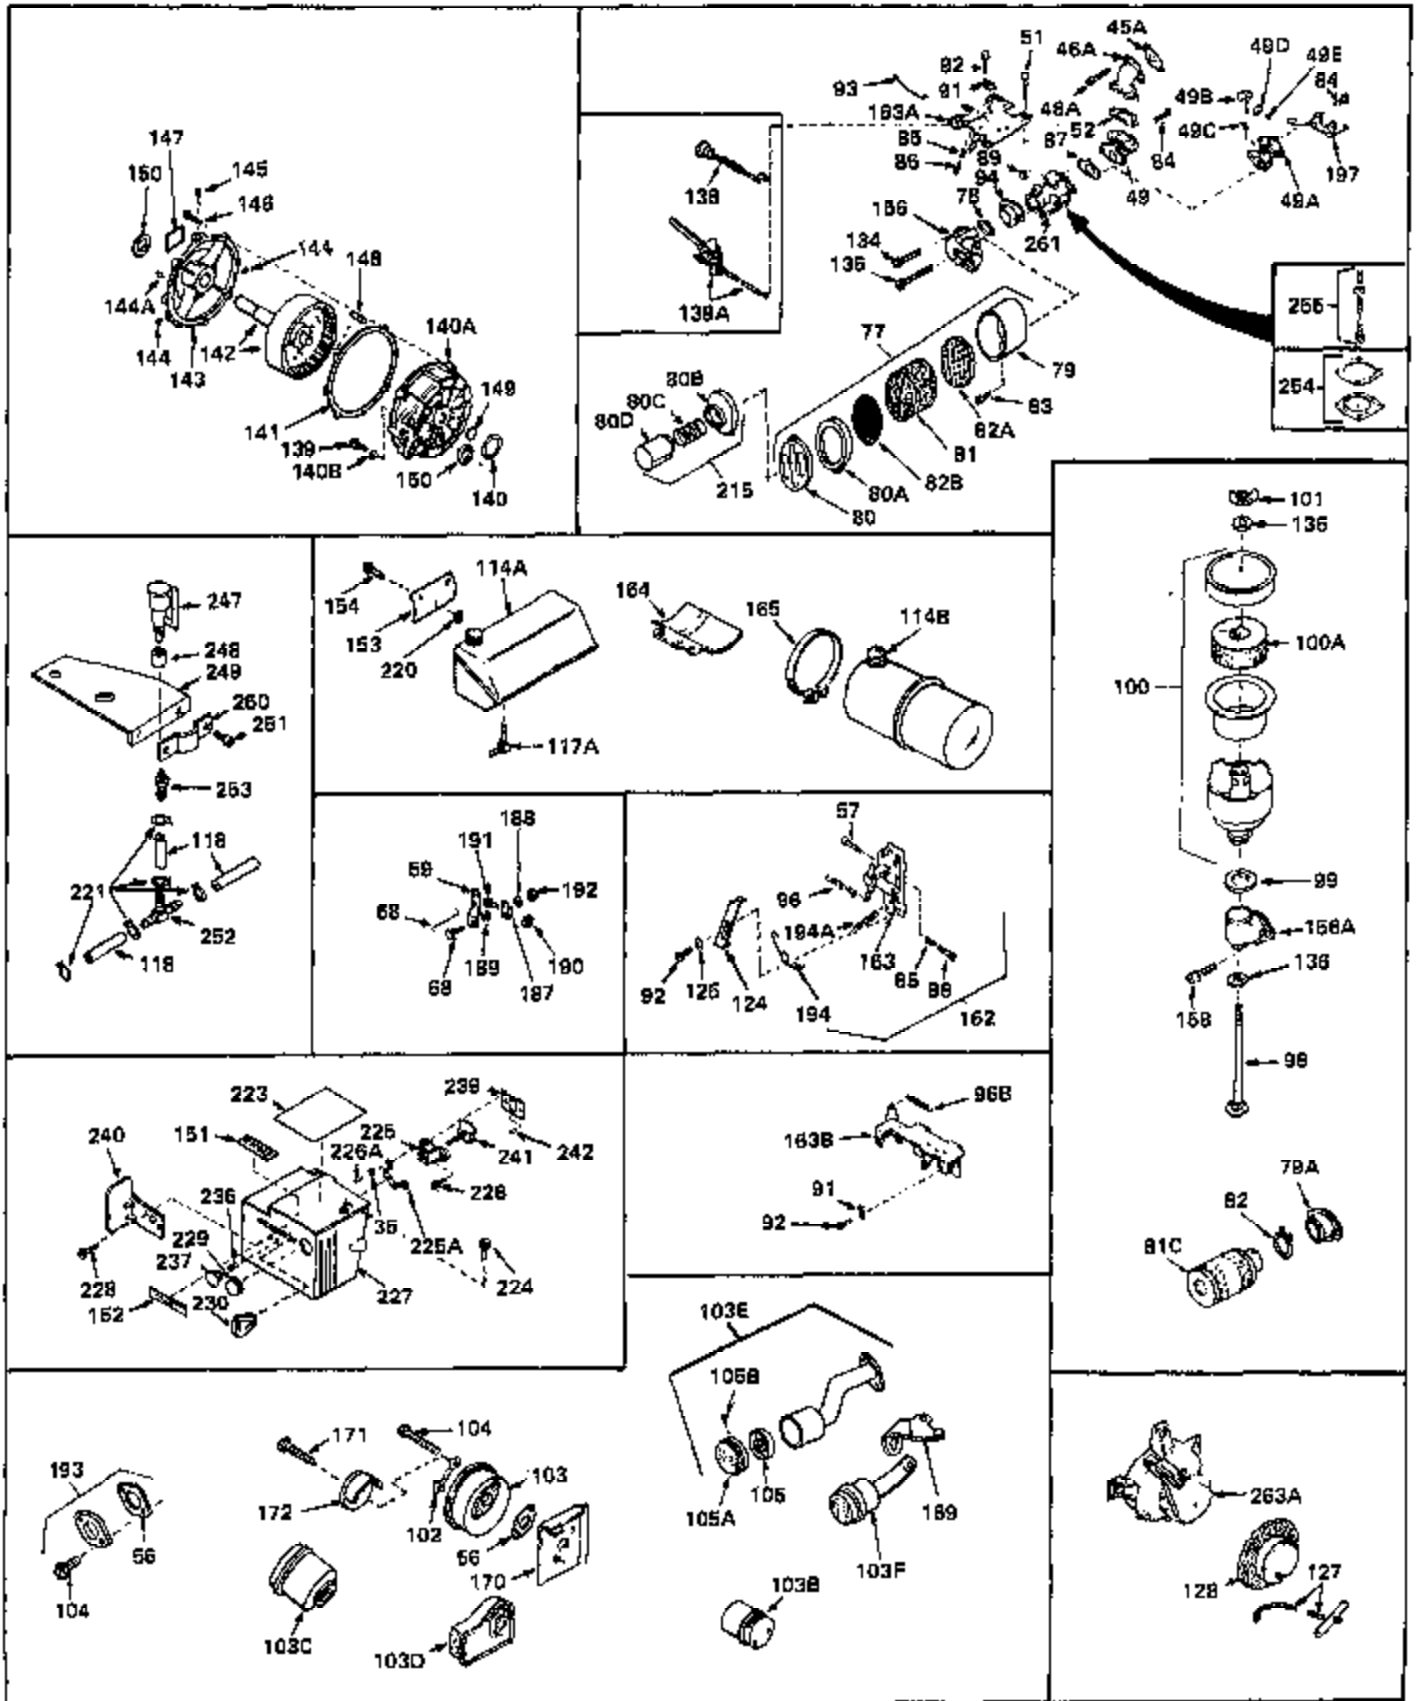

Ref #	Part Number	Qty	Description
231	30968	0	Nipple, Oil (2-1/2")
231	32678	0	Nipple, Oil drain
232	30969	0	Cap, Oil drain
233	28250	0	Decal, H.P. (3 H.P.)
233	30077	0	Decal, H.P. (3-1/2 H.P.)
233	31427	0	Decal, H.P. (2-1/2 H.P.)
234	590417	0	Screen, Starter cup
234A	590416	0	Cup, Starter
235	28942	0	Screw
235	30200	0	Screw
238	28545	0	Grommet, Plastic
243	30879	0	Bracket, Toggle switch
244	610164	0	Switch, Toggle
257	631021	0	Inlet Needle, Seat & Clip Assy.
259	30547A	0	Contact Assy., Breaker
260	30548A	0	Condenser
261A	631134	0	Carburetor
261A	631144	0	Carburetor
262	610690A	0	Magneto, Tecumseh
263	590420	0	Starter, Rewind
264	33233	0	Gasket Set