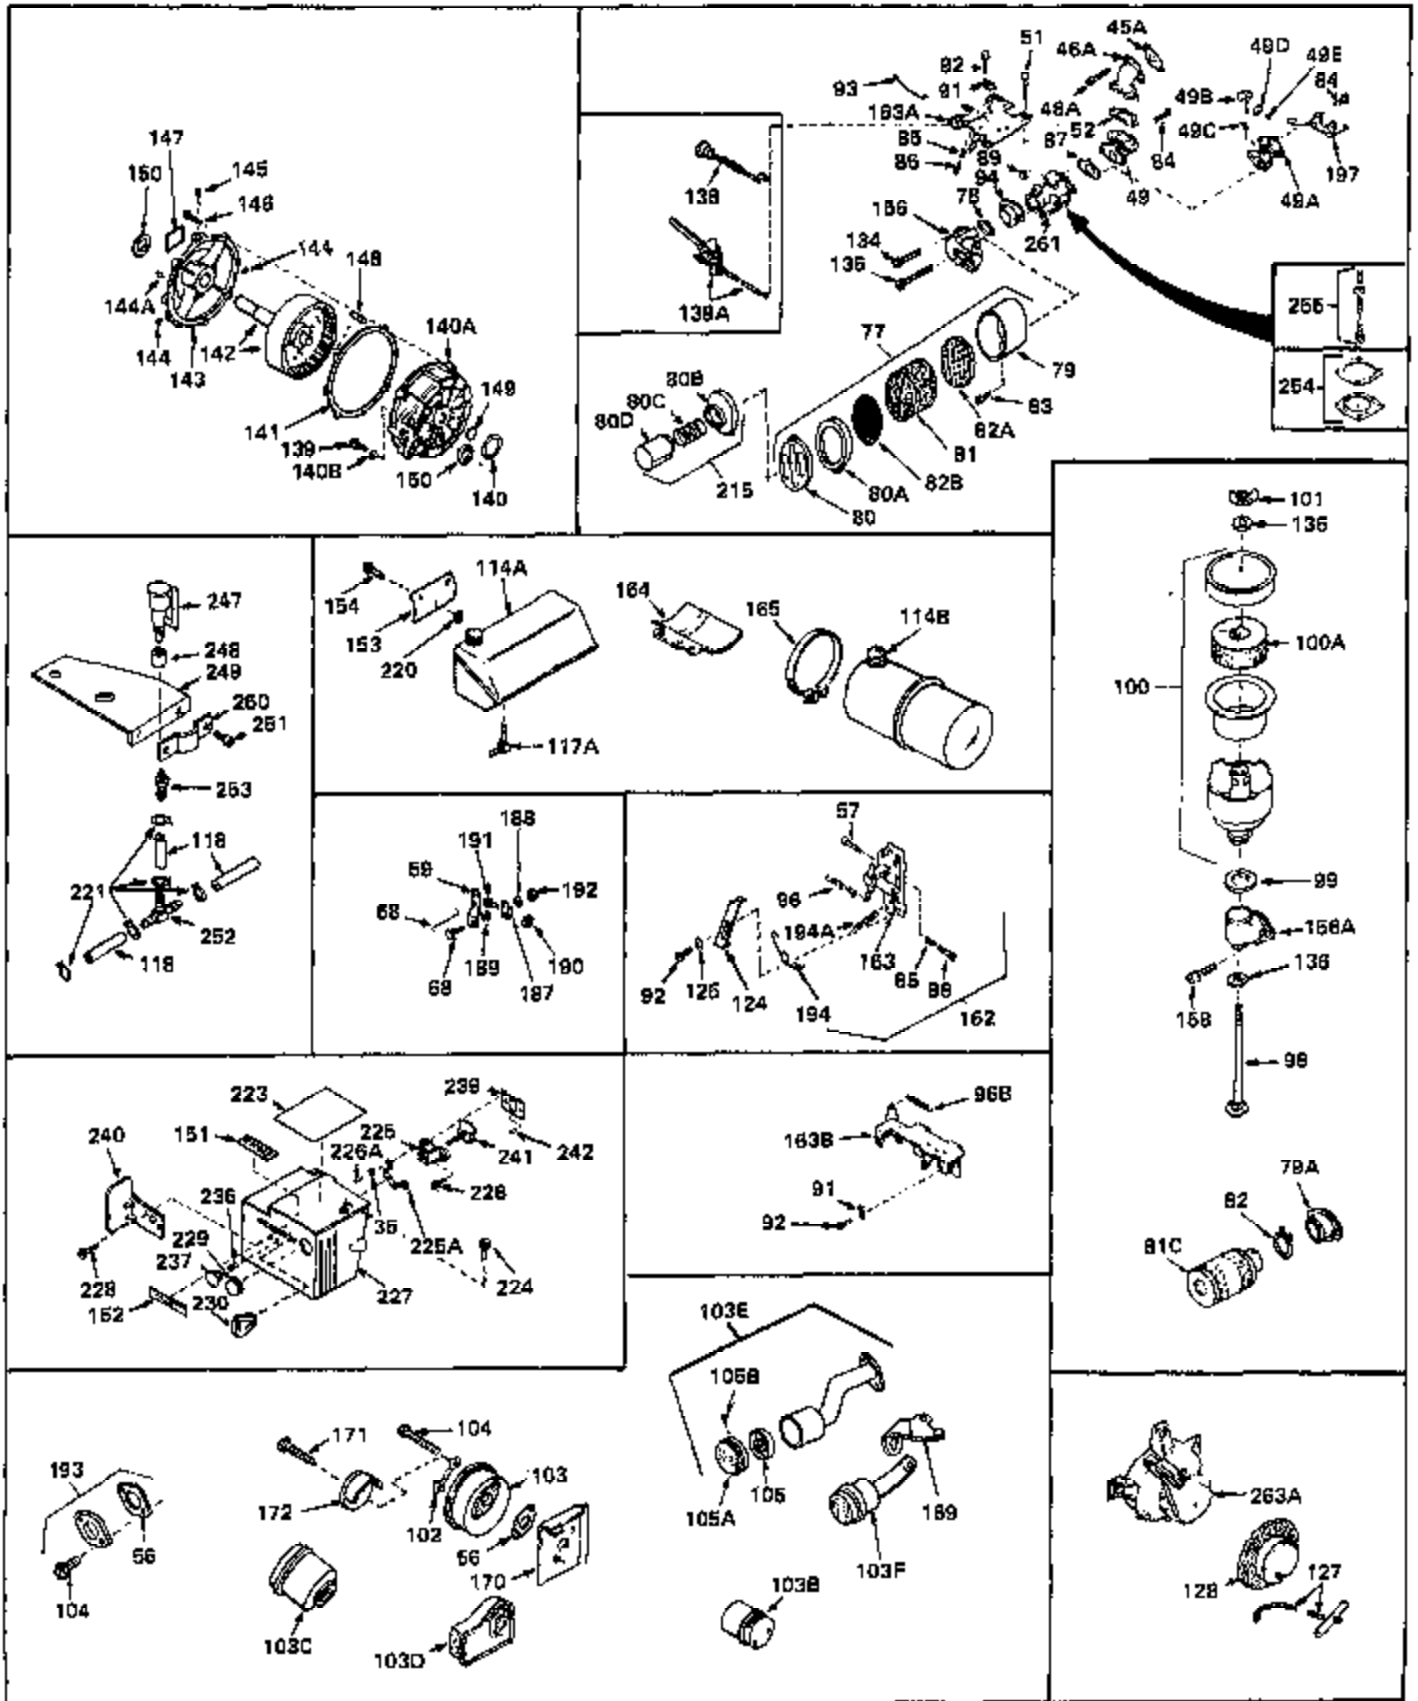

Ref #	Part Number	Qty	Description
231	30968	0	Nipple, Oil (2-1/2")
231	32678	0	Nipple, Oil drain
232	30969	0	Cap, Oil drain
233	28250	0	Decal, H.P. (3 H.P.)
233	30077	0	Decal, H.P. (3-1/2 H.P.)
233	31427	0	Decal, H.P. (2-1/2 H.P.)
235	28942	0	Screw
235	30200	0	Screw
238	28545	0	Grommet, Plastic
243	30879	0	Bracket, Toggle switch
244	610164	0	Switch, Toggle
257	631021	0	Inlet Needle, Seat & Clip Assy.
259	30547A	0	Contact Assy., Breaker
260	30548A	0	Condenser
261A	631070A	0	Carburetor
261A	631134	0	Carburetor
262	610690A	0	Magneto, Tecumseh
264	33233	0	Gasket Set