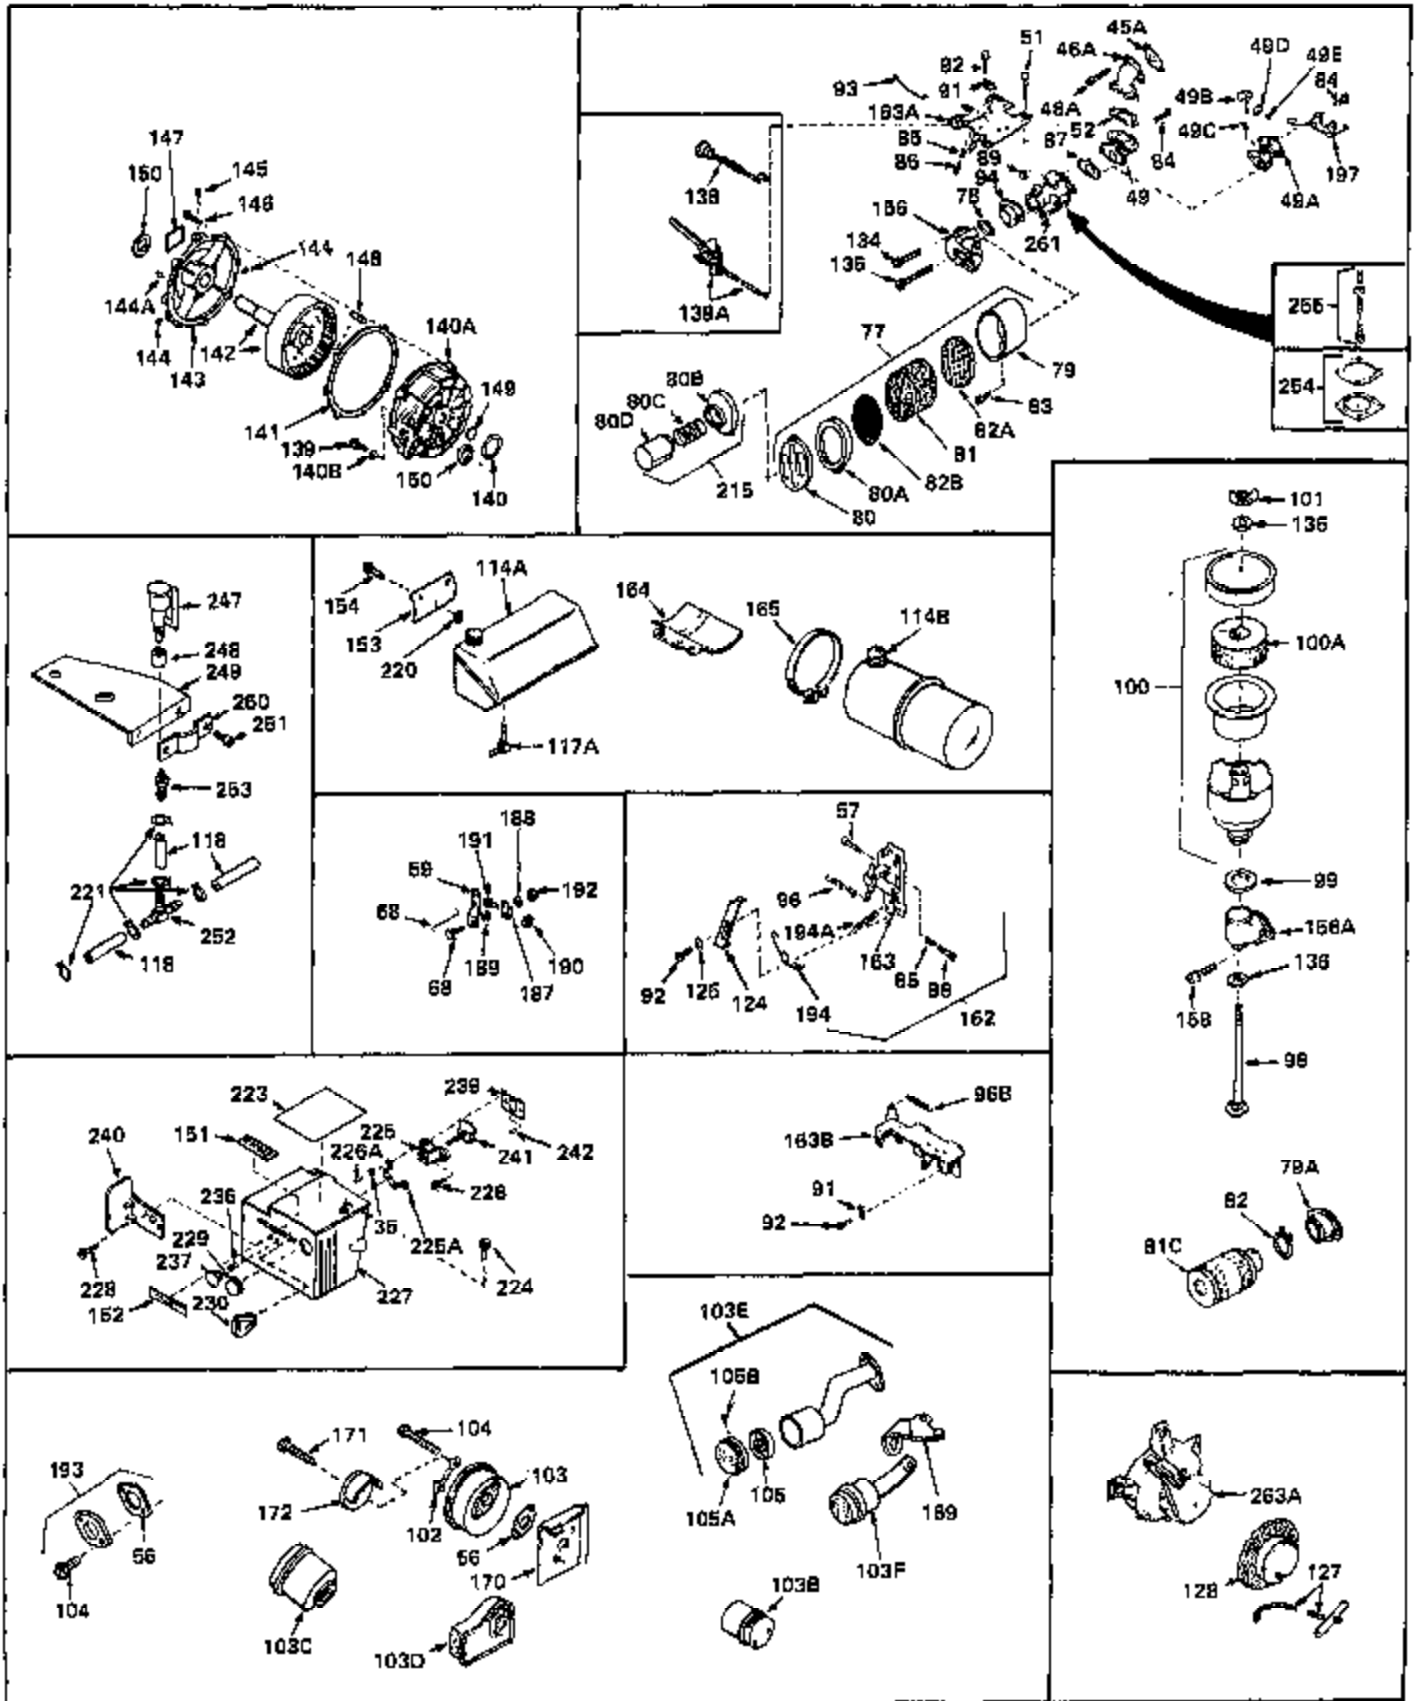

Ref #	Part Number	Qty	Description
36	8269	0	Washer
45A	30188	0	Gasket, Intake pipe
48A	650451	0	Screw
51	650454	0	Screw, Fil. flex hd. 1/4-20 x 3/4
56	30081	0	Gasket, Exhaust
57	28942	0	Screw
57	30091	0	Screw, Hex slotted washer hd., 8-32 x 1/2
57	30200	0	Screw
59	31510	0	Lever, Governor
68	650548	0	Screw, Hex washer hd., 8-32 x 5/16
77	31545	0	Cleaner Assy., Air
78	27272	0	Gasket, Air cleaner
80D	450124	0	Bag, Pre-cleaner
80C	450150	0	Spring, Pre-cleaner
82A	29962	0	Screen, Air cleaner
83	28820	0	Screw
83	650163	0	Screw, Fil. hd. Sems, 10-32 x 7/8
83	650399	0	Screw, Phil. fil. hd. Sems, 10-32 x 5/8
83	650709	0	Screw
84	30564	0	Screw
84	6201	0	Screw
84	6202	0	Screw
84	650551	0	Screw, Hex hd. cap, 1/4-28 x 1-1/4
85	28564	0	Spring, Compression
85	31342	0	Spring, Compression
85	32924	0	Spring, Compression
86	29500	0	Screw, Fil. hd. mach., Sems, 8-32 x 3/4
86	650549	0	Screw
86	650688	0	Screw, Hex hd., 10-32 x 1-5/16" (Drilled
87	26756	0	Gasket, Carburetor
89	29752	0	Nut
91	27793	0	Clip, Conduit
92	28942	0	Screw
96B	31426	0	Spring, Extension
101	9577	0	Nut, Wing, 10-24
102	30083	0	Plate, Locking
103	30996	0	Muffler
103F	33288	0	Muffler
104	27182	0	Screw, Hex hd. cap, 1/4-20 x 3-3/8
104	650253	0	Screw, Hex hd. cap, 1/4-20 x 2-1/4
104	650327	0	Screw, Fil slotted hd. Sems, 114-20 x 2-1/2
104	650493	0	Screw, Hex hd. Sems, 1/4-20 x 1-3/4
104	650561	0	Screw
104	650599	0	Screw, Hex hd. cap, Sems, 1/4-20 x 1-1/2
104	650795	0	Screw, Hex hd. cap, Sems, 1/4-20 x 2-5/16
105B	650578	0	Screw
105A	33172	0	Cover, Muffler
105	33171	0	Screen, Muffler
117A	28584	0	Strainer & Elbow
118	29774	0	Line, Fuel (Braided 8.25")
118	30705	0	Line, Fuel (Braided 16")
118	30962	0	Line, Fuel (Braided 32")
134	650163	0	Screw, Fil. hd. Sems, 10-32 x 7/8
135	650520	0	Screw
135	650544	0	Screw, Pan flex hd., 10-24 x 7/8
136	27183	0	Washer, Fiber
136	31905	0	Washer, Paper
138A	24522	0	Control, Throttle