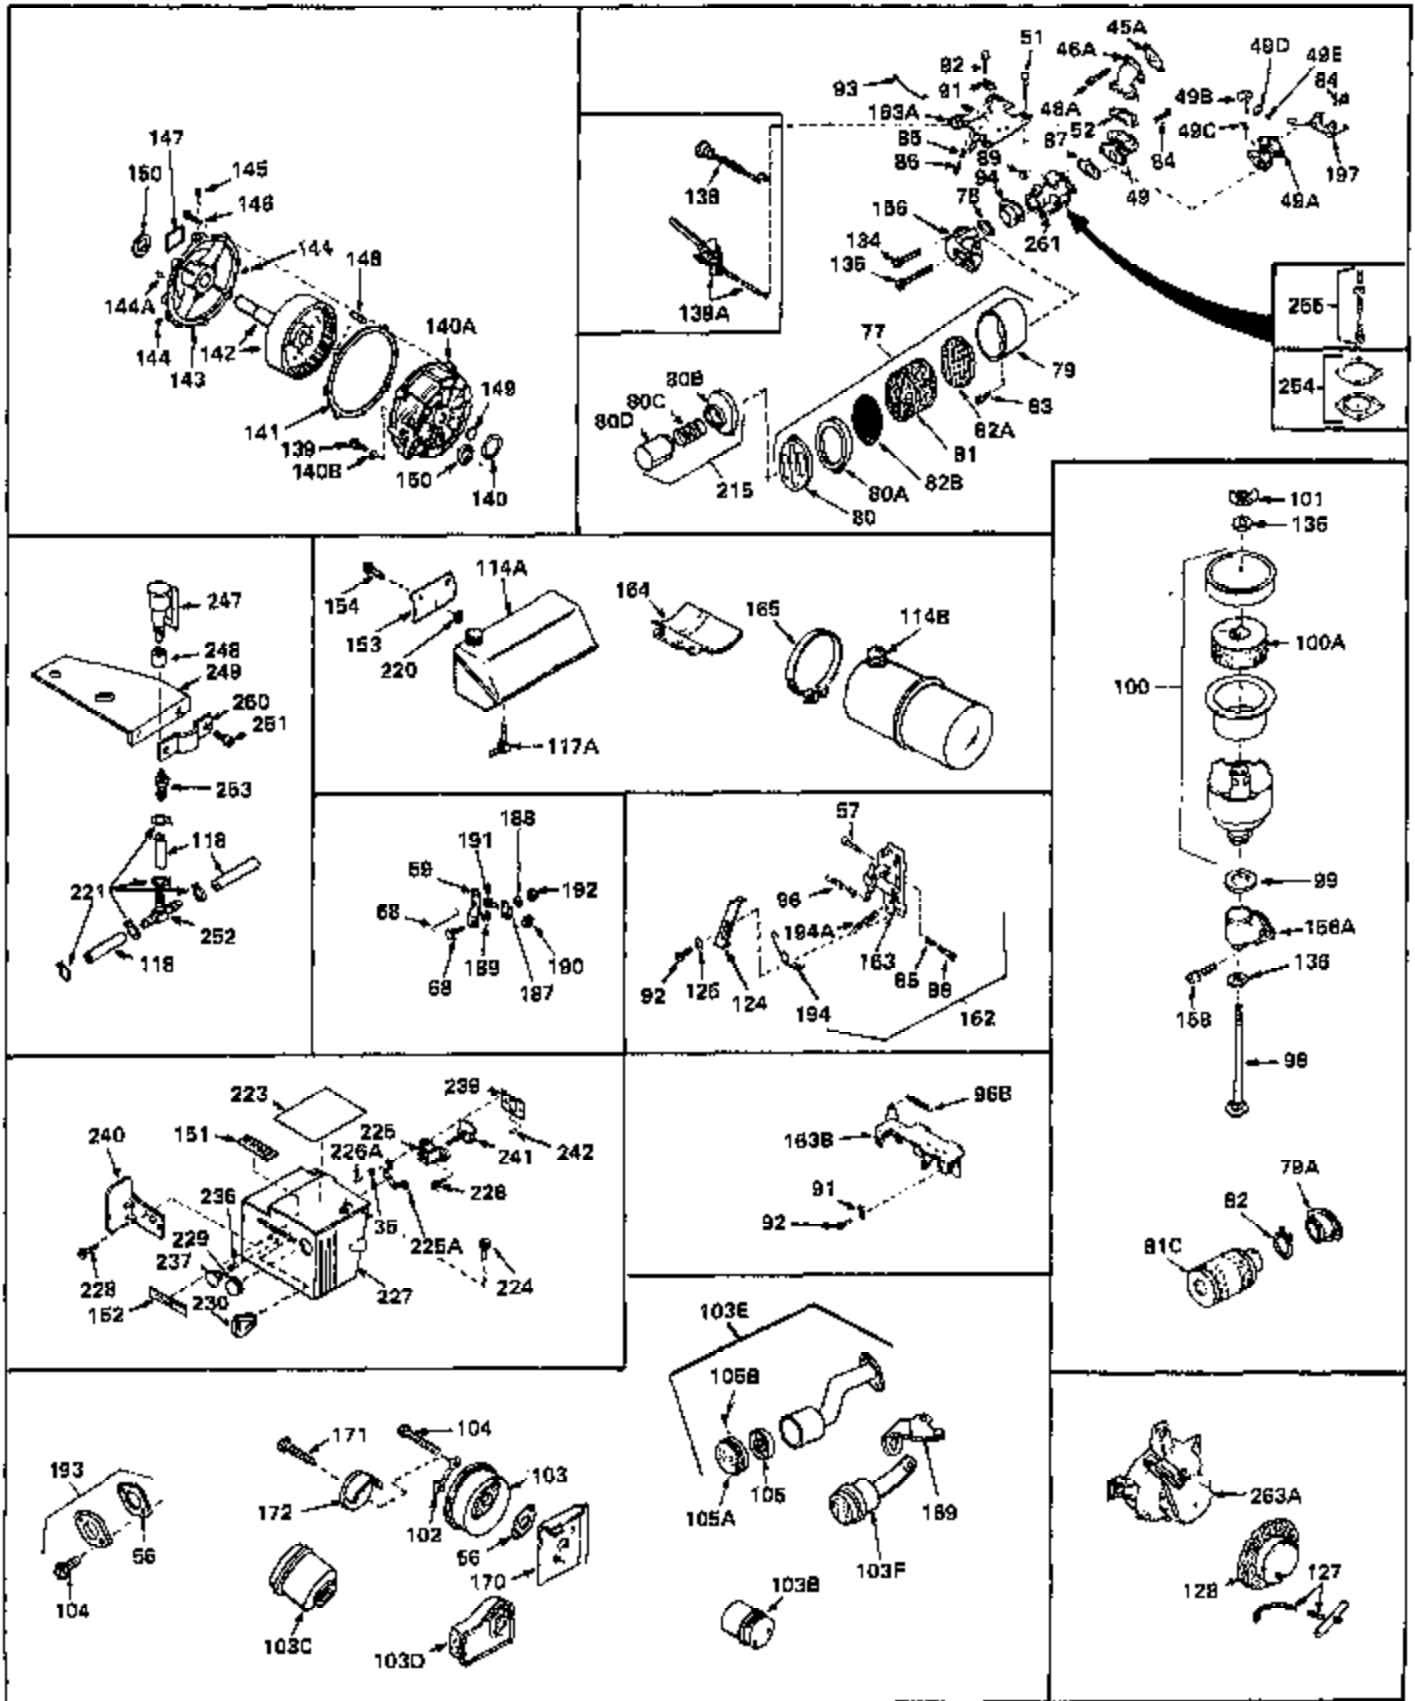

Ref #	Part Number	Qty	Description
234	590417	0	Screen, Starter cup
234A	590416	0	Cup, Starter
235	28942	0	Screw
235	30200	0	Screw
238	28545	0	Grommet, Plastic
243	30879	0	Bracket, Toggle switch
244	610164	0	Switch, Toggle
257	631021	0	Inlet Needle, Seat & Clip Assy.
259	30547A	0	Contact Assy., Breaker
260	30548A	0	Condenser
261A	631134	0	Carburetor
261A	631644	0	Carburetor
262	610690A	0	Magneto, Tecumseh
263	590420	0	Starter, Rewind
264	33233	0	Gasket Set