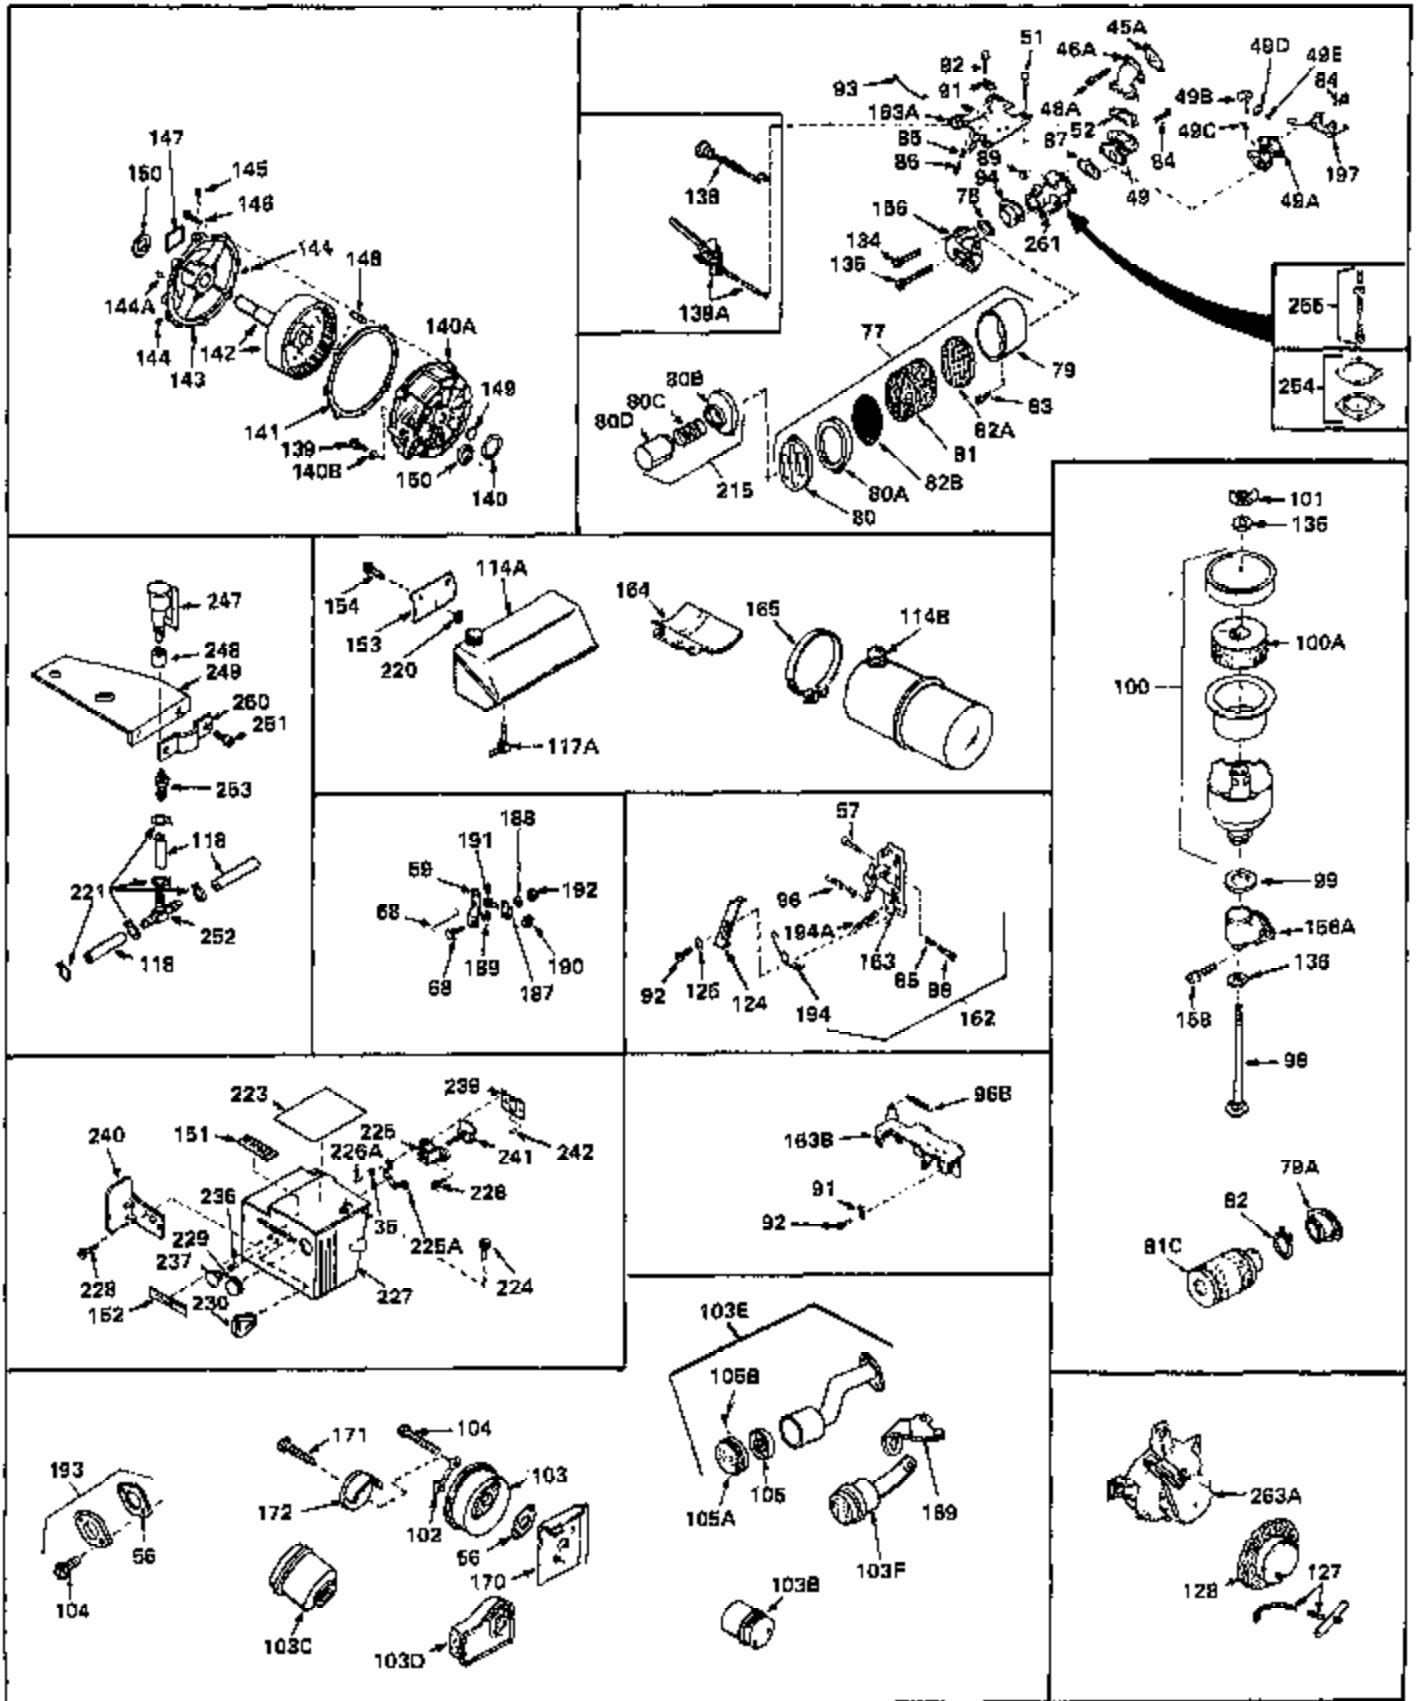

Ref #	Part Number	Qty	Description
36	8269	0	Washer
45A	30188	0	Gasket, Intake pipe
46A	31429	0	Pipe, Upper intake
48A	650451	0	Screw
49	31430	0	Pipe, Lower intake
51	650454	0	Screw, Fil. flex hd. 1/4-20 x 3/4
52	31340	0	Gasket, Intake pipe
56	30081	0	Gasket, Exhaust
57	28942	0	Screw
57	30091	0	Screw, Hex slotted washer hd., 8-32 x 1/2
57	30200	0	Screw
59	31336	0	Lever, Governor
68	650548	0	Screw, Hex washer hd., 8-32 x 5/16
77	31545	0	Cleaner Assy., Air
78	27272	0	Gasket, Air cleaner
79A	32971	0	Adapter, Air cleaner
80D	450124	0	Bag, Pre-cleaner
80C	450150	0	Spring, Pre-cleaner
81C	32972	0	Cleaner, Air
82	32973	0	Clamp, Corbin
82A	29962	0	Screen, Air cleaner
83	28820	0	Screw
83	650163	0	Screw, Fil. hd. Sems, 10-32 x 7/8
83	650399	0	Screw, Phil. fil. hd. Sems, 10-32 x 5/8
83	650709	0	Screw
84	30564	0	Screw
84	6201	0	Screw
84	6202	0	Screw
84	650551	0	Screw, Hex hd. cap, 1/4-28 x 1-1/4
85	28564	0	Spring, Compression
85	31342	0	Spring, Compression
85	32924	0	Spring, Compression
86	29500	0	Screw, Fil. hd. mach., Sems, 8-32 x 3/4
86	650549	0	Screw
86	650688	0	Screw, Hex hd., 10-32 x 1-5/16" (Drilled
87	31688	0	Gasket, Carburetor (1/8 thick)
89	29752	0	Nut
91	27793	0	Clip, Conduit
92	28942	0	Screw
96	31349	0	Spring, Extension
101	9577	0	Nut, Wing, 10-24
102	30083	0	Plate, Locking
103F	33288	0	Muffler
103	30996	0	Muffler
104	27182	0	Screw, Hex hd. cap, 1/4-20 x 3-3/8
104	650253	0	Screw, Hex hd. cap, 1/4-20 x 2-1/4
104	650327	0	Screw, Fil slotted hd. Sems, 114-20 x 2-1/2
104	650493	0	Screw, Hex hd. Sems, 1/4-20 x 1-3/4
104	650561	0	Screw
104	650599	0	Screw, Hex hd. cap, Sems, 1/4-20 x 1-1/2
104	650795	0	Screw, Hex hd. cap, Sems, 1/4-20 x 2-5/16
105	33171	0	Screen, Muffler
105A	33172	0	Cover, Muffler
105B	650578	0	Screw
117A	28584	0	Strainer & Elbow
118	29774	0	Line, Fuel (Braided 8.25")
118	30705	0	Line, Fuel (Braided 16")
118	30962	0	Line, Fuel (Braided 32")