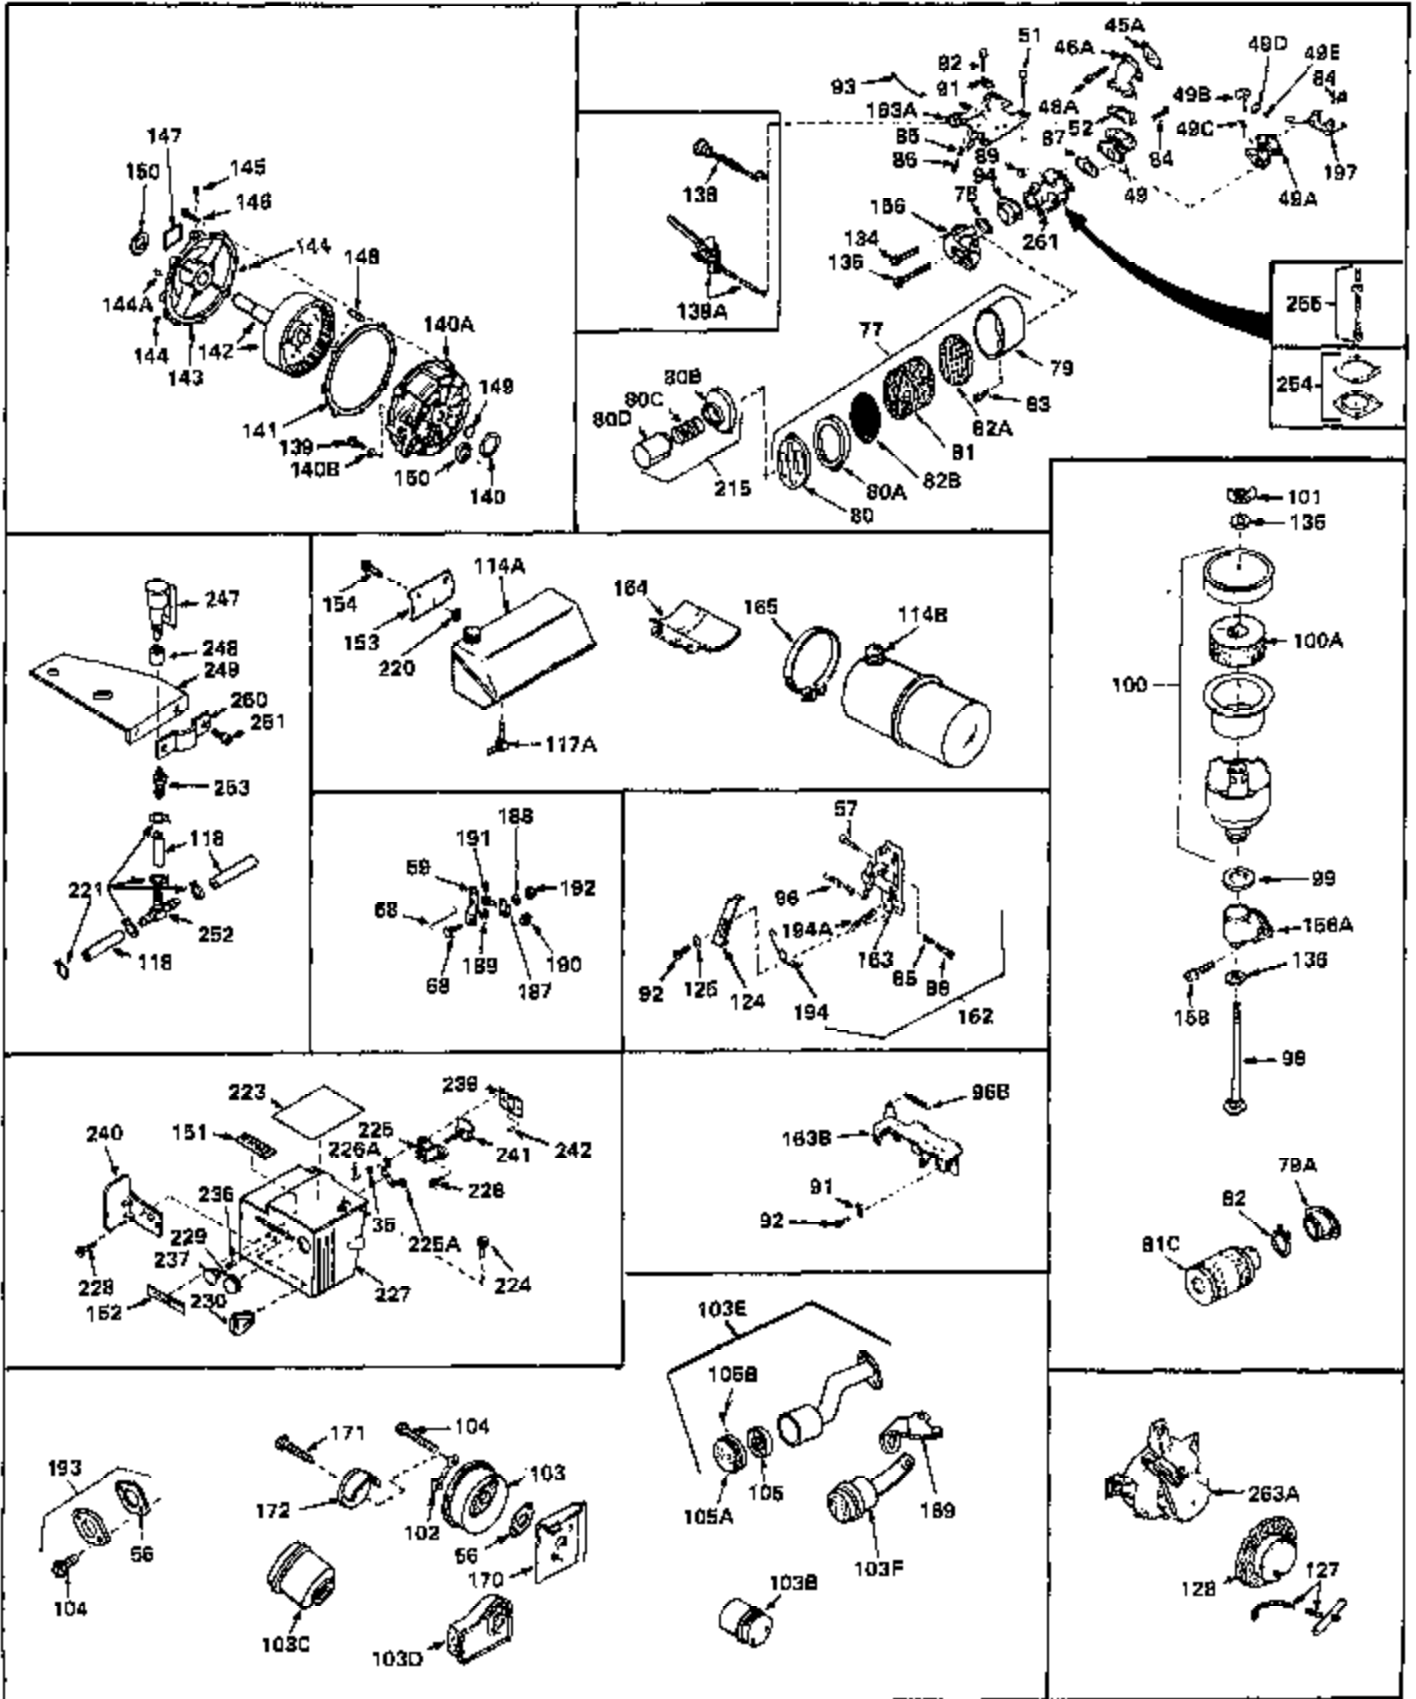

Ref #	Part Number	Qty	Description
234A	590416	0	Cup, Starter
235	28942	0	Screw
235	30200	0	Screw
238	28545	0	Grommet, Plastic
243	30879	0	Bracket, Toggle switch
244	610164	0	Switch, Toggle
257	631021	0	Inlet Needle, Seat & Clip Assy.
259	30547A	0	Contact Assy., Breaker
260	30548A	0	Condenser
261A	631134	0	Carburetor
262	610690A	0	Magneto, Tecumseh
263	590420	0	Starter, Rewind
264	33233	0	Gasket Set