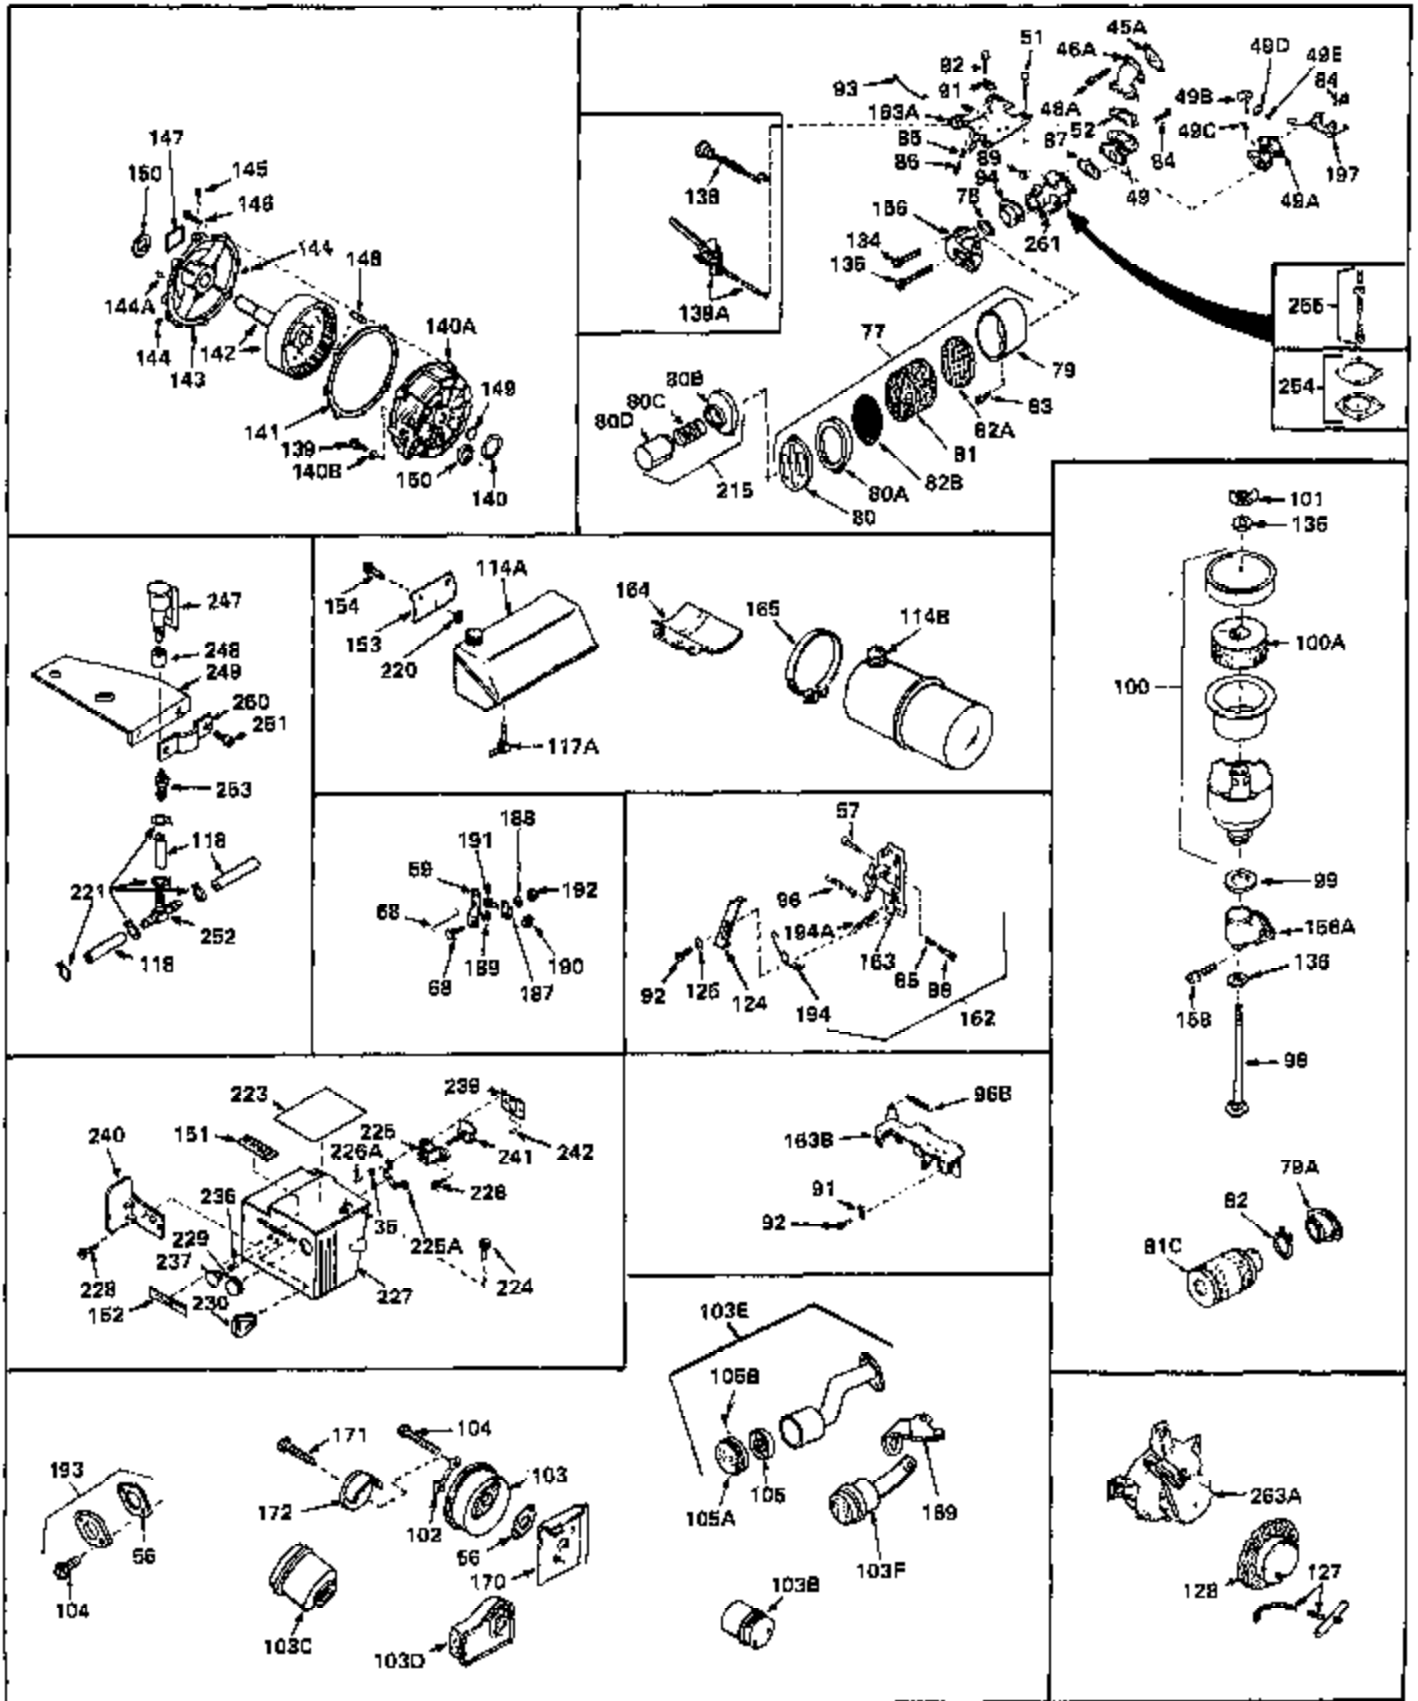

Ref #	Part Number	Qty	Description
234A	590416	0	Cup, Starter
234	590417	0	Screen, Starter cup
235	28942	0	Screw
235	30200	0	Screw
238	28545	0	Grommet, Plastic
243	30879	0	Bracket, Toggle switch
244	610164	0	Switch, Toggle
257	631021	0	Inlet Needle, Seat & Clip Assy.
259	30547A	0	Contact Assy., Breaker
260	30548A	0	Condenser
261A	631070A	0	Carburetor
262	610690A	0	Magneto, Tecumseh
263	590420	0	Starter, Rewind
264	33233	0	Gasket Set