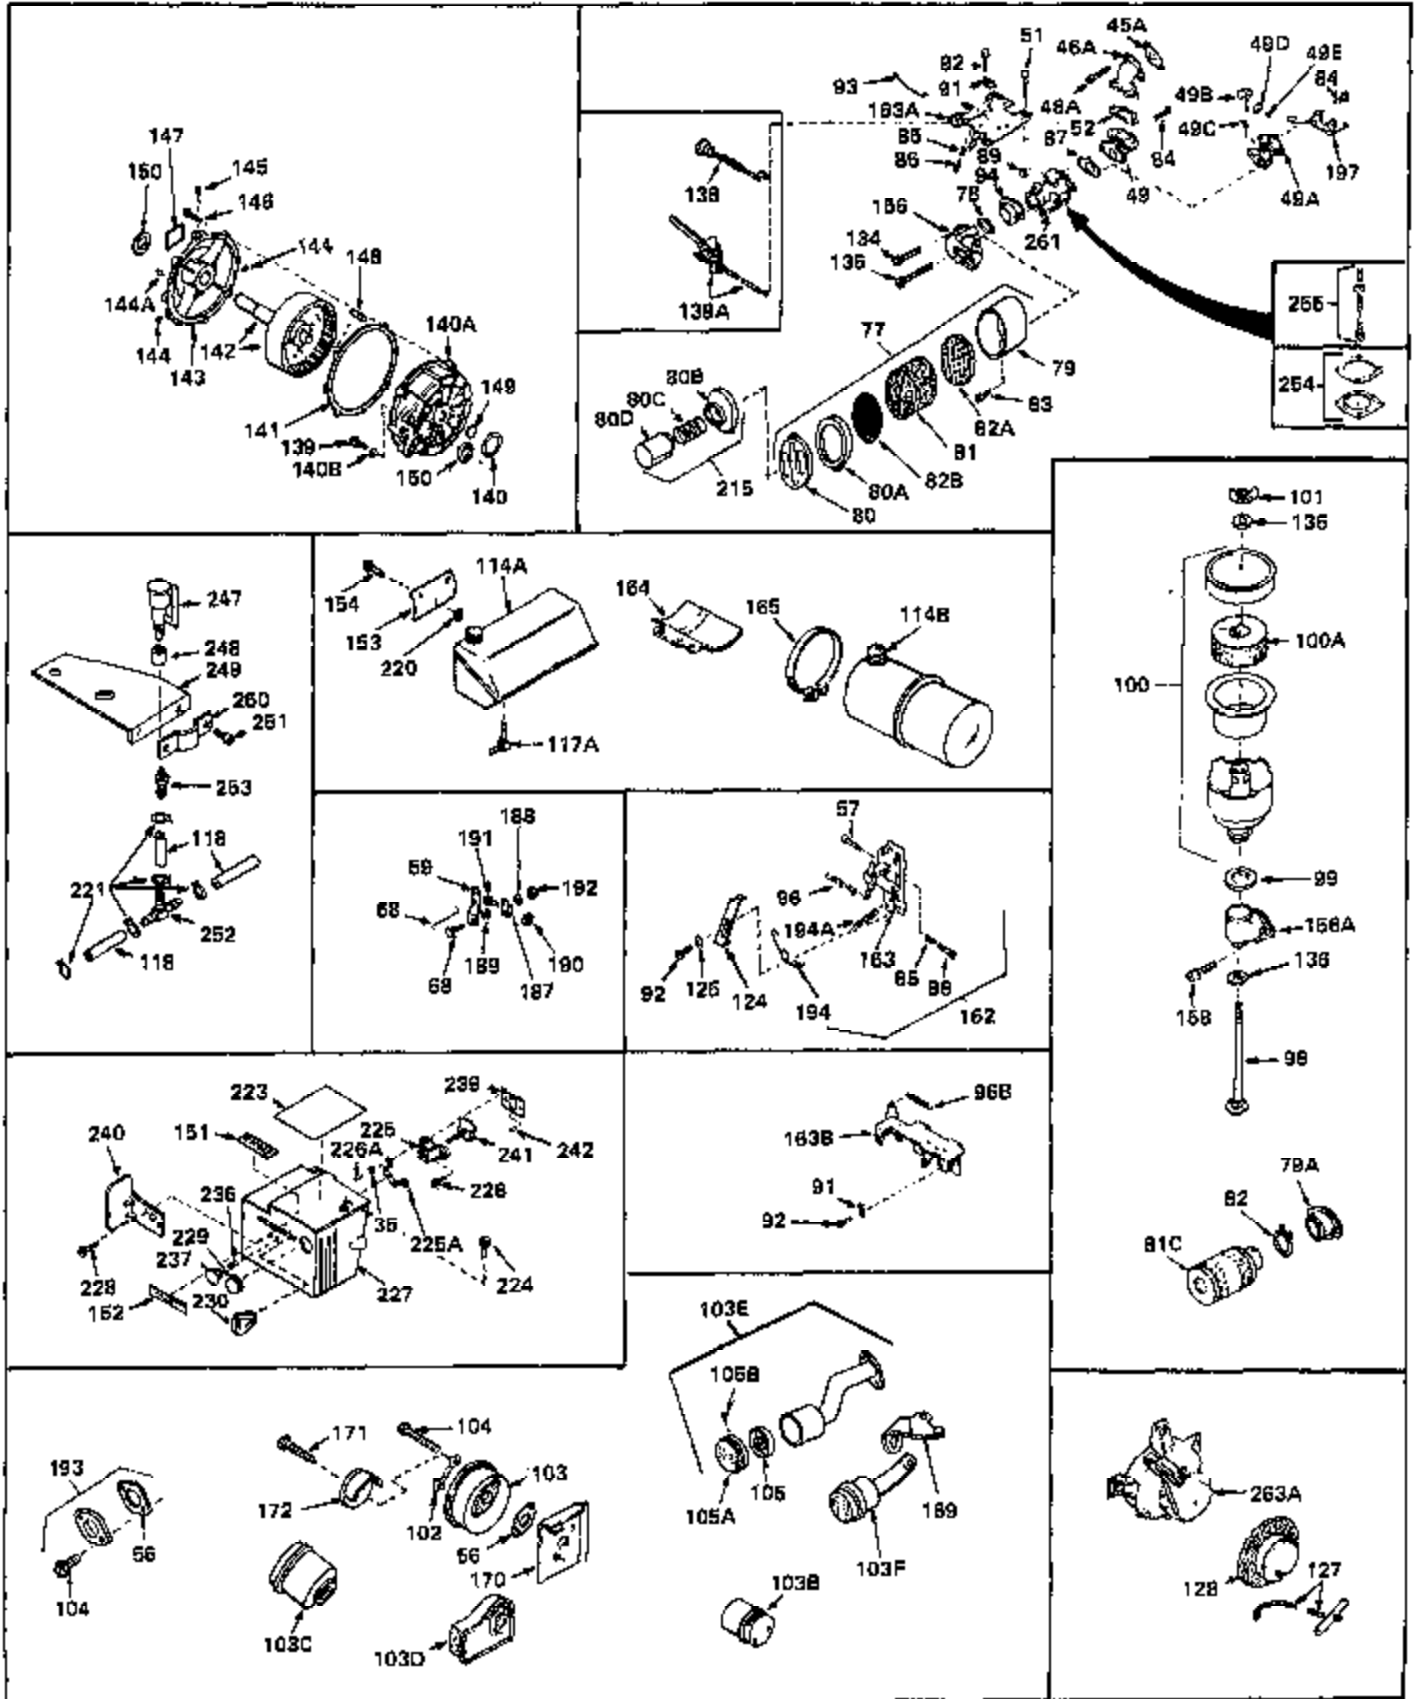

Ref #	Part Number	Qty	Description
233	31427	0	Decal, H.P. (2-1/2 H.P.)
234	590417	0	Screen, Starter cup
234A	590416	0	Cup, Starter
235	28942	0	Screw
235	30200	0	Screw
238	28545	0	Grommet, Plastic
243	30879	0	Bracket, Toggle switch
244	610164	0	Switch, Toggle
257	631021	0	Inlet Needle, Seat & Clip Assy.
259	30547A	0	Contact Assy., Breaker
260	30548A	0	Condenser
261A	631644	0	Carburetor
262	610690A	0	Magneto, Tecumseh
263	590420	0	Starter, Rewind
264	33233	0	Gasket Set