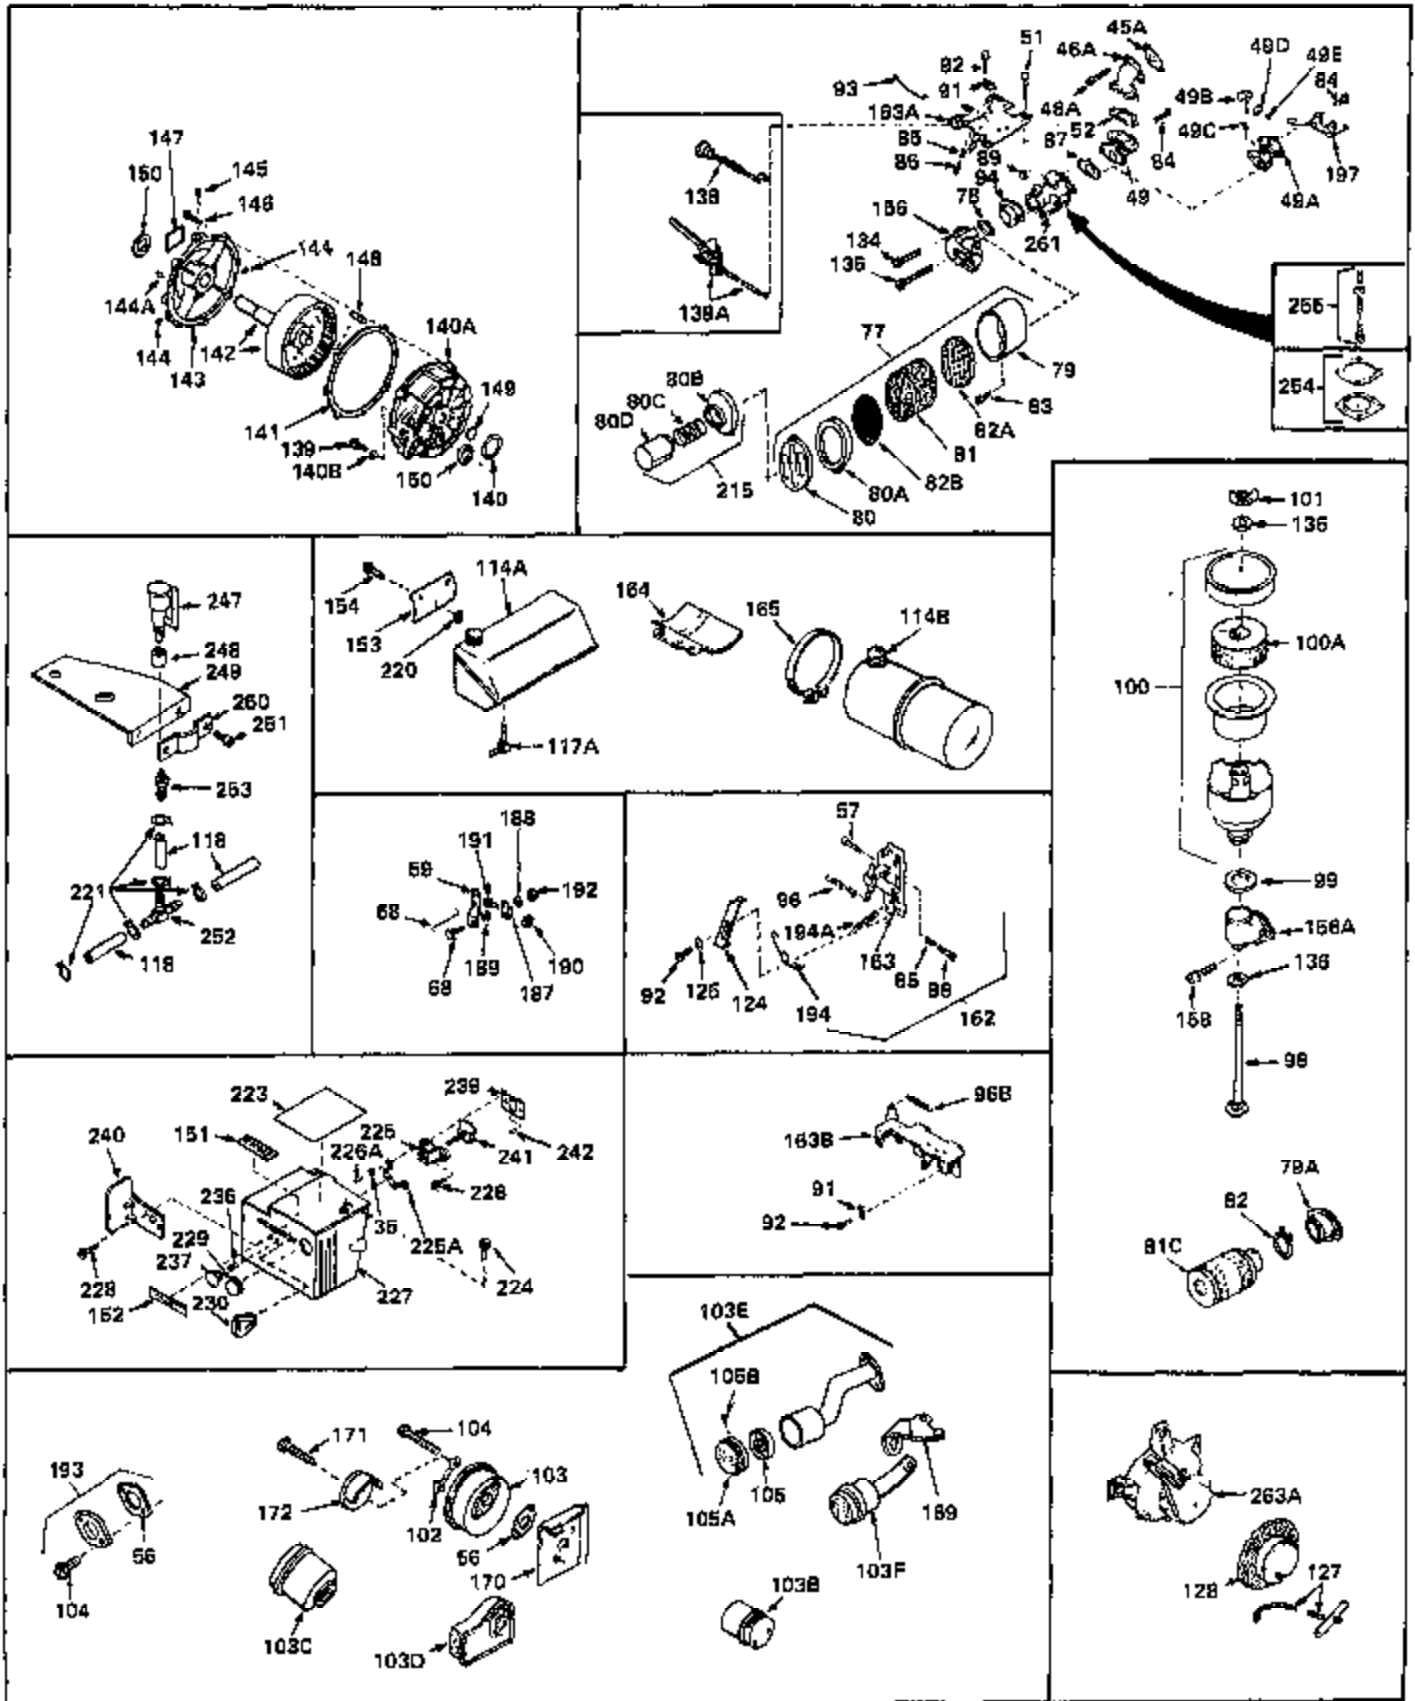

Ref #	Part Number	Qty	Description
36	8269	0	Washer
45A	30188	0	Gasket, Intake pipe
46A	31429	0	Pipe, Upper intake
48A	650451	0	Screw
49	31430	0	Pipe, Lower intake
51	650454	0	Screw, Fil. flex hd. 1/4-20 x 3/4
52	31340	0	Gasket, Intake pipe
56	30081	0	Gasket, Exhaust
57	28942	0	Screw
57	30091	0	Screw, Hex slotted washer hd., 8-32 x 1/2
57	30200	0	Screw
59	31336	0	Lever, Governor
68	650548	0	Screw, Hex washer hd., 8-32 x 5/16
77	31545	0	Cleaner Assy., Air
78	27272	0	Gasket, Air cleaner
79A	32971	0	Adapter, Air cleaner
80D	450124	0	Bag, Pre-cleaner
80C	450150	0	Spring, Pre-cleaner
81C	32972	0	Cleaner, Air
82A	29962	0	Screen, Air cleaner
82	32973	0	Clamp, Corbin
83	28820	0	Screw
83	650163	0	Screw, Fil. hd. Sems, 10-32 x 7/8
83	650399	0	Screw, Phil. fil. hd. Sems, 10-32 x 5/8
83	650709	0	Screw
84	30564	0	Screw
84	6201	0	Screw
84	6202	0	Screw
84	650551	0	Screw, Hex hd. cap, 1/4-28 x 1-1/4
85	28564	0	Spring, Compression
85	31342	0	Spring, Compression
85	32924	0	Spring, Compression
86	29500	0	Screw, Fil. hd. mach., Sems, 8-32 x 3/4
86	650549	0	Screw
86	650688	0	Screw, Hex hd., 10-32 x 1-5/16" (Drilled
87	31688	0	Gasket, Carburetor (1/8 thick)
89	29752	0	Nut
91	27793	0	Clip, Conduit
92	28942	0	Screw
96	31349	0	Spring, Extension
101	9577	0	Nut, Wing, 10-24
102	30083	0	Plate, Locking
103	30996	0	Muffler
103F	33288	0	Muffler
104	27182	0	Screw, Hex hd. cap, 1/4-20 x 3-3/8
104	650253	0	Screw, Hex hd. cap, 1/4-20 x 2-1/4
104	650327	0	Screw, Fil slotted hd. Sems, 114-20 x 2-1/2
104	650493	0	Screw, Hex hd. Sems, 1/4-20 x 1-3/4
104	650561	0	Screw
104	650599	0	Screw, Hex hd. cap, Sems, 1/4-20 x 1-1/2
104	650795	0	Screw, Hex hd. cap, Sems, 1/4-20 x 2-5/16
105	33171	0	Screen, Muffler
105A	33172	0	Cover, Muffler
105B	650578	0	Screw
117A	28584	0	Strainer & Elbow
118	29774	0	Line, Fuel (Braided 8.25")
118	30705	0	Line, Fuel (Braided 16")
118	30962	0	Line, Fuel (Braided 32")