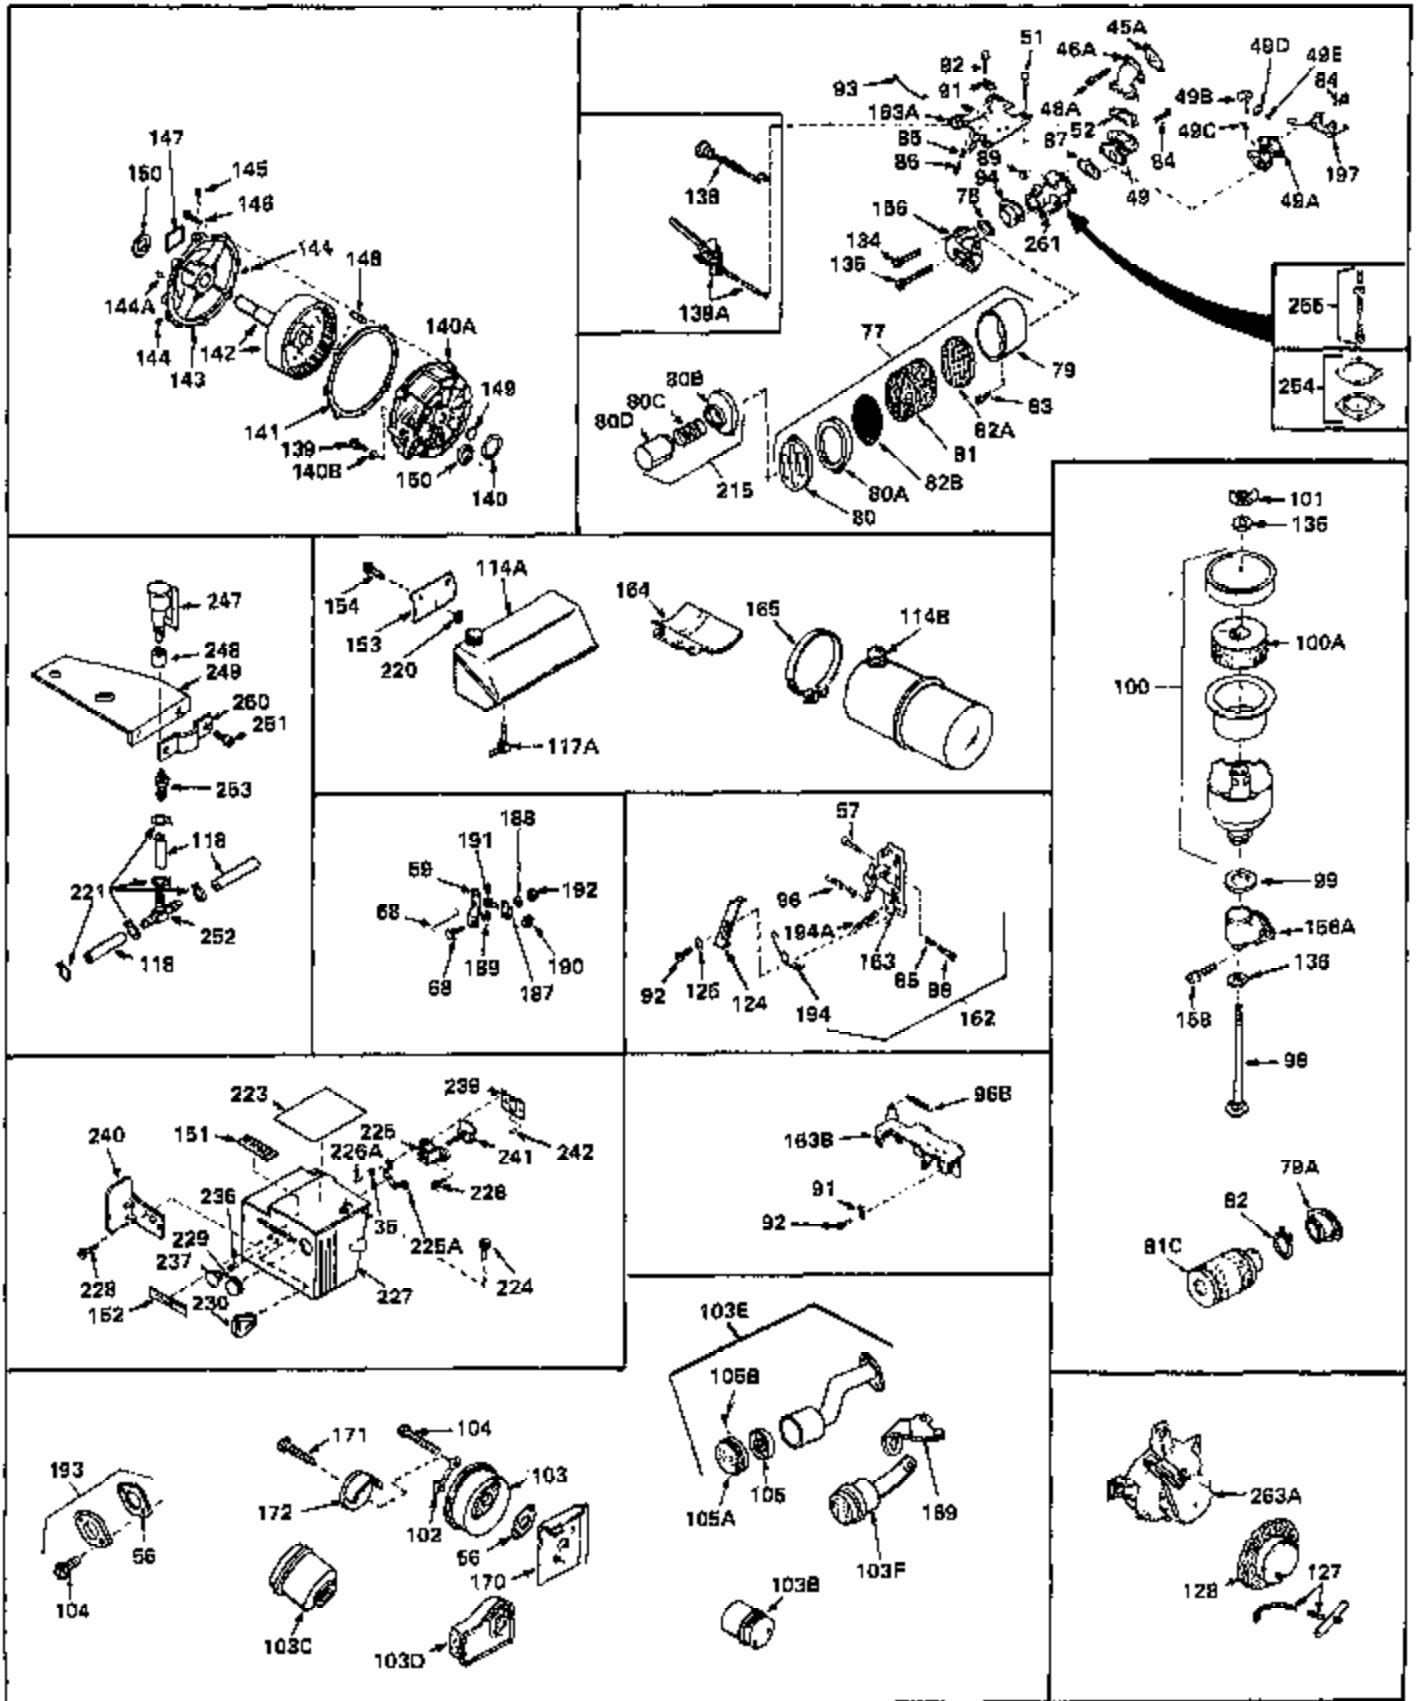

Ref #	Part Number	Qty	Description
233	31427	0	Decal, H.P. (2-1/2 H.P.)
234	590417	0	Screen, Starter cup
234A	590416	0	Cup, Starter
235	28942	0	Screw
235	30200	0	Screw
238	28545	0	Grommet, Plastic
243	30879	0	Bracket, Toggle switch
244	610164	0	Switch, Toggle
257	631021	0	Inlet Needle, Seat & Clip Assy.
259	30547A	0	Contact Assy., Breaker
260	30548A	0	Condenser
261A	631070A	0	Carburetor
262	610690A	0	Magneto, Tecumseh
263	590420	0	Starter, Rewind
264	33233	0	Gasket Set