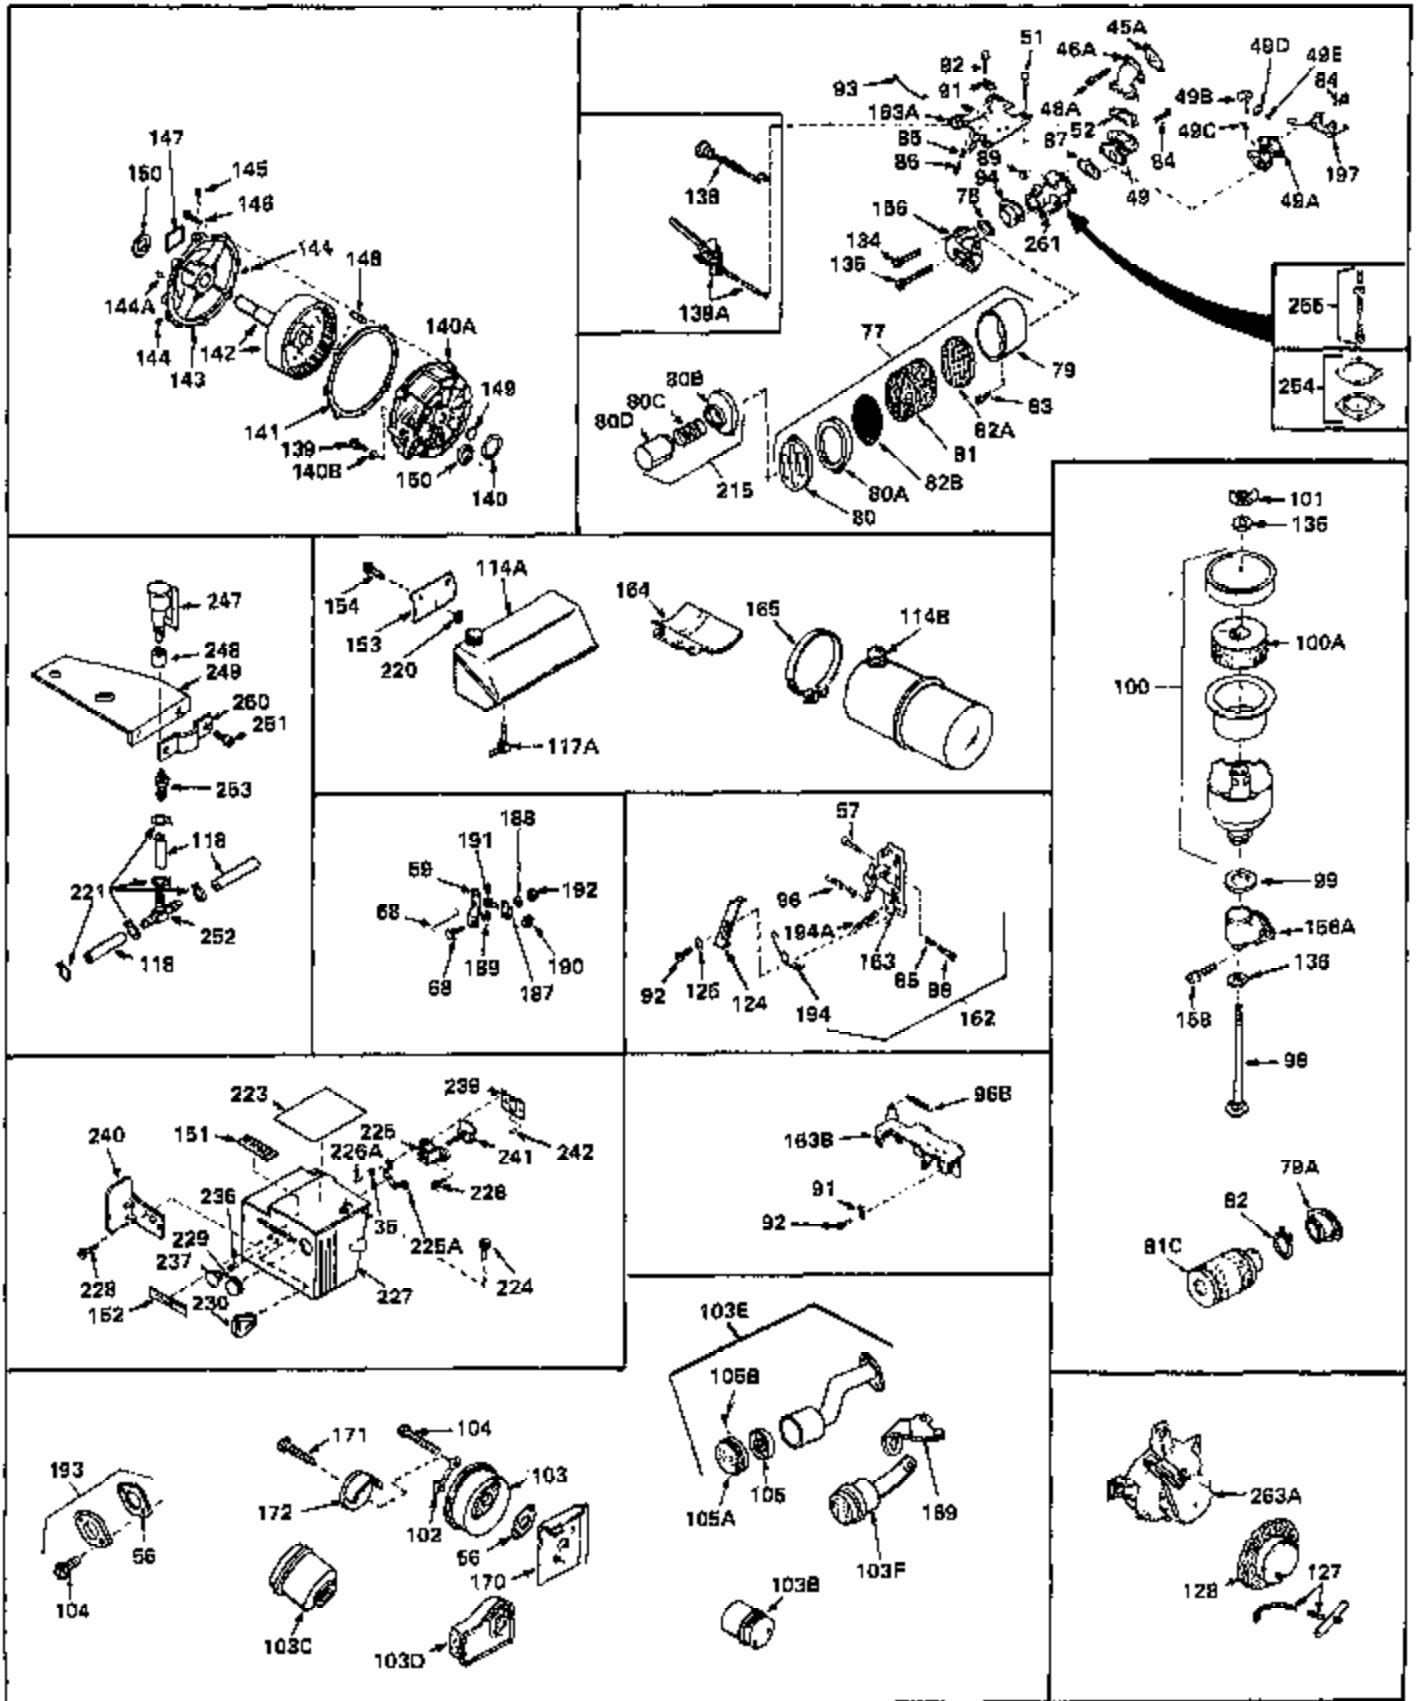

Ref #	Part Number	Qty	Description
36	8269	0	Washer
45A	30188	0	Gasket, Intake pipe
48A	650451	0	Screw
51	650454	0	Screw, Fil. flex hd. 1/4-20 x 3/4
56	33170	0	Gasket, Exhaust
57	28942	0	Screw
57	30091	0	Screw, Hex slotted washer hd., 8-32 x 1/2
57	30200	0	Screw
59	31510	0	Lever, Governor
68	650548	0	Screw, Hex washer hd., 8-32 x 5/16
77	31545	0	Cleaner Assy., Air
78	27272	0	Gasket, Air cleaner
80D	450124	0	Bag, Pre-cleaner
80C	450150	0	Spring, Pre-cleaner
82A	29962	0	Screen, Air cleaner
83	28820	0	Screw
83	650163	0	Screw, Fil. hd. Sems, 10-32 x 7/8
83	650399	0	Screw, Phil. fil. hd. Sems, 10-32 x 5/8
83	650709	0	Screw
84	30564	0	Screw
84	6201	0	Screw
84	6202	0	Screw
84	650551	0	Screw, Hex hd. cap, 1/4-28 x 1-1/4
85	28564	0	Spring, Compression
85	31342	0	Spring, Compression
85	32924	0	Spring, Compression
86	29500	0	Screw, Fil. hd. mach., Sems, 8-32 x 3/4
86	650549	0	Screw
86	650688	0	Screw, Hex hd., 10-32 x 1-5/16" (Drilled
87	26756	0	Gasket, Carburetor
89	29752	0	Nut
91	27793	0	Clip, Conduit
92	28942	0	Screw
96B	31426	0	Spring, Extension
101	9577	0	Nut, Wing, 10-24
102	30083	0	Plate, Locking
103E	33126A	0	Muffler
103F	33288	0	Muffler
104	27182	0	Screw, Hex hd. cap, 1/4-20 x 3-3/8
104	650253	0	Screw, Hex hd. cap, 1/4-20 x 2-1/4
104	650327	0	Screw, Fil slotted hd. Sems, 114-20 x 2-1/2
104	650493	0	Screw, Hex hd. Sems, 1/4-20 x 1-3/4
104	650561	0	Screw
104	650599	0	Screw, Hex hd. cap, Sems, 1/4-20 x 1-1/2
104	650795	0	Screw, Hex hd. cap, Sems, 1/4-20 x 2-5/16
105A	33172	0	Cover, Muffler
105B	650578	0	Screw
105	33171	0	Screen, Muffler
117A	28584	0	Strainer & Elbow
118	29774	0	Line, Fuel (Braided 8.25")
118	30705	0	Line, Fuel (Braided 16")
118	30962	0	Line, Fuel (Braided 32")
134	650163	0	Screw, Fil. hd. Sems, 10-32 x 7/8
135	650520	0	Screw
135	650544	0	Screw, Pan flex hd., 10-24 x 7/8
136	27183	0	Washer, Fiber
136	31905	0	Washer, Paper
138A	24522	0	Control, Throttle