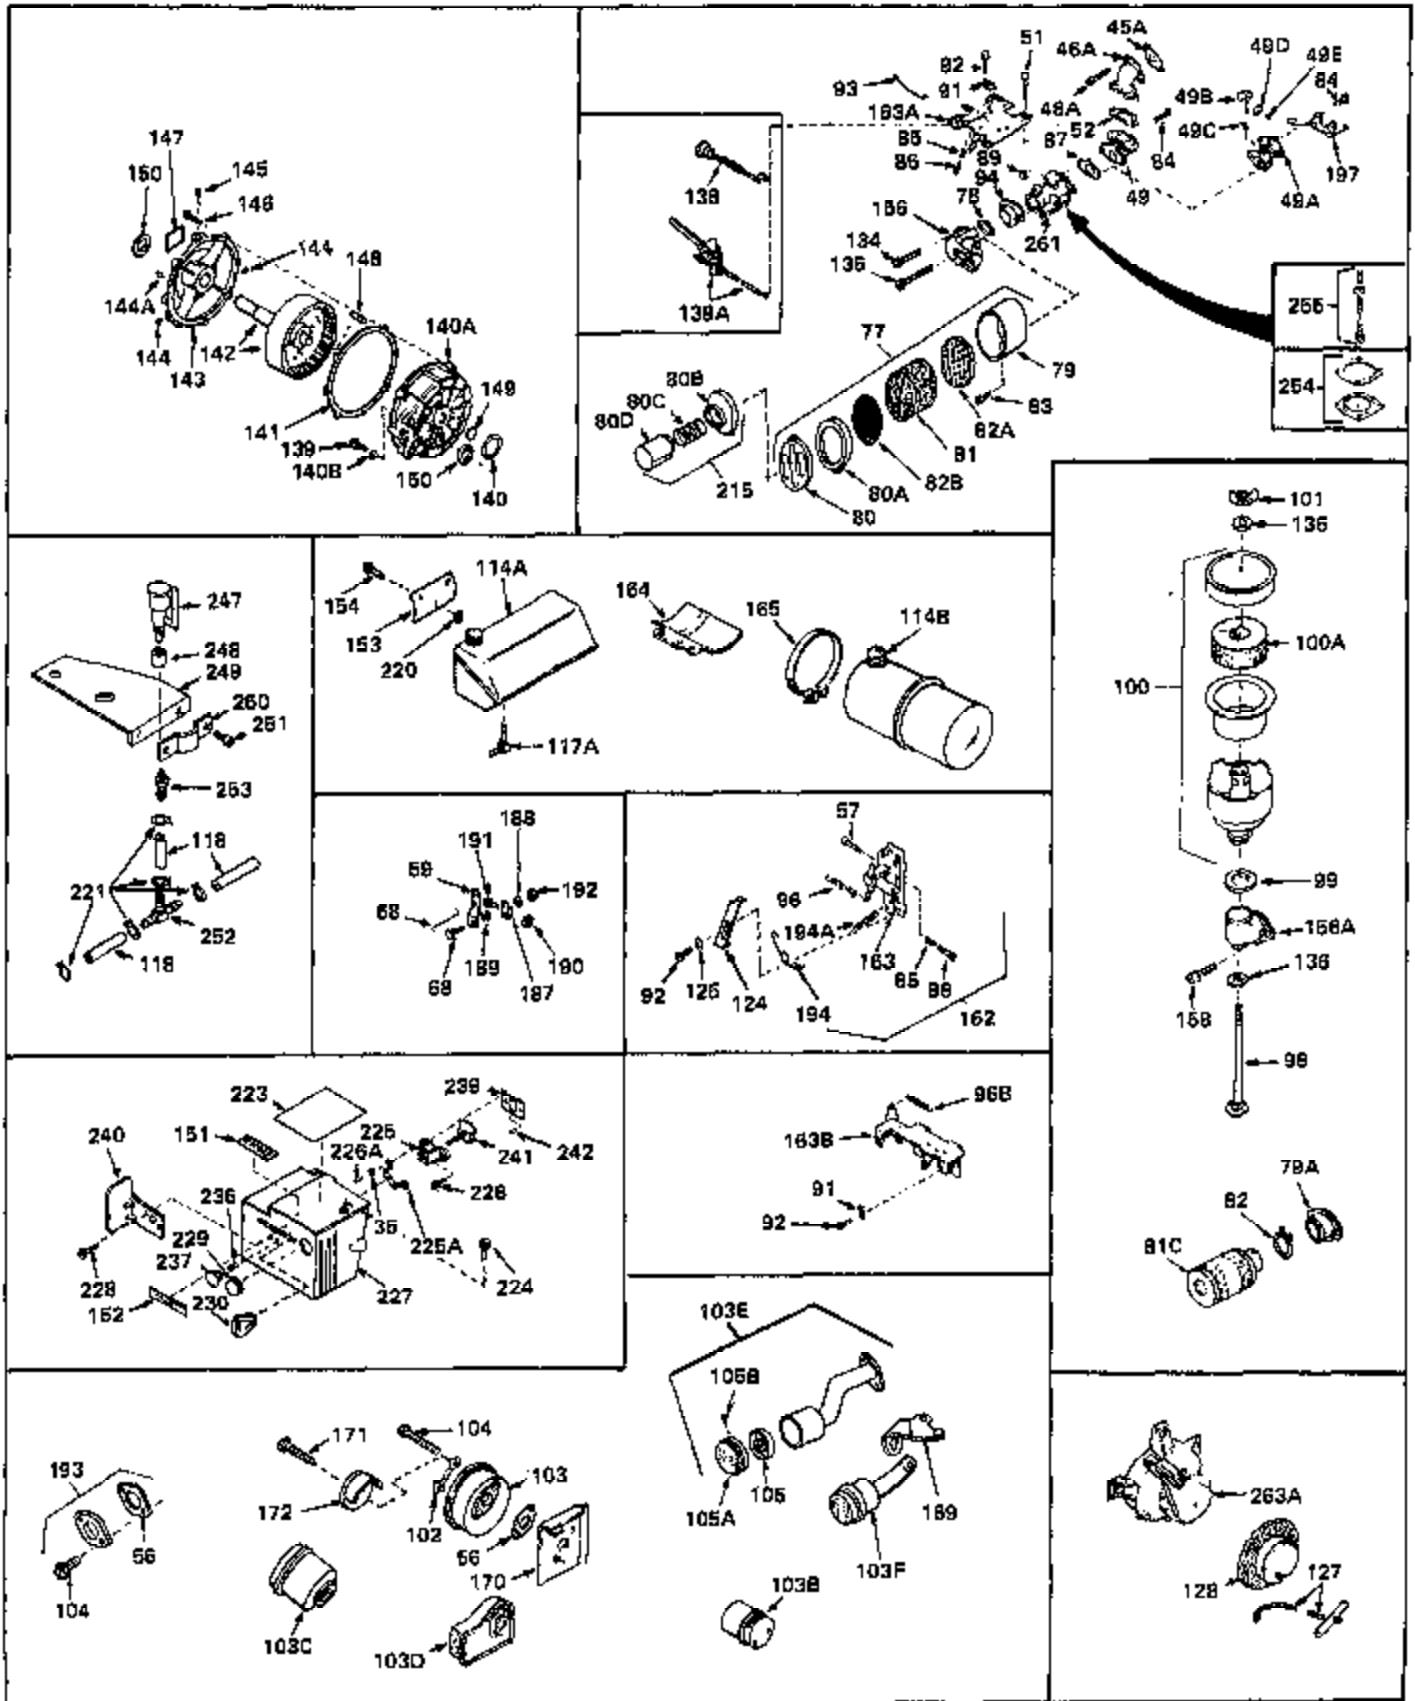

Ref #	Part Number	Qty	Description
36	8269	0	Washer
45A	30188	0	Gasket, Intake pipe
46A	31429	0	Pipe, Upper intake
48A	650451	0	Screw
49	31430	0	Pipe, Lower intake
51	650454	0	Screw, Fil. flex hd. 1/4-20 x 3/4
52	31340	0	Gasket, Intake pipe
56	30081	0	Gasket, Exhaust
57	28942	0	Screw
57	30091	0	Screw, Hex slotted washer hd., 8-32 x 1/2
57	30200	0	Screw
59	31336	0	Lever, Governor
68	650548	0	Screw, Hex washer hd., 8-32 x 5/16
77	31545	0	Cleaner Assy., Air
78	27272	0	Gasket, Air cleaner
79	31312	0	Body, Air cleaner
80D	450124	0	Bag, Pre-cleaner
80	30585	0	Cover, Air cleaner
80C	450150	0	Spring, Pre-cleaner
81	29961	0	Element, Air cleaner
82A	29962	0	Screen, Air cleaner
83	28820	0	Screw
83	650163	0	Screw, Fil. hd. Sems, 10-32 x 7/8
83	650399	0	Screw, Phil. fil. hd. Sems, 10-32 x 5/8
83	650709	0	Screw
84	30564	0	Screw
84	6201	0	Screw
84	6202	0	Screw
84	650551	0	Screw, Hex hd. cap, 1/4-28 x 1-1/4
85	28564	0	Spring, Compression
85	31342	0	Spring, Compression
85	32924	0	Spring, Compression
86	29500	0	Screw, Fil. hd. mach., Sems, 8-32 x 3/4
86	650549	0	Screw
86	650688	0	Screw, Hex hd., 10-32 x 1-5/16" (Drilled
87	31688	0	Gasket, Carburetor (1/8 thick)
89	29752	0	Nut
91	27793	0	Clip, Conduit
92	28942	0	Screw
96	31349	0	Spring, Extension
101	9577	0	Nut, Wing, 10-24
102	30083	0	Plate, Locking
103F	33288	0	Muffler
104	27182	0	Screw, Hex hd. cap, 1/4-20 x 3-3/8
104	650253	0	Screw, Hex hd. cap, 1/4-20 x 2-1/4
104	650327	0	Screw, Fil slotted hd. Sems, 114-20 x 2-1/2
104	650493	0	Screw, Hex hd. Sems, 1/4-20 x 1-3/4
104	650561	0	Screw
104	650599	0	Screw, Hex hd. cap, Sems, 1/4-20 x 1-1/2
104	650795	0	Screw, Hex hd. cap, Sems, 1/4-20 x 2-5/16
105	33171	0	Screen, Muffler
105B	650578	0	Screw
105A	33172	0	Cover, Muffler
117A	28584	0	Strainer & Elbow
118	29774	0	Line, Fuel (Braided 8.25")
118	30705	0	Line, Fuel (Braided 16")
118	30962	0	Line, Fuel (Braided 32")
134	650163	0	Screw, Fil. hd. Sems, 10-32 x 7/8