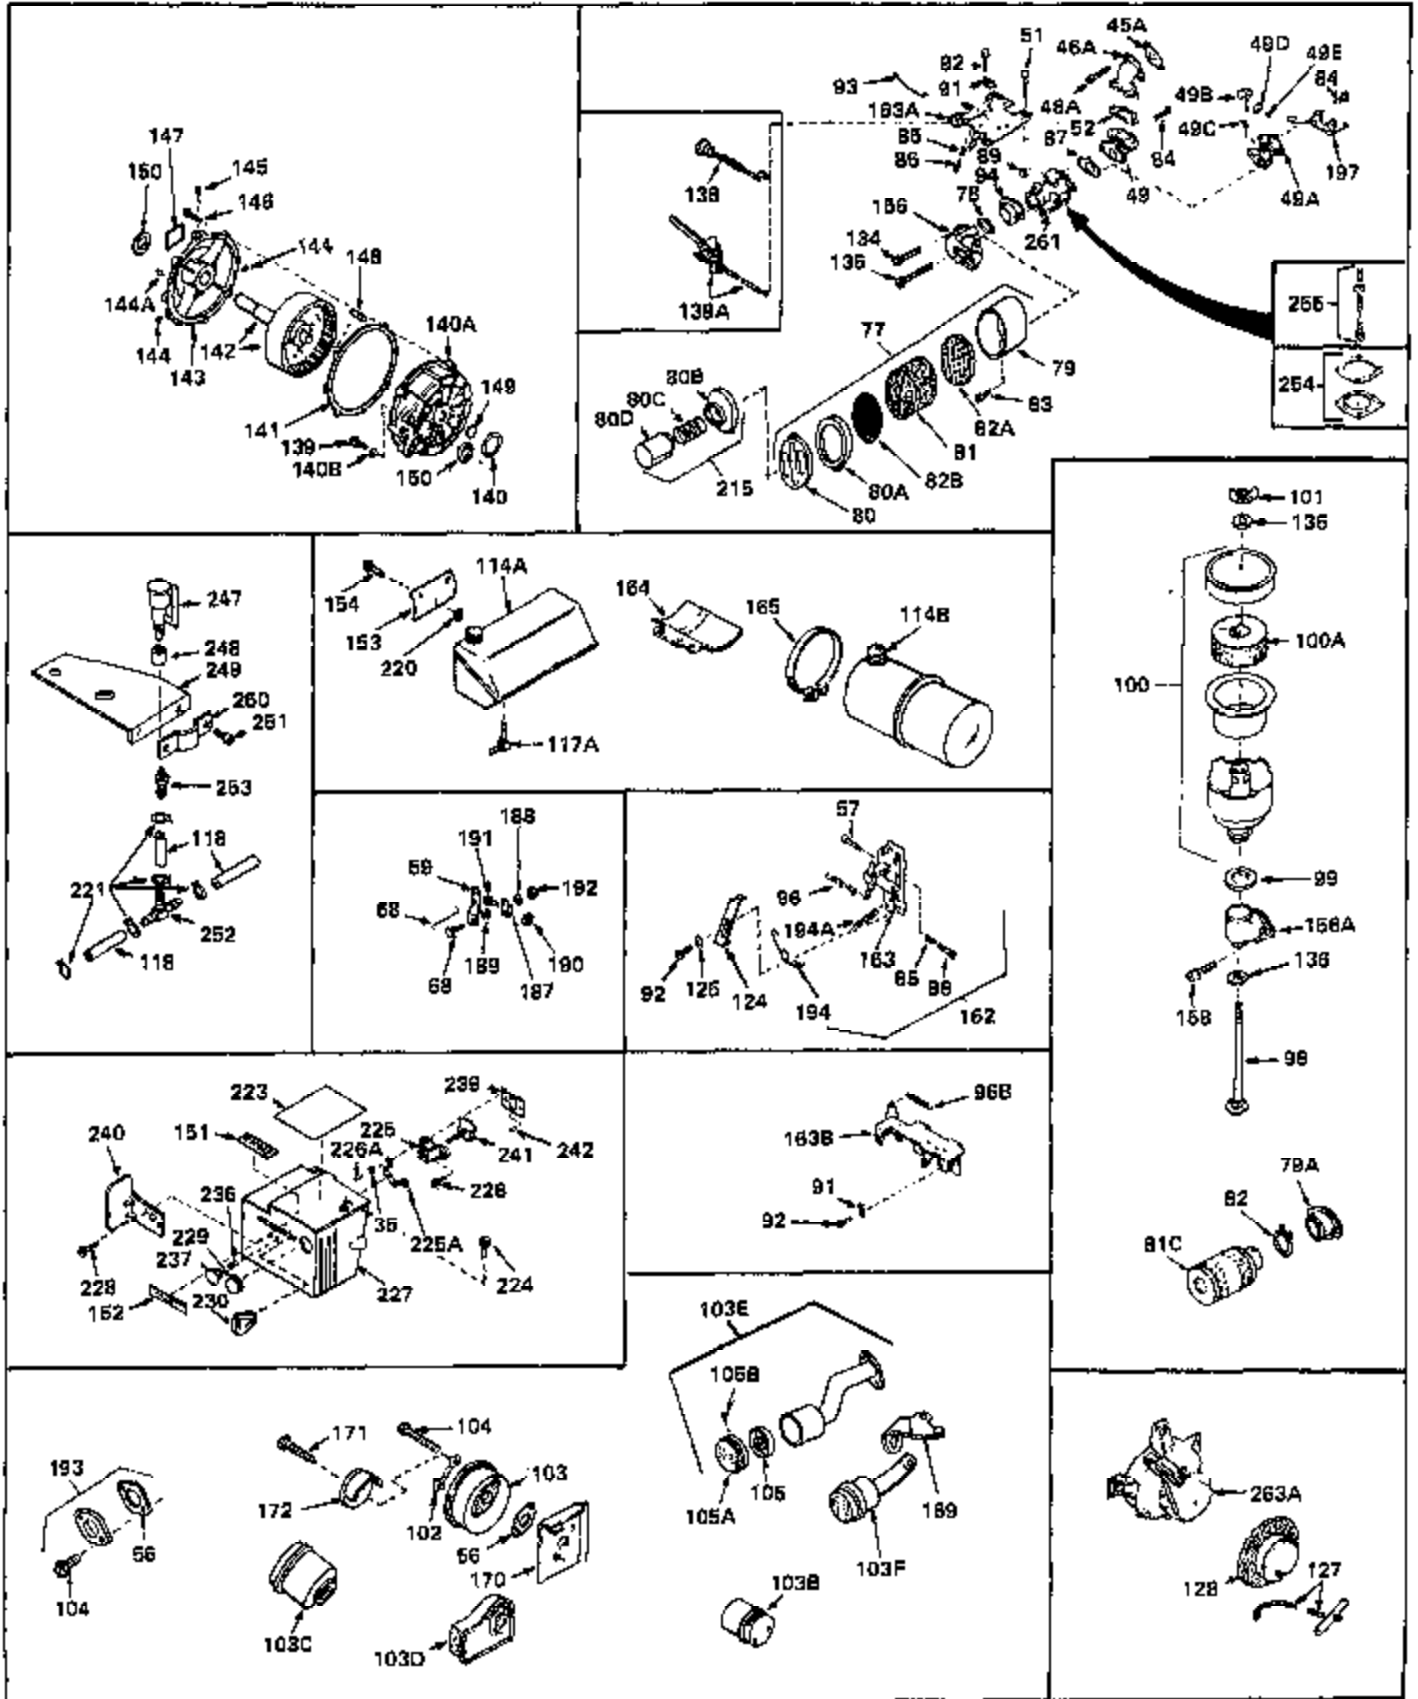

Ref #	Part Number	Qty	Description
234A	590416	0	Cup, Starter
234	590417	0	Screen, Starter cup
235	28942	0	Screw
235	30200	0	Screw
238	28545	0	Grommet, Plastic
243	30879	0	Bracket, Toggle switch
244	610164	0	Switch, Toggle
259	30547A	0	Contact Assy., Breaker
260	30548A	0	Condenser
262	610690A	0	Magneto, Tecumseh
263	590420	0	Starter, Rewind
264	33233	0	Gasket Set