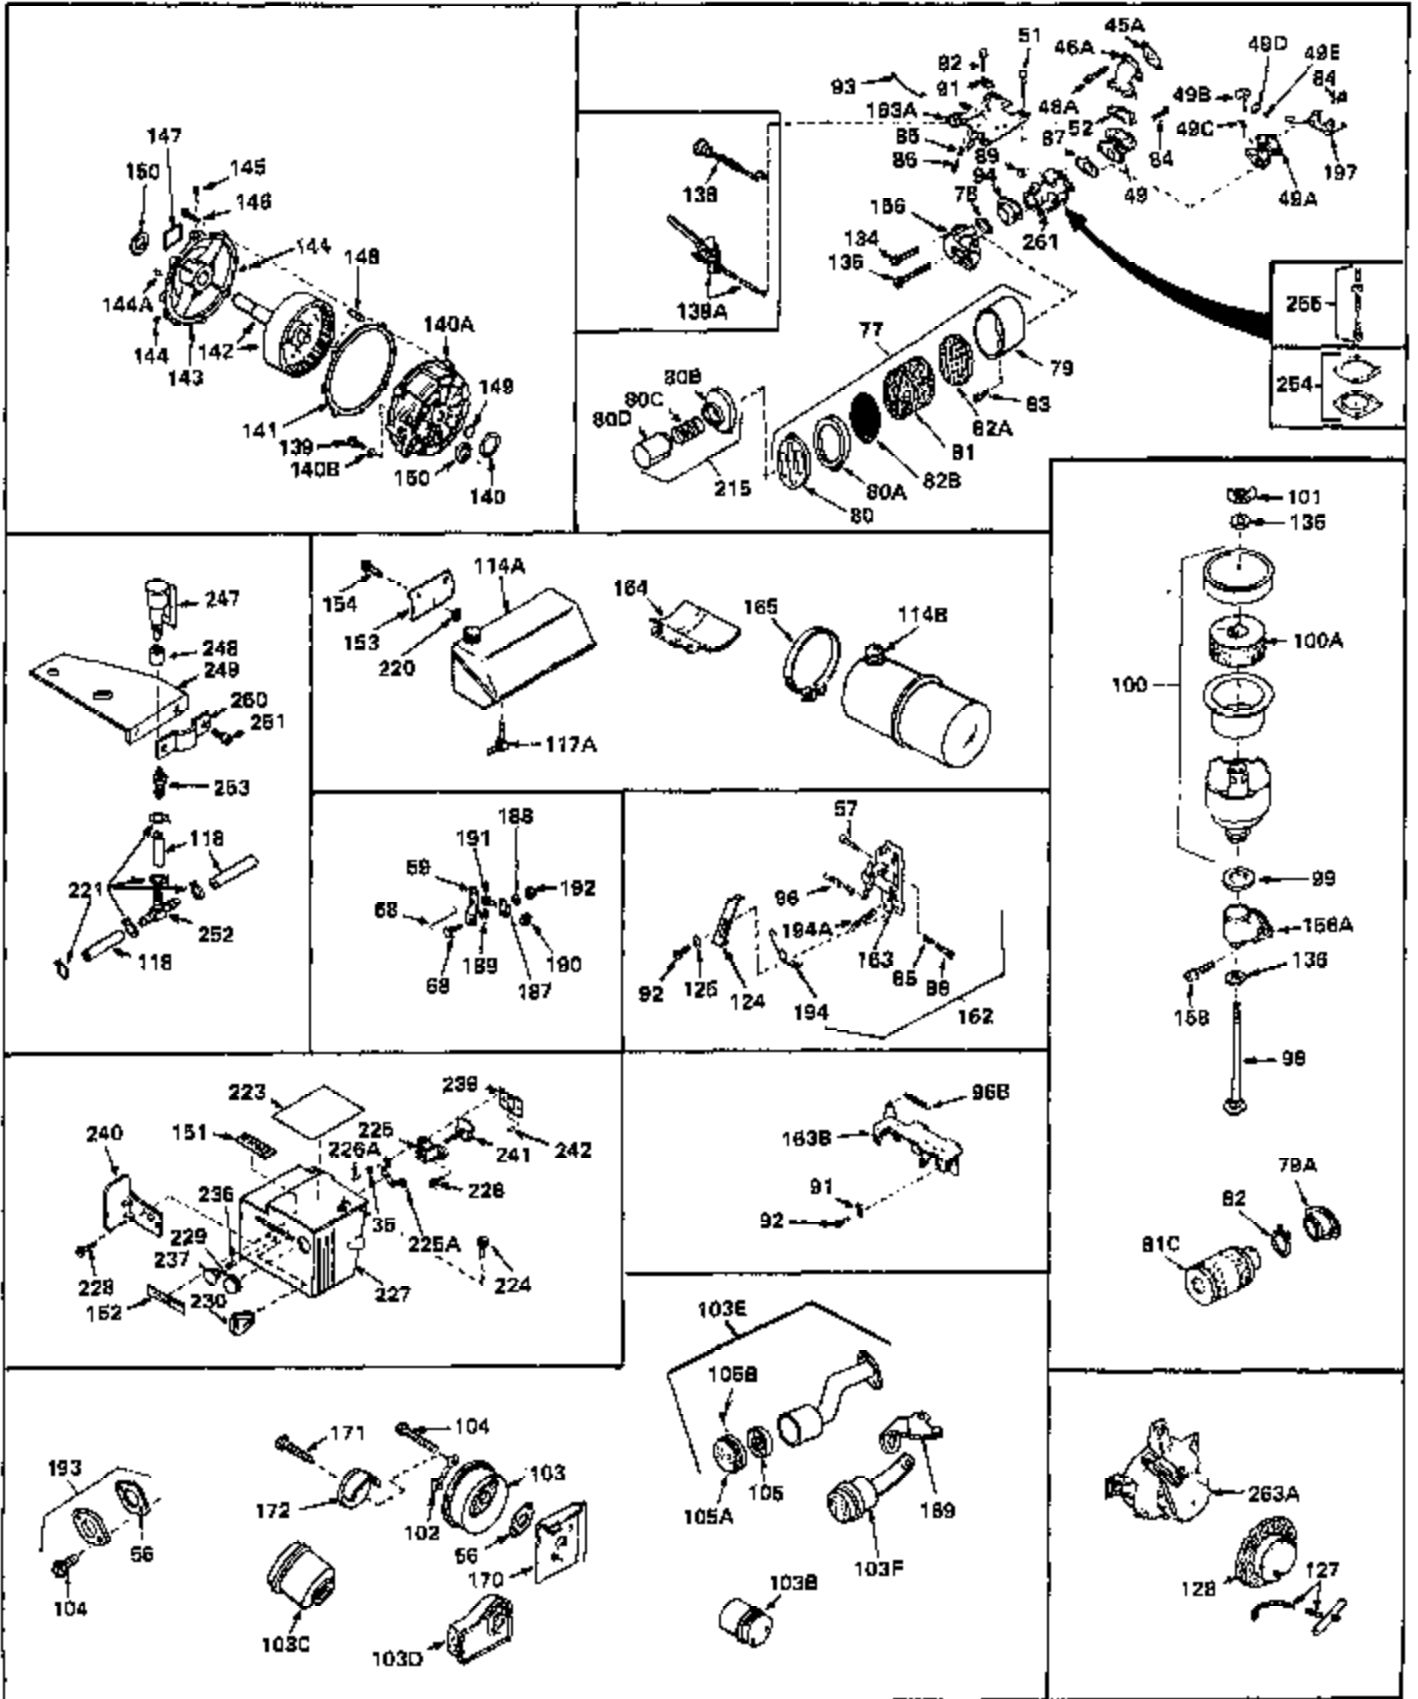

Ref #	Part Number	Qty	Description
233	30077	0	Decal, H.P. (3-1/2 H.P.)
233	31427	0	Decal, H.P. (2-1/2 H.P.)
234	590417	0	Screen, Starter cup
234A	590416	0	Cup, Starter
235	28942	0	Screw
235	30200	0	Screw
238	28545	0	Grommet, Plastic
243	30879	0	Bracket, Toggle switch
244	610164	0	Switch, Toggle
257	631021	0	Inlet Needle, Seat & Clip Assy.
259	30547A	0	Contact Assy., Breaker
260	30548A	0	Condenser
261A	631070A	0	Carburetor
262	610690A	0	Magneto, Tecumseh
263	590420	0	Starter, Rewind
264	33233	0	Gasket Set