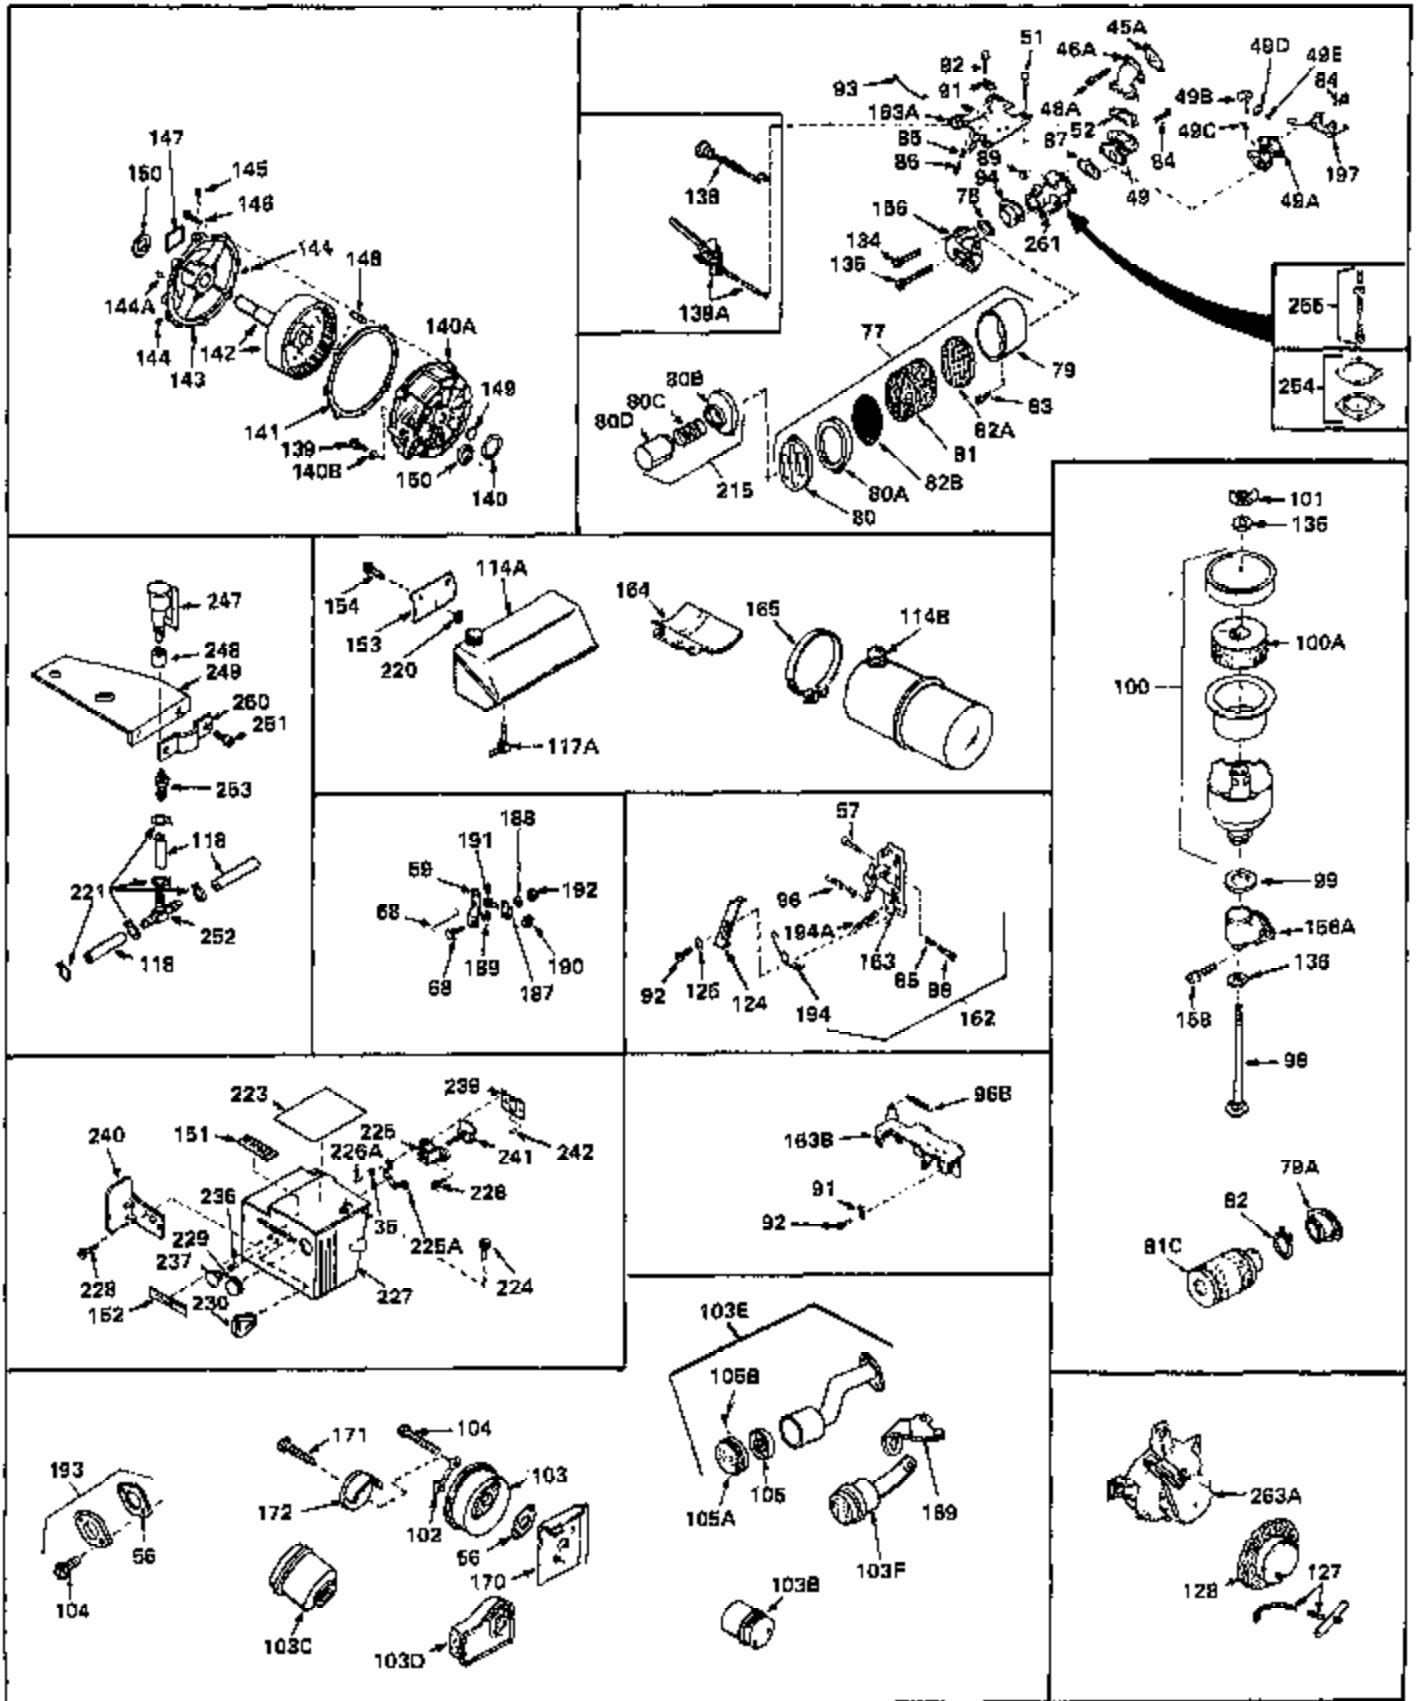

Ref #	Part Number	Qty	Description
36	8269	0	Washer
45A	30188	0	Gasket, Intake pipe
46A	31429	0	Pipe, Upper intake
48A	650451	0	Screw
49	31430	0	Pipe, Lower intake
51	650454	0	Screw, Fil. flex hd. 1/4-20 x 3/4
52	31340	0	Gasket, Intake pipe
56	30081	0	Gasket, Exhaust
57	28942	0	Screw
57	30091	0	Screw, Hex slotted washer hd., 8-32 x 1/2
57	30200	0	Screw
59	31336	0	Lever, Governor
68	650548	0	Screw, Hex washer hd., 8-32 x 5/16
77	31545	0	Cleaner Assy., Air
78	27272	0	Gasket, Air cleaner
79	31312	0	Body, Air cleaner
80D	450124	0	Bag, Pre-cleaner
80	30585	0	Cover, Air cleaner
80C	450150	0	Spring, Pre-cleaner
81	29961	0	Element, Air cleaner
82A	29962	0	Screen, Air cleaner
83	28820	0	Screw
83	650163	0	Screw, Fil. hd. Sems, 10-32 x 7/8
83	650399	0	Screw, Phil. fil. hd. Sems, 10-32 x 5/8
83	650709	0	Screw
84	30564	0	Screw
84	6201	0	Screw
84	6202	0	Screw
84	650551	0	Screw, Hex hd. cap, 1/4-28 x 1-1/4
85	28564	0	Spring, Compression
85	31342	0	Spring, Compression
85	32924	0	Spring, Compression
86	29500	0	Screw, Fil. hd. mach., Sems, 8-32 x 3/4
86	650549	0	Screw
86	650688	0	Screw, Hex hd., 10-32 x 1-5/16" (Drilled
87	31688	0	Gasket, Carburetor (1/8 thick)
89	29752	0	Nut
91	27793	0	Clip, Conduit
92	28942	0	Screw
96	31349	0	Spring, Extension
101	9577	0	Nut, Wing, 10-24
102	30083	0	Plate, Locking
103	30996	0	Muffler
103F	33288	0	Muffler
104	27182	0	Screw, Hex hd. cap, 1/4-20 x 3-3/8
104	650253	0	Screw, Hex hd. cap, 1/4-20 x 2-1/4
104	650327	0	Screw, Fil slotted hd. Sems, 114-20 x 2-1/2
104	650493	0	Screw, Hex hd. Sems, 1/4-20 x 1-3/4
104	650561	0	Screw
104	650599	0	Screw, Hex hd. cap, Sems, 1/4-20 x 1-1/2
104	650795	0	Screw, Hex hd. cap, Sems, 1/4-20 x 2-5/16
105A	33172	0	Cover, Muffler
105B	650578	0	Screw
105	33171	0	Screen, Muffler
117A	28584	0	Strainer & Elbow
118	29774	0	Line, Fuel (Braided 8.25")
118	30705	0	Line, Fuel (Braided 16")
118	30962	0	Line, Fuel (Braided 32")