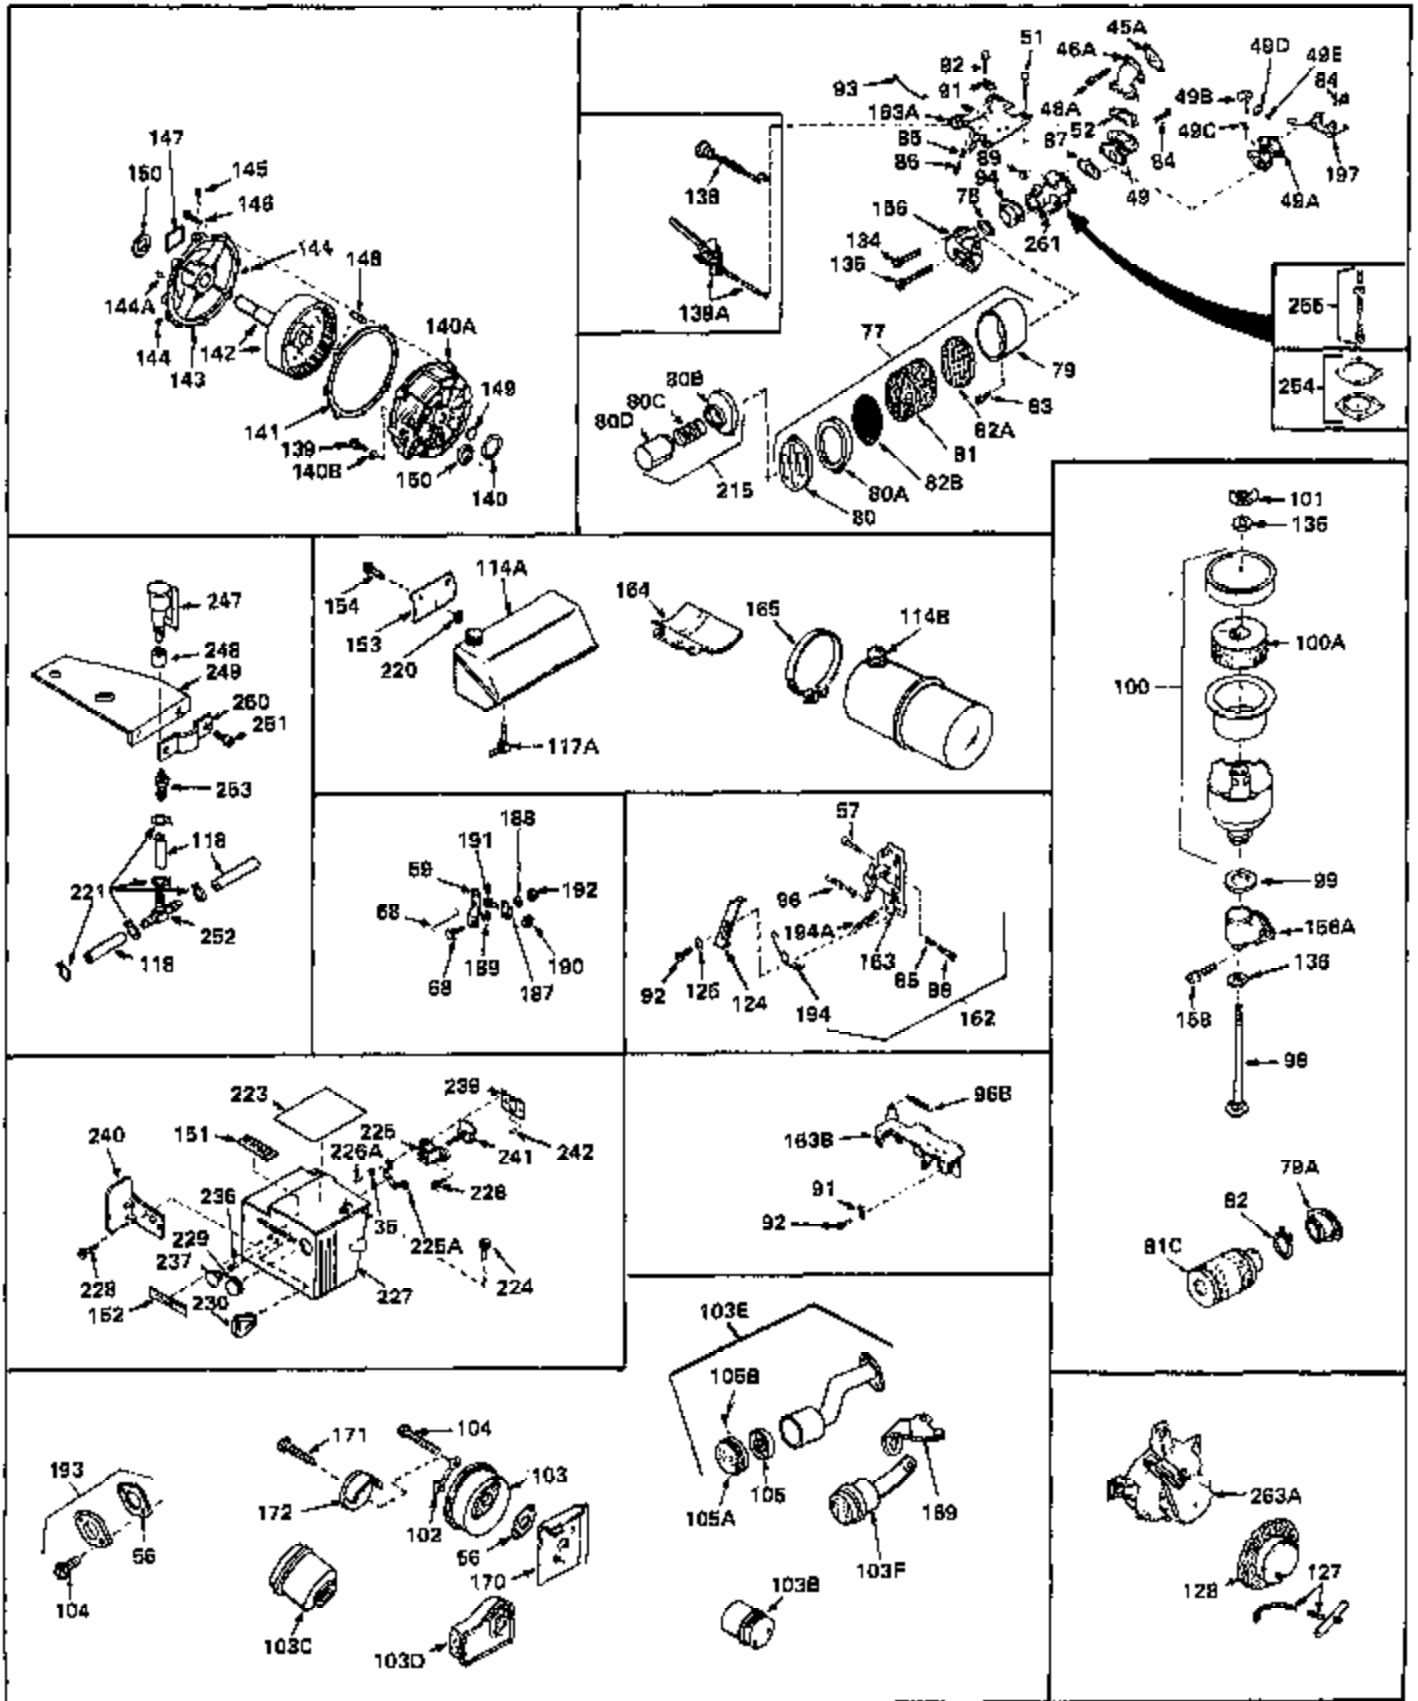

Ref #	Part Number	Qty	Description
219	31667	0	Spring, Pre-cleaner bag
221	26460	0	Clamp, Fuel line
222	30980	0	Bushing, Crankshaft
231	30968	0	Nipple, Oil (2-1/2")
231	32678	0	Nipple, Oil drain
232	30969	0	Cap, Oil drain
233	28250	0	Decal, H.P. (3 H.P.)
233	30077	0	Decal, H.P. (3-1/2 H.P.)
233	31427	0	Decal, H.P. (2-1/2 H.P.)
234	590417	0	Screen, Starter cup
234A	590416	0	Cup, Starter
235	28942	0	Screw
235	30200	0	Screw
238	28545	0	Grommet, Plastic
243	30879	0	Bracket, Toggle switch
244	610164	0	Switch, Toggle
257	631021	0	Inlet Needle, Seat & Clip Assy.
259	30547A	0	Contact Assy., Breaker
260	30548A	0	Condenser
261A	631070A	0	Carburetor
262	610690A	0	Magneto, Tecumseh
263	590420	0	Starter, Rewind
264	33233	0	Gasket Set