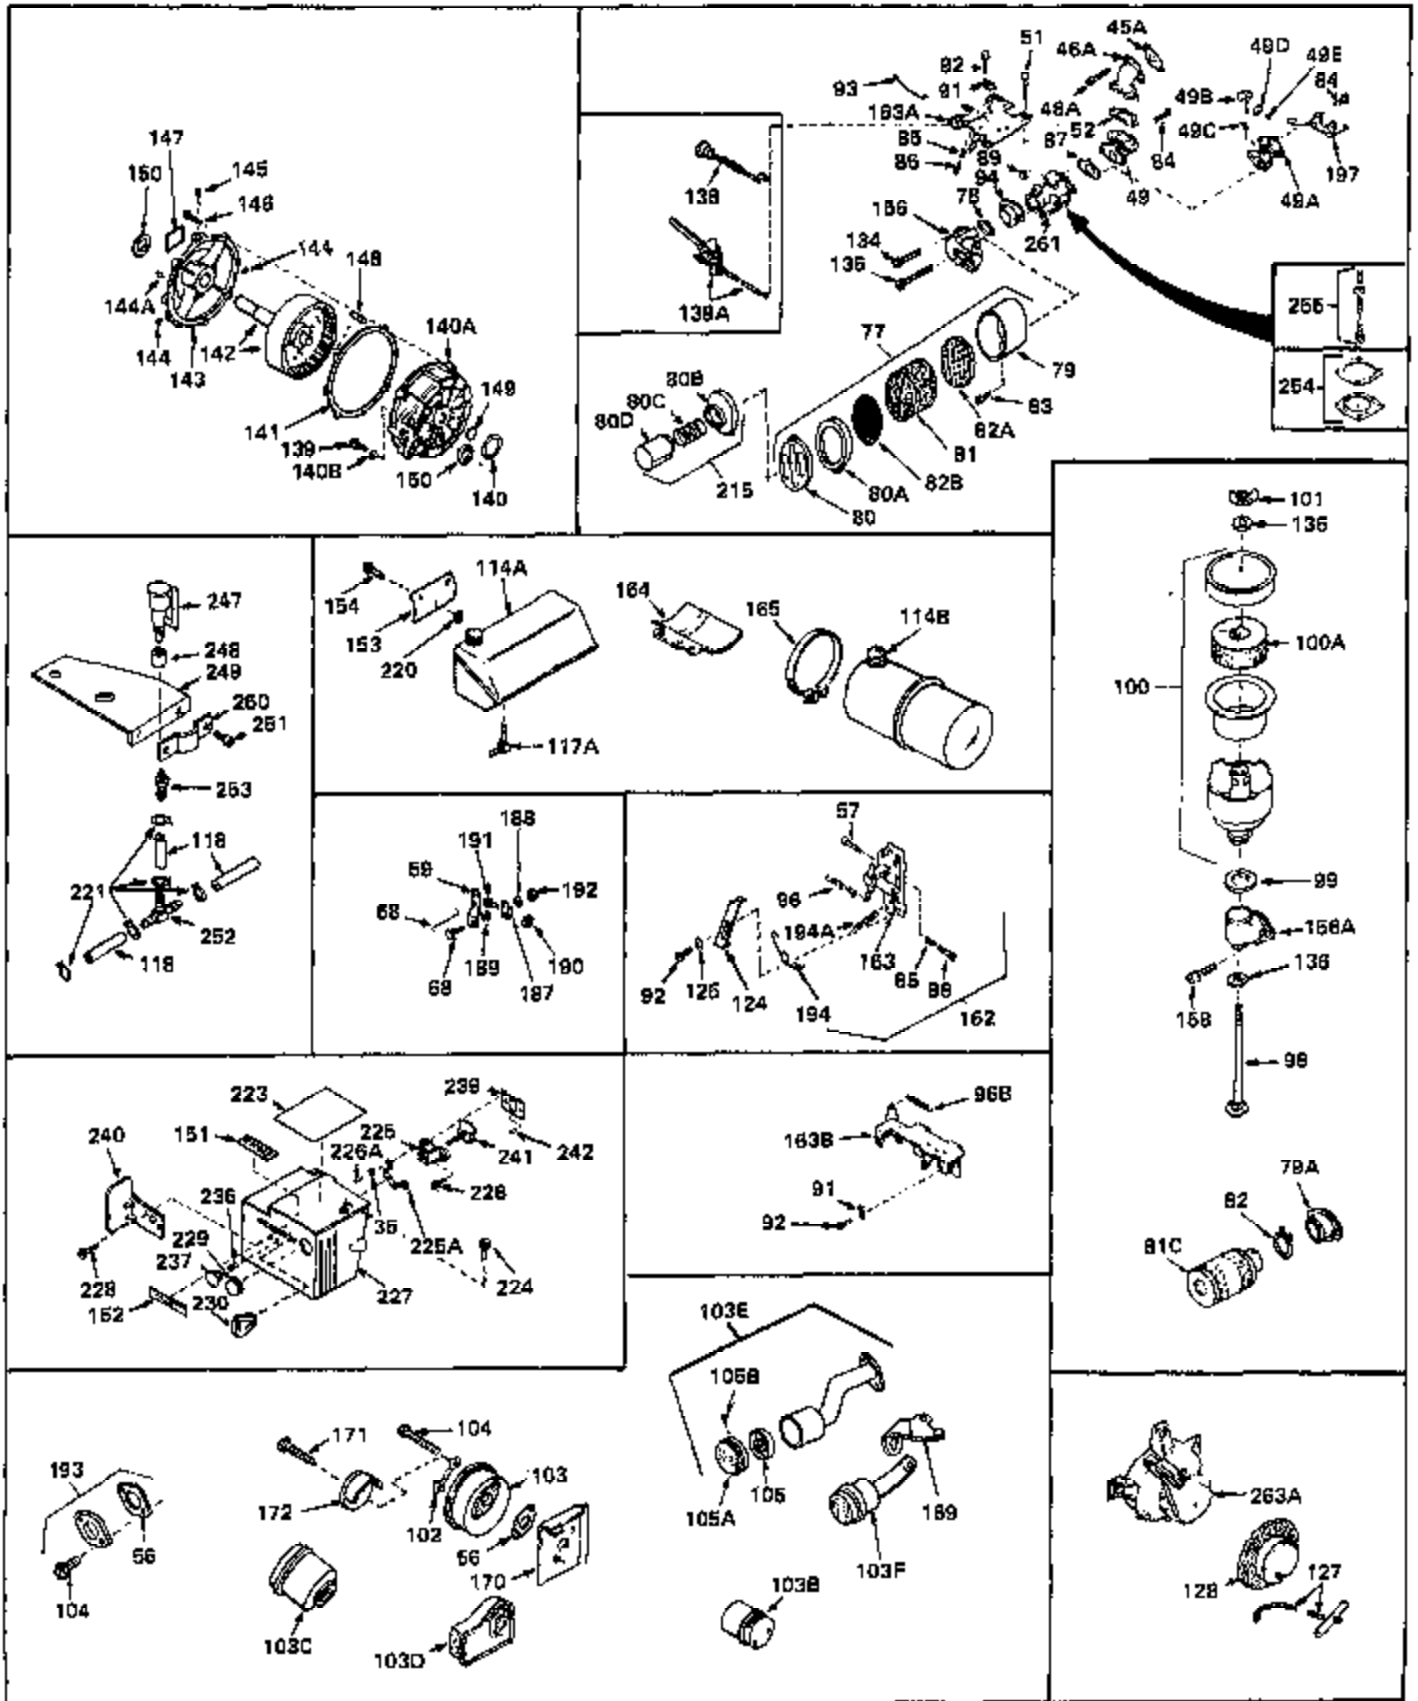

Ref #	Part Number	Qty	Description
36	8269	0	Washer
45A	30188	0	Gasket, Intake pipe
46A	31429	0	Pipe, Upper intake
48A	650451	0	Screw
49	31430	0	Pipe, Lower intake
51	650454	0	Screw, Fil. flex hd. 1/4-20 x 3/4
52	31340	0	Gasket, Intake pipe
56	30081	0	Gasket, Exhaust
57	28942	0	Screw
57	30091	0	Screw, Hex slotted washer hd., 8-32 x 1/2
57	30200	0	Screw
59	31336	0	Lever, Governor
68	650548	0	Screw, Hex washer hd., 8-32 x 5/16
77	31545	0	Cleaner Assy., Air
78	27272	0	Gasket, Air cleaner
79	450208	0	Body, Air cleaner
80C	450150	0	Spring, Pre-cleaner
80D	450124	0	Bag, Pre-cleaner
80	32302	0	Cover, Air cleaner
81	29961	0	Element, Air cleaner
82A	29962	0	Screen, Air cleaner
83	28820	0	Screw
83	650163	0	Screw, Fil. hd. Sems, 10-32 x 7/8
83	650399	0	Screw, Phil. fil. hd. Sems, 10-32 x 5/8
83	650709	0	Screw
84	30564	0	Screw
84	6201	0	Screw
84	6202	0	Screw
84	650551	0	Screw, Hex hd. cap, 1/4-28 x 1-1/4
85	28564	0	Spring, Compression
85	31342	0	Spring, Compression
85	32924	0	Spring, Compression
86	29500	0	Screw, Fil. hd. mach., Sems, 8-32 x 3/4
86	650549	0	Screw
86	650688	0	Screw, Hex hd., 10-32 x 1-5/16" (Drilled
87	31688	0	Gasket, Carburetor (1/8 thick)
89	29752	0	Nut
91	27793	0	Clip, Conduit
92	28942	0	Screw
96	31349	0	Spring, Extension
101	9577	0	Nut, Wing, 10-24
102	30083	0	Plate, Locking
103	30996	0	Muffler
103F	33288	0	Muffler
104	27182	0	Screw, Hex hd. cap, 1/4-20 x 3-3/8
104	650253	0	Screw, Hex hd. cap, 1/4-20 x 2-1/4
104	650327	0	Screw, Fil slotted hd. Sems, 114-20 x 2-1/2
104	650493	0	Screw, Hex hd. Sems, 1/4-20 x 1-3/4
104	650561	0	Screw
104	650599	0	Screw, Hex hd. cap, Sems, 1/4-20 x 1-1/2
104	650795	0	Screw, Hex hd. cap, Sems, 1/4-20 x 2-5/16
105	33171	0	Screen, Muffler
105A	33172	0	Cover, Muffler
105B	650578	0	Screw
117A	28584	0	Strainer & Elbow
118	29774	0	Line, Fuel (Braided 8.25")
118	30705	0	Line, Fuel (Braided 16")
118	30962	0	Line, Fuel (Braided 32")