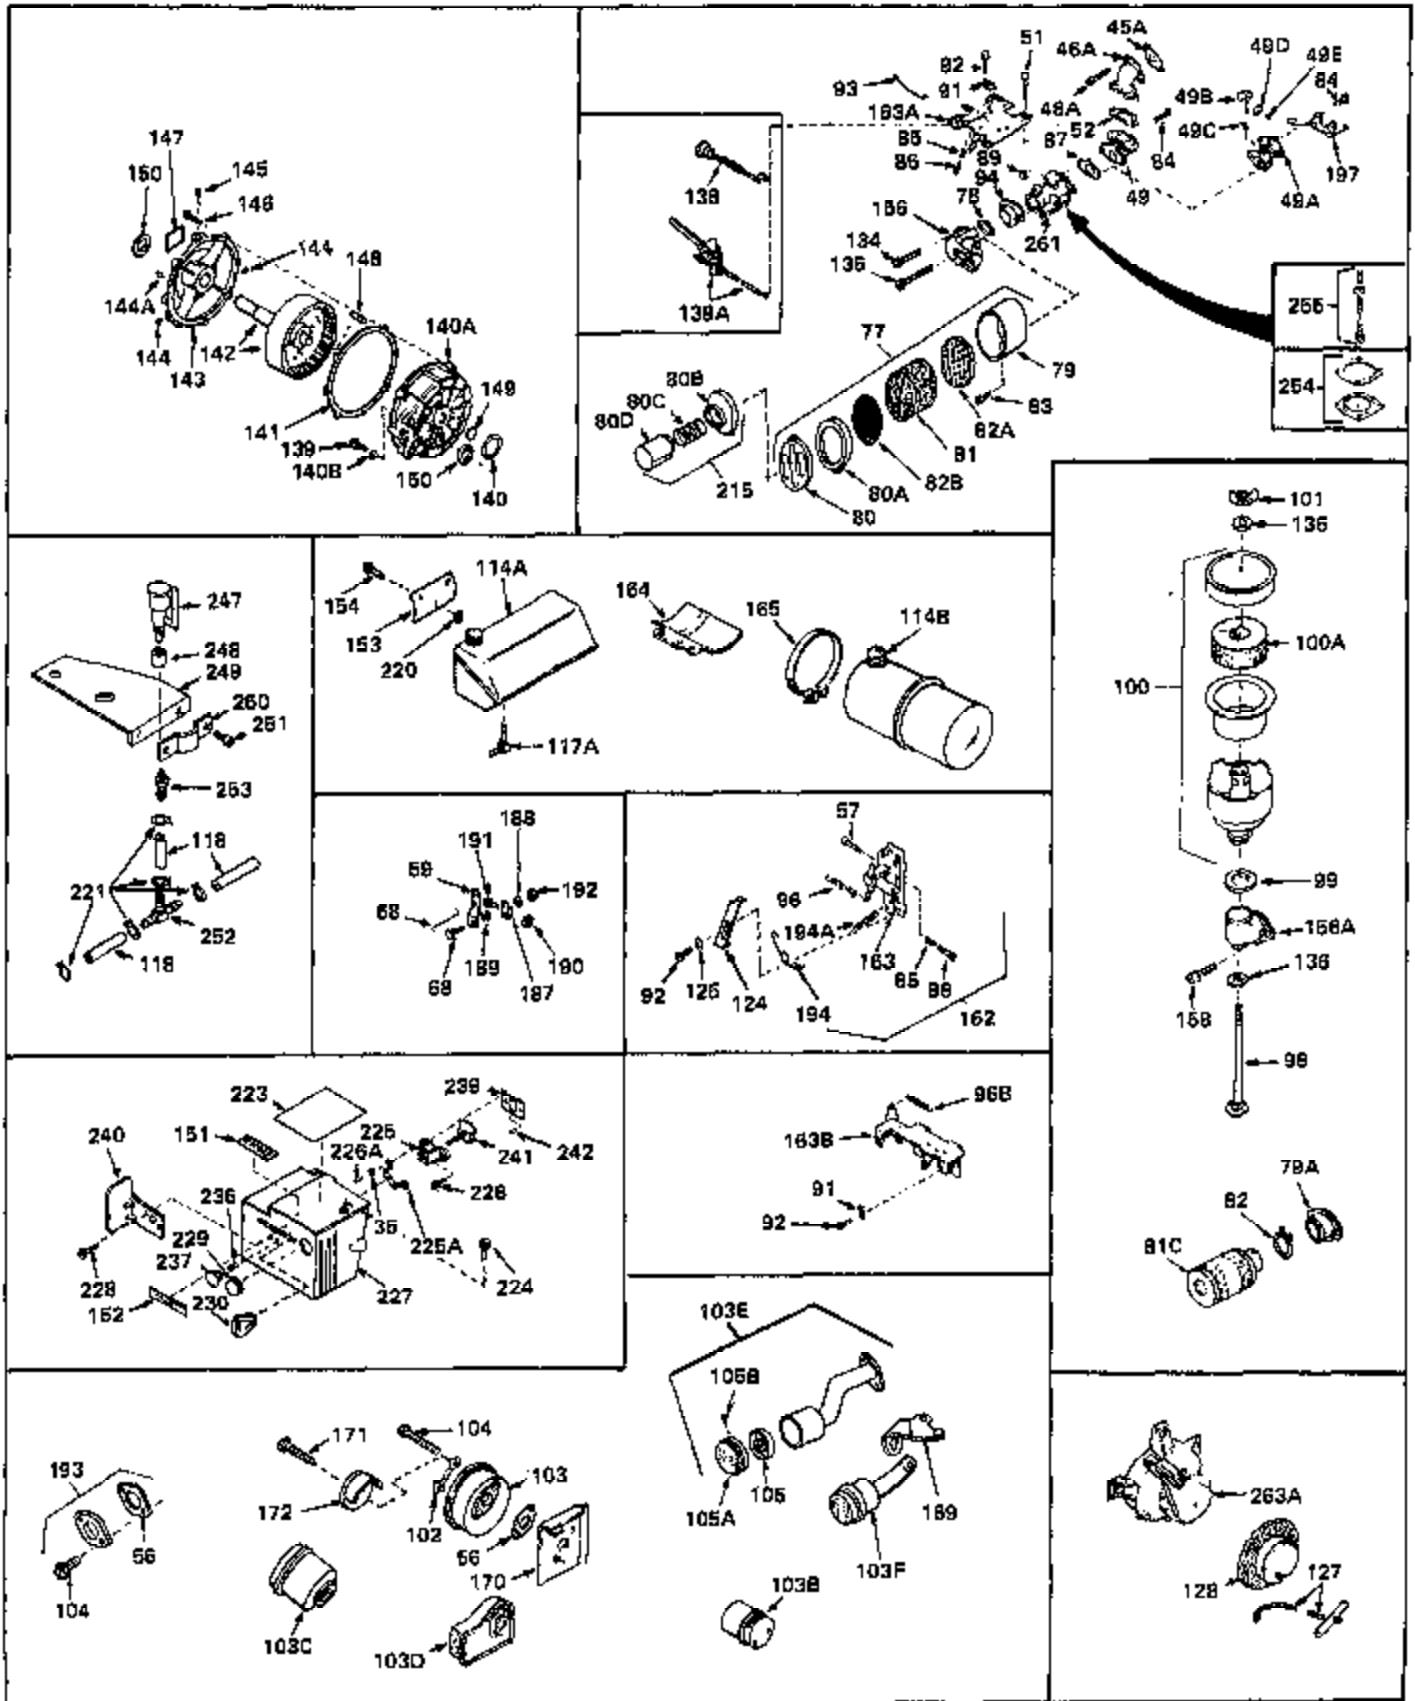

Ref #	Part Number	Qty	Description
36	8269	0	Washer
45A	30188	0	Gasket, Intake pipe
46A	31429	0	Pipe, Upper intake
48A	650451	0	Screw
49	31430	0	Pipe, Lower intake
51	650454	0	Screw, Fil. flex hd. 1/4-20 x 3/4
52	31340	0	Gasket, Intake pipe
56	30081	0	Gasket, Exhaust
57	28942	0	Screw
57	30091	0	Screw, Hex slotted washer hd., 8-32 x 1/2
57	30200	0	Screw
59	31336	0	Lever, Governor
68	650548	0	Screw, Hex washer hd., 8-32 x 5/16
77	31545	0	Cleaner Assy., Air
78	27272	0	Gasket, Air cleaner
79	450208	0	Body, Air cleaner
80D	450124	0	Bag, Pre-cleaner
80	32302	0	Cover, Air cleaner
80C	450150	0	Spring, Pre-cleaner
81	29961	0	Element, Air cleaner
82A	29962	0	Screen, Air cleaner
83	28820	0	Screw
83	650163	0	Screw, Fil. hd. Sems, 10-32 x 7/8
83	650399	0	Screw, Phil. fil. hd. Sems, 10-32 x 5/8
83	650709	0	Screw
84	30564	0	Screw
84	6201	0	Screw
84	6202	0	Screw
84	650551	0	Screw, Hex hd. cap, 1/4-28 x 1-1/4
85	28564	0	Spring, Compression
85	31342	0	Spring, Compression
85	32924	0	Spring, Compression
86	29500	0	Screw, Fil. hd. mach., Sems, 8-32 x 3/4
86	650549	0	Screw
86	650688	0	Screw, Hex hd., 10-32 x 1-5/16" (Drilled
87	31688	0	Gasket, Carburetor (1/8 thick)
89	29752	0	Nut
91	27793	0	Clip, Conduit
92	28942	0	Screw
96	31349	0	Spring, Extension
101	9577	0	Nut, Wing, 10-24
102	30083	0	Plate, Locking
103F	33288	0	Muffler
103	30996	0	Muffler
104	27182	0	Screw, Hex hd. cap, 1/4-20 x 3-3/8
104	650253	0	Screw, Hex hd. cap, 1/4-20 x 2-1/4
104	650327	0	Screw, Fil slotted hd. Sems, 114-20 x 2-1/2
104	650493	0	Screw, Hex hd. Sems, 1/4-20 x 1-3/4
104	650561	0	Screw
104	650599	0	Screw, Hex hd. cap, Sems, 1/4-20 x 1-1/2
104	650795	0	Screw, Hex hd. cap, Sems, 1/4-20 x 2-5/16
105B	650578	0	Screw
105A	33172	0	Cover, Muffler
105	33171	0	Screen, Muffler
117A	28584	0	Strainer & Elbow
118	29774	0	Line, Fuel (Braided 8.25")
118	30705	0	Line, Fuel (Braided 16")
118	30962	0	Line, Fuel (Braided 32")