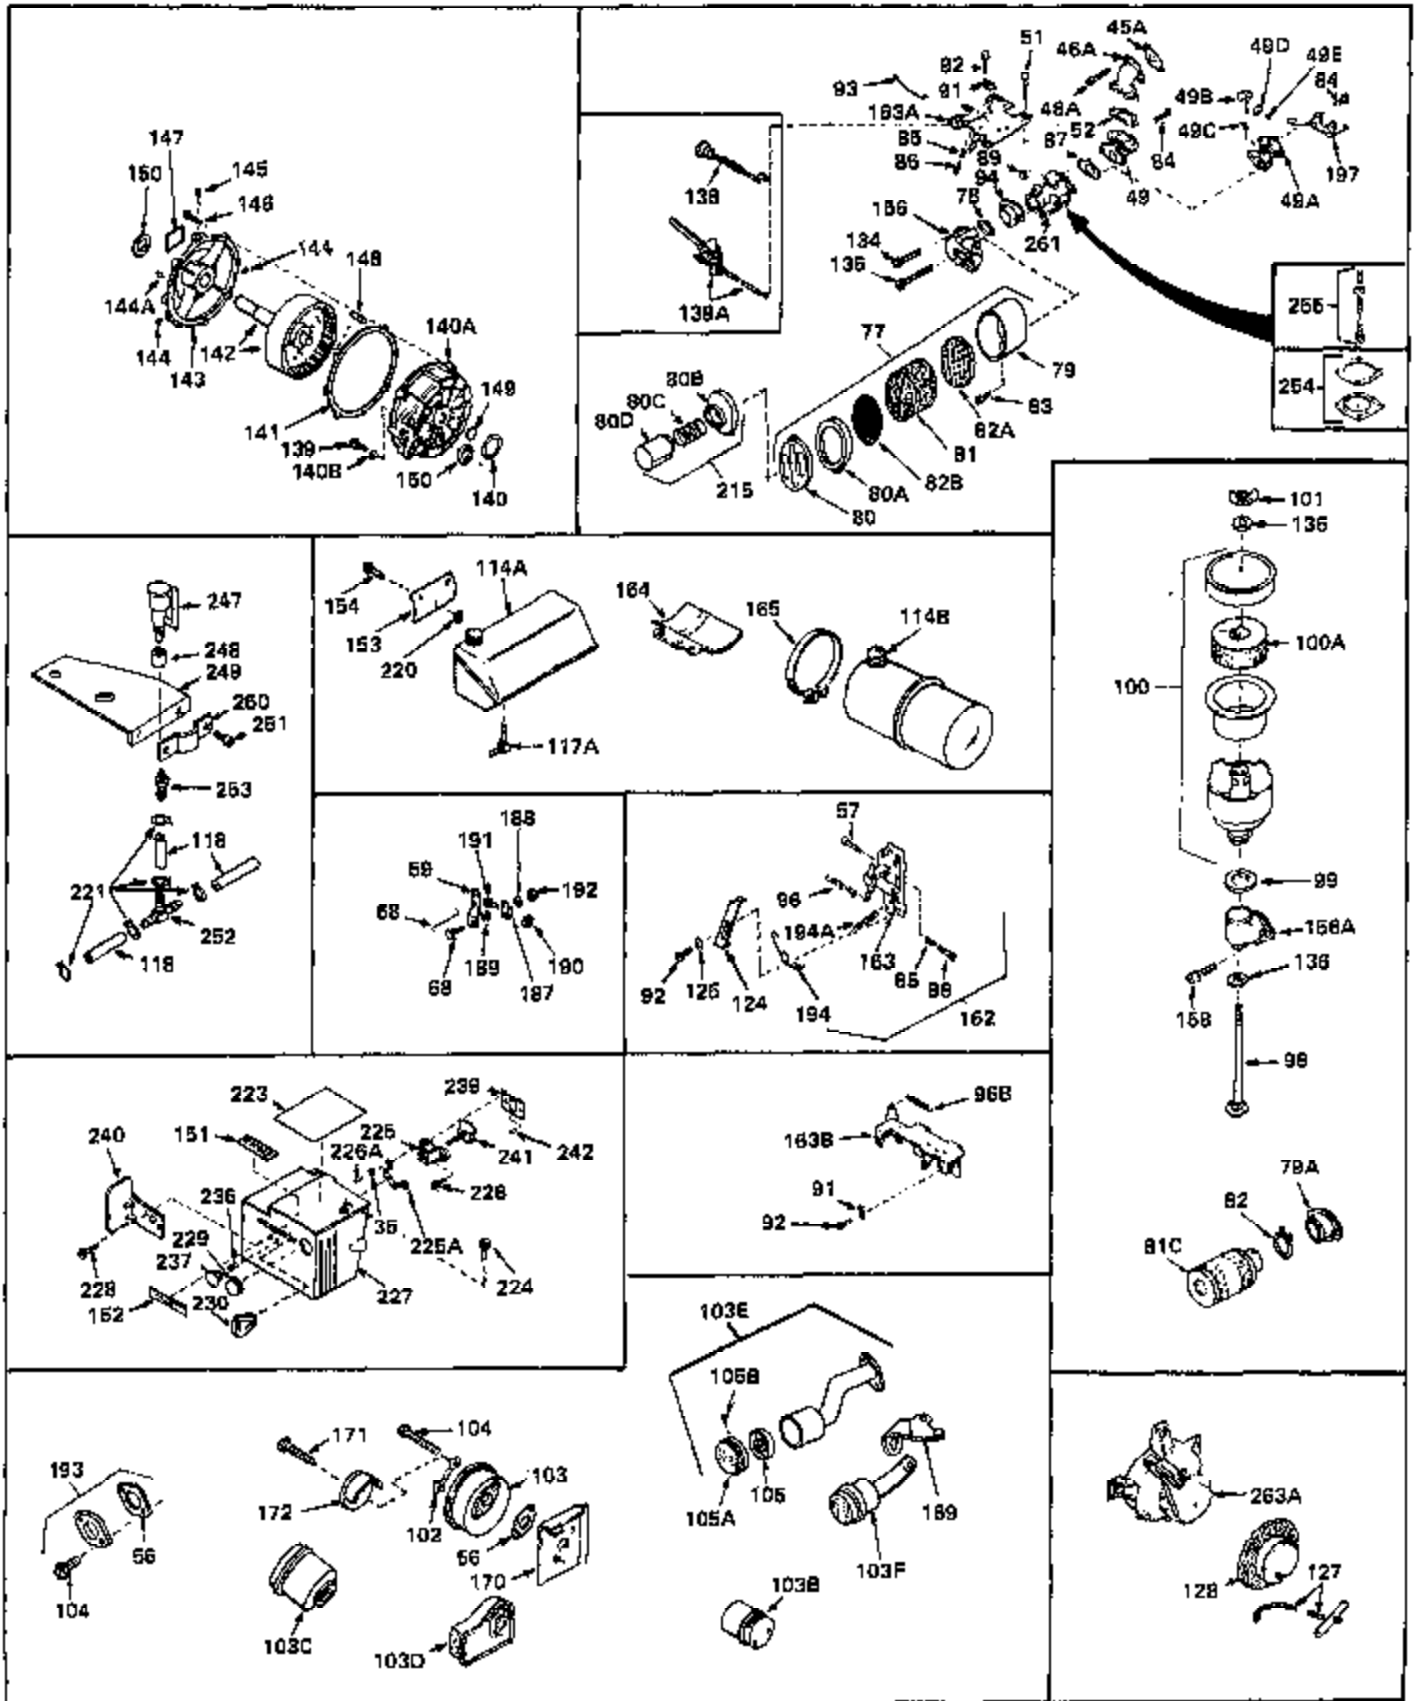

Ref #	Part Number	Qty	Description
234	590417	0	Screen, Starter cup
234A	590416	0	Cup, Starter
235	28942	0	Screw
235	30200	0	Screw
238	28545	0	Grommet, Plastic
243	30879	0	Bracket, Toggle switch
244	610164	0	Switch, Toggle
257	631021	0	Inlet Needle, Seat & Clip Assy.
259	30547A	0	Contact Assy., Breaker
260	30548A	0	Condenser
261A	630958B	0	Carburetor
262	610690A	0	Magneto, Tecumseh
263	590420	0	Starter, Rewind
264	33233	0	Gasket Set