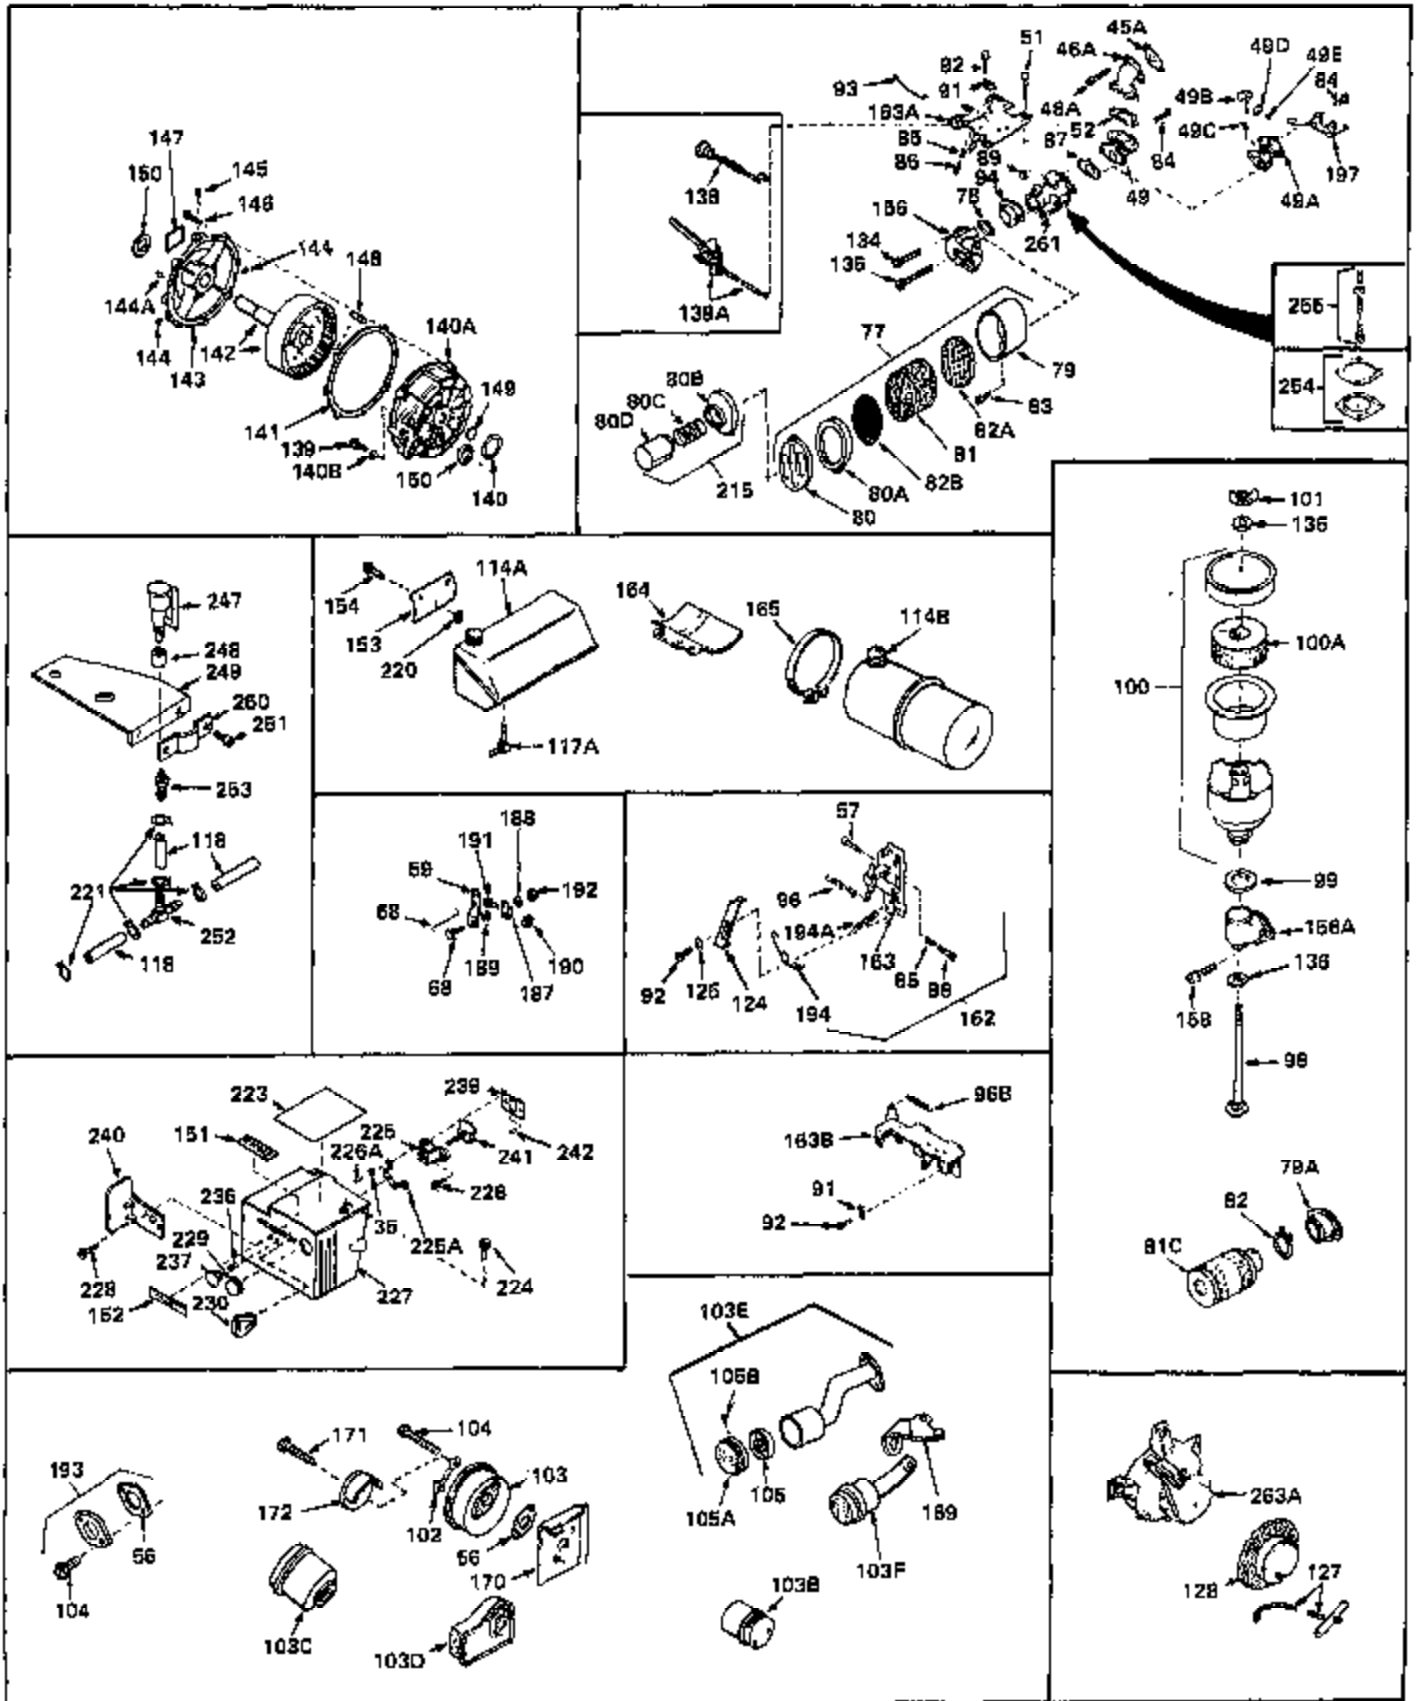

Ref #	Part Number	Qty	Description
234A	590416	0	Cup, Starter
234	590417	0	Screen, Starter cup
235	28942	0	Screw
235	30200	0	Screw
238	28545	0	Grommet, Plastic
243	30879	0	Bracket, Toggle switch
244	610164	0	Switch, Toggle
259	30547A	0	Contact Assy., Breaker
260	30548A	0	Condenser
262	610690A	0	Magneto, Tecumseh
263	590420	0	Starter, Rewind
264	33233	0	Gasket Set