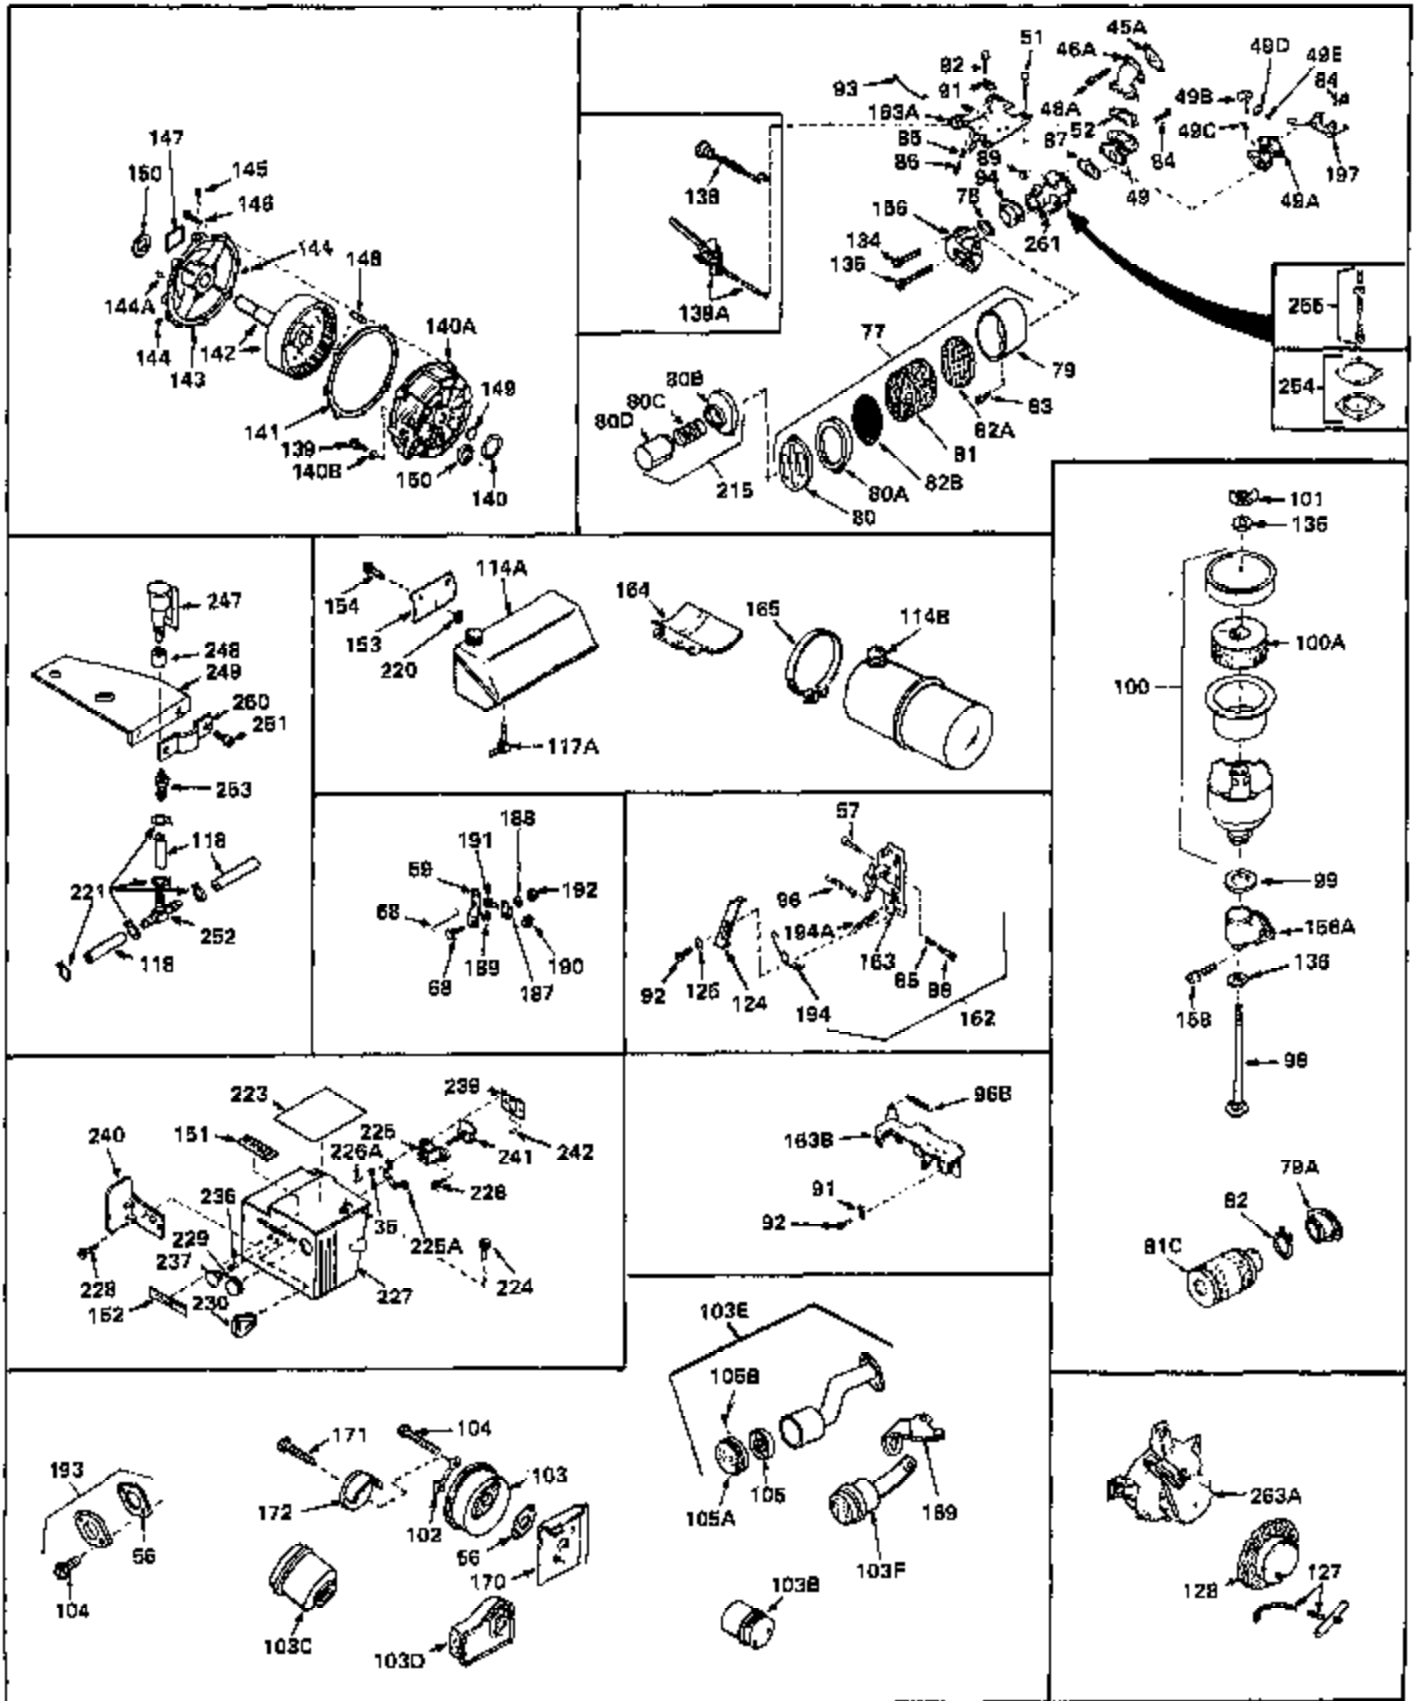

Ref #	Part Number	Qty	Description
233	28250	0	Decal, H.P. (3 H.P.)
233	30077	0	Decal, H.P. (3-1/2 H.P.)
233	31427	0	Decal, H.P. (2-1/2 H.P.)
234A	590416	0	Cup, Starter
234	590417	0	Screen, Starter cup
235	28942	0	Screw
235	30200	0	Screw
238	28545	0	Grommet, Plastic
243	30879	0	Bracket, Toggle switch
244	610164	0	Switch, Toggle
259	30547A	0	Contact Assy., Breaker
260	30548A	0	Condenser
262	610690A	0	Magneto, Tecumseh
263	590420	0	Starter, Rewind
264	33233	0	Gasket Set