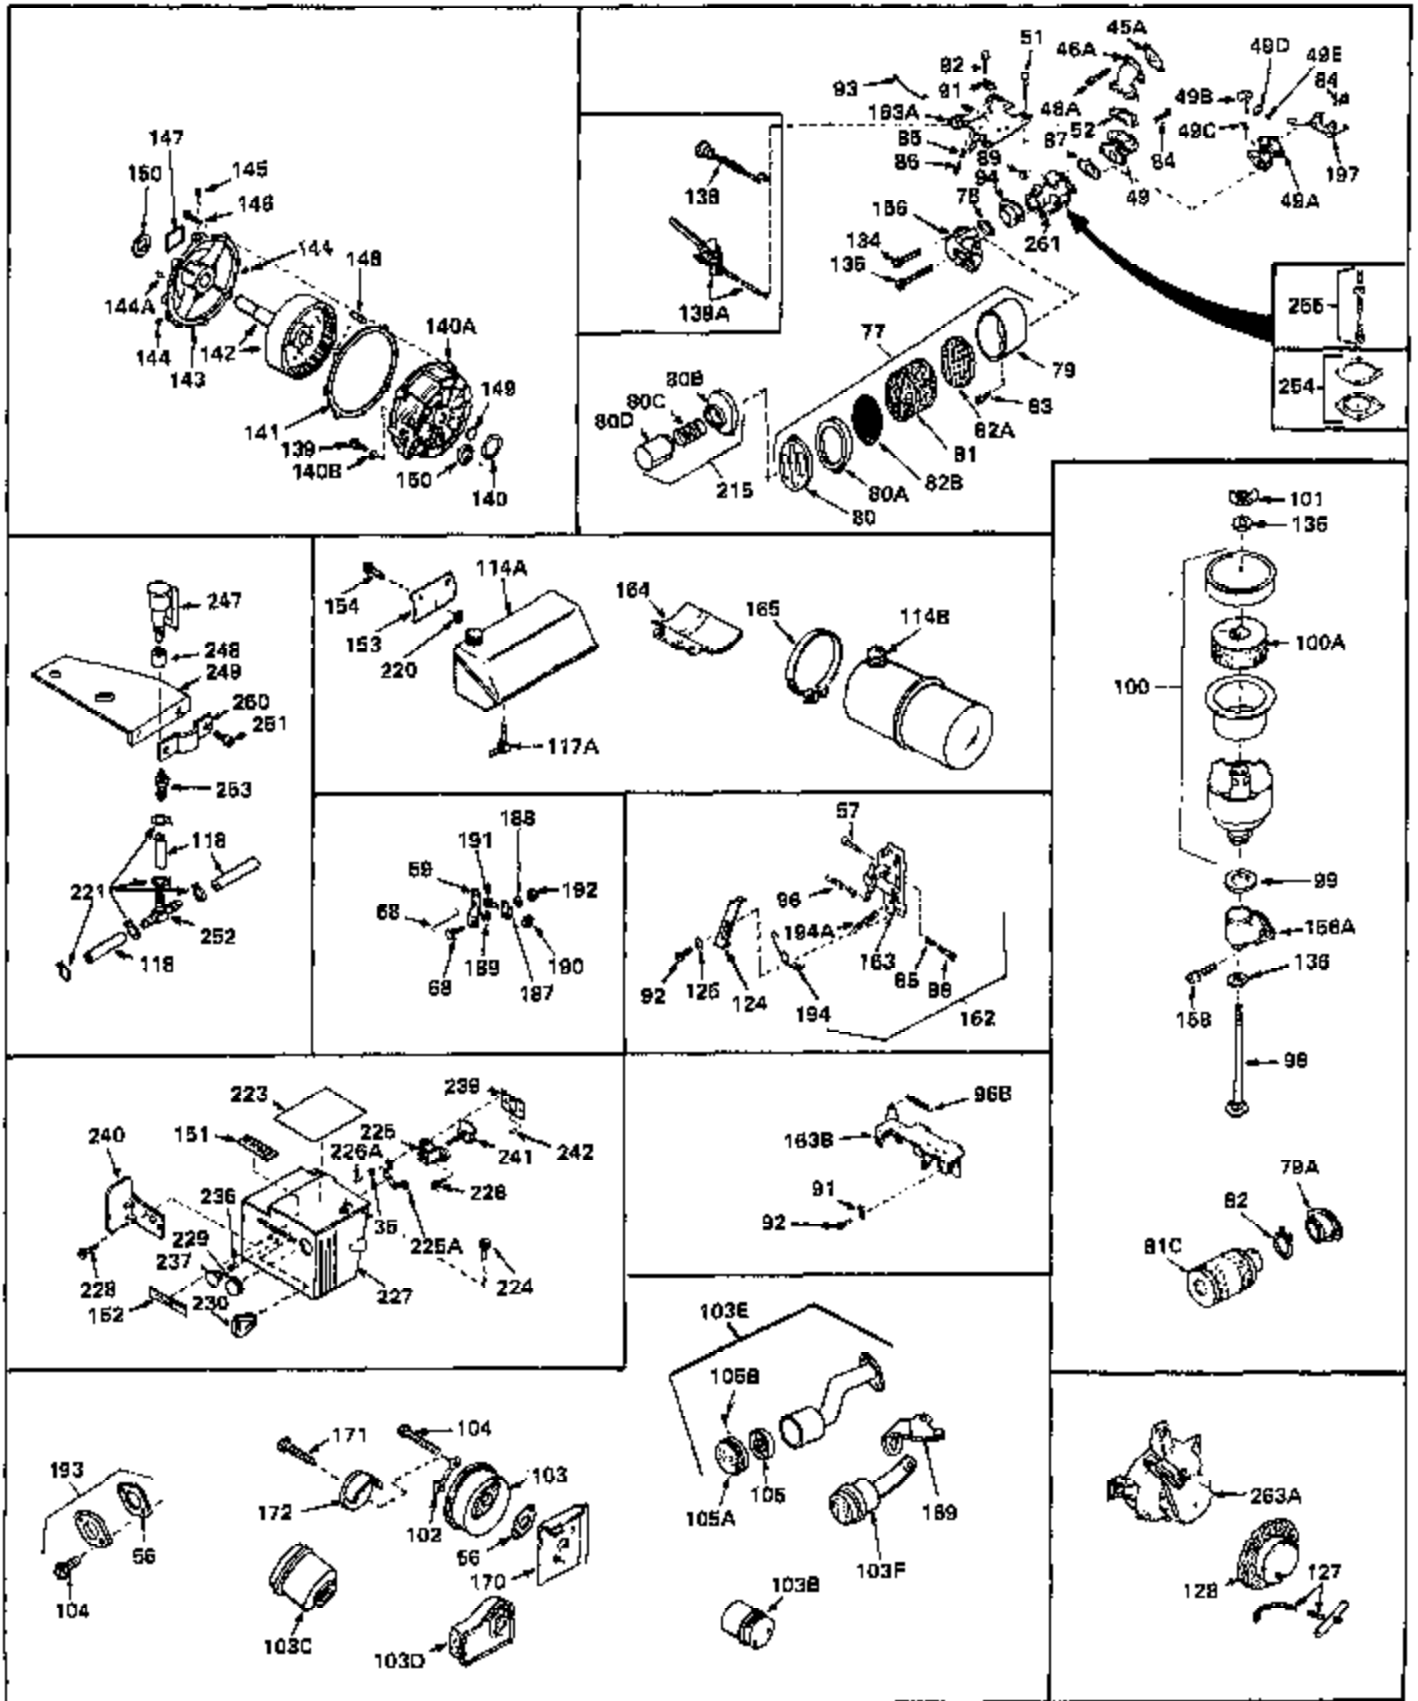

Ref #	Part Number	Qty	Description
233	28250	0	Decal, H.P. (3 H.P.)
233	30077	0	Decal, H.P. (3-1/2 H.P.)
233	31427	0	Decal, H.P. (2-1/2 H.P.)
234	590417	0	Screen, Starter cup
234A	590416	0	Cup, Starter
235	28942	0	Screw
235	30200	0	Screw
238	28545	0	Grommet, Plastic
243	30879	0	Bracket, Toggle switch
244	610164	0	Switch, Toggle
257	631021	0	Inlet Needle, Seat & Clip Assy.
259	30547A	0	Contact Assy., Breaker
260	30548A	0	Condenser
261A	631070A	0	Carburetor
262	610690A	0	Magneto, Tecumseh
263	590420	0	Starter, Rewind
264	33233	0	Gasket Set