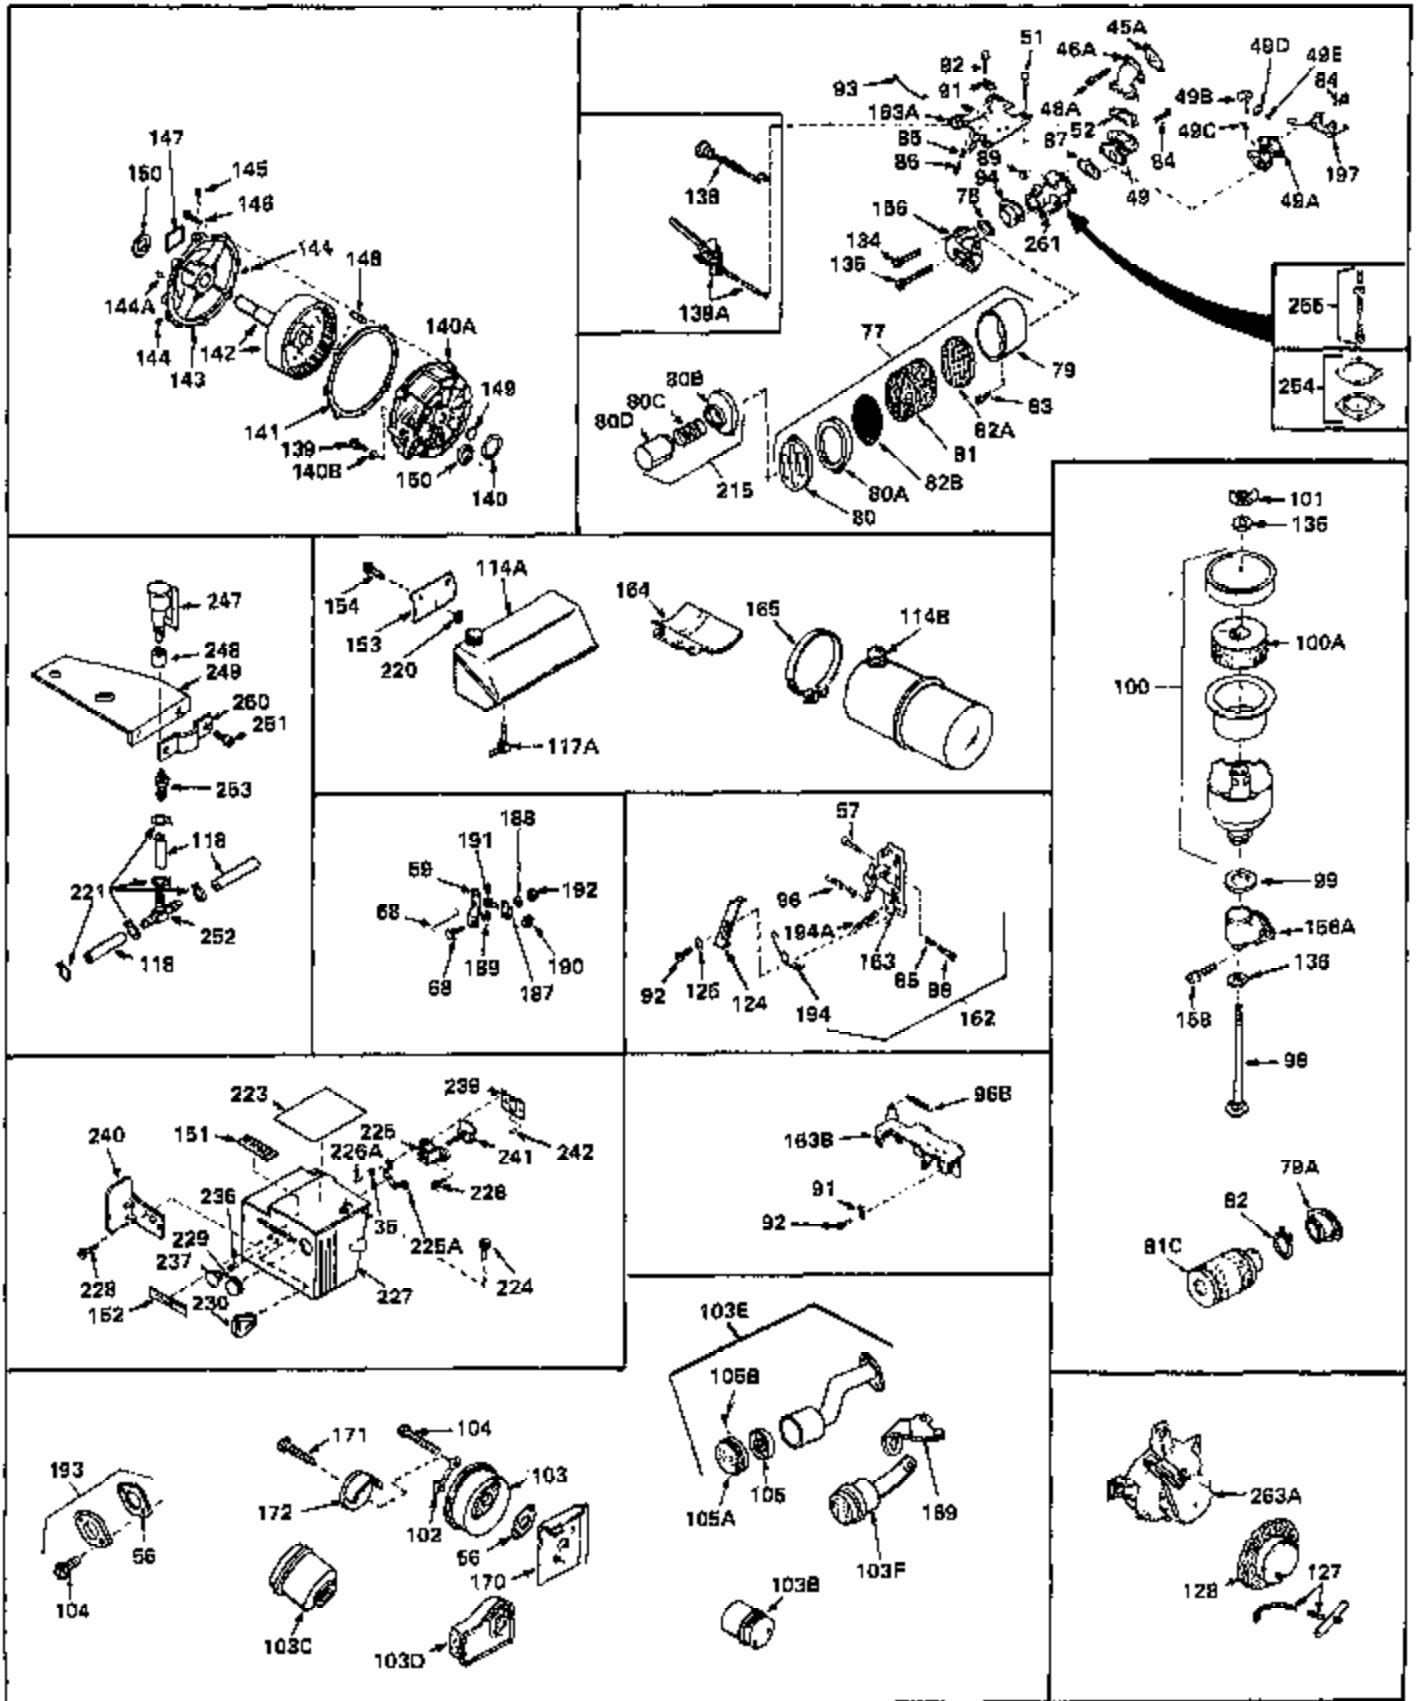

Ref #	Part Number	Qty	Description
36	8269	0	Washer
45A	30188	0	Gasket, Intake pipe
48A	650451	0	Screw
51	650454	0	Screw, Fil. flex hd. 1/4-20 x 3/4
56	30081	0	Gasket, Exhaust
57	28942	0	Screw
57	30091	0	Screw, Hex slotted washer hd., 8-32 x 1/2
57	30200	0	Screw
59	31510	0	Lever, Governor
68	650548	0	Screw, Hex washer hd., 8-32 x 5/16
77	31545	0	Cleaner Assy., Air
78	27272	0	Gasket, Air cleaner
80D	450124	0	Bag, Pre-cleaner
80C	450150	0	Spring, Pre-cleaner
82A	29962	0	Screen, Air cleaner
83	28820	0	Screw
83	650163	0	Screw, Fil. hd. Sems, 10-32 x 7/8
83	650399	0	Screw, Phil. fil. hd. Sems, 10-32 x 5/8
83	650709	0	Screw
84	30564	0	Screw
84	6201	0	Screw
84	6202	0	Screw
84	650551	0	Screw, Hex hd. cap, 1/4-28 x 1-1/4
85	28564	0	Spring, Compression
85	31342	0	Spring, Compression
85	32924	0	Spring, Compression
86	29500	0	Screw, Fil. hd. mach., Sems, 8-32 x 3/4
86	650549	0	Screw
86	650688	0	Screw, Hex hd., 10-32 x 1-5/16" (Drilled
87	26756	0	Gasket, Carburetor
89	29752	0	Nut
91	27793	0	Clip, Conduit
92	28942	0	Screw
101	9577	0	Nut, Wing, 10-24
102	30083	0	Plate, Locking
103F	33288	0	Muffler
103	30996	0	Muffler
104	27182	0	Screw, Hex hd. cap, 1/4-20 x 3-3/8
104	650253	0	Screw, Hex hd. cap, 1/4-20 x 2-1/4
104	650327	0	Screw, Fil slotted hd. Sems, 114-20 x 2-1/2
104	650493	0	Screw, Hex hd. Sems, 1/4-20 x 1-3/4
104	650561	0	Screw
104	650599	0	Screw, Hex hd. cap, Sems, 1/4-20 x 1-1/2
104	650795	0	Screw, Hex hd. cap, Sems, 1/4-20 x 2-5/16
105B	650578	0	Screw
105A	33172	0	Cover, Muffler
105	33171	0	Screen, Muffler
117A	28584	0	Strainer & Elbow
118	29774	0	Line, Fuel (Braided 8.25")
118	30705	0	Line, Fuel (Braided 16")
118	30962	0	Line, Fuel (Braided 32")
134	650163	0	Screw, Fil. hd. Sems, 10-32 x 7/8
135	650520	0	Screw
135	650544	0	Screw, Pan flex hd., 10-24 x 7/8
136	27183	0	Washer, Fiber
136	31905	0	Washer, Paper
138A	24522	0	Control, Throttle
138	30985	0	Control, Throttle