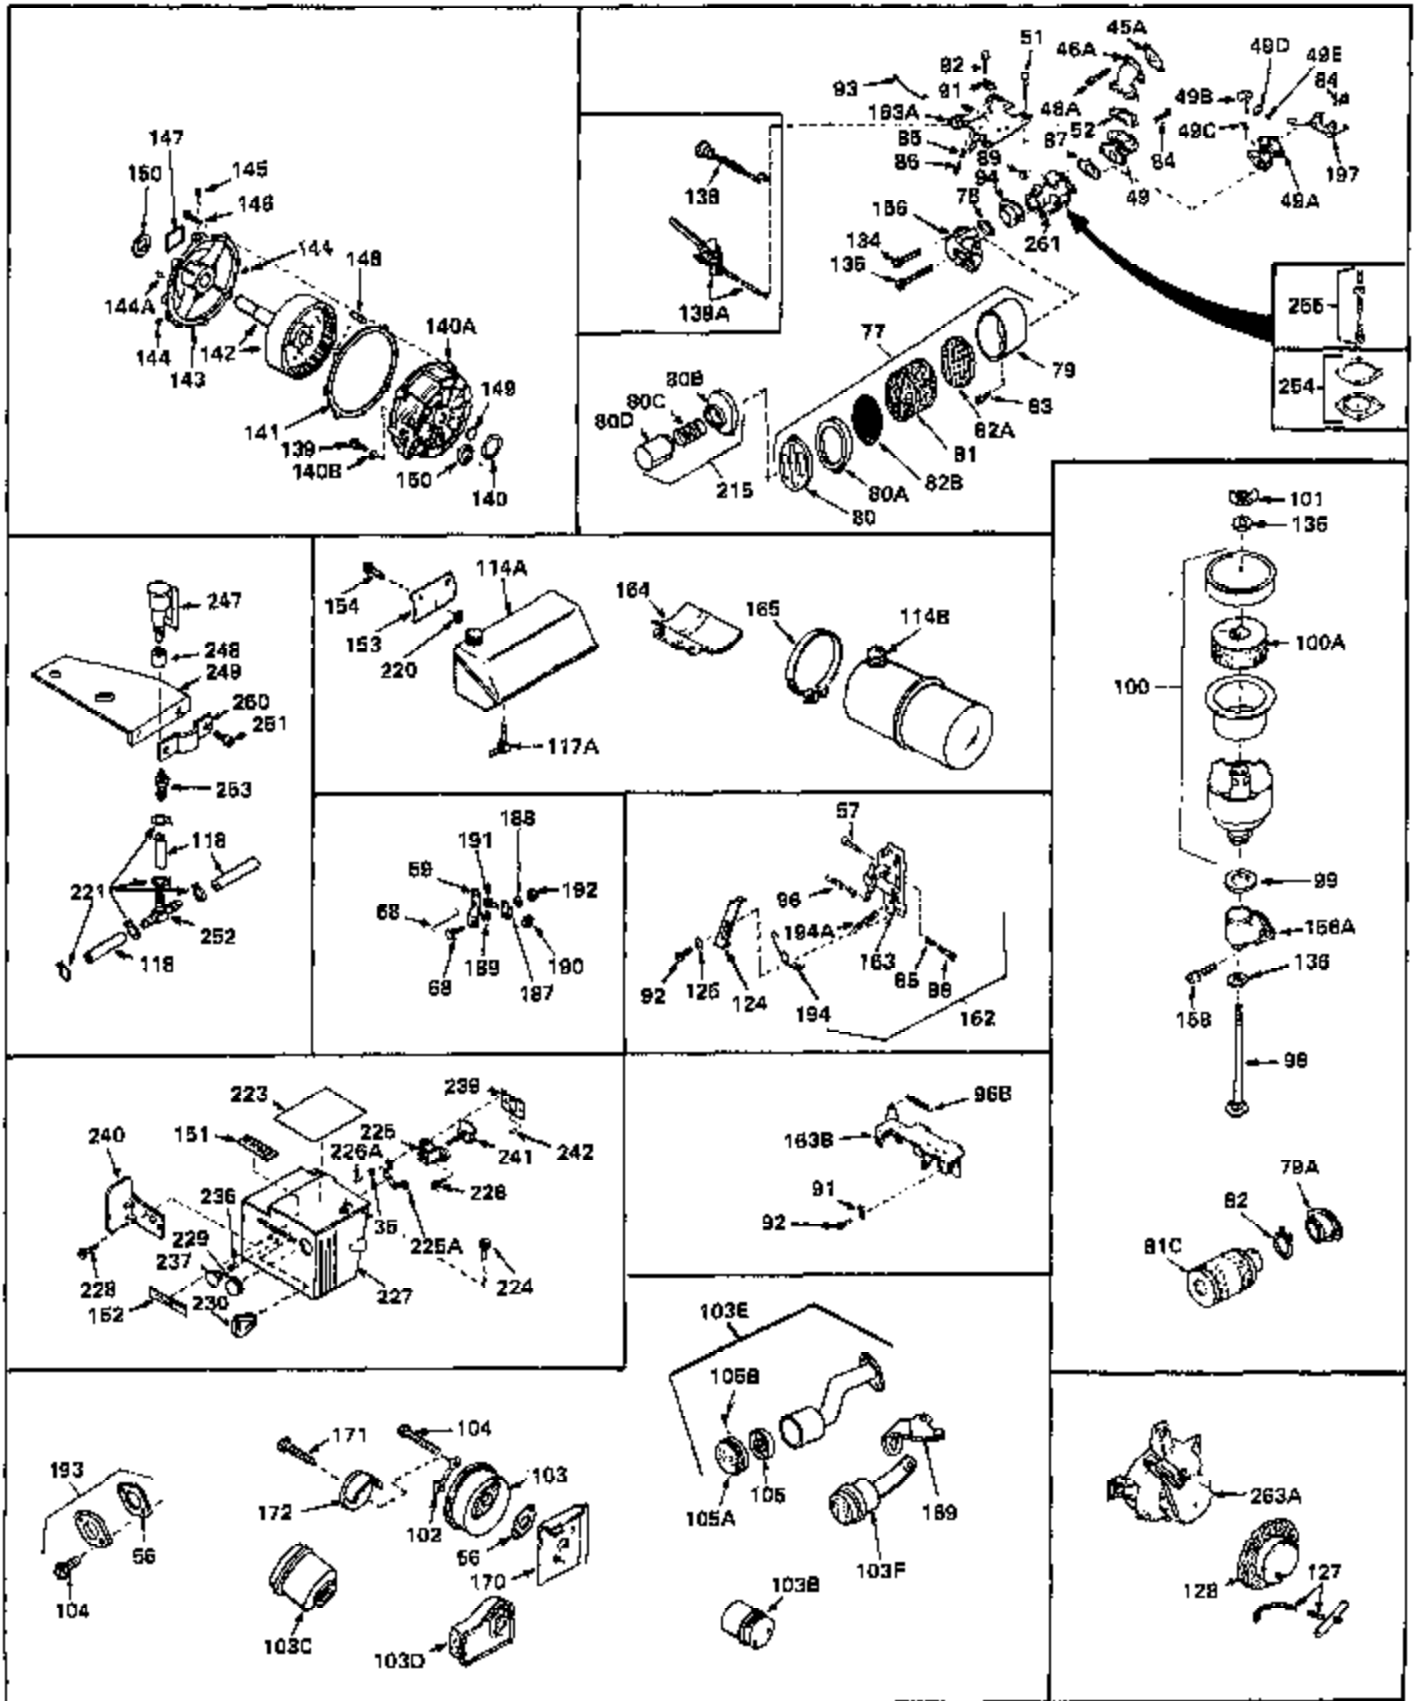

Ref #	Part Number	Qty	Description
36	8269	0	Washer
45A	30188	0	Gasket, Intake pipe
46A	31429	0	Pipe, Upper intake
48A	650451	0	Screw
49	31430	0	Pipe, Lower intake
51	650454	0	Screw, Fil. flex hd. 1/4-20 x 3/4
52	31340	0	Gasket, Intake pipe
56	30081	0	Gasket, Exhaust
57	28942	0	Screw
57	30091	0	Screw, Hex slotted washer hd., 8-32 x 1/2
57	30200	0	Screw
59	31336	0	Lever, Governor
68	650548	0	Screw, Hex washer hd., 8-32 x 5/16
77	31545	0	Cleaner Assy., Air
78	27272	0	Gasket, Air cleaner
79	31312	0	Body, Air cleaner
80	30585	0	Cover, Air cleaner
80D	450124	0	Bag, Pre-cleaner
80C	450150	0	Spring, Pre-cleaner
81	29961	0	Element, Air cleaner
82A	29962	0	Screen, Air cleaner
83	28820	0	Screw
83	650163	0	Screw, Fil. hd. Sems, 10-32 x 7/8
83	650399	0	Screw, Phil. fil. hd. Sems, 10-32 x 5/8
83	650709	0	Screw
84	30564	0	Screw
84	6201	0	Screw
84	6202	0	Screw
84	650551	0	Screw, Hex hd. cap, 1/4-28 x 1-1/4
85	28564	0	Spring, Compression
85	31342	0	Spring, Compression
85	32924	0	Spring, Compression
86	29500	0	Screw, Fil. hd. mach., Sems, 8-32 x 3/4
86	650549	0	Screw
86	650688	0	Screw, Hex hd., 10-32 x 1-5/16" (Drilled
87	31688	0	Gasket, Carburetor (1/8 thick)
89	29752	0	Nut
91	27793	0	Clip, Conduit
92	28942	0	Screw
96	31349	0	Spring, Extension
101	9577	0	Nut, Wing, 10-24
102	30083	0	Plate, Locking
103	30996	0	Muffler
103F	33288	0	Muffler
104	27182	0	Screw, Hex hd. cap, 1/4-20 x 3-3/8
104	650253	0	Screw, Hex hd. cap, 1/4-20 x 2-1/4
104	650327	0	Screw, Fil slotted hd. Sems, 114-20 x 2-1/2
104	650493	0	Screw, Hex hd. Sems, 1/4-20 x 1-3/4
104	650561	0	Screw
104	650599	0	Screw, Hex hd. cap, Sems, 1/4-20 x 1-1/2
104	650795	0	Screw, Hex hd. cap, Sems, 1/4-20 x 2-5/16
105A	33172	0	Cover, Muffler
105B	650578	0	Screw
105	33171	0	Screen, Muffler
117A	28584	0	Strainer & Elbow
118	29774	0	Line, Fuel (Braided 8.25")
118	30705	0	Line, Fuel (Braided 16")
118	30962	0	Line, Fuel (Braided 32")