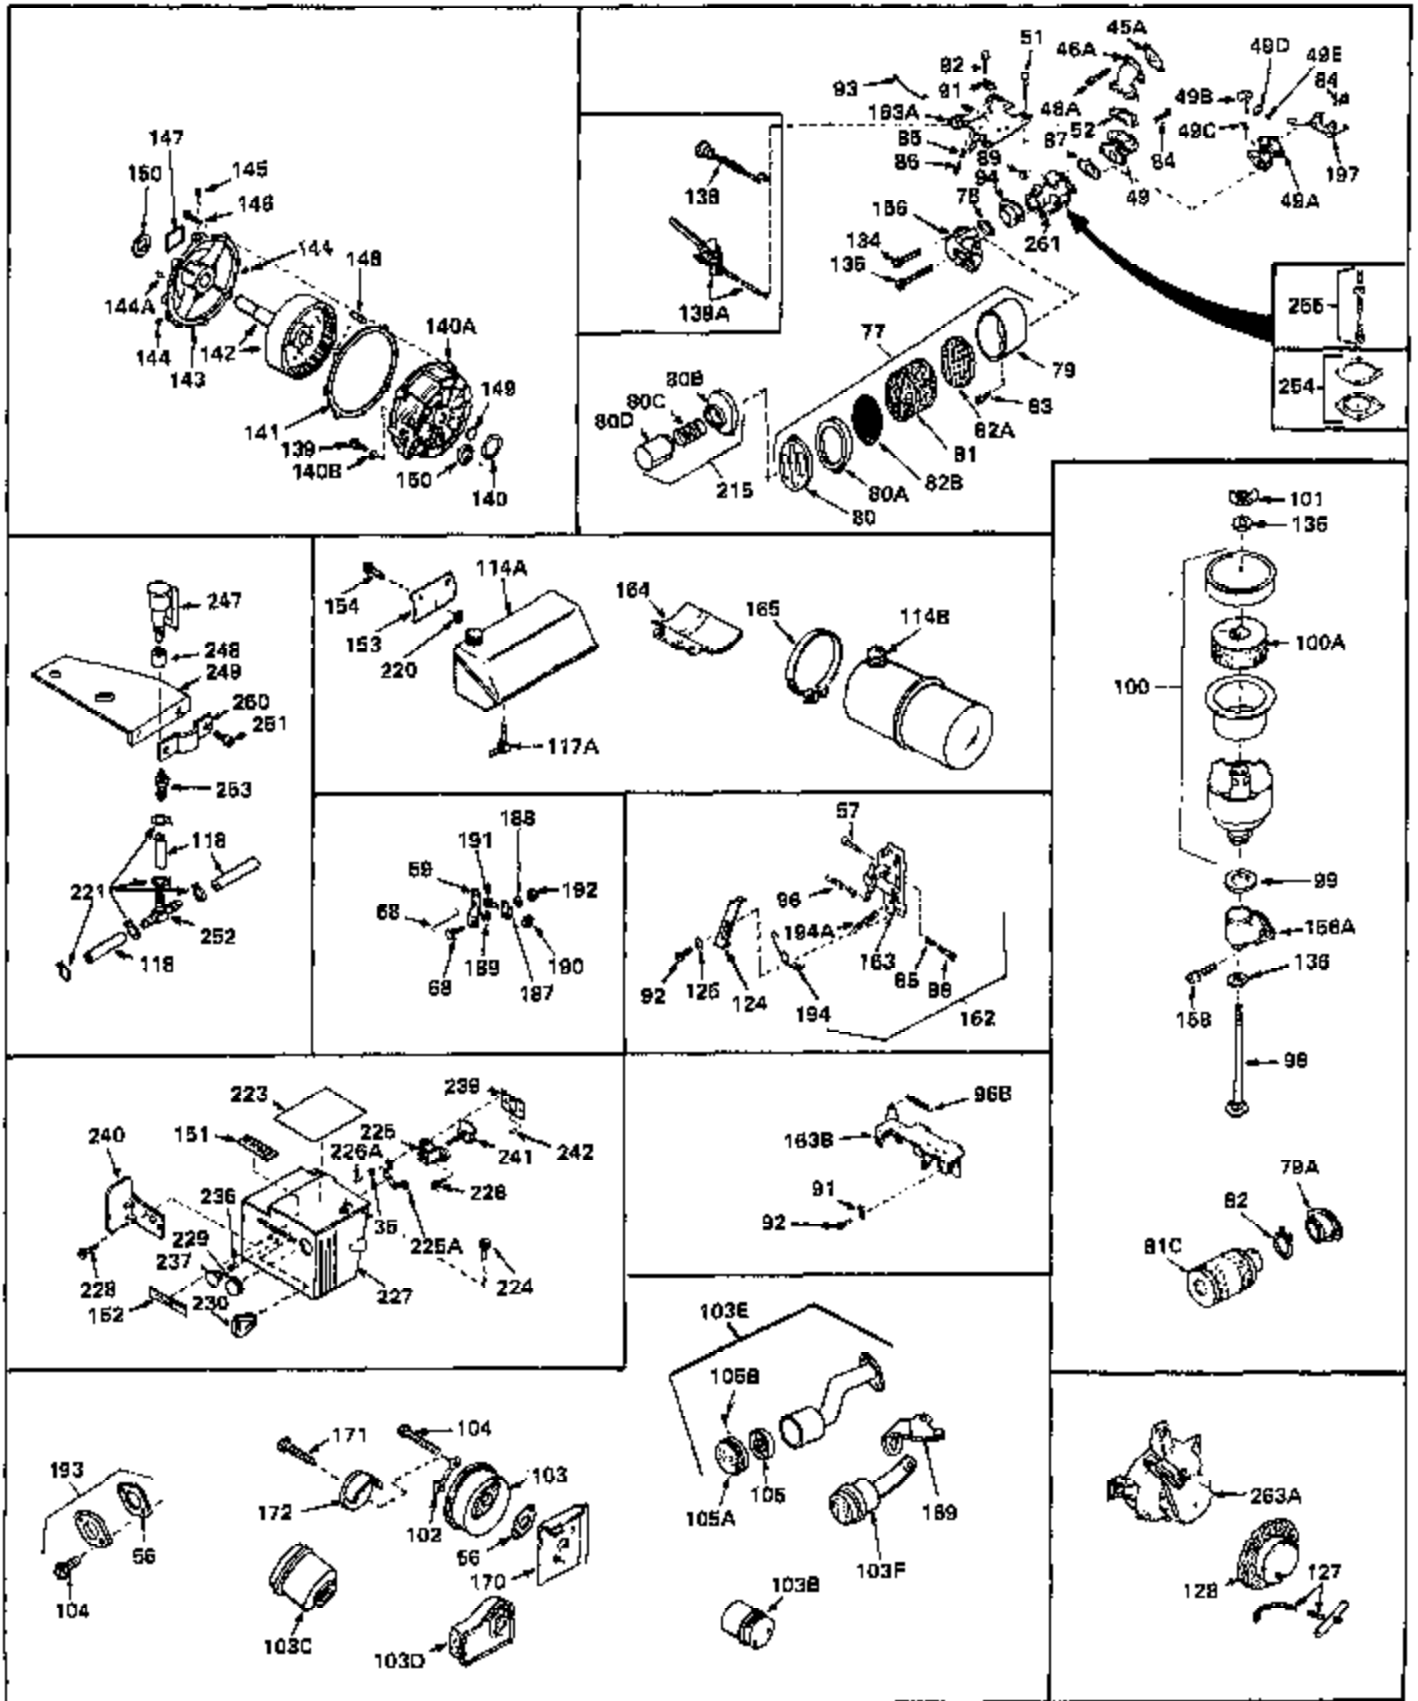

Ref #	Part Number	Qty	Description
36	8269	0	Washer
45A	30188	0	Gasket, Intake pipe
48A	650451	0	Screw
51	650454	0	Screw, Fil. flex hd. 1/4-20 x 3/4
57	28942	0	Screw
57	30091	0	Screw, Hex slotted washer hd., 8-32 x 1/2
57	30200	0	Screw
59	31510	0	Lever, Governor
68	650548	0	Screw, Hex washer hd., 8-32 x 5/16
77	31545	0	Cleaner Assy., Air
78	27272	0	Gasket, Air cleaner
80D	450124	0	Bag, Pre-cleaner
80C	450150	0	Spring, Pre-cleaner
82A	29962	0	Screen, Air cleaner
83	650163	0	Screw, Fil. hd. Sems, 10-32 x 7/8
83	650399	0	Screw, Phil. fil. hd. Sems, 10-32 x 5/8
83	650709	0	Screw
83	28820	0	Screw
84	30564	0	Screw
84	6201	0	Screw
84	6202	0	Screw
84	650551	0	Screw, Hex hd. cap, 1/4-28 x 1-1/4
85	28564	0	Spring, Compression
85	31342	0	Spring, Compression
85	32924	0	Spring, Compression
86	29500	0	Screw, Fil. hd. mach., Sems, 8-32 x 3/4
86	650549	0	Screw
86	650688	0	Screw, Hex hd., 10-32 x 1-5/16" (Drilled
87	26756	0	Gasket, Carburetor
89	29752	0	Nut
91	27793	0	Clip, Conduit
92	28942	0	Screw
96B	31426	0	Spring, Extension
101	9577	0	Nut, Wing, 10-24
102	30083	0	Plate, Locking
103F	33288	0	Muffler
104	27182	0	Screw, Hex hd. cap, 1/4-20 x 3-3/8
104	650253	0	Screw, Hex hd. cap, 1/4-20 x 2-1/4
104	650327	0	Screw, Fil slotted hd. Sems, 114-20 x 2-1/2
104	650493	0	Screw, Hex hd. Sems, 1/4-20 x 1-3/4
104	650561	0	Screw
104	650599	0	Screw, Hex hd. cap, Sems, 1/4-20 x 1-1/2
104	650795	0	Screw, Hex hd. cap, Sems, 1/4-20 x 2-5/16
105A	33172	0	Cover, Muffler
105	33171	0	Screen, Muffler
105B	650578	0	Screw
117A	28584	0	Strainer & Elbow
118	29774	0	Line, Fuel (Braided 8.25")
118	30705	0	Line, Fuel (Braided 16")
118	30962	0	Line, Fuel (Braided 32")
134	650163	0	Screw, Fil. hd. Sems, 10-32 x 7/8
135	650520	0	Screw
135	650544	0	Screw, Pan flex hd., 10-24 x 7/8
136	27183	0	Washer, Fiber
136	31905	0	Washer, Paper
138	30985	0	Control, Throttle
138A	24522	0	Control, Throttle
139	28454	0	Screw