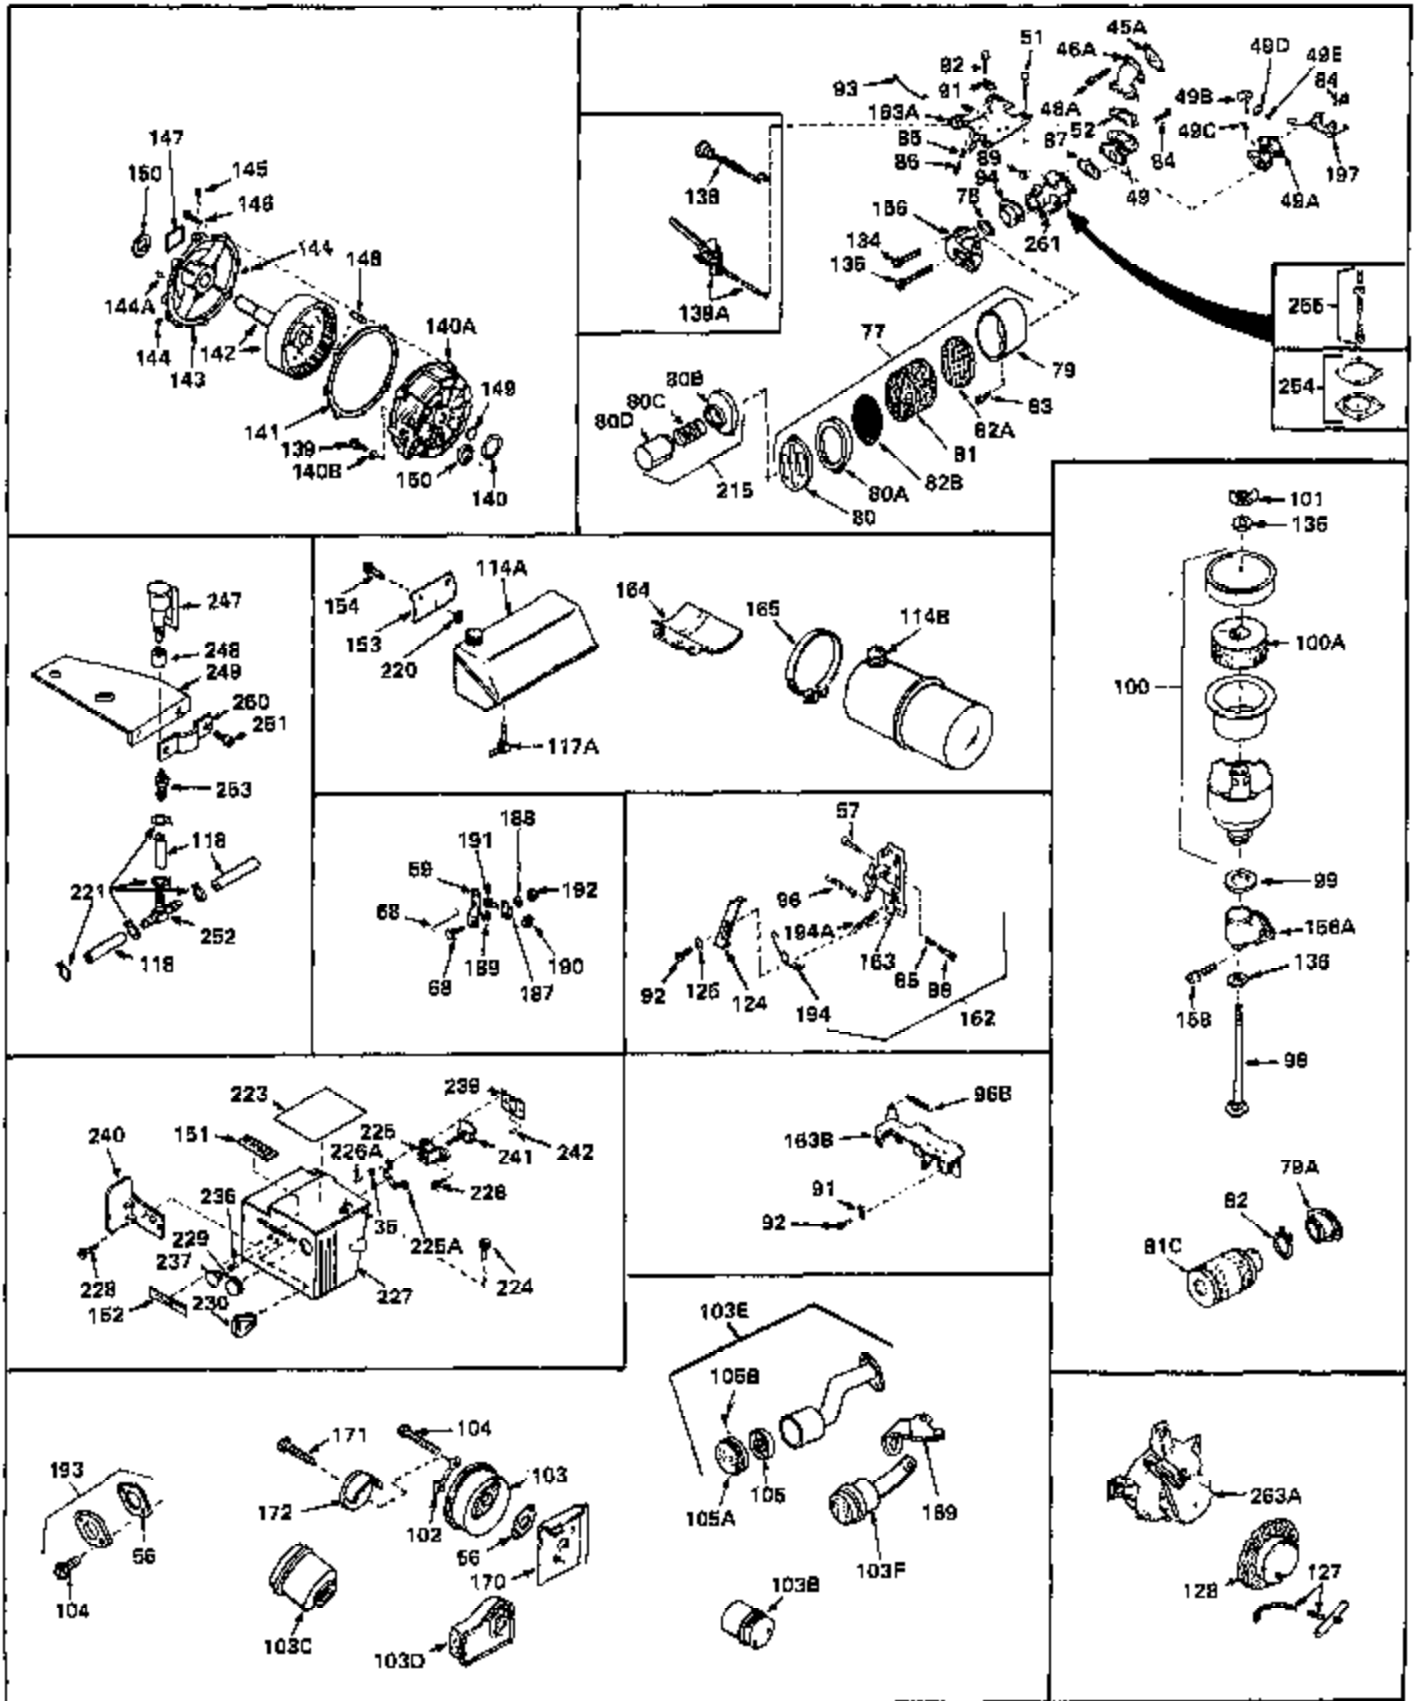

Ref #	Part Number	Qty	Description
233	28250	0	Decal, H.P. (3 H.P.)
233	30077	0	Decal, H.P. (3-1/2 H.P.)
233	31427	0	Decal, H.P. (2-1/2 H.P.)
234	590417	0	Screen, Starter cup
234A	590416	0	Cup, Starter
235	28942	0	Screw
235	30200	0	Screw
238	28545	0	Grommet, Plastic
243	30879	0	Bracket, Toggle switch
244	610164	0	Switch, Toggle
257	631021	0	Inlet Needle, Seat & Clip Assy.
259	30547A	0	Contact Assy., Breaker
260	30548A	0	Condenser
261A	631070A	0	Carburetor
262	610690A	0	Magneto, Tecumseh
263	590420	0	Starter, Rewind
264	33233	0	Gasket Set