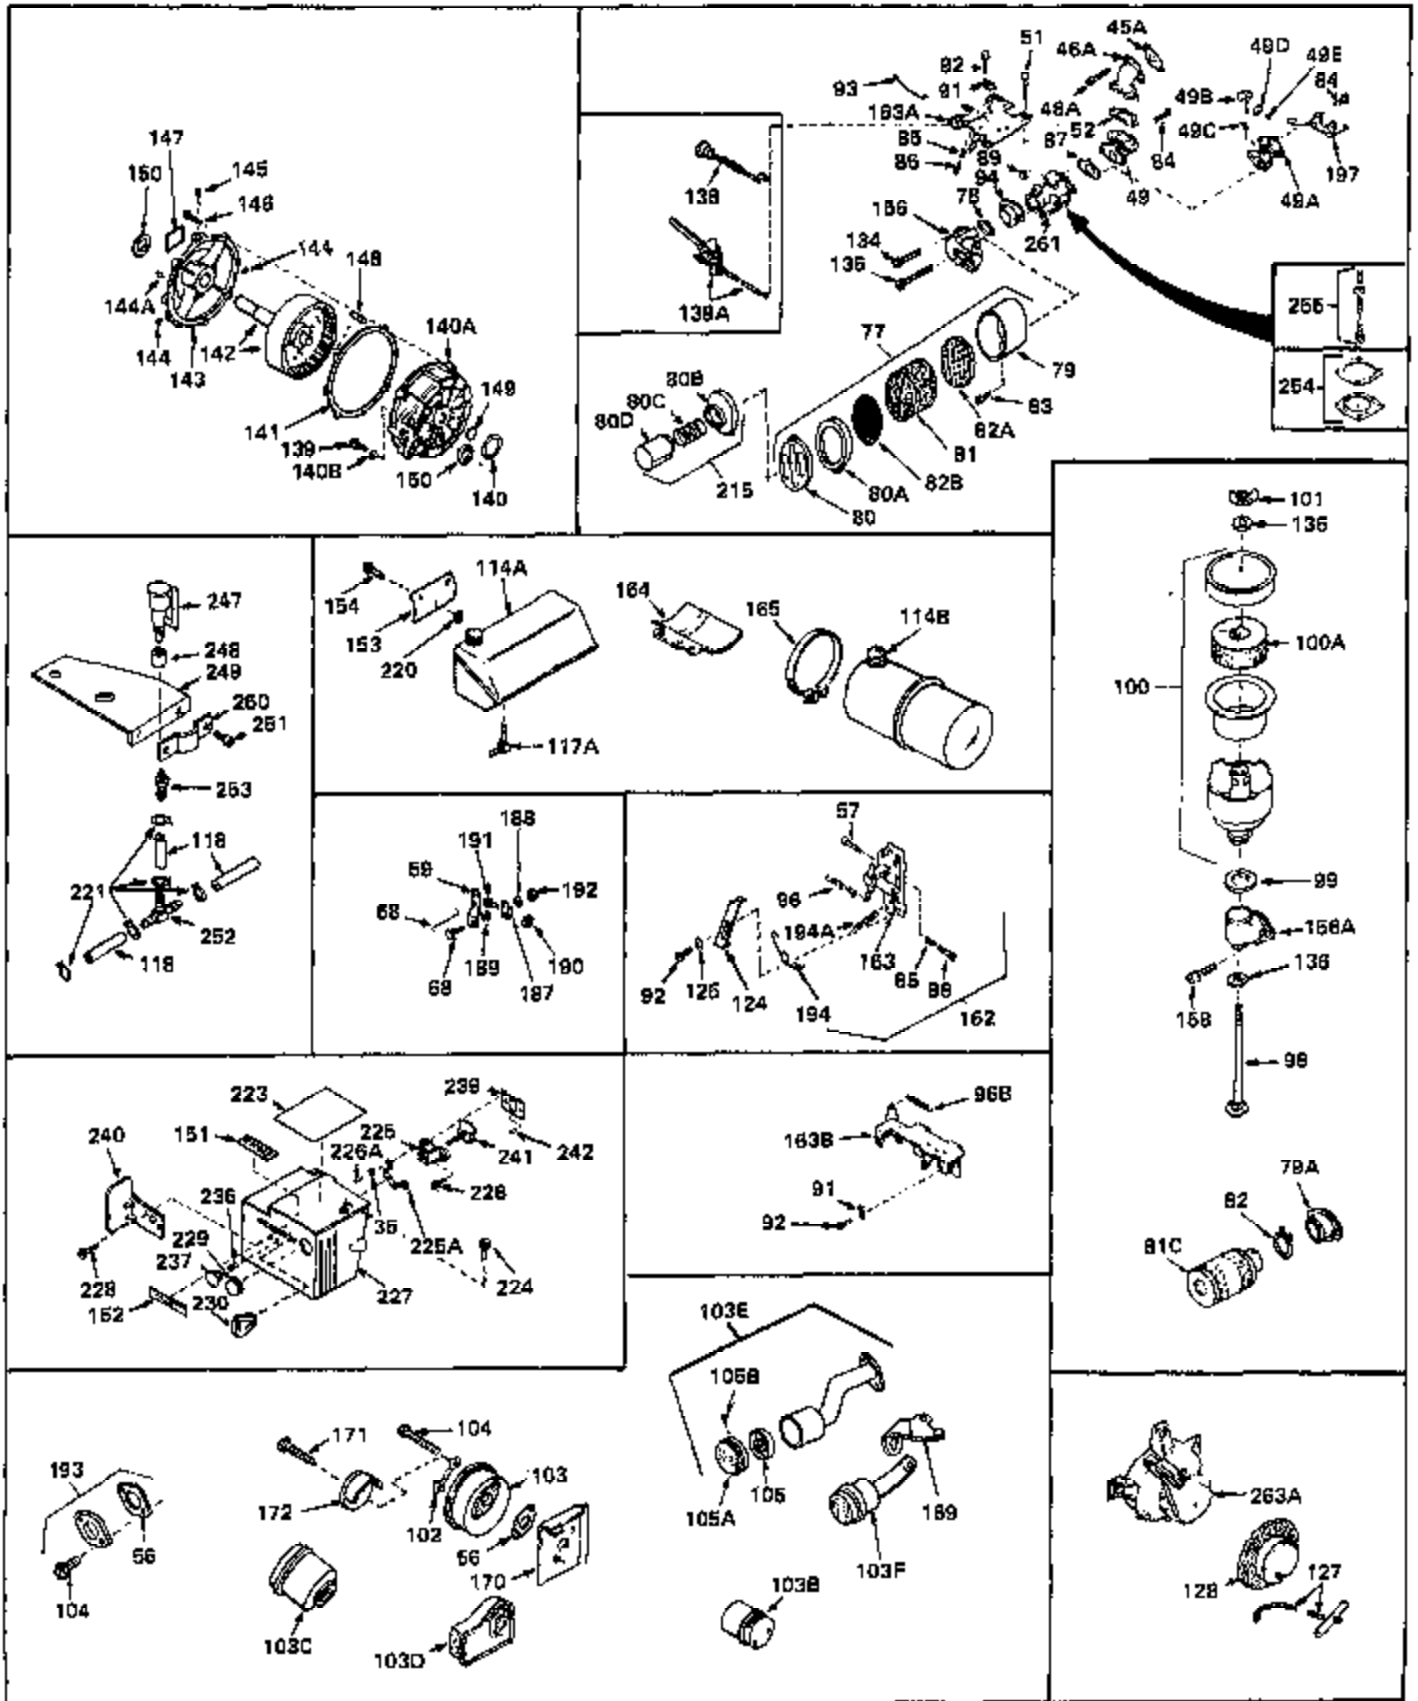

Ref #	Part Number	Qty	Description
36	8269	0	Washer
45A	30188	0	Gasket, Intake pipe
48A	650451	0	Screw
51	650454	0	Screw, Fil. flex hd. 1/4-20 x 3/4
56	30081	0	Gasket, Exhaust
57	28942	0	Screw
57	30091	0	Screw, Hex slotted washer hd., 8-32 x 1/2
57	30200	0	Screw
59	31510	0	Lever, Governor
68	650548	0	Screw, Hex washer hd., 8-32 x 5/16
77	31545	0	Cleaner Assy., Air
78	27272	0	Gasket, Air cleaner
80C	450150	0	Spring, Pre-cleaner
80D	450124	0	Bag, Pre-cleaner
82A	29962	0	Screen, Air cleaner
83	28820	0	Screw
83	650163	0	Screw, Fil. hd. Sems, 10-32 x 7/8
83	650399	0	Screw, Phil. fil. hd. Sems, 10-32 x 5/8
83	650709	0	Screw
84	30564	0	Screw
84	6201	0	Screw
84	6202	0	Screw
84	650551	0	Screw, Hex hd. cap, 1/4-28 x 1-1/4
85	28564	0	Spring, Compression
85	31342	0	Spring, Compression
85	32924	0	Spring, Compression
86	29500	0	Screw, Fil. hd. mach., Sems, 8-32 x 3/4
86	650549	0	Screw
86	650688	0	Screw, Hex hd., 10-32 x 1-5/16" (Drilled
87	26756	0	Gasket, Carburetor
89	29752	0	Nut
91	27793	0	Clip, Conduit
92	28942	0	Screw
96B	31426	0	Spring, Extension
101	9577	0	Nut, Wing, 10-24
102	30083	0	Plate, Locking
103	30996	0	Muffler
103F	33288	0	Muffler
104	27182	0	Screw, Hex hd. cap, 1/4-20 x 3-3/8
104	650253	0	Screw, Hex hd. cap, 1/4-20 x 2-1/4
104	650327	0	Screw, Fil slotted hd. Sems, 114-20 x 2-1/2
104	650493	0	Screw, Hex hd. Sems, 1/4-20 x 1-3/4
104	650561	0	Screw
104	650599	0	Screw, Hex hd. cap, Sems, 1/4-20 x 1-1/2
104	650795	0	Screw, Hex hd. cap, Sems, 1/4-20 x 2-5/16
105	33171	0	Screen, Muffler
105B	650578	0	Screw
105A	33172	0	Cover, Muffler
117A	28584	0	Strainer & Elbow
118	29774	0	Line, Fuel (Braided 8.25")
118	30705	0	Line, Fuel (Braided 16")
118	30962	0	Line, Fuel (Braided 32")
134	650163	0	Screw, Fil. hd. Sems, 10-32 x 7/8
135	650520	0	Screw
135	650544	0	Screw, Pan flex hd., 10-24 x 7/8
136	27183	0	Washer, Fiber
136	31905	0	Washer, Paper
138A	24522	0	Control, Throttle