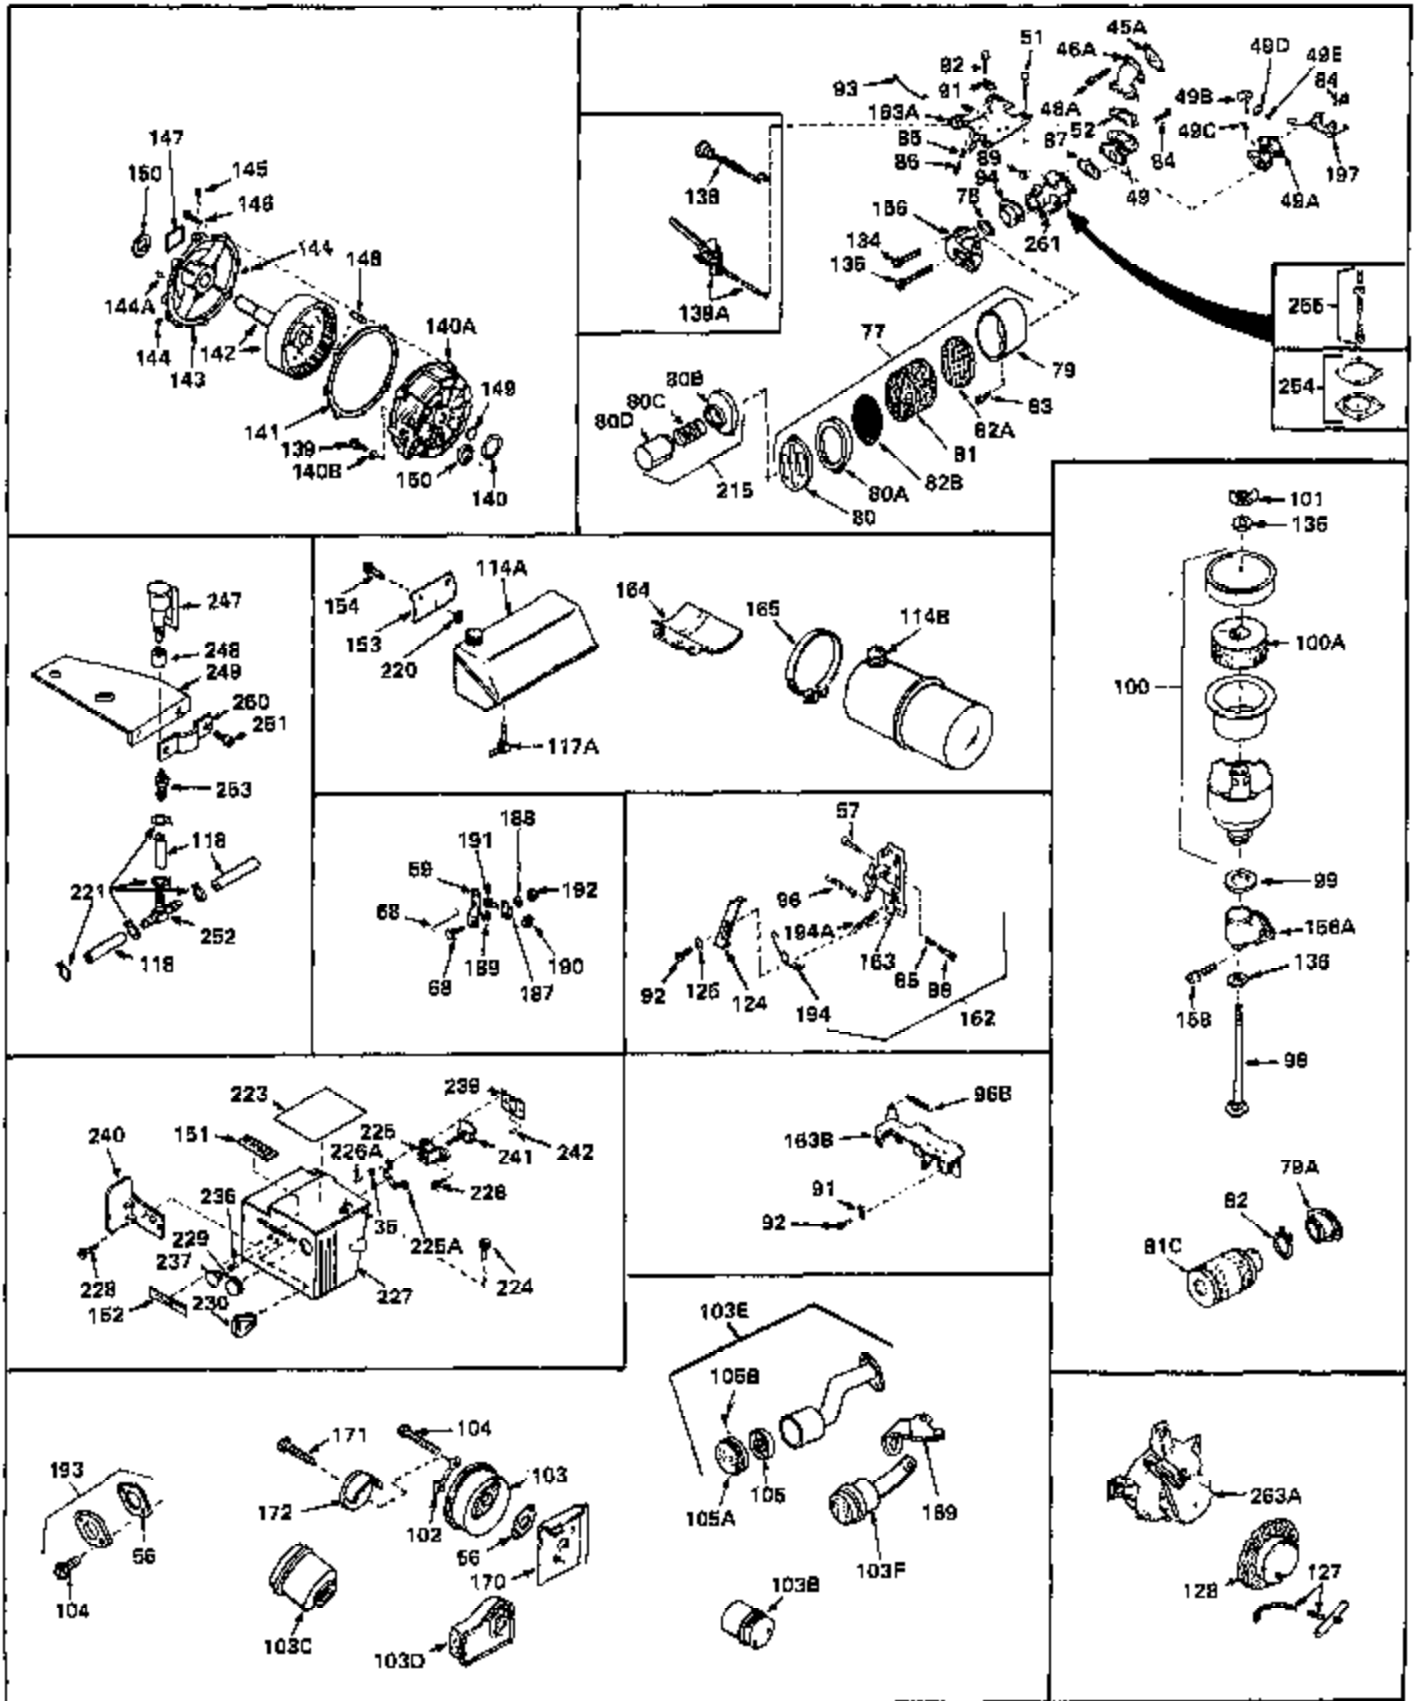

Ref #	Part Number	Qty	Description
36	8269	0	Washer
45A	30188	0	Gasket, Intake pipe
48A	650451	0	Screw
51	650454	0	Screw, Fil. flex hd. 1/4-20 x 3/4
56	30081	0	Gasket, Exhaust
57	28942	0	Screw
57	30091	0	Screw, Hex slotted washer hd., 8-32 x 1/2
57	30200	0	Screw
59	31510	0	Lever, Governor
68	650548	0	Screw, Hex washer hd., 8-32 x 5/16
77	31545	0	Cleaner Assy., Air
78	27272	0	Gasket, Air cleaner
80D	450124	0	Bag, Pre-cleaner
80C	450150	0	Spring, Pre-cleaner
82A	29962	0	Screen, Air cleaner
83	650163	0	Screw, Fil. hd. Sems, 10-32 x 7/8
83	650399	0	Screw, Phil. fil. hd. Sems, 10-32 x 5/8
83	650709	0	Screw
83	28820	0	Screw
84	30564	0	Screw
84	6201	0	Screw
84	6202	0	Screw
84	650551	0	Screw, Hex hd. cap, 1/4-28 x 1-1/4
85	28564	0	Spring, Compression
85	31342	0	Spring, Compression
85	32924	0	Spring, Compression
86	29500	0	Screw, Fil. hd. mach., Sems, 8-32 x 3/4
86	650549	0	Screw
86	650688	0	Screw, Hex hd., 10-32 x 1-5/16" (Drilled
87	26756	0	Gasket, Carburetor
89	29752	0	Nut
91	27793	0	Clip, Conduit
92	28942	0	Screw
101	9577	0	Nut, Wing, 10-24
102	30083	0	Plate, Locking
103	30996	0	Muffler
103F	33288	0	Muffler
104	27182	0	Screw, Hex hd. cap, 1/4-20 x 3-3/8
104	650253	0	Screw, Hex hd. cap, 1/4-20 x 2-1/4
104	650327	0	Screw, Fil slotted hd. Sems, 114-20 x 2-1/2
104	650493	0	Screw, Hex hd. Sems, 1/4-20 x 1-3/4
104	650561	0	Screw
104	650599	0	Screw, Hex hd. cap, Sems, 1/4-20 x 1-1/2
104	650795	0	Screw, Hex hd. cap, Sems, 1/4-20 x 2-5/16
105	33171	0	Screen, Muffler
105B	650578	0	Screw
105A	33172	0	Cover, Muffler
117A	28584	0	Strainer & Elbow
118	29774	0	Line, Fuel (Braided 8.25")
118	30705	0	Line, Fuel (Braided 16")
118	30962	0	Line, Fuel (Braided 32")
134	650163	0	Screw, Fil. hd. Sems, 10-32 x 7/8
135	650520	0	Screw
135	650544	0	Screw, Pan flex hd., 10-24 x 7/8
136	27183	0	Washer, Fiber
136	31905	0	Washer, Paper
138	30985	0	Control, Throttle
138A	24522	0	Control, Throttle