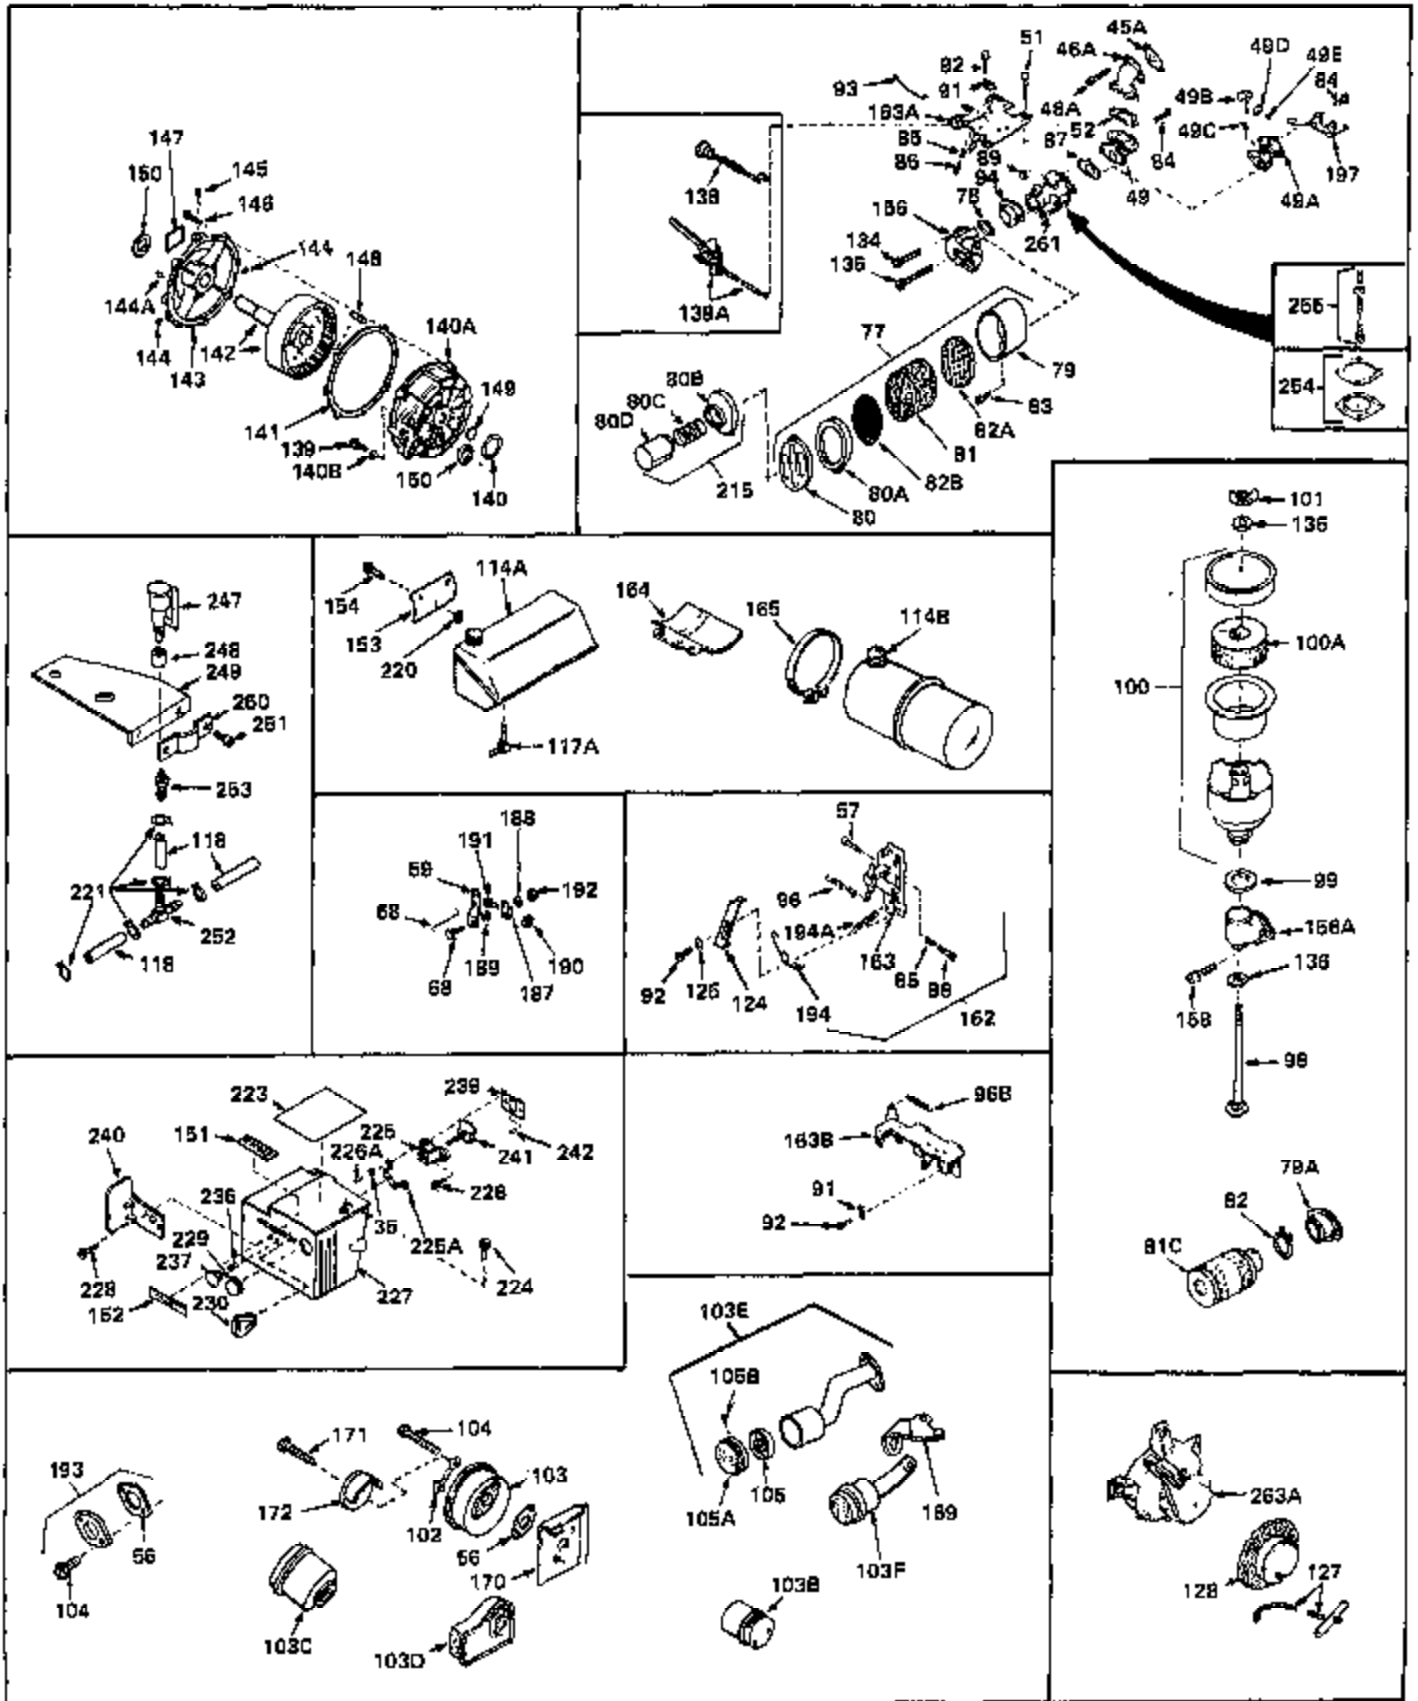

Ref #	Part Number	Qty	Description
232	30969	0	Cap, Oil drain
233	28250	0	Decal, H.P. (3 H.P.)
233	30077	0	Decal, H.P. (3-1/2 H.P.)
233	31427	0	Decal, H.P. (2-1/2 H.P.)
235	28942	0	Screw
235	30200	0	Screw
238	28545	0	Grommet, Plastic
243	30879	0	Bracket, Toggle switch
244	610164	0	Switch, Toggle
257	631021	0	Inlet Needle, Seat & Clip Assy.
259	30547A	0	Contact Assy., Breaker
260	30548A	0	Condenser
261A	631070A	0	Carburetor
262	610690A	0	Magneto, Tecumseh
264	33233	0	Gasket Set