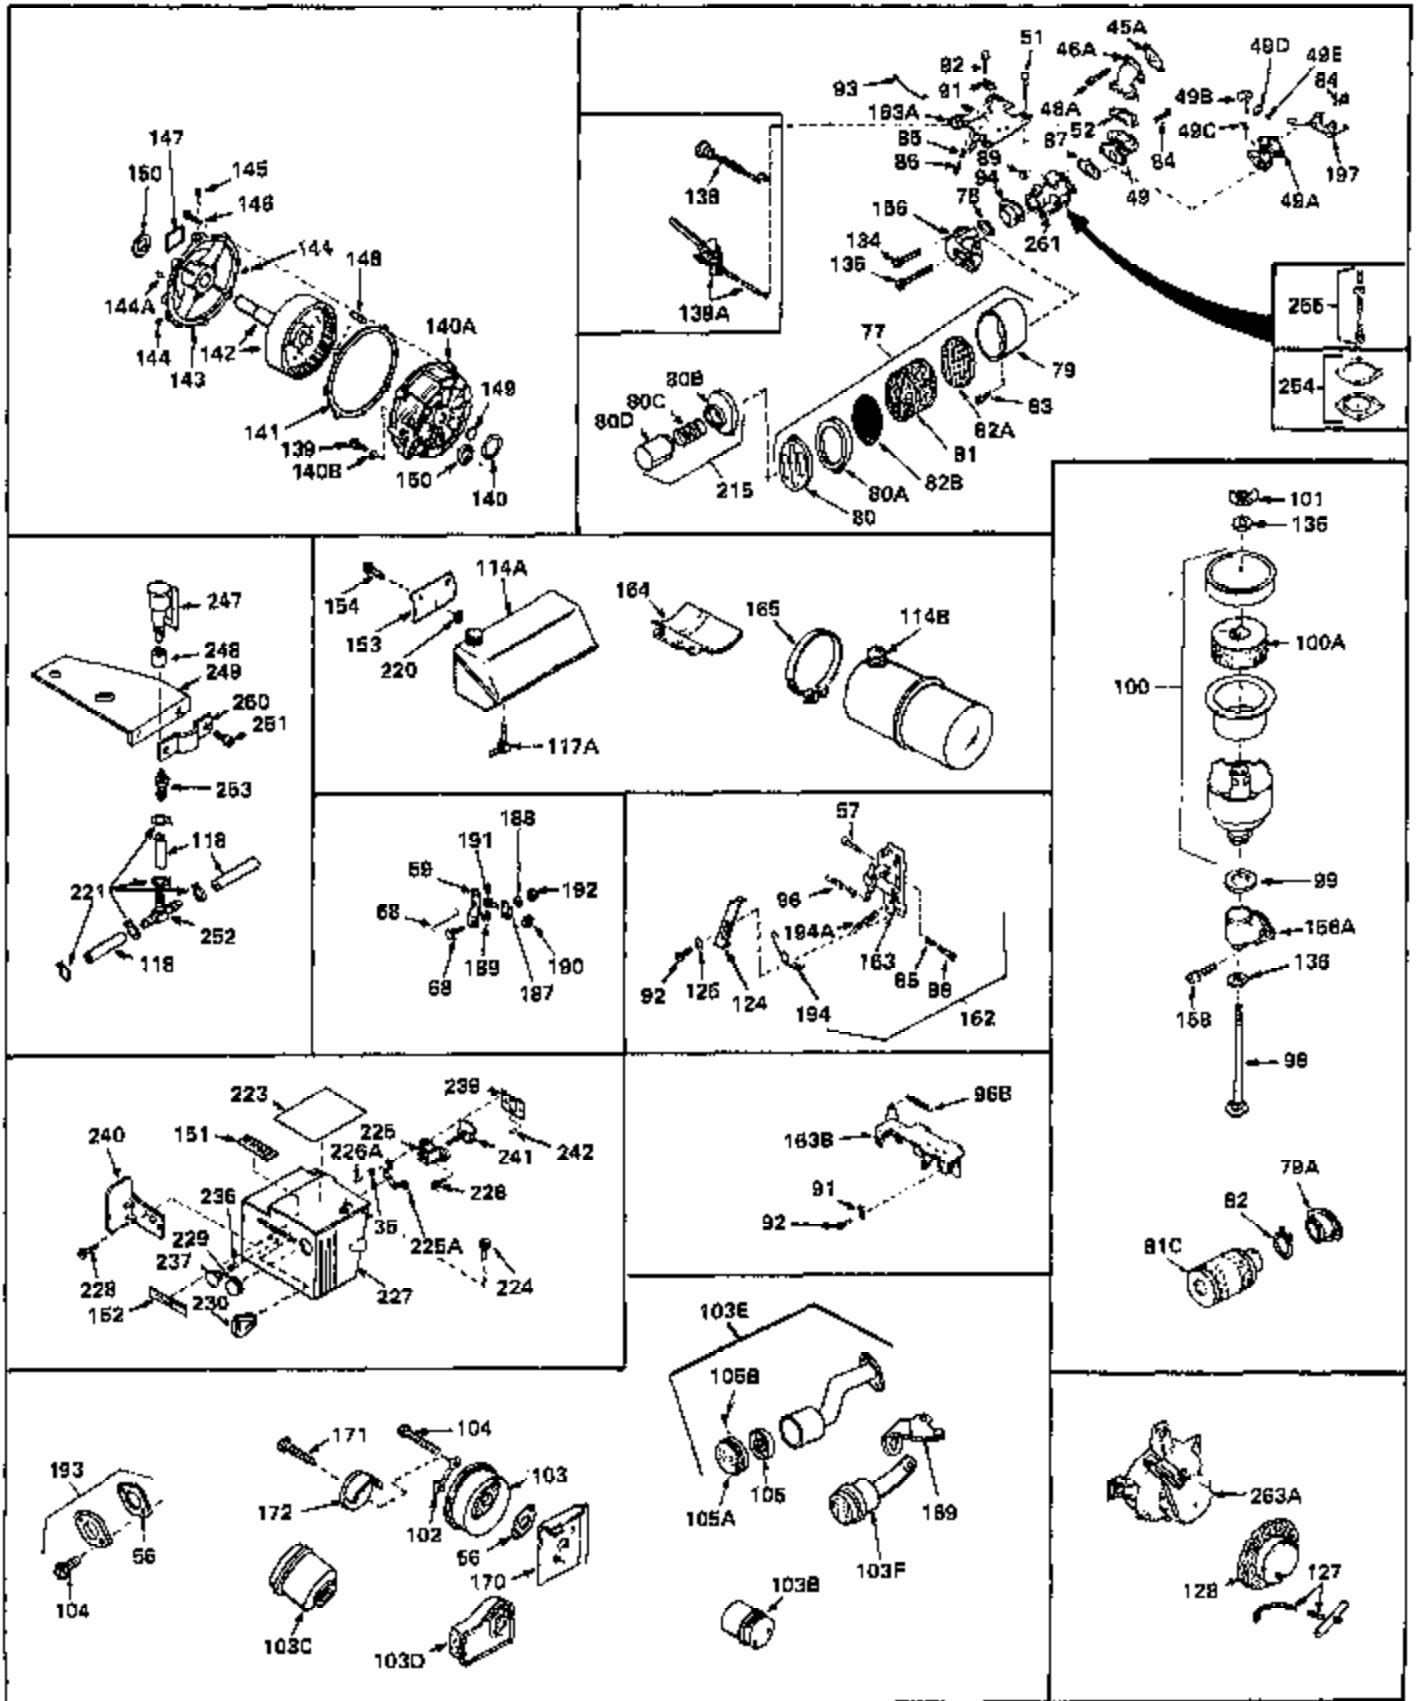

Ref #	Part Number	Qty	Description
36	8269	0	Washer
45A	30188	0	Gasket, Intake pipe
48A	650451	0	Screw
51	650454	0	Screw, Fil. flex hd. 1/4-20 x 3/4
56	30081	0	Gasket, Exhaust
57	28942	0	Screw
57	30091	0	Screw, Hex slotted washer hd., 8-32 x 1/2
57	30200	0	Screw
59	31510	0	Lever, Governor
68	650548	0	Screw, Hex washer hd., 8-32 x 5/16
77	31545	0	Cleaner Assy., Air
78	27272	0	Gasket, Air cleaner
80D	450124	0	Bag, Pre-cleaner
80C	450150	0	Spring, Pre-cleaner
82A	29962	0	Screen, Air cleaner
83	28820	0	Screw
83	650163	0	Screw, Fil. hd. Sems, 10-32 x 7/8
83	650399	0	Screw, Phil. fil. hd. Sems, 10-32 x 5/8
83	650709	0	Screw
84	30564	0	Screw
84	6201	0	Screw
84	6202	0	Screw
84	650551	0	Screw, Hex hd. cap, 1/4-28 x 1-1/4
85	28564	0	Spring, Compression
85	31342	0	Spring, Compression
85	32924	0	Spring, Compression
86	29500	0	Screw, Fil. hd. mach., Sems, 8-32 x 3/4
86	650549	0	Screw
86	650688	0	Screw, Hex hd., 10-32 x 1-5/16" (Drilled
87	26756	0	Gasket, Carburetor
89	29752	0	Nut
91	27793	0	Clip, Conduit
92	28942	0	Screw
96B	31426	0	Spring, Extension
101	9577	0	Nut, Wing, 10-24
102	30083	0	Plate, Locking
103F	33288	0	Muffler
103	30996	0	Muffler
104	27182	0	Screw, Hex hd. cap, 1/4-20 x 3-3/8
104	650253	0	Screw, Hex hd. cap, 1/4-20 x 2-1/4
104	650327	0	Screw, Fil slotted hd. Sems, 114-20 x 2-1/2
104	650493	0	Screw, Hex hd. Sems, 1/4-20 x 1-3/4
104	650561	0	Screw
104	650599	0	Screw, Hex hd. cap, Sems, 1/4-20 x 1-1/2
104	650795	0	Screw, Hex hd. cap, Sems, 1/4-20 x 2-5/16
105	33171	0	Screen, Muffler
105B	650578	0	Screw
105A	33172	0	Cover, Muffler
117A	28584	0	Strainer & Elbow
118	29774	0	Line, Fuel (Braided 8.25")
118	30705	0	Line, Fuel (Braided 16")
118	30962	0	Line, Fuel (Braided 32")
127	590343	0	Rope & Handle Assy., Starter
128	30892	0	Pulley, Rope starter
134	650163	0	Screw, Fil. hd. Sems, 10-32 x 7/8
135	650520	0	Screw
135	650544	0	Screw, Pan flex hd., 10-24 x 7/8
136	27183	0	Washer, Fiber