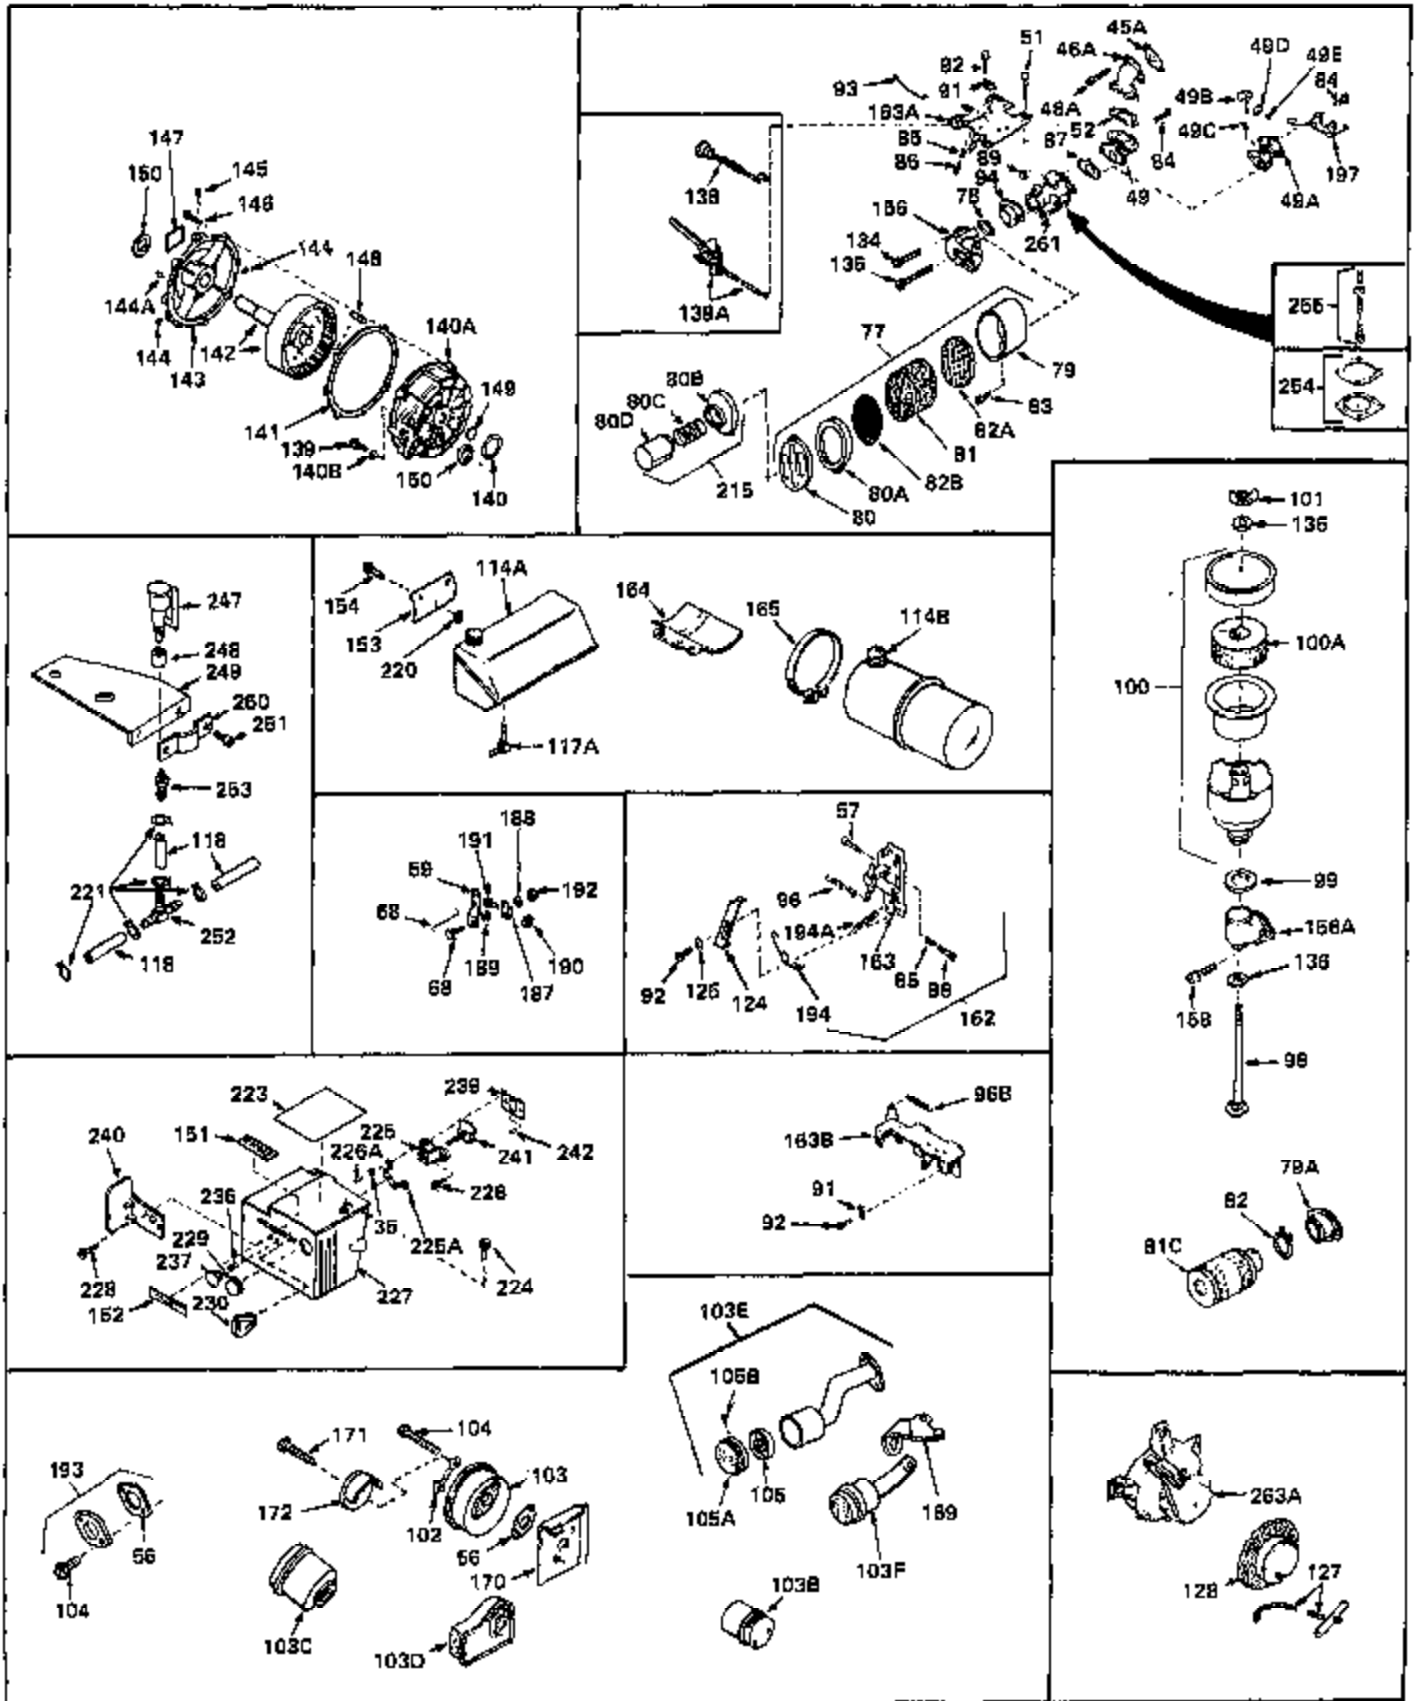

Ref #	Part Number	Qty	Description
36	8269	0	Washer
45A	30188	0	Gasket, Intake pipe
48A	650451	0	Screw
51	650454	0	Screw, Fil. flex hd. 1/4-20 x 3/4
57	28942	0	Screw
57	30091	0	Screw, Hex slotted washer hd., 8-32 x 1/2
57	30200	0	Screw
59	31510	0	Lever, Governor
68	650548	0	Screw, Hex washer hd., 8-32 x 5/16
77	31545	0	Cleaner Assy., Air
78	27272	0	Gasket, Air cleaner
80D	450124	0	Bag, Pre-cleaner
80C	450150	0	Spring, Pre-cleaner
82A	29962	0	Screen, Air cleaner
83	650163	0	Screw, Fil. hd. Sems, 10-32 x 7/8
83	650399	0	Screw, Phil. fil. hd. Sems, 10-32 x 5/8
83	650709	0	Screw
83	28820	0	Screw
84	30564	0	Screw
84	6201	0	Screw
84	6202	0	Screw
84	650551	0	Screw, Hex hd. cap, 1/4-28 x 1-1/4
85	28564	0	Spring, Compression
85	31342	0	Spring, Compression
85	32924	0	Spring, Compression
86	29500	0	Screw, Fil. hd. mach., Sems, 8-32 x 3/4
86	650549	0	Screw
86	650688	0	Screw, Hex hd., 10-32 x 1-5/16" (Drilled
87	26756	0	Gasket, Carburetor
89	29752	0	Nut
91	27793	0	Clip, Conduit
92	28942	0	Screw
96B	31426	0	Spring, Extension
101	9577	0	Nut, Wing, 10-24
102	30083	0	Plate, Locking
103F	33288	0	Muffler
104	27182	0	Screw, Hex hd. cap, 1/4-20 x 3-3/8
104	650253	0	Screw, Hex hd. cap, 1/4-20 x 2-1/4
104	650327	0	Screw, Fil slotted hd. Sems, 114-20 x 2-1/2
104	650493	0	Screw, Hex hd. Sems, 1/4-20 x 1-3/4
104	650561	0	Screw
104	650599	0	Screw, Hex hd. cap, Sems, 1/4-20 x 1-1/2
104	650795	0	Screw, Hex hd. cap, Sems, 1/4-20 x 2-5/16
105	33171	0	Screen, Muffler
105B	650578	0	Screw
105A	33172	0	Cover, Muffler
117A	28584	0	Strainer & Elbow
118	29774	0	Line, Fuel (Braided 8.25")
118	30705	0	Line, Fuel (Braided 16")
118	30962	0	Line, Fuel (Braided 32")
134	650163	0	Screw, Fil. hd. Sems, 10-32 x 7/8
135	650520	0	Screw
135	650544	0	Screw, Pan flex hd., 10-24 x 7/8
136	27183	0	Washer, Fiber
136	31905	0	Washer, Paper
138A	24522	0	Control, Throttle
138	30985	0	Control, Throttle
139	28454	0	Screw