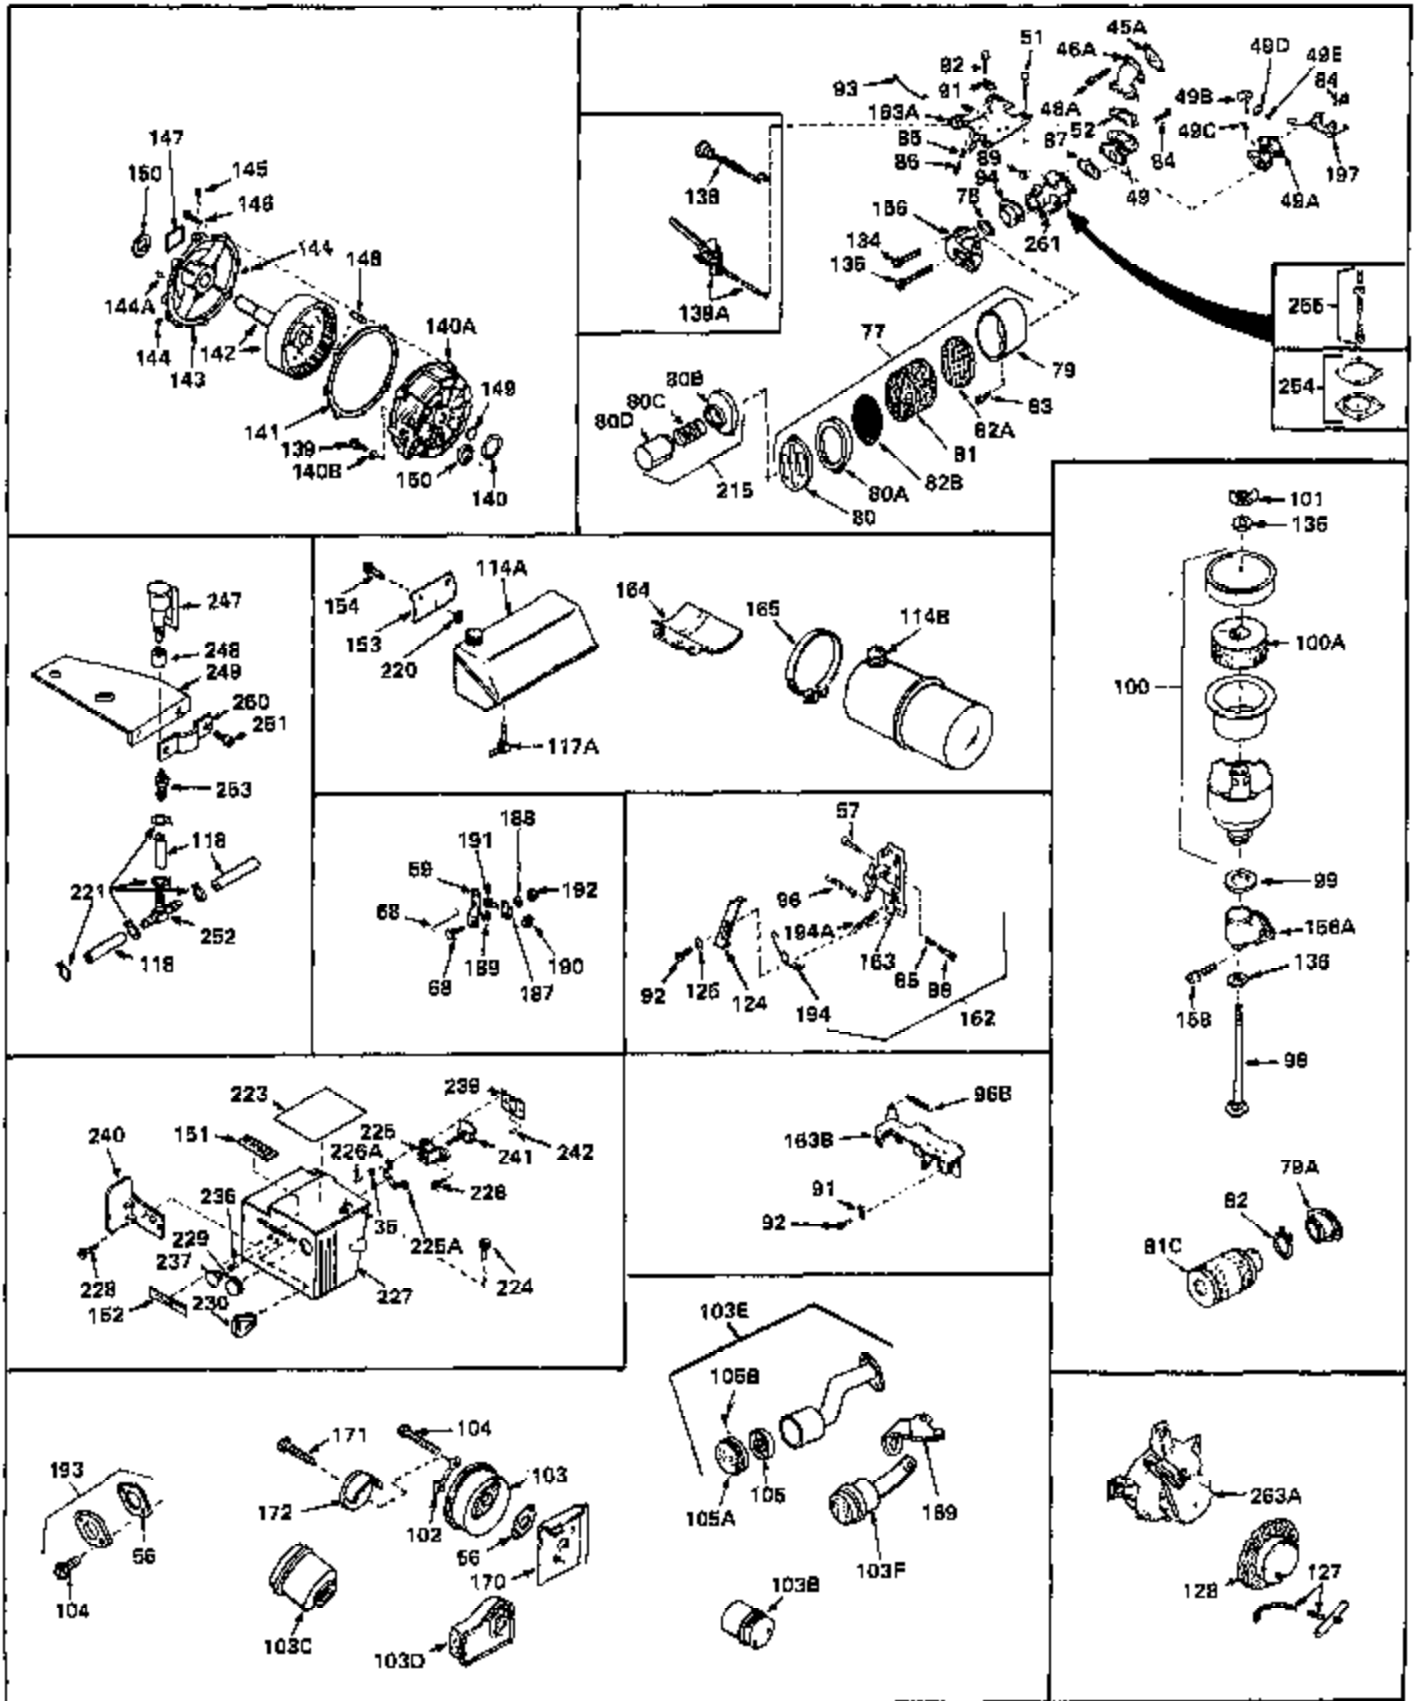

Ref #	Part Number	Qty	Description
36	8269	0	Washer
45A	30188	0	Gasket, Intake pipe
48A	650451	0	Screw
51	650454	0	Screw, Fil. flex hd. 1/4-20 x 3/4
57	28942	0	Screw
57	30091	0	Screw, Hex slotted washer hd., 8-32 x 1/2
57	30200	0	Screw
59	31510	0	Lever, Governor
68	650548	0	Screw, Hex washer hd., 8-32 x 5/16
77	31545	0	Cleaner Assy., Air
78	27272	0	Gasket, Air cleaner
80D	450124	0	Bag, Pre-cleaner
80C	450150	0	Spring, Pre-cleaner
82A	29962	0	Screen, Air cleaner
83	28820	0	Screw
83	650163	0	Screw, Fil. hd. Sems, 10-32 x 7/8
83	650399	0	Screw, Phil. fil. hd. Sems, 10-32 x 5/8
83	650709	0	Screw
84	30564	0	Screw
84	6201	0	Screw
84	6202	0	Screw
84	650551	0	Screw, Hex hd. cap, 1/4-28 x 1-1/4
85	28564	0	Spring, Compression
85	31342	0	Spring, Compression
85	32924	0	Spring, Compression
86	29500	0	Screw, Fil. hd. mach., Sems, 8-32 x 3/4
86	650549	0	Screw
86	650688	0	Screw, Hex hd., 10-32 x 1-5/16" (Drilled
87	26756	0	Gasket, Carburetor
89	29752	0	Nut
91	27793	0	Clip, Conduit
92	28942	0	Screw
101	9577	0	Nut, Wing, 10-24
102	30083	0	Plate, Locking
103F	33288	0	Muffler
104	27182	0	Screw, Hex hd. cap, 1/4-20 x 3-3/8
104	650253	0	Screw, Hex hd. cap, 1/4-20 x 2-1/4
104	650327	0	Screw, Fil slotted hd. Sems, 114-20 x 2-1/2
104	650493	0	Screw, Hex hd. Sems, 1/4-20 x 1-3/4
104	650561	0	Screw
104	650599	0	Screw, Hex hd. cap, Sems, 1/4-20 x 1-1/2
104	650795	0	Screw, Hex hd. cap, Sems, 1/4-20 x 2-5/16
105A	33172	0	Cover, Muffler
105B	650578	0	Screw
105	33171	0	Screen, Muffler
117A	28584	0	Strainer & Elbow
118	29774	0	Line, Fuel (Braided 8.25")
118	30705	0	Line, Fuel (Braided 16")
118	30962	0	Line, Fuel (Braided 32")
134	650163	0	Screw, Fil. hd. Sems, 10-32 x 7/8
135	650520	0	Screw
135	650544	0	Screw, Pan flex hd., 10-24 x 7/8
136	27183	0	Washer, Fiber
136	31905	0	Washer, Paper
138	30985	0	Control, Throttle
138A	24522	0	Control, Throttle
139	28454	0	Screw
140A	30516	0	Housing, Reducer