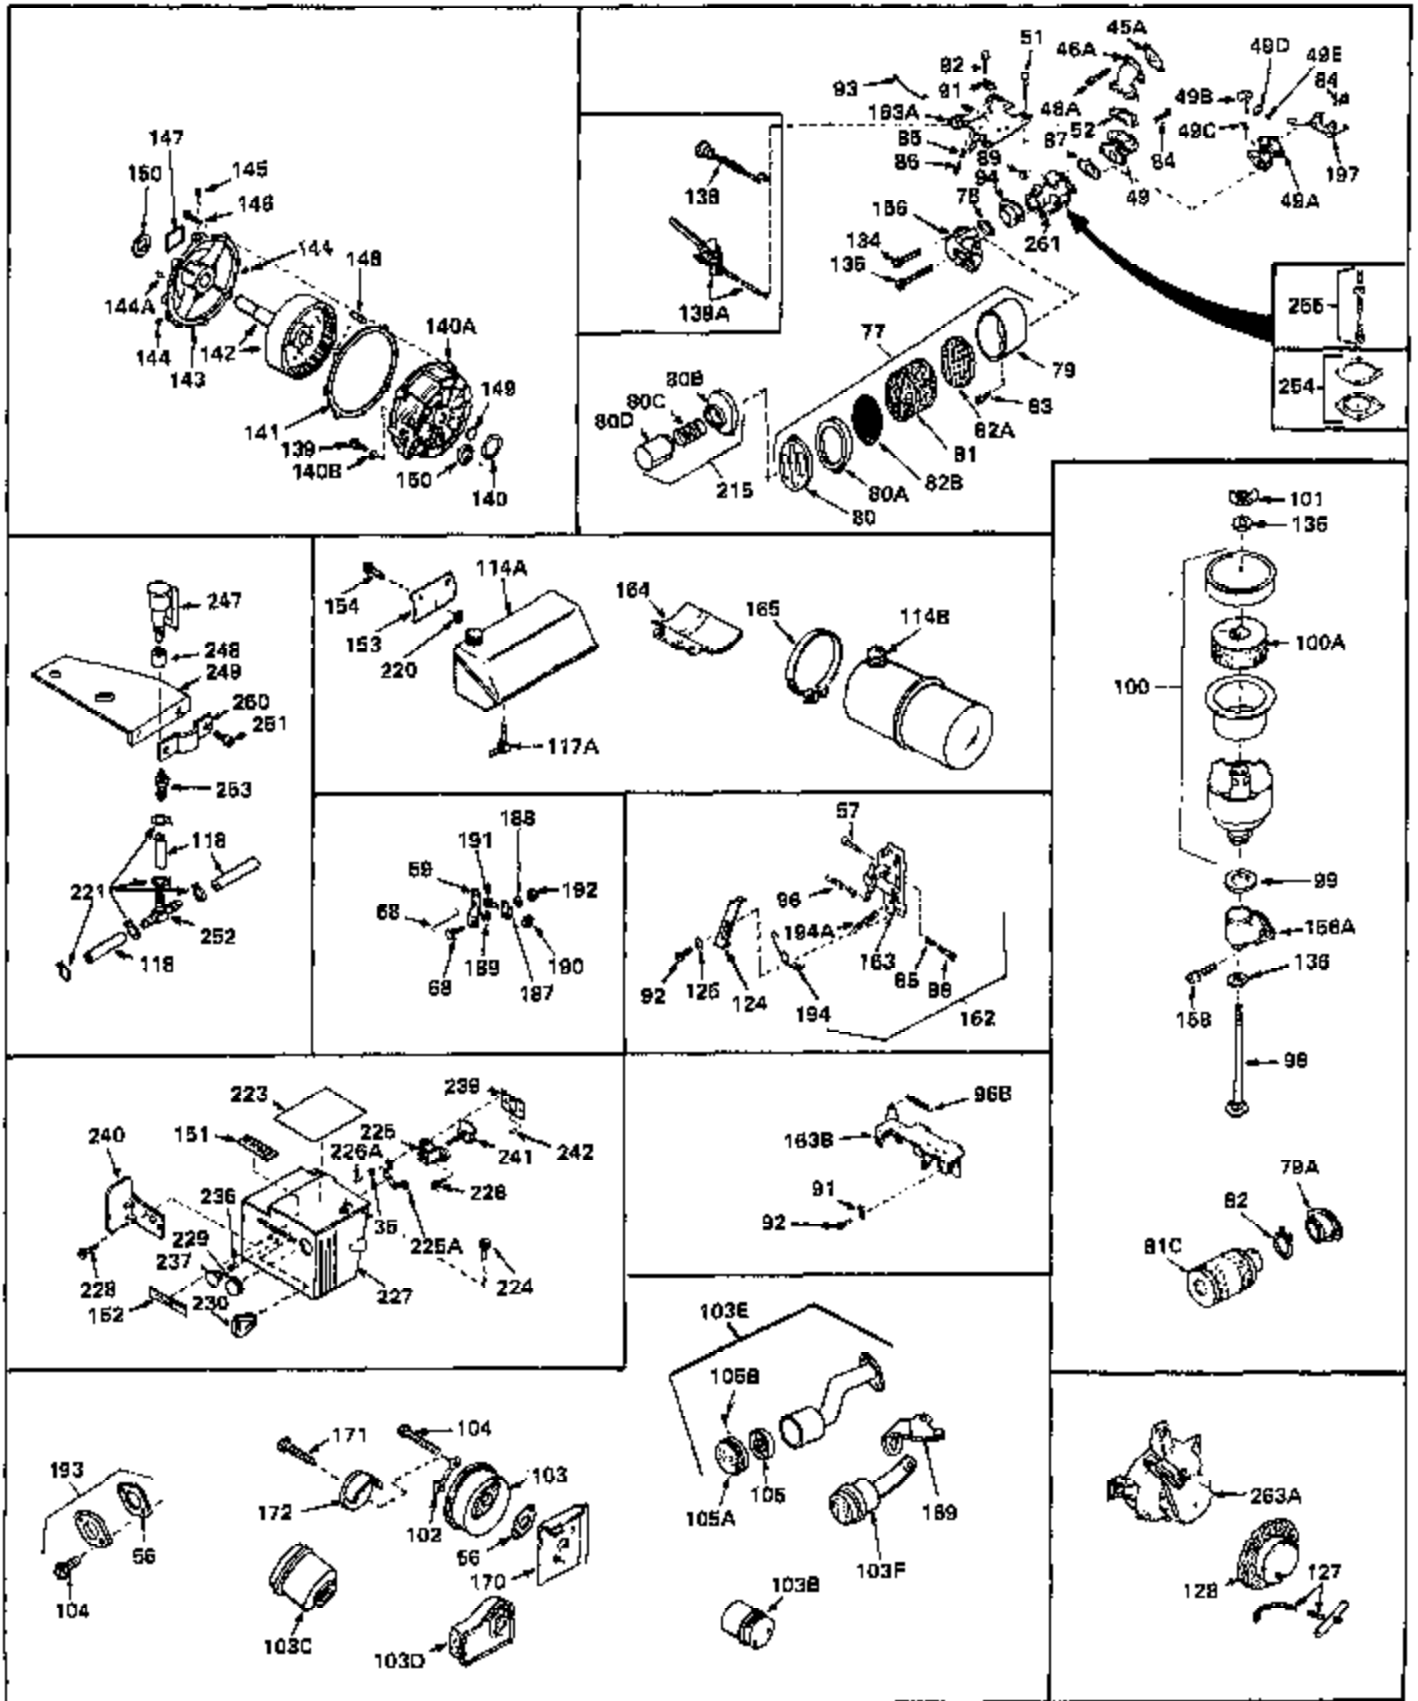

Ref #	Part Number	Qty	Description
231	30968	0	Nipple, Oil (2-1/2")
231	32678	0	Nipple, Oil drain
232	30969	0	Cap, Oil drain
233	28250	0	Decal, H.P. (3 H.P.)
233	30077	0	Decal, H.P. (3-1/2 H.P.)
233	31427	0	Decal, H.P. (2-1/2 H.P.)
234	590417	0	Screen, Starter cup
234A	590416	0	Cup, Starter
235	28942	0	Screw
235	30200	0	Screw
238	28545	0	Grommet, Plastic
243	30879	0	Bracket, Toggle switch
244	610164	0	Switch, Toggle
257	631021	0	Inlet Needle, Seat & Clip Assy.
259	30547A	0	Contact Assy., Breaker
260	30548A	0	Condenser
261A	631070A	0	Carburetor
262	610690A	0	Magneto, Tecumseh
263	590420	0	Starter, Rewind
264	33233	0	Gasket Set