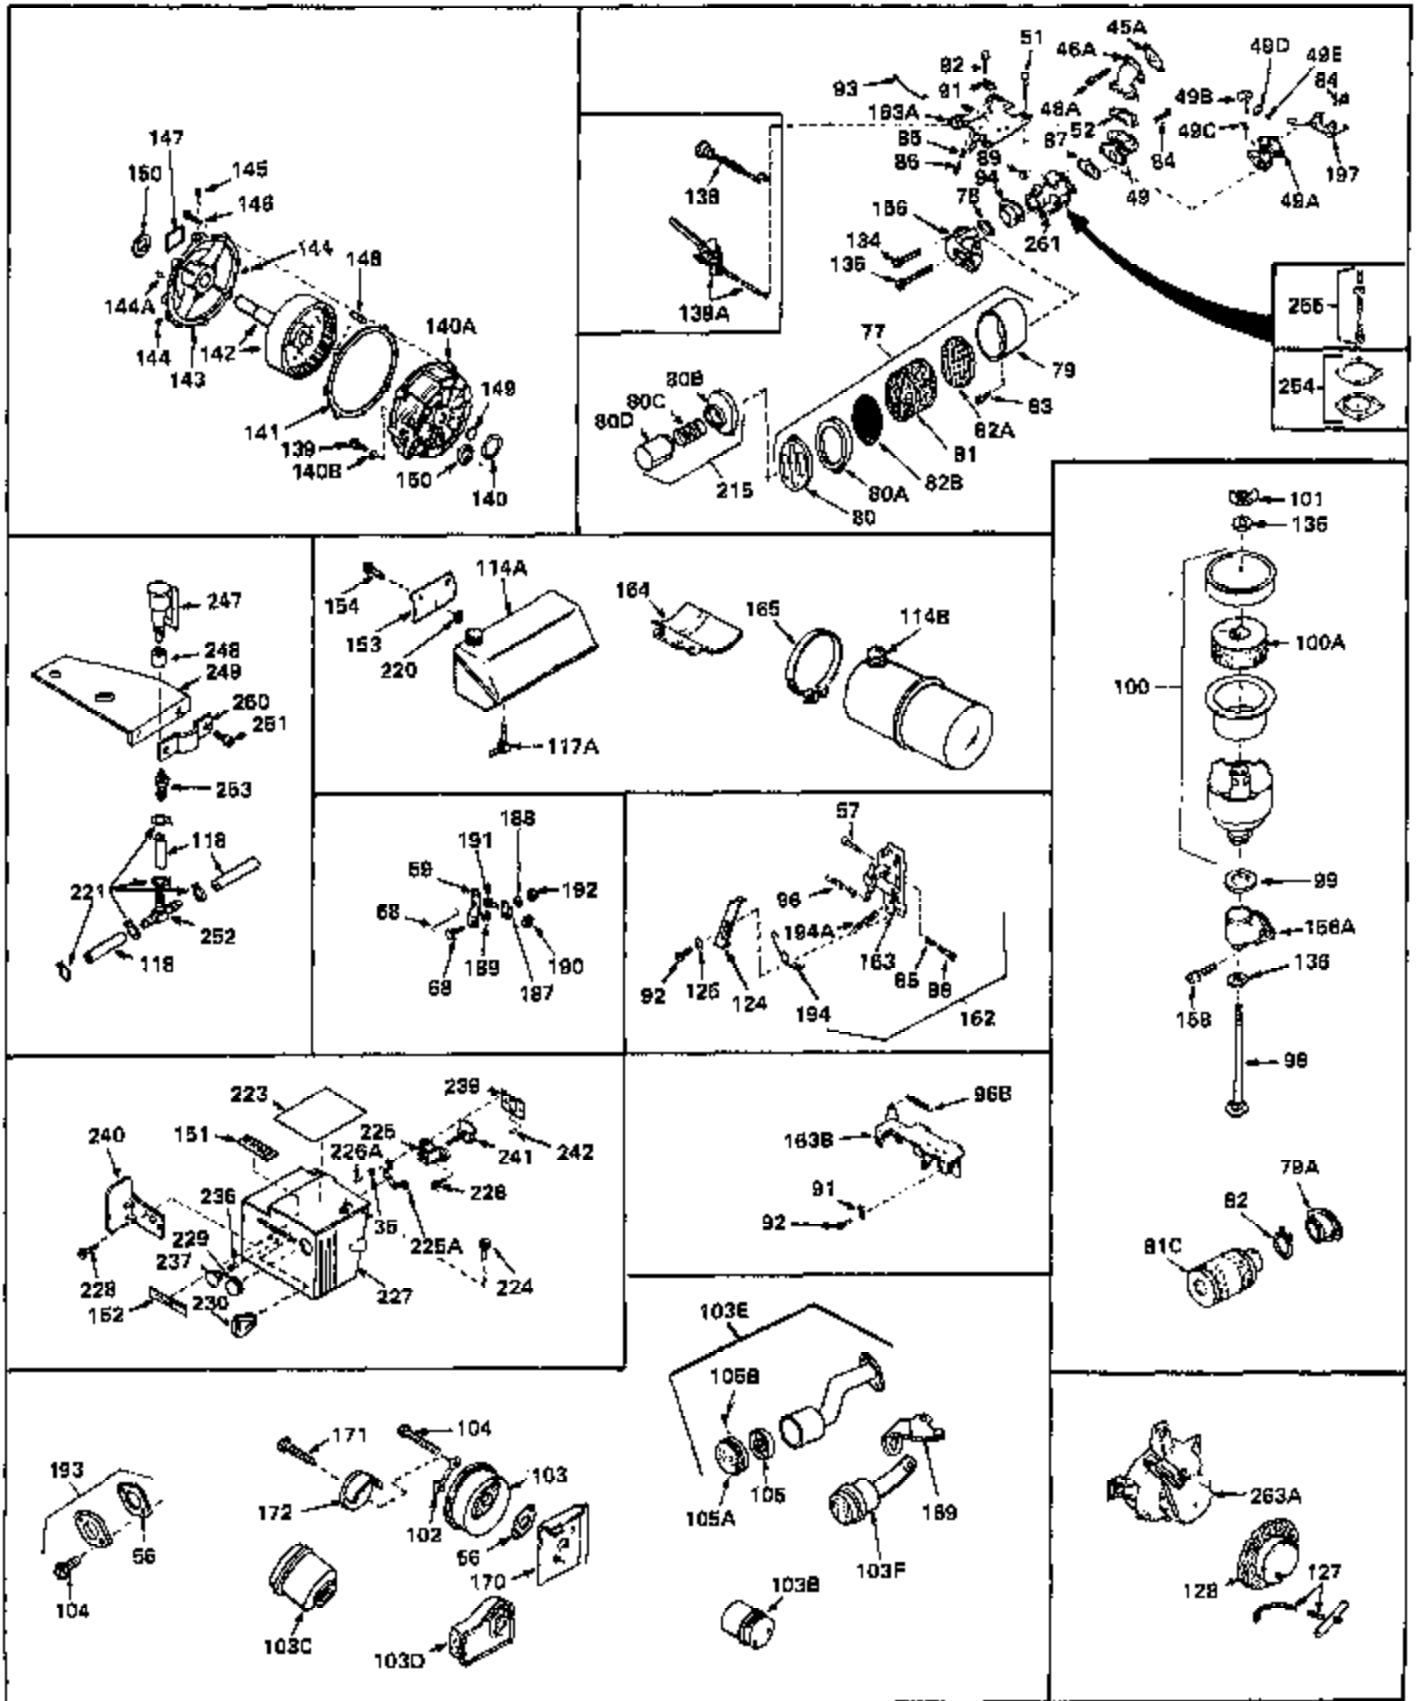

Ref #	Part Number	Qty	Description
231	32678	0	Nipple, Oil drain
232	30969	0	Cap, Oil drain
233	28250	0	Decal, H.P. (3 H.P.)
233	30077	0	Decal, H.P. (3-1/2 H.P.)
233	31427	0	Decal, H.P. (2-1/2 H.P.)
234	590417	0	Screen, Starter cup
234A	590416	0	Cup, Starter
235	28942	0	Screw
235	30200	0	Screw
238	28545	0	Grommet, Plastic
243	30879	0	Bracket, Toggle switch
244	610164	0	Switch, Toggle
257	631021	0	Inlet Needle, Seat & Clip Assy.
259	30547A	0	Contact Assy., Breaker
260	30548A	0	Condenser
261A	631070A	0	Carburetor
262	610690A	0	Magneto, Tecumseh
263	590420	0	Starter, Rewind
264	33233	0	Gasket Set