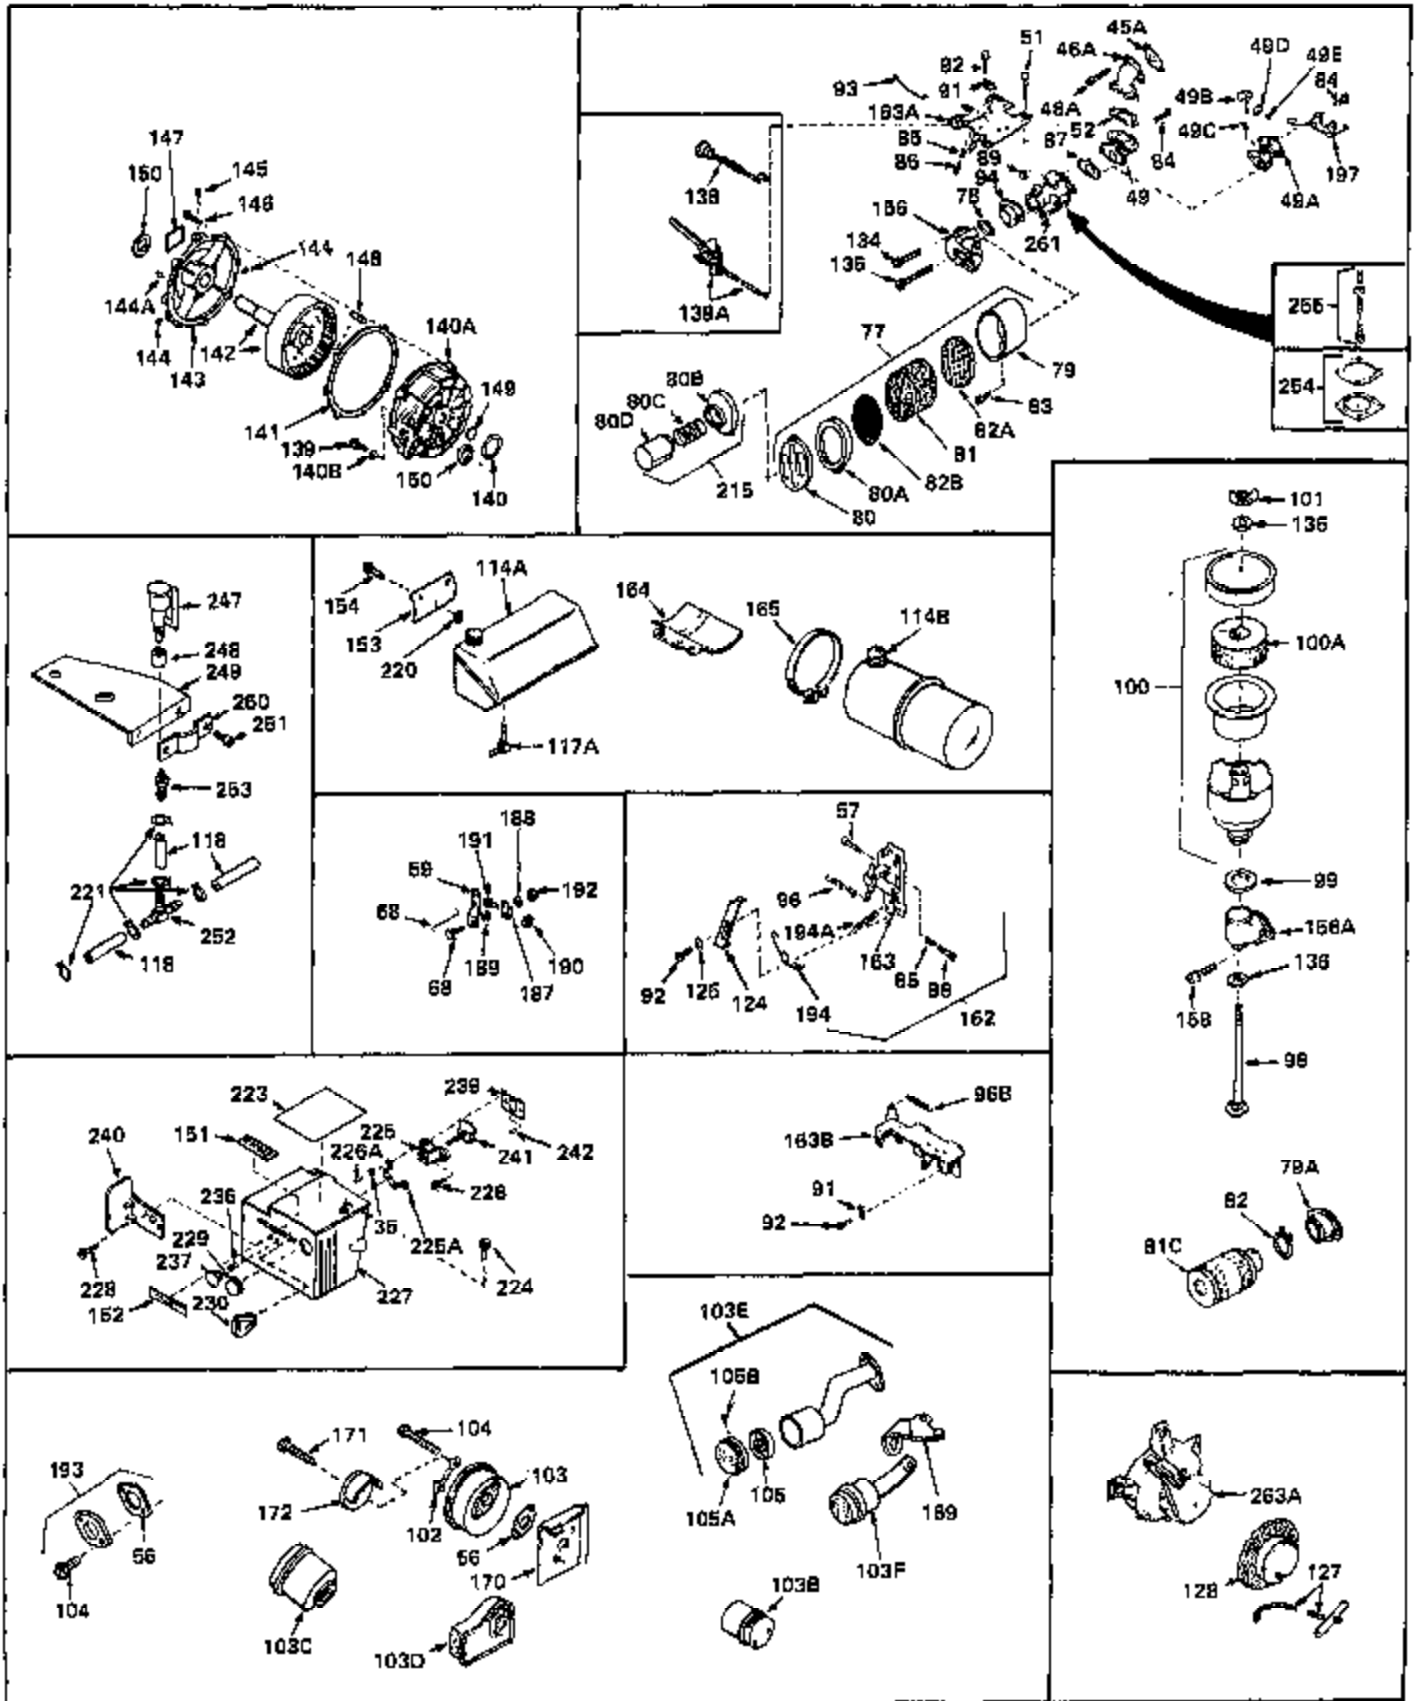

Ref #	Part Number	Qty	Description
36	8269	0	Washer
45A	30188	0	Gasket, Intake pipe
48A	650451	0	Screw
51	650454	0	Screw, Fil. flex hd. 1/4-20 x 3/4
57	28942	0	Screw
57	30091	0	Screw, Hex slotted washer hd., 8-32 x 1/2
57	30200	0	Screw
59	31510	0	Lever, Governor
68	650548	0	Screw, Hex washer hd., 8-32 x 5/16
77	31545	0	Cleaner Assy., Air
78	27272	0	Gasket, Air cleaner
80C	450150	0	Spring, Pre-cleaner
80D	450124	0	Bag, Pre-cleaner
82A	29962	0	Screen, Air cleaner
83	650163	0	Screw, Fil. hd. Sems, 10-32 x 7/8
83	650399	0	Screw, Phil. fil. hd. Sems, 10-32 x 5/8
83	650709	0	Screw
83	28820	0	Screw
84	30564	0	Screw
84	6201	0	Screw
84	6202	0	Screw
84	650551	0	Screw, Hex hd. cap, 1/4-28 x 1-1/4
85	28564	0	Spring, Compression
85	31342	0	Spring, Compression
85	32924	0	Spring, Compression
86	29500	0	Screw, Fil. hd. mach., Sems, 8-32 x 3/4
86	650549	0	Screw
86	650688	0	Screw, Hex hd., 10-32 x 1-5/16" (Drilled
87	26756	0	Gasket, Carburetor
89	29752	0	Nut
91	27793	0	Clip, Conduit
92	28942	0	Screw
96B	31426	0	Spring, Extension
101	9577	0	Nut, Wing, 10-24
102	30083	0	Plate, Locking
103F	33288	0	Muffler
104	27182	0	Screw, Hex hd. cap, 1/4-20 x 3-3/8
104	650253	0	Screw, Hex hd. cap, 1/4-20 x 2-1/4
104	650327	0	Screw, Fil slotted hd. Sems, 114-20 x 2-1/2
104	650493	0	Screw, Hex hd. Sems, 1/4-20 x 1-3/4
104	650561	0	Screw
104	650599	0	Screw, Hex hd. cap, Sems, 1/4-20 x 1-1/2
104	650795	0	Screw, Hex hd. cap, Sems, 1/4-20 x 2-5/16
105	33171	0	Screen, Muffler
105B	650578	0	Screw
105A	33172	0	Cover, Muffler
117A	28584	0	Strainer & Elbow
118	29774	0	Line, Fuel (Braided 8.25")
118	30705	0	Line, Fuel (Braided 16")
118	30962	0	Line, Fuel (Braided 32")
134	650163	0	Screw, Fil. hd. Sems, 10-32 x 7/8
135	650520	0	Screw
135	650544	0	Screw, Pan flex hd., 10-24 x 7/8
136	27183	0	Washer, Fiber
136	31905	0	Washer, Paper
138A	24522	0	Control, Throttle
138	30985	0	Control, Throttle
139	28454	0	Screw